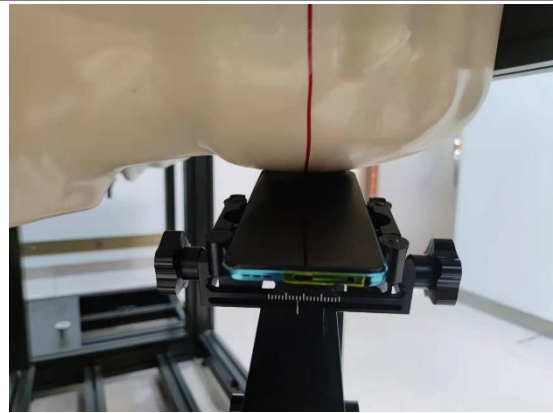

SETUP PHOTOGRAPH

Left Cheek

Left Tilt

Right Cheek

Right Tilt

Back(10mm)

Front(10mm)

Top(10mm)

Bottom(10mm)

Left(10mm)

Right(10mm)