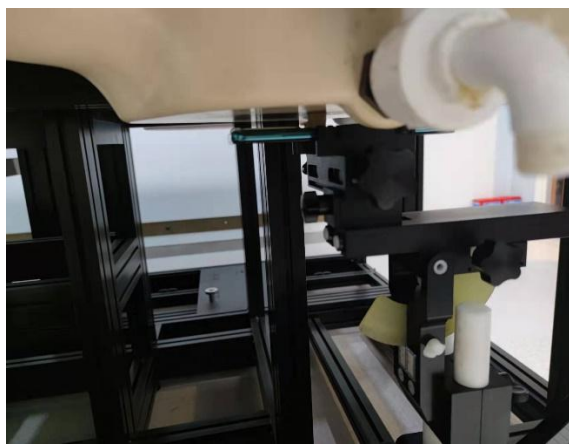

SETUP PHOTOGRAPH

Left Cheek

Left Tilt

Right Cheek

Right Tilt

Back(10mm)

Front(10mm)

Top(10mm)

Bottom(10mm)

Left(10mm)

Right(10mm)