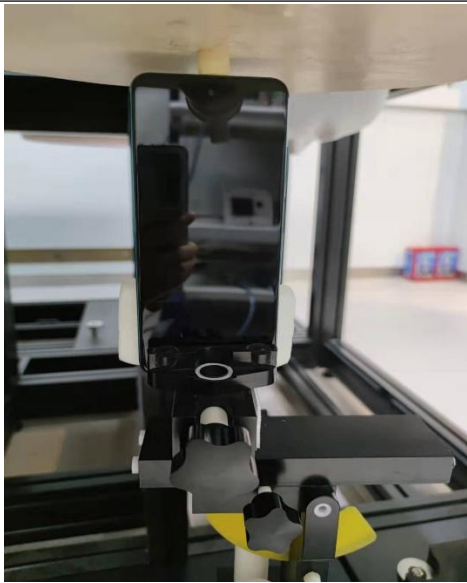

SETUP PHOTOGRAPH

Left Cheek

Left Tilt

Right Cheek

Right Tilt

Back(10mm)

Front(10mm)

Top(10mm)

Bottom(10mm)

Left(10mm)

Right(10mm)