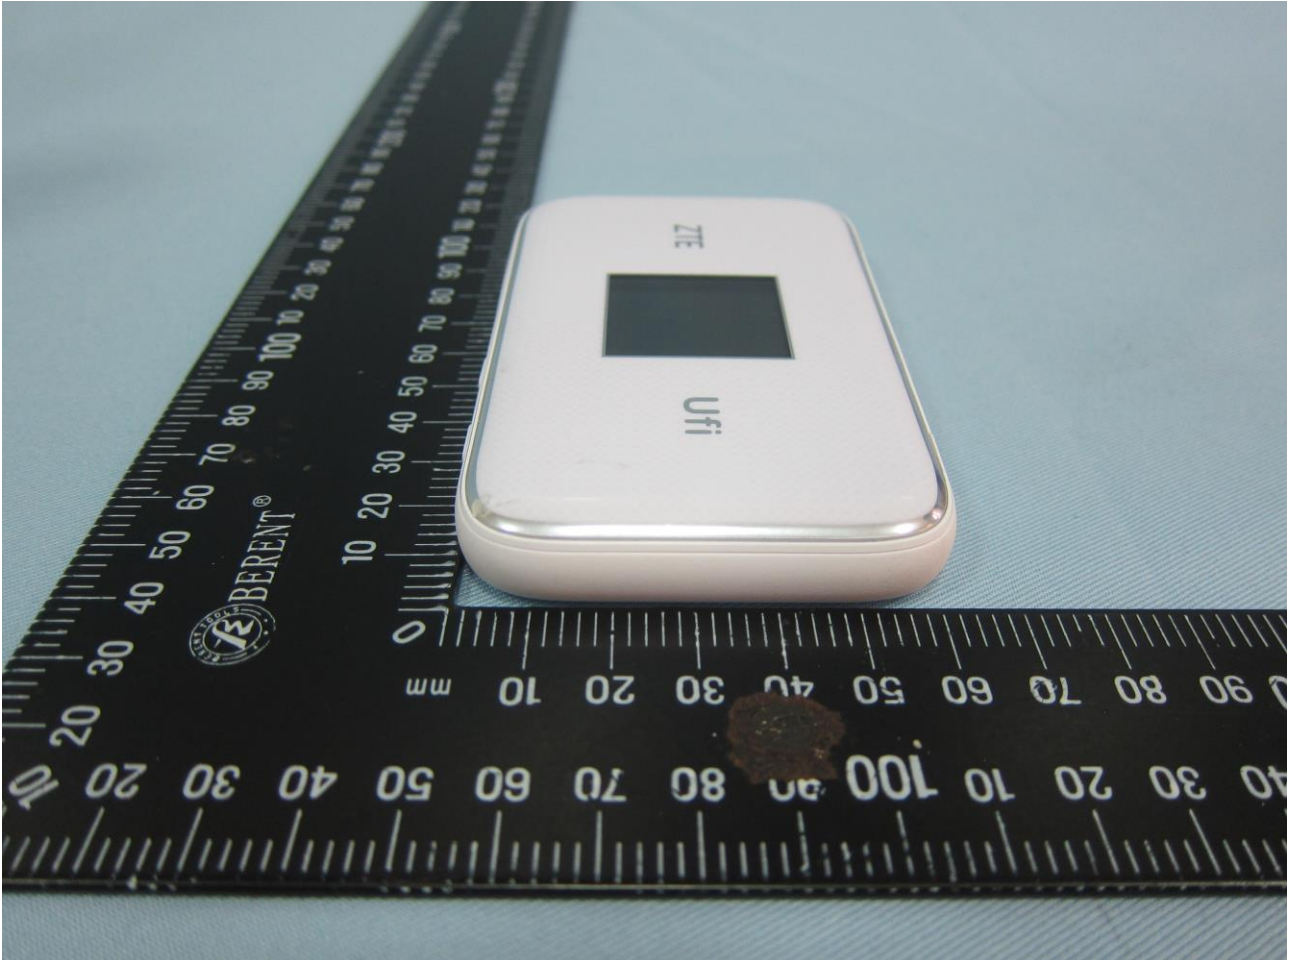

1. External Photograph of EUT

Brand Name: ZTE; Model Name: MF970

Brand Name: ZTE; Model Name: MF970

**Brand Name: ZTE; Model Name: MF970**

**Brand Name: ZTE; Model Name: MF970**

**Brand Name: ZTE; Model Name: MF970**

**Brand Name: ZTE; Model Name: MF970**

**2. Photograph of Accessory**

**Brand Name: ZTE; Model Name: MF970**

**List of Accessory:**

<b>Specification of Accessory</b>		
<b>AC Adapter</b>	<b>Brand Name</b>	ZTE
	<b>Model Name</b>	STC-A51A-Z
<b>Battery</b>	<b>Brand Name</b>	ZTE
	<b>Model Name</b>	Li3823T43P3h715345
<b>USB Cable</b>	<b>Signal Line Type</b>	0.79m shielded without core