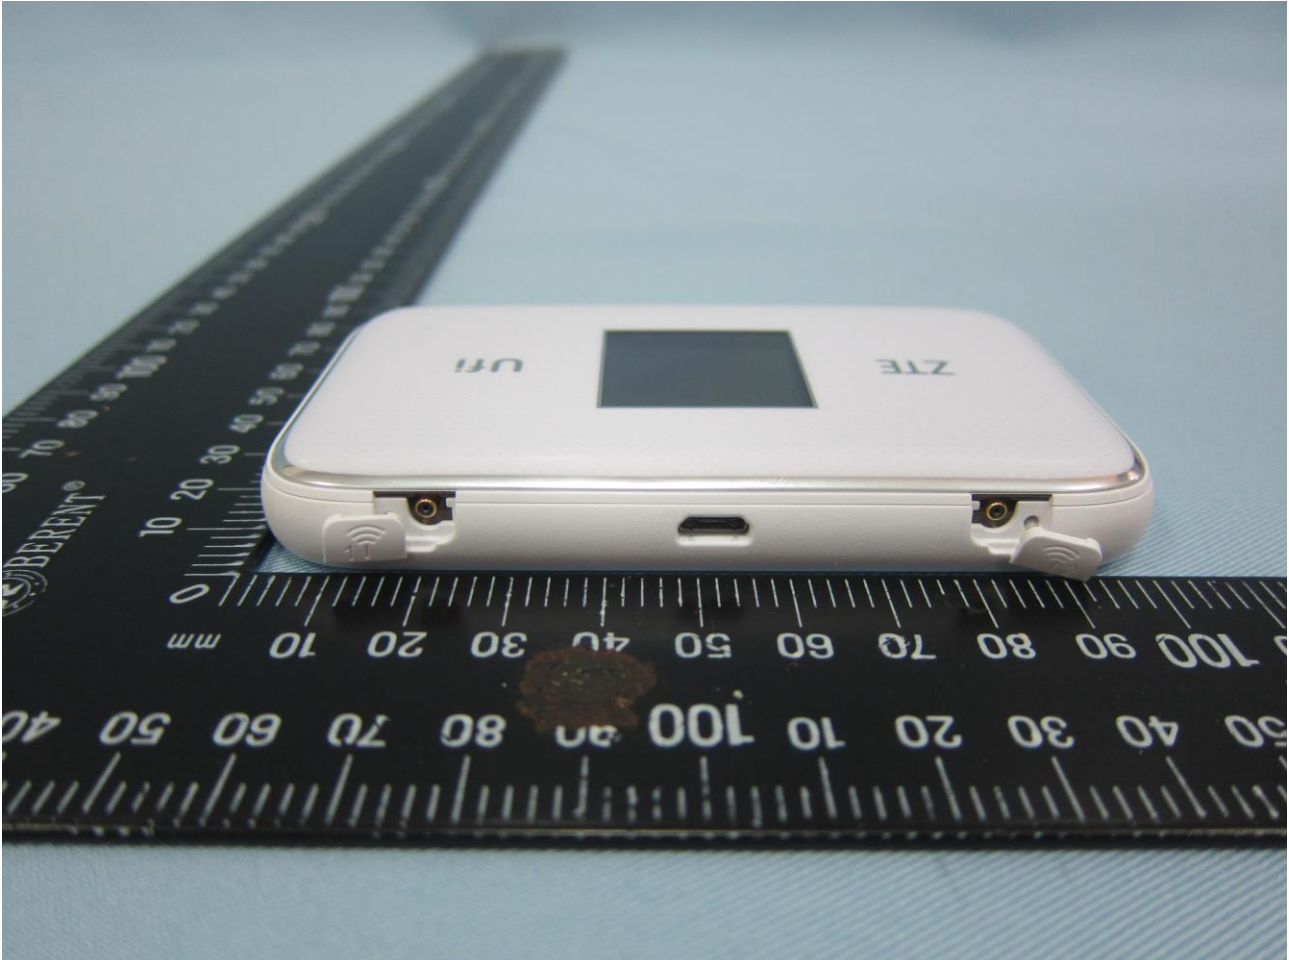

**Brand Name: ZTE; Model Name: MF970**

**2. Photograph of Accessory**

**Brand Name: ZTE; Model Name: MF970**

**List of Accessory:**

<b>Specification of Accessory</b>		
<b>AC Adapter</b>	<b>Brand Name</b>	ZTE
	<b>Model Name</b>	STC-A51A-Z
<b>Battery</b>	<b>Brand Name</b>	ZTE
	<b>Model Name</b>	Li3823T43P3h715345
<b>USB Cable</b>	<b>Signal Line Type</b>	0.79m shielded without core