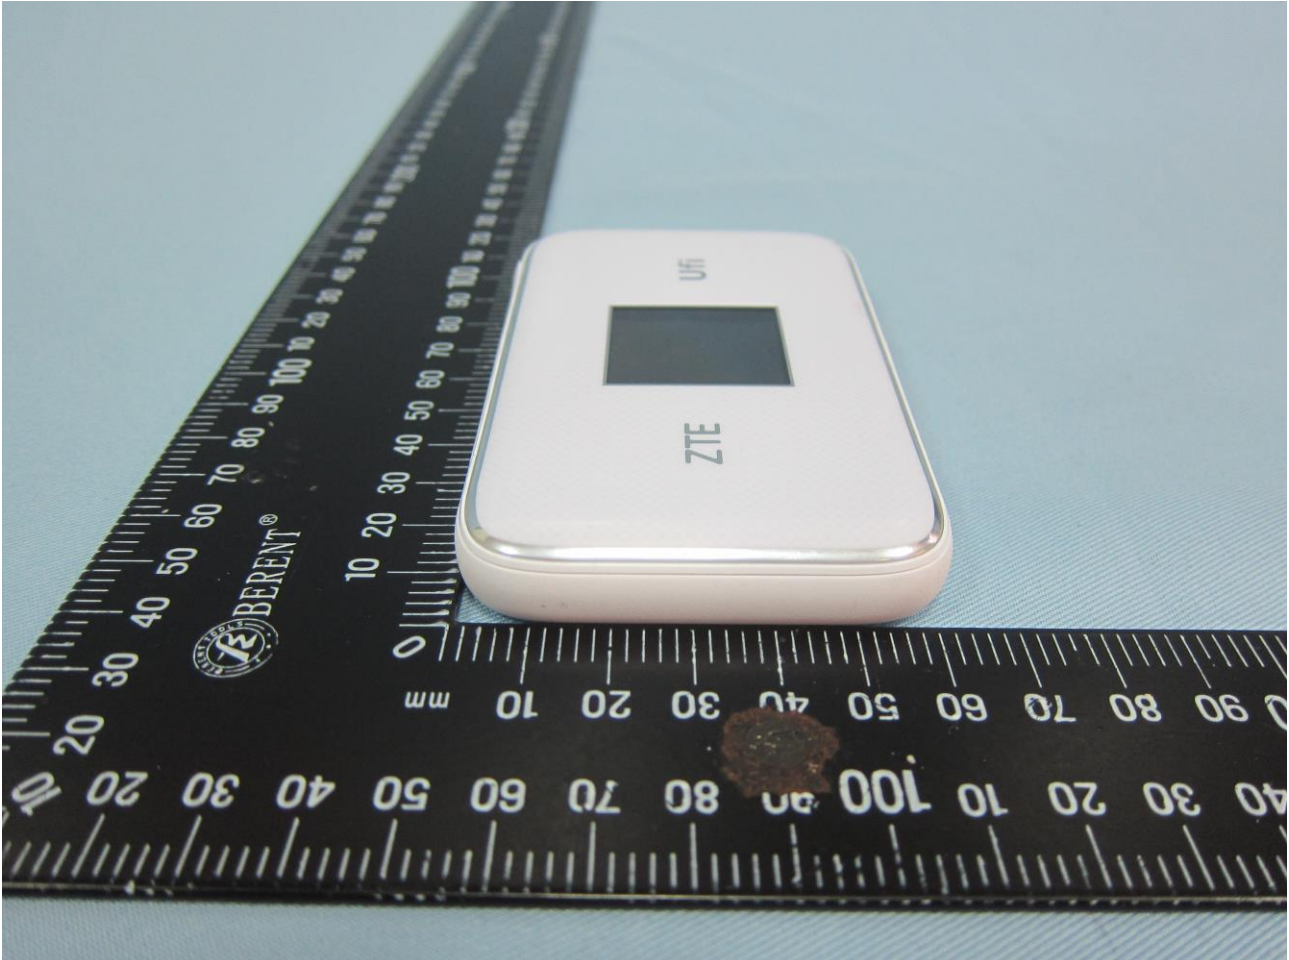

1. External Photograph of EUT

Brand Name: ZTE; Model Name: MF970

Brand Name: ZTE; Model Name: MF970

**Brand Name: ZTE; Model Name: MF970**

**Brand Name: ZTE; Model Name: MF970**

**Brand Name: ZTE; Model Name: MF970**

**Brand Name: ZTE; Model Name: MF970**

**2. Photograph of Accessory**

**Brand Name: ZTE; Model Name: MF970**

**List of Accessory:**

<b>Specification of Accessory</b>		
<b>AC Adapter</b>	<b>Brand Name</b>	ZTE
	<b>Model Name</b>	STC-A51A-Z
<b>Battery</b>	<b>Brand Name</b>	ZTE
	<b>Model Name</b>	Li3823T43P3h715345
<b>USB Cable</b>	<b>Signal Line Type</b>	0.79m shielded without core