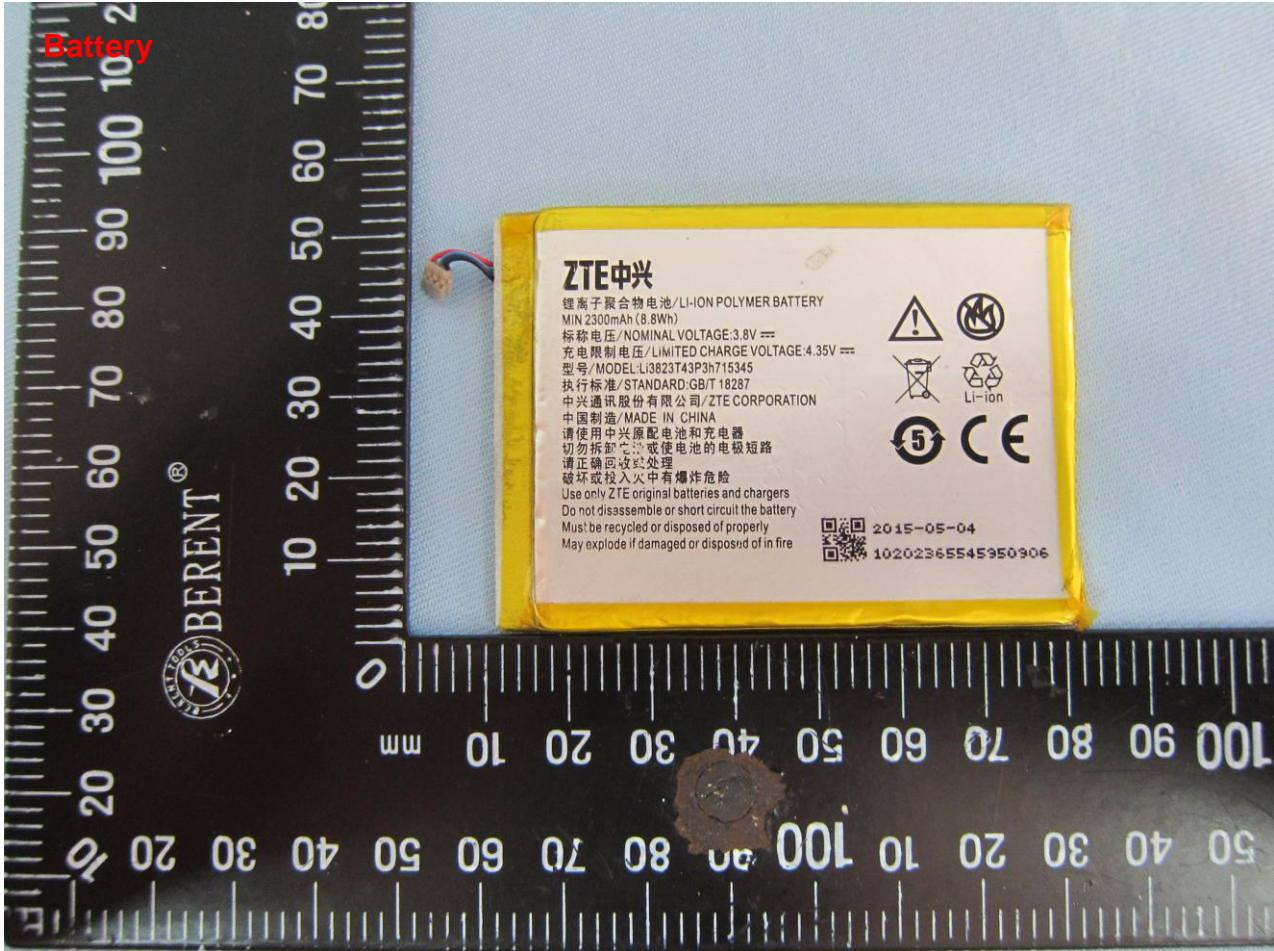

**Brand Name: ZTE; Model Name: MF970**

**2. Photograph of Accessory**

**Brand Name: ZTE; Model Name: MF970**

**List of Accessory:**

<b>Specification of Accessory</b>		
<b>AC Adapter</b>	<b>Brand Name</b>	ZTE
	<b>Model Name</b>	STC-A51A-Z
<b>Battery</b>	<b>Brand Name</b>	ZTE
	<b>Model Name</b>	Li3823T43P3h715345
<b>USB Cable</b>	<b>Signal Line Type</b>	0.79m shielded without core

**Remark:** For accessories equipped with this EUT, please refer to the following photos.

Brand Name: ZTE; Model Name: MF970

Brand Name: ZTE; Model Name: MF970

**AC Adapter**

Brand Name: ZTE; Model Name: MF970