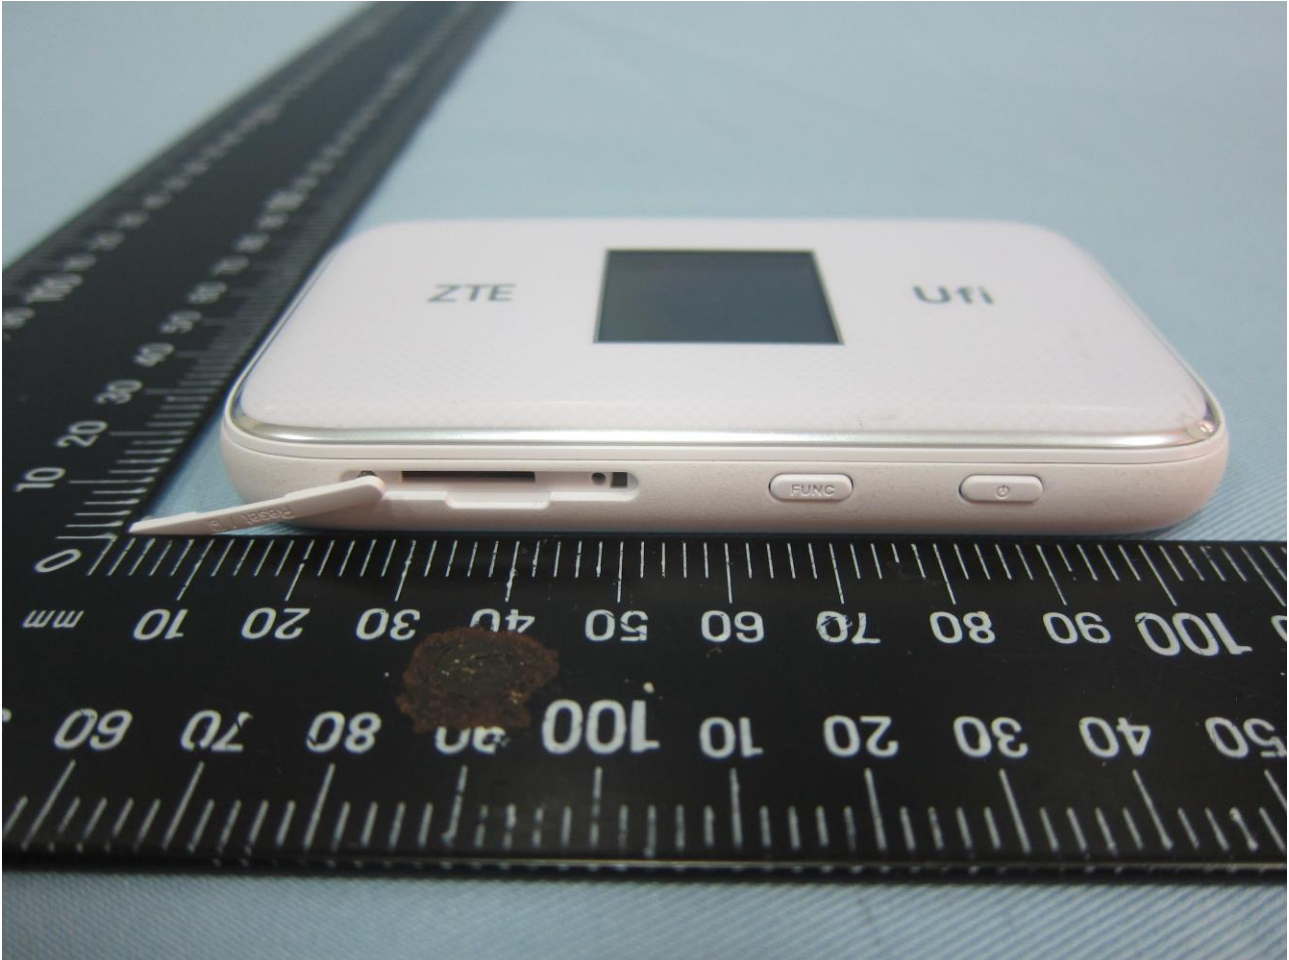

1. External Photograph of EUT

Brand Name: ZTE; Model Name: MF970

Brand Name: ZTE; Model Name: MF970

**Brand Name: ZTE; Model Name: MF970**

**Brand Name: ZTE; Model Name: MF970**

**Brand Name: ZTE; Model Name: MF970**

**Brand Name: ZTE; Model Name: MF970**

**2. Photograph of Accessory**

**Brand Name: ZTE; Model Name: MF970**

**List of Accessory:**

<b>Specification of Accessory</b>		
<b>AC Adapter</b>	<b>Brand Name</b>	ZTE
	<b>Model Name</b>	STC-A51A-Z
<b>Battery</b>	<b>Brand Name</b>	ZTE
	<b>Model Name</b>	Li3823T43P3h715345
<b>USB Cable</b>	<b>Signal Line Type</b>	0.79m shielded without core