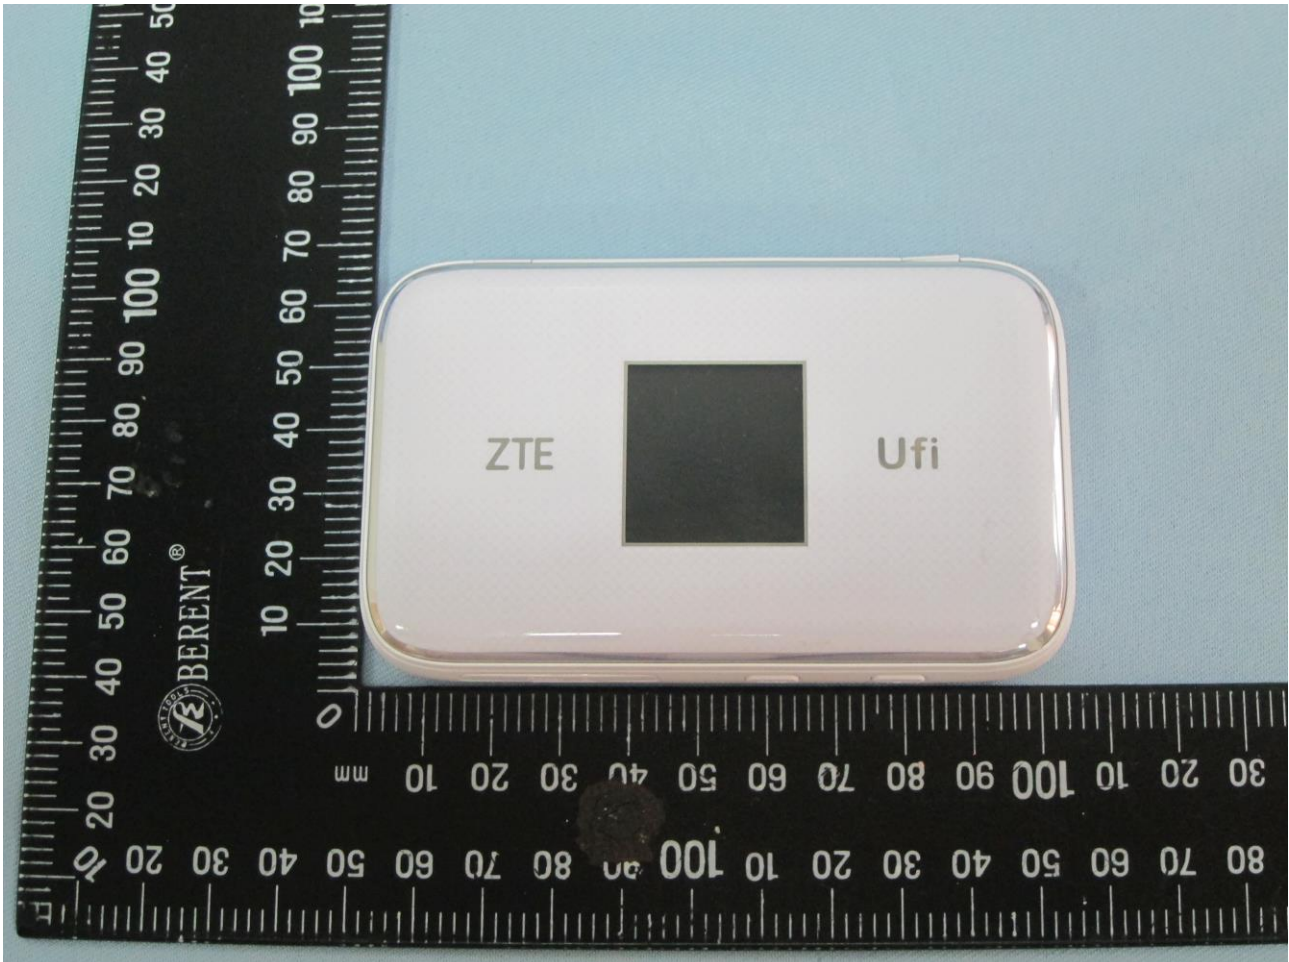

1. External Photograph of EUT

Brand Name: ZTE; Model Name: MF970

Brand Name: ZTE; Model Name: MF970

**Brand Name: ZTE; Model Name: MF970**

**Brand Name: ZTE; Model Name: MF970**

**Brand Name: ZTE; Model Name: MF970**

**Brand Name: ZTE; Model Name: MF970**

**2. Photograph of Accessory**

**Brand Name: ZTE; Model Name: MF970**

**List of Accessory:**

<b>Specification of Accessory</b>		
<b>AC Adapter</b>	<b>Brand Name</b>	ZTE
	<b>Model Name</b>	STC-A51A-Z
<b>Battery</b>	<b>Brand Name</b>	ZTE
	<b>Model Name</b>	Li3823T43P3h715345
<b>USB Cable</b>	<b>Signal Line Type</b>	0.79m shielded without core