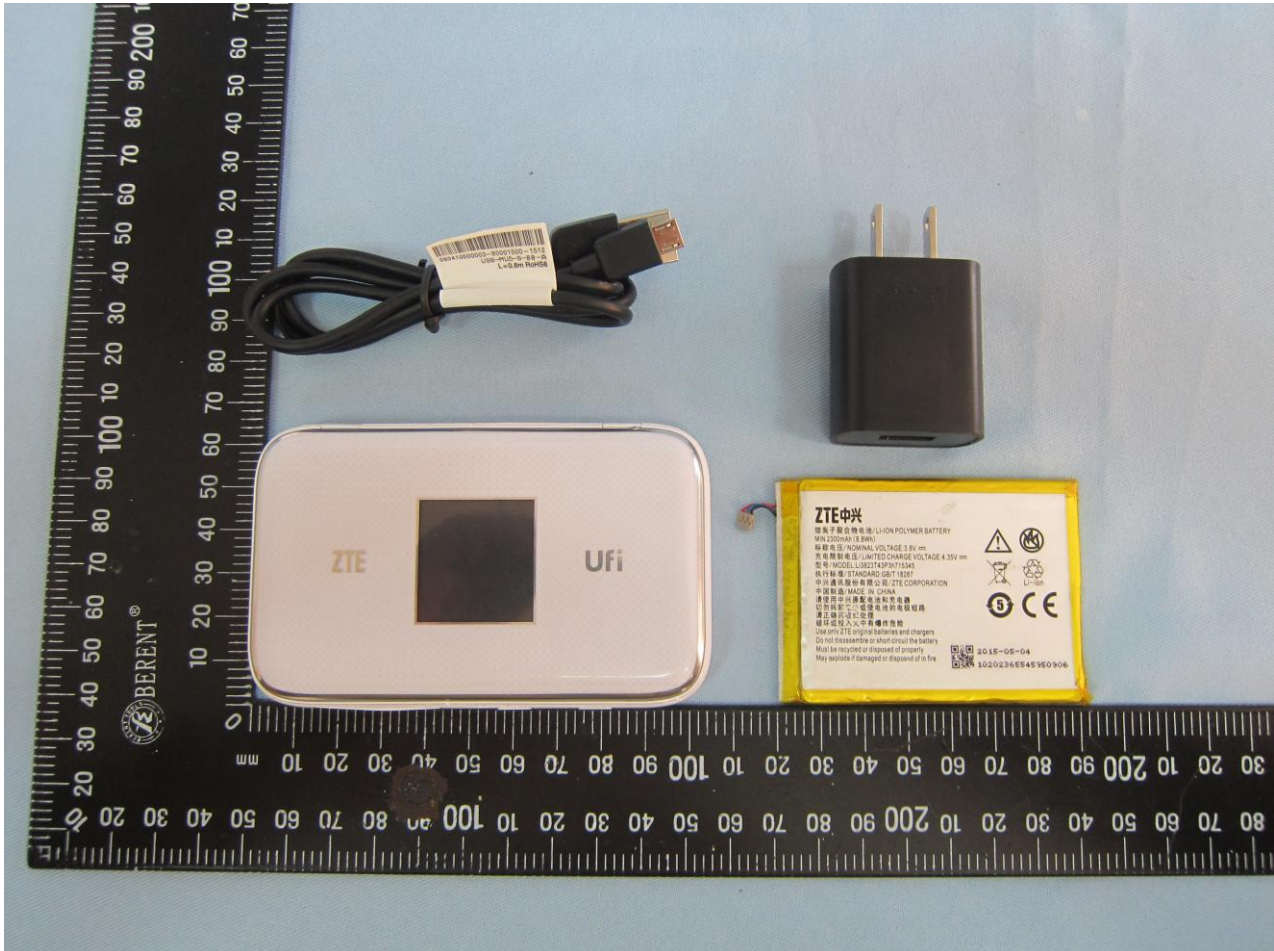

**Brand Name: ZTE; Model Name: MF970**

**2. Photograph of Accessory**

**Brand Name: ZTE; Model Name: MF970**

**List of Accessory:**

<b>Specification of Accessory</b>		
<b>AC Adapter</b>	<b>Brand Name</b>	ZTE
	<b>Model Name</b>	STC-A51A-Z
<b>Battery</b>	<b>Brand Name</b>	ZTE
	<b>Model Name</b>	Li3823T43P3h715345
<b>USB Cable</b>	<b>Signal Line Type</b>	0.79m shielded without core

**Remark:** For accessories equipped with this EUT, please refer to the following photos.

Brand Name: ZTE; Model Name: MF970

Brand Name: ZTE; Model Name: MF970

**AC Adapter**

Brand Name: ZTE; Model Name: MF970