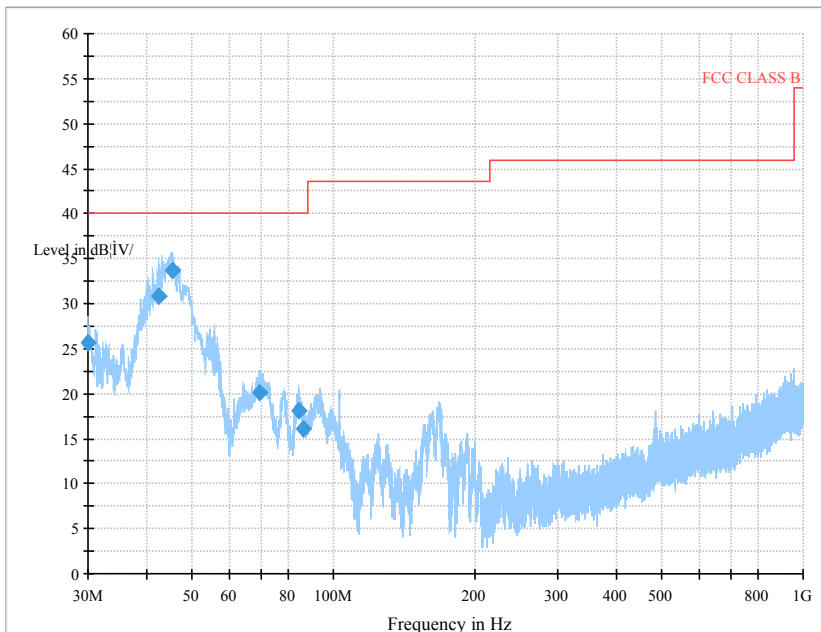

Full Spectrum

Frequency Range: 3GHz-18GHz
 Detector: Av mode and PK mode
 Modulation type: $\pi/4$ DQPSK

Full Spectrum

Frequency Range: 18GHz-25GHz
 Detector: Av mode and PK mode
 Modulation type: $\pi/4$ DQPSK

Full Spectrum

— Preview Result 1-PK+ * Critical_Freqs PK+
 — FCC_part_15C_9kHz-30MHz ◆ Final_Result PK+

Frequency Range: 9kHz-30MHz
 Detector: PK mode
 Modulation type: 8DPSK

Frequency Range: 30MHz-1000 MHz
 Detector: QP mode
 Modulation type: 8DPSK