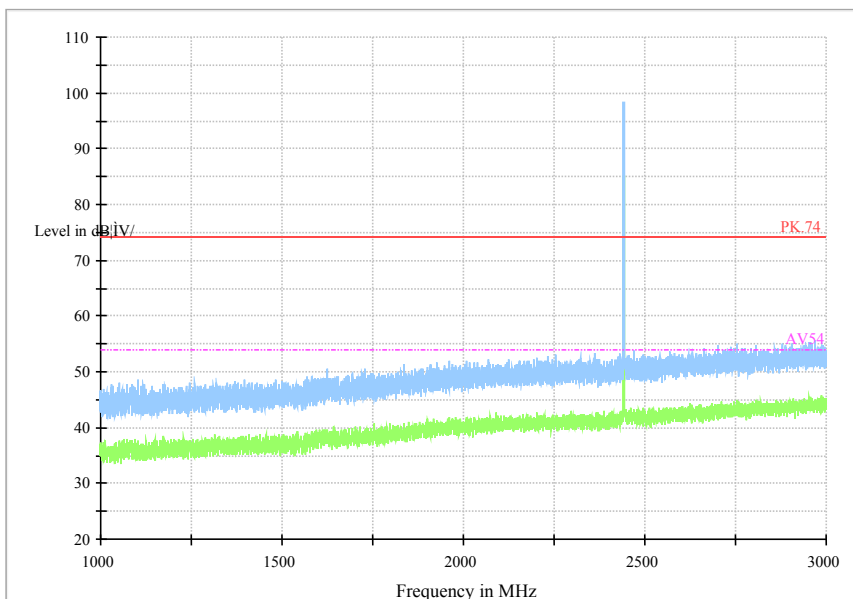

Modulation type: GFSK

Full Spectrum

Frequency Range: 3GHz- 18GHz
 Detector: Av mode and PK mode
 Modulation type: GFSK

Full Spectrum

Frequency Range: 18GHz-25GHz
 Detector: Av mode and PK mode
 Modulation type: GFSK

Full Spectrum

Frequency Range: 9kHz-30MHz
 Detector: PK mode
 Modulation type: $\pi/4$ DQPSK

Frequency Range: 30MHz-1000 MHz
 Detector: QP mode
 Modulation type: $\pi/4$ DQPSK

Full Spectrum

Frequency Range: 1GHz-3GHz
 Detector: Av mode and PK mode
 Modulation type: $\pi/4$ DQPSK

Full Spectrum

Frequency Range: 3GHz-18GHz
 Detector: Av mode and PK mode
 Modulation type: $\pi/4$ DQPSK

Full Spectrum

Frequency Range: 18GHz-25GHz
 Detector: Av mode and PK mode
 Modulation type: $\pi/4$ DQPSK

Full Spectrum

— Preview Result 1-PK+ * Critical_Freqs PK+
 — FCC_part_15C_9kHz-30MHz ◆ Final_Result PK+

Frequency Range: 9kHz-30MHz
 Detector: PK mode
 Modulation type: 8DPSK

Frequency Range: 30MHz-1000 MHz
 Detector: QP mode
 Modulation type: 8DPSK