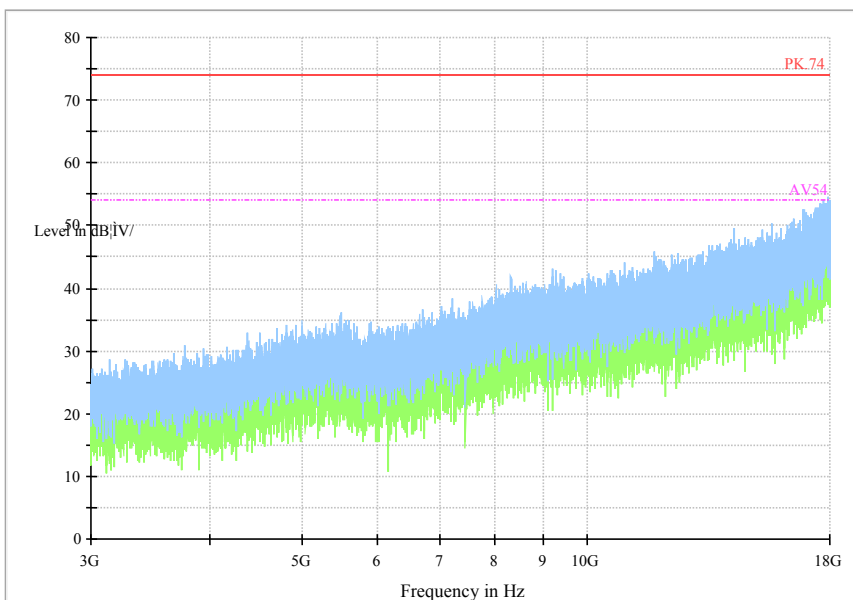

Modulation type: GFSK

Full Spectrum

Frequency Range: 3GHz- 18GHz
 Detector: Av mode and PK mode
 Modulation type: GFSK

Full Spectrum

Frequency Range: 18GHz-25GHz
 Detector: Av mode and PK mode
 Modulation type: GFSK

Full Spectrum

Frequency Range: 9kHz-30MHz
 Detector: PK mode
 Modulation type: $\pi/4$ DQPSK

Frequency Range: 30MHz-1000 MHz
 Detector: QP mode
 Modulation type: $\pi/4$ DQPSK

Full Spectrum

Frequency Range: 1GHz-3GHz
 Detector: Av mode and PK mode
 Modulation type: $\pi/4$ DQPSK

Full Spectrum

Frequency Range: 3GHz-18GHz
 Detector: Av mode and PK mode
 Modulation type: $\pi/4$ DQPSK

Full Spectrum

Frequency Range: 18GHz-25GHz
 Detector: Av mode and PK mode
 Modulation type: $\pi/4$ DQPSK