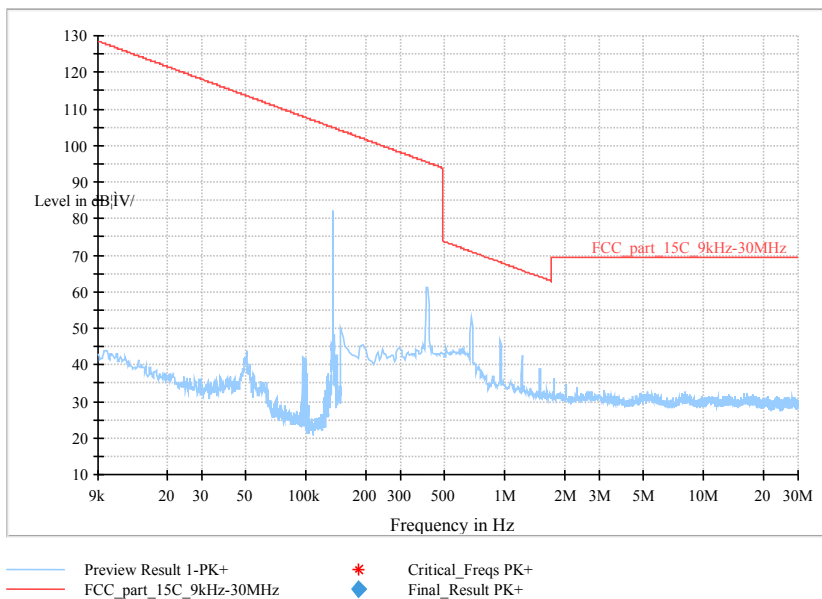

Full Spectrum

Frequency Range: 9kHz-30MHz
Detector: PK mode
Modulation type: $\pi/4$ DQPSK