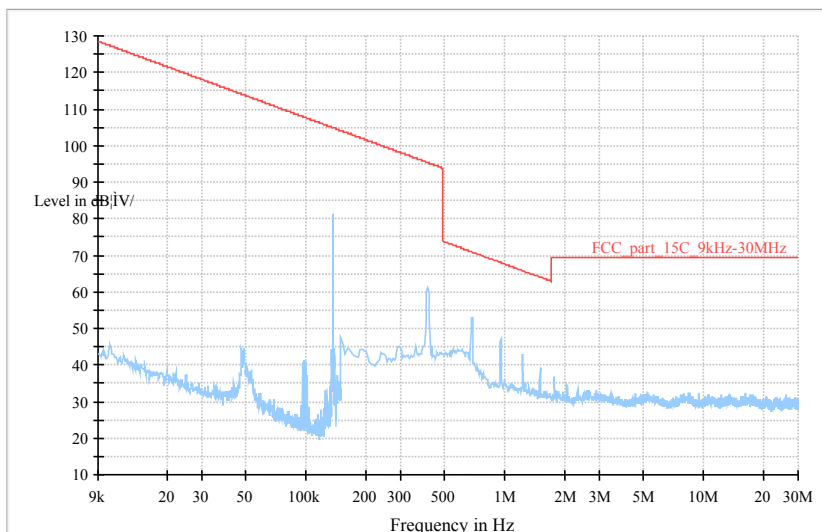

Full Spectrum

Preview Result 2-AVG Preview Result 1-PK+ PK.74 AV54

Comment

Frequency Range: 1GHz-3GHz
 Detector: Av mode and PK mode
 Modulation type: 8DPSK

Full Spectrum

Frequency Range: 3GHz-18GHz
 Detector: Av mode and PK mode
 Modulation type: 8DPSK

Full Spectrum

Frequency Range: 18GHz-25GHz
 Detector: Av mode and PK mode
 Modulation type: 8DPSK

Carrier frequency (MHz): 2441
 Channel No.:39

Full Spectrum

— Preview Result I-PK+ * Critical_Freqs PK+
 — FCC_part_15C_9kHz-30MHz ◆ Final_Result PK+

Frequency Range: 9kHz-30MHz
 Detector: PK mode
 Modulation type: GFSK

Frequency Range: 30MHz-1000MHz

Detector: QP mode

Modulation type: GFSK

Full Spectrum

Frequency Range: 1GHz-3GHz

Detector: Av mode and PK mode