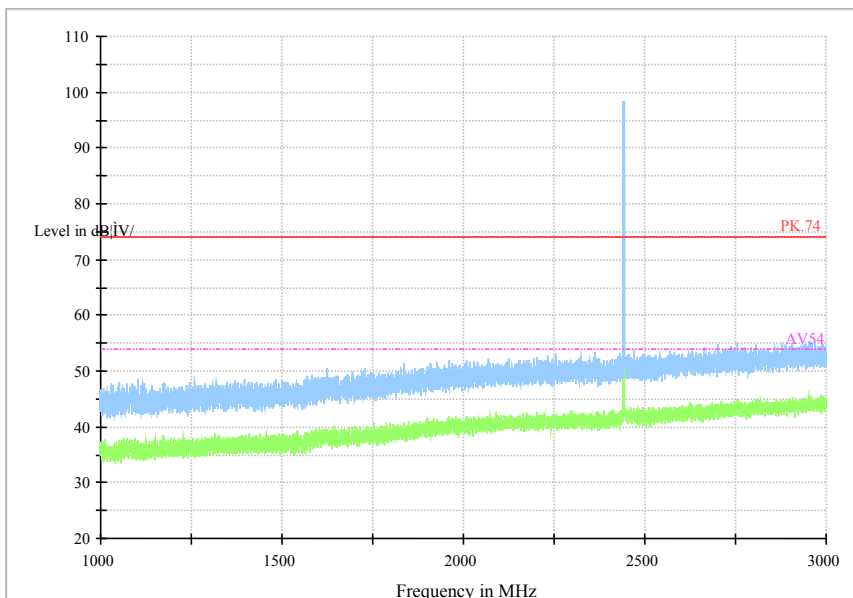

Full Spectrum

Frequency Range: 18GHz-25GHz
 Detector: Av mode and PK mode
 Modulation type: 8DPSK

Carrier frequency (MHz): 2441
 Channel No.:39

Full Spectrum

— Preview Result I-PK+ * Critical_Freqs PK+
 — FCC_part_15C_9kHz-30MHz ◆ Final_Result PK+

Frequency Range: 9kHz-30MHz
 Detector: PK mode
 Modulation type: GFSK

Frequency Range: 30MHz-1000MHz

Detector: QP mode

Modulation type: GFSK

Full Spectrum

Frequency Range: 1GHz-3GHz

Detector: Av mode and PK mode

Modulation type: GFSK

Full Spectrum

Frequency Range: 3GHz- 18GHz
 Detector: Av mode and PK mode
 Modulation type: GFSK

Full Spectrum

Frequency Range: 18GHz-25GHz
 Detector: Av mode and PK mode
 Modulation type: GFSK