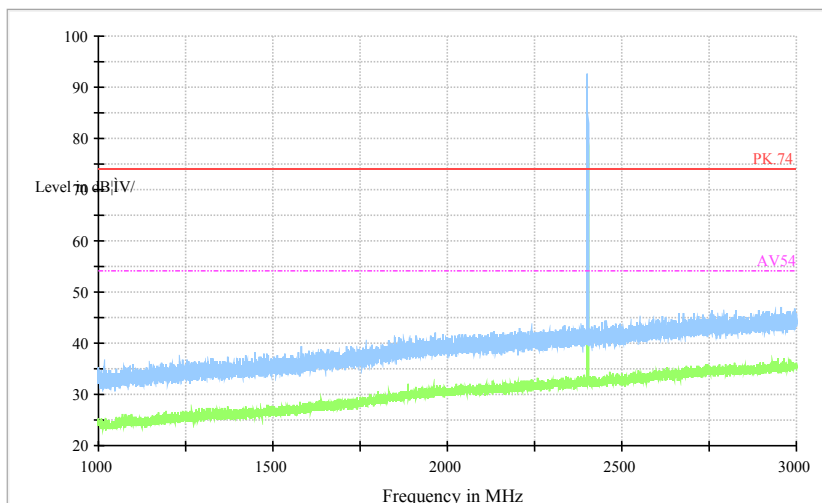

Full Spectrum

Preview Result 2-AVG Preview Result 1-PK+ PK.74 AV54

Comment

Frequency Range: 1GHz-3GHz
 Detector: Av mode and PK mode
 Modulation type: 8DPSK

Full Spectrum

Frequency Range: 3GHz-18GHz
 Detector: Av mode and PK mode
 Modulation type: 8DPSK

Full Spectrum

Frequency Range: 18GHz-25GHz
 Detector: Av mode and PK mode
 Modulation type: 8DPSK

Carrier frequency (MHz): 2441
 Channel No.:39

Full Spectrum

— Preview Result I-PK+ * Critical_Freqs PK+
 — FCC_part_15C_9kHz-30MHz ◆ Final_Result PK+

Frequency Range: 9kHz-30MHz
 Detector: PK mode
 Modulation type: GFSK

Frequency Range: 30MHz-1000MHz

Detector: QP mode

Modulation type: GFSK

Full Spectrum

Frequency Range: 1GHz-3GHz

Detector: Av mode and PK mode