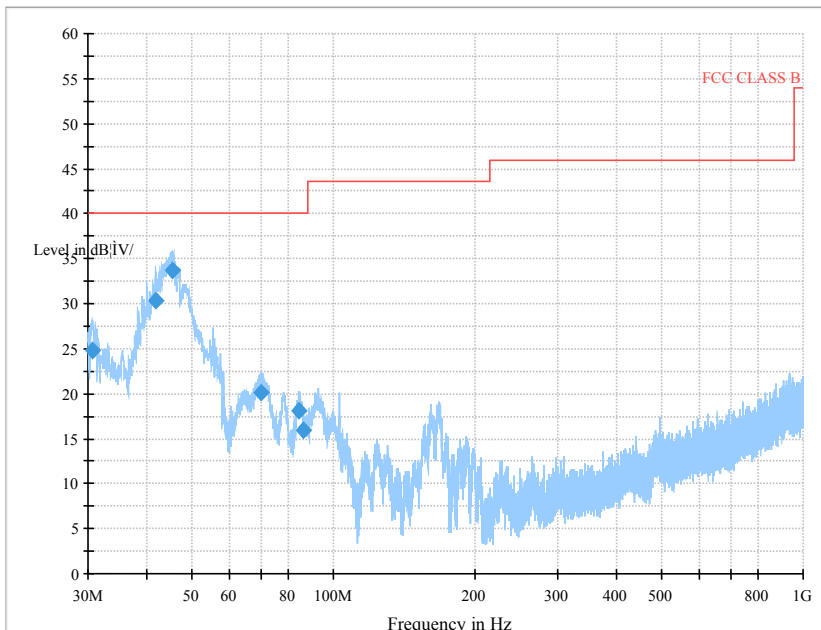

Full Spectrum

Frequency Range: 18GHz-25GHz
 Detector: Av mode and PK mode
 Modulation type: 8DPSK

Carrier frequency (MHz): 2441
 Channel No.:39

Full Spectrum

— Preview Result I-PK+ * Critical_Freqs PK+
 — FCC_part_15C_9kHz-30MHz ◆ Final_Result PK+

Frequency Range: 9kHz-30MHz
 Detector: PK mode
 Modulation type: GFSK

Frequency Range: 30MHz-1000MHz

Detector: QP mode

Modulation type: GFSK

Full Spectrum

Frequency Range: 1GHz-3GHz

Detector: Av mode and PK mode

Modulation type: GFSK

Full Spectrum

Frequency Range: 3GHz- 18GHz
 Detector: Av mode and PK mode
 Modulation type: GFSK

Full Spectrum

Frequency Range: 18GHz-25GHz
 Detector: Av mode and PK mode
 Modulation type: GFSK