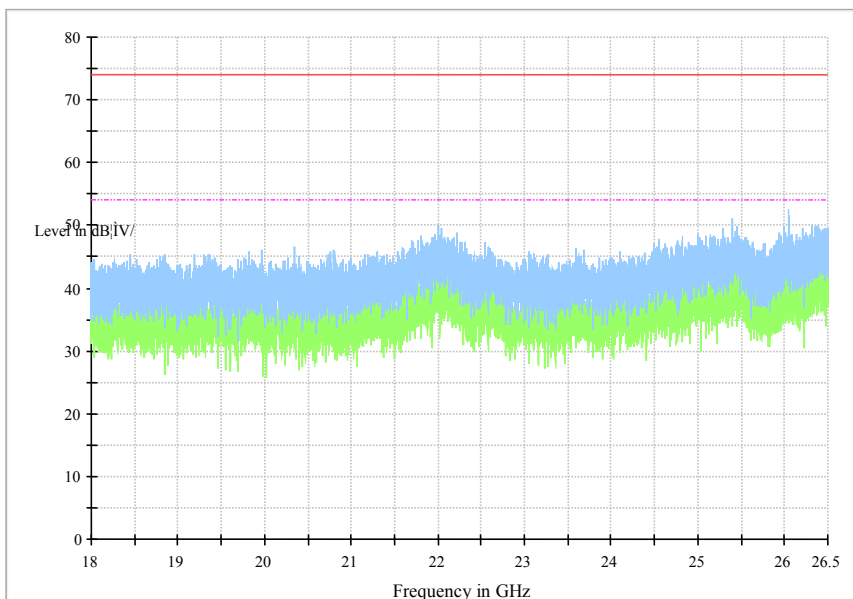

Modulation type: GFSK

Full Spectrum

Frequency Range: 3GHz- 18GHz
 Detector: Av mode and PK mode
 Modulation type: GFSK

Full Spectrum

Frequency Range: 18GHz-25GHz
 Detector: Av mode and PK mode
 Modulation type: GFSK

Full Spectrum

Frequency Range: 9kHz-30MHz
 Detector: PK mode
 Modulation type: $\pi/4$ DQPSK

Frequency Range: 30MHz-1000 MHz
 Detector: QP mode
 Modulation type: $\pi/4$ DQPSK

Full Spectrum

Frequency Range: 1GHz-3GHz
 Detector: Av mode and PK mode
 Modulation type: $\pi/4$ DQPSK

Full Spectrum

Frequency Range: 3GHz-18GHz
 Detector: Av mode and PK mode
 Modulation type: $\pi/4$ DQPSK

Full Spectrum

Frequency Range: 18GHz-25GHz
 Detector: Av mode and PK mode
 Modulation type: $\pi/4$ DQPSK

Full Spectrum

— Preview Result 1-PK+ * Critical_Freqs PK+
 — FCC_part_15C_9kHz-30MHz ◆ Final_Result PK+

Frequency Range: 9kHz-30MHz
 Detector: PK mode
 Modulation type: 8DPSK

Frequency Range: 30MHz-1000 MHz
 Detector: QP mode
 Modulation type: 8DPSK