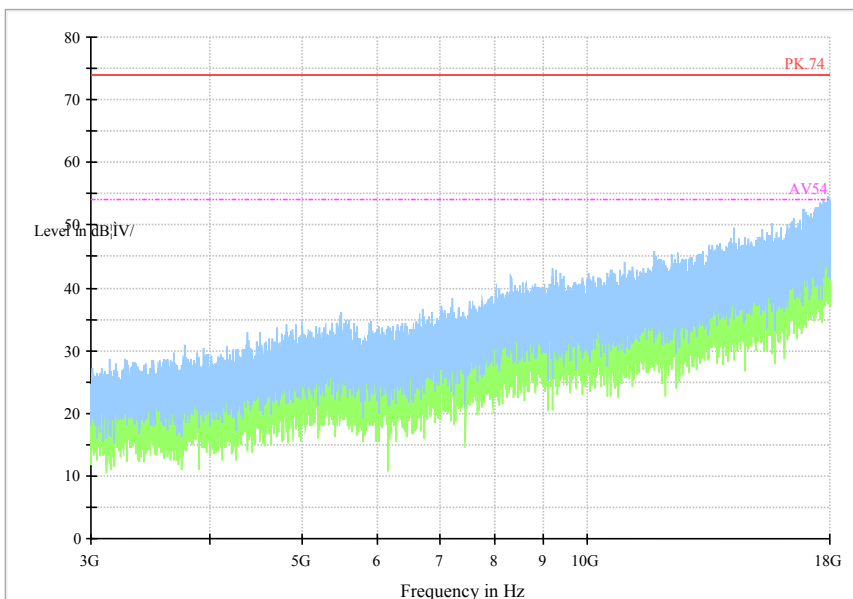

Full Spectrum

Frequency Range: 18GHz-25GHz
 Detector: Av mode and PK mode
 Modulation type: 8DPSK

Carrier frequency (MHz): 2441
 Channel No.:39

Full Spectrum

— Preview Result I-PK+ * Critical_Freqs PK+
 — FCC_part_15C_9kHz-30MHz ◆ Final_Result PK+

Frequency Range: 9kHz-30MHz
 Detector: PK mode
 Modulation type: GFSK

Frequency Range: 30MHz-1000MHz

Detector: QP mode

Modulation type: GFSK

Full Spectrum

Frequency Range: 1GHz-3GHz

Detector: Av mode and PK mode

Modulation type: GFSK

Full Spectrum

Frequency Range: 3GHz- 18GHz
 Detector: Av mode and PK mode
 Modulation type: GFSK

Full Spectrum

Frequency Range: 18GHz-25GHz
 Detector: Av mode and PK mode
 Modulation type: GFSK