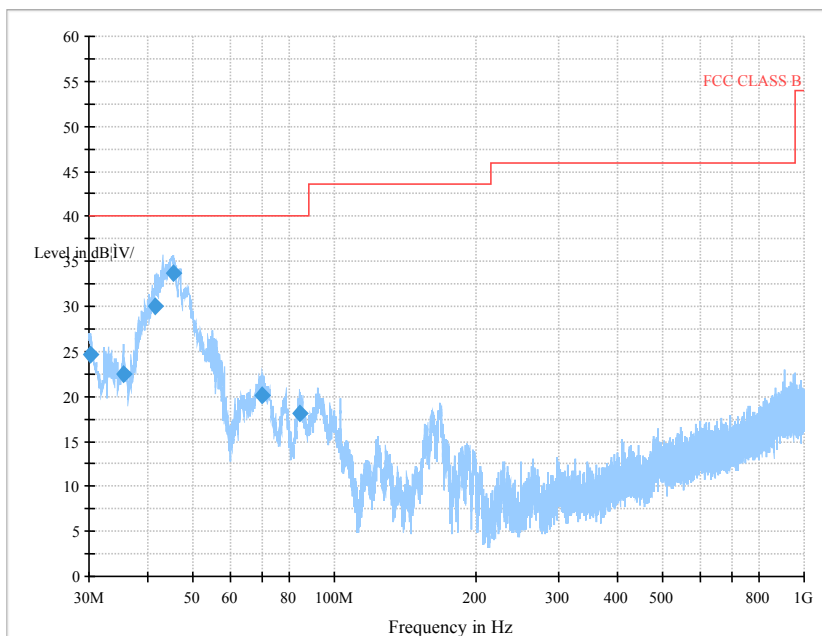

Modulation type: GFSK

Full Spectrum

Frequency Range: 3GHz- 18GHz
 Detector: Av mode and PK mode
 Modulation type: GFSK

Full Spectrum

Frequency Range: 18GHz-25GHz
 Detector: Av mode and PK mode
 Modulation type: GFSK

Full Spectrum

Frequency Range: 9kHz-30MHz
 Detector: PK mode
 Modulation type: $\pi/4$ DQPSK

Frequency Range: 30MHz-1000 MHz
 Detector: QP mode
 Modulation type: $\pi/4$ DQPSK

Full Spectrum

Frequency Range: 1GHz-3GHz
 Detector: Av mode and PK mode
 Modulation type: $\pi/4$ DQPSK