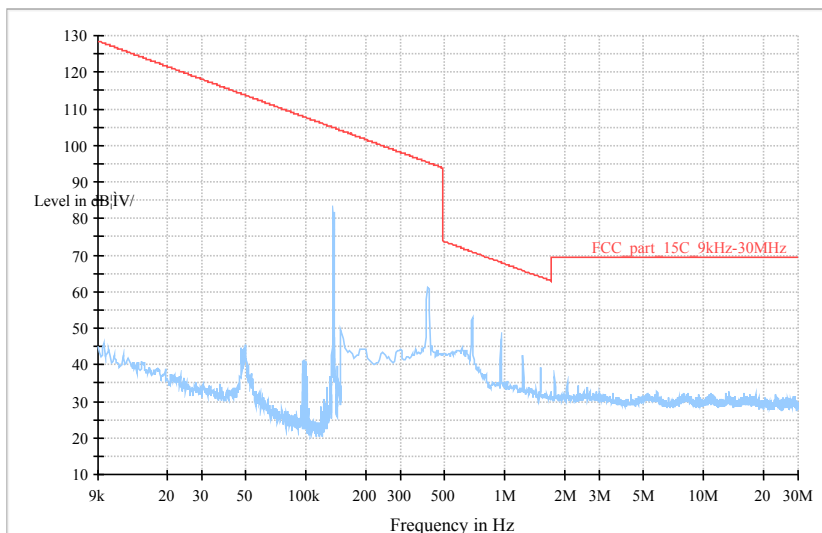

Full Spectrum

Frequency Range: 3GHz-18GHz
 Detector: Av mode and PK mode
 Modulation type: $\pi/4$ DQPSK

Full Spectrum

Frequency Range: 18GHz-25GHz
 Detector: Av mode and PK mode
 Modulation type: $\pi/4$ DQPSK

Full Spectrum

— Preview Result 1-PK+ * Critical_Freqs PK+
 — FCC_part_15C_9kHz-30MHz ◆ Final_Result PK+

Frequency Range: 9kHz-30MHz
 Detector: PK mode
 Modulation type: 8DPSK

Frequency Range: 30MHz-1000 MHz
 Detector: QP mode
 Modulation type: 8DPSK