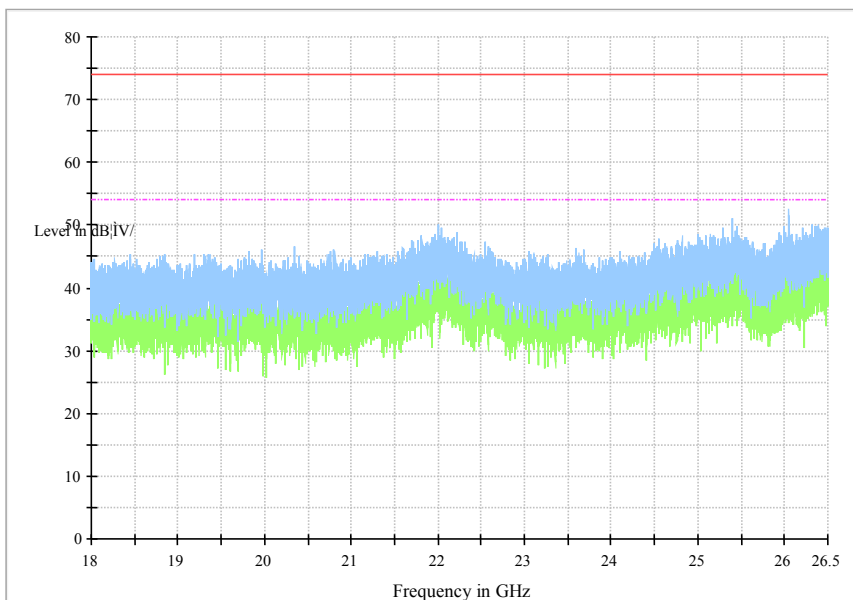

Full Spectrum

Frequency Range: 18GHz-25GHz
 Detector: Av mode and PK mode
 Modulation type: 8DPSK

Carrier frequency (MHz): 2441
 Channel No.:39

Full Spectrum

— Preview Result I-PK+ * Critical_Freqs PK+
 — FCC_part_15C_9kHz-30MHz ◆ Final_Result PK+

Frequency Range: 9kHz-30MHz
 Detector: PK mode
 Modulation type: GFSK

Frequency Range: 30MHz-1000MHz

Detector: QP mode

Modulation type: GFSK

Full Spectrum

Frequency Range: 1GHz-3GHz

Detector: Av mode and PK mode

Modulation type: GFSK

Full Spectrum

Frequency Range: 3GHz- 18GHz
 Detector: Av mode and PK mode
 Modulation type: GFSK

Full Spectrum

Frequency Range: 18GHz-25GHz
 Detector: Av mode and PK mode
 Modulation type: GFSK