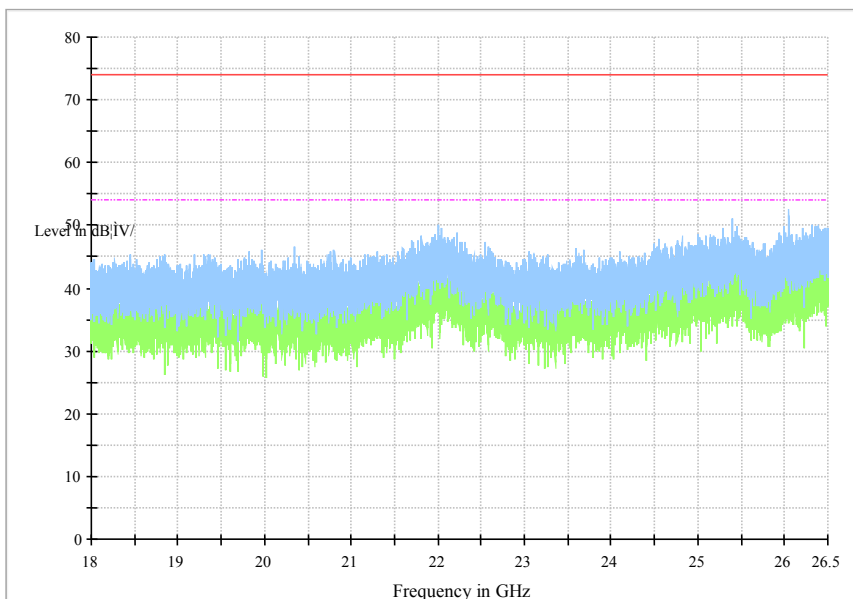

Full Spectrum

Preview Result 2-AVG Preview Result 1-PK+ PK.74 AV54

Comment

Frequency Range: 1GHz-3GHz
 Detector: Av mode and PK mode
 Modulation type: 8DPSK

Full Spectrum

Frequency Range: 3GHz-18GHz
 Detector: Av mode and PK mode
 Modulation type: 8DPSK

Full Spectrum

Frequency Range: 18GHz-25GHz
 Detector: Av mode and PK mode
 Modulation type: 8DPSK

Carrier frequency (MHz): 2441
 Channel No.:39

Full Spectrum

— Preview Result I-PK+ * Critical_Freqs PK+
 — FCC_part_15C_9kHz-30MHz ◆ Final_Result PK+

Frequency Range: 9kHz-30MHz
 Detector: PK mode
 Modulation type: GFSK

Frequency Range: 30MHz-1000MHz

Detector: QP mode

Modulation type: GFSK

Full Spectrum

Frequency Range: 1GHz-3GHz

Detector: Av mode and PK mode

Modulation type: GFSK

Full Spectrum

Frequency Range: 3GHz- 18GHz
 Detector: Av mode and PK mode
 Modulation type: GFSK

Full Spectrum

Frequency Range: 18GHz-25GHz
 Detector: Av mode and PK mode
 Modulation type: GFSK