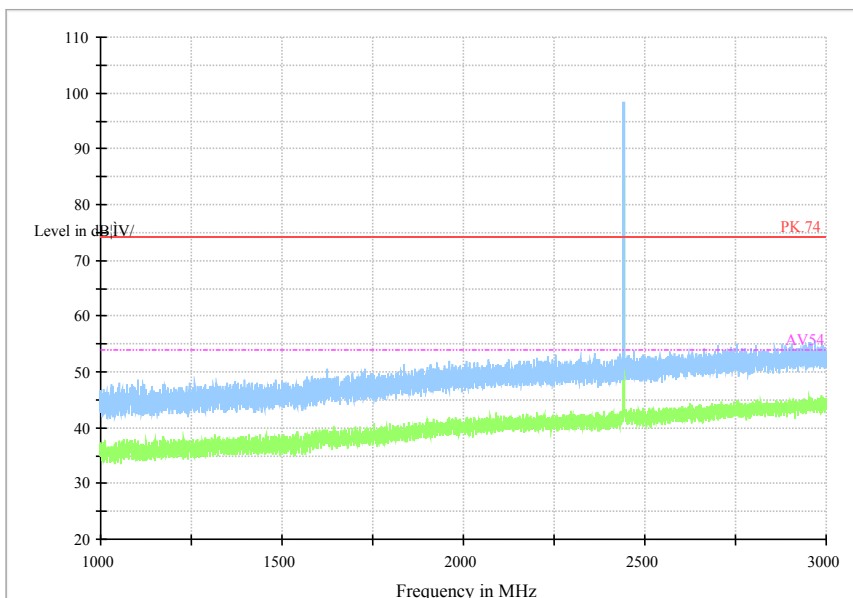

Full Spectrum

Frequency Range: 3GHz-18GHz
 Detector: Av mode and PK mode
 Modulation type: $\pi/4$ DQPSK

Full Spectrum

Frequency Range: 18GHz-25GHz
 Detector: Av mode and PK mode
 Modulation type: $\pi/4$ DQPSK

Full Spectrum

— Preview Result 1-PK+ * Critical_Freqs PK+
 — FCC_part_15C_9kHz-30MHz ◆ Final_Result PK+

Frequency Range: 9kHz-30MHz
 Detector: PK mode
 Modulation type: 8DPSK

Frequency Range: 30MHz-1000 MHz
 Detector: QP mode
 Modulation type: 8DPSK

Full Spectrum

Frequency Range: 1GHz-3GHz
 Detector: Av mode and PK mode
 Modulation type: 8DPSK