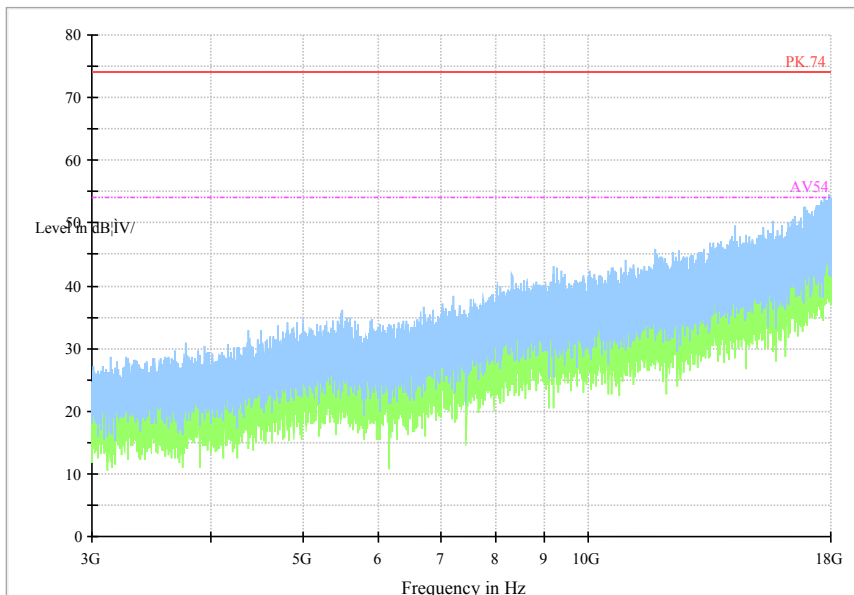

Full Spectrum

Preview Result 2-AVG Preview Result 1-PK+ PK.74 AV54

Comment

Frequency Range: 1GHz-3GHz
 Detector: Av mode and PK mode
 Modulation type: 8DPSK

Full Spectrum

Frequency Range: 3GHz-18GHz
 Detector: Av mode and PK mode
 Modulation type: 8DPSK

Full Spectrum

Frequency Range: 18GHz-25GHz
 Detector: Av mode and PK mode
 Modulation type: 8DPSK

Carrier frequency (MHz): 2441
 Channel No.:39

Full Spectrum

— Preview Result I-PK+ * Critical_Freqs PK+
 — FCC_part_15C_9kHz-30MHz ◆ Final_Result PK+

Frequency Range: 9kHz-30MHz
 Detector: PK mode
 Modulation type: GFSK

Frequency Range: 30MHz-1000MHz

Detector: QP mode

Modulation type: GFSK

Full Spectrum

Frequency Range: 1GHz-3GHz

Detector: Av mode and PK mode

Modulation type: GFSK

Full Spectrum

Frequency Range: 3GHz- 18GHz
 Detector: Av mode and PK mode
 Modulation type: GFSK

Full Spectrum

Frequency Range: 18GHz-25GHz
 Detector: Av mode and PK mode
 Modulation type: GFSK