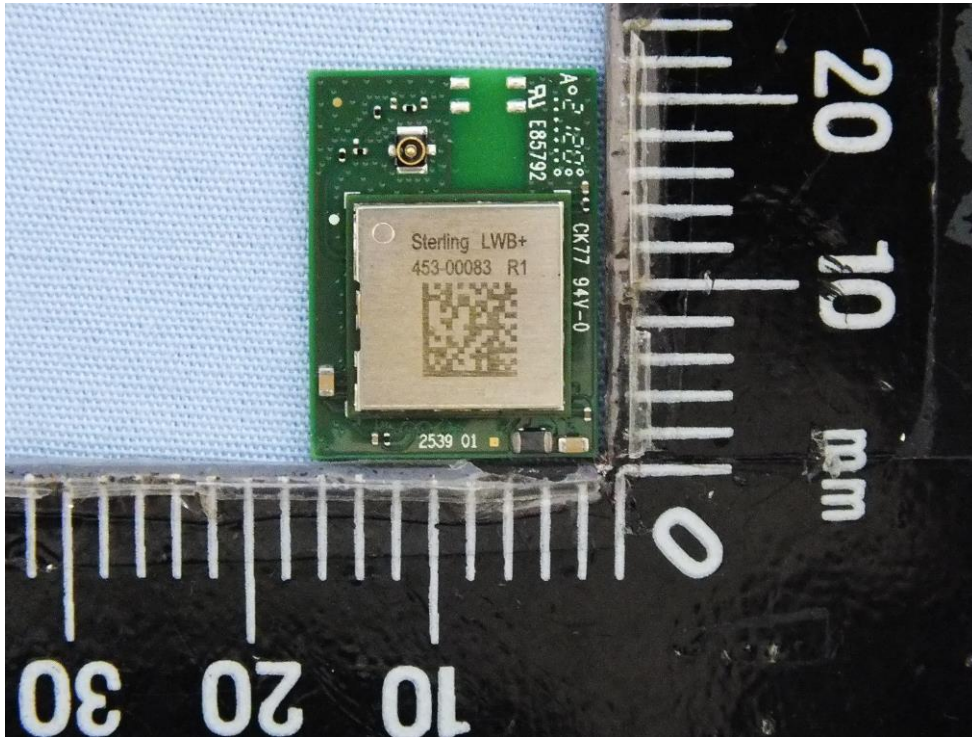

Photographs of EUT

SIP Module

MHF4 Connector

Chip Antenna