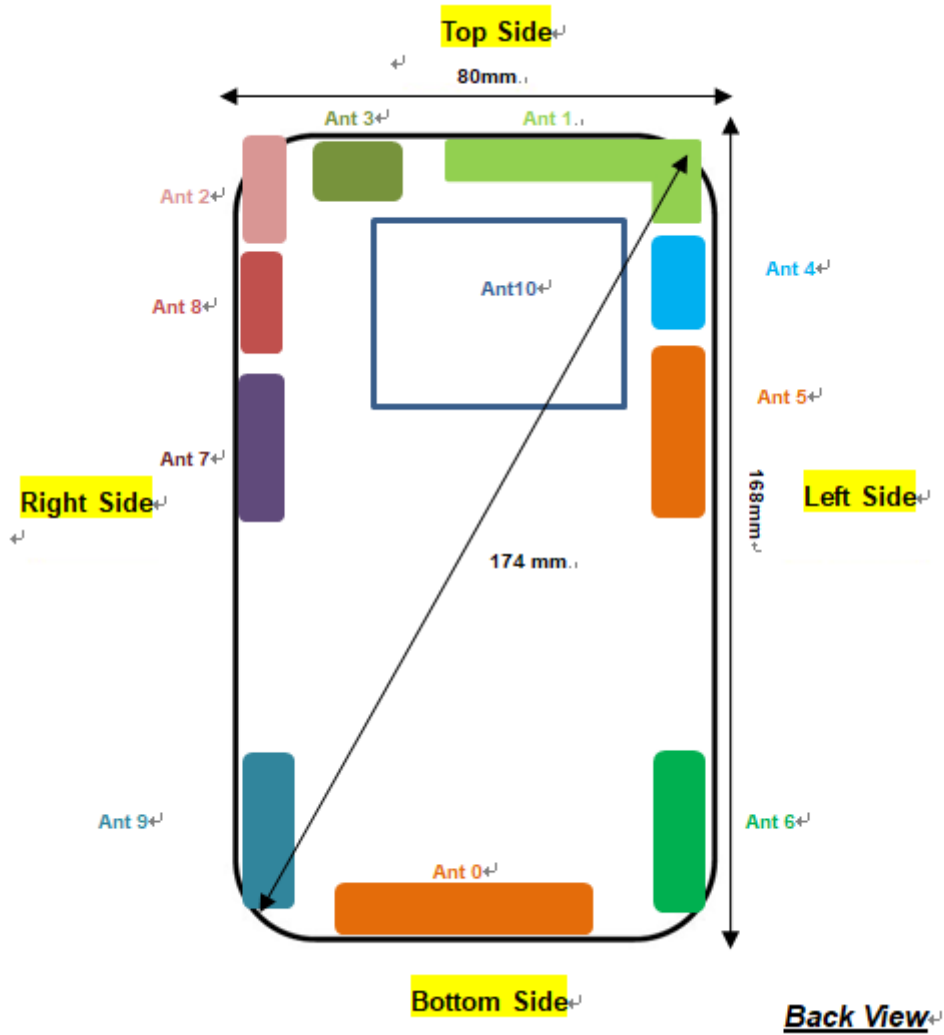

Appendix D. SAR Test Setup Photos

Head Exposure Condition

Right Cheek, Test Separation 0 mm

Right Tilted, Test Separation 0 mm

Left Cheek, Test Separation 0 mm

Left Tilted, Test Separation 0 mm

Body-worn Exposure Condition

Front, Test Separation 15 mm

Back, Test Separation 15 mm

Product Specific 10g SAR

Front, Test Separation 0 mm

Back, Test Separation 0 mm

Left Side, Test Separation 0 mm

Right Side, Test Separation 0 mm

Top Side, Test Separation 0 mm

Appendix D. PD Test Setup Photos

Top Side, Test Separation 2 mm

Top Side, Test Separation 10 mm

Top Side, Test Separation 8.59 mm

Front, Test Separation 2 mm

Back, Test Separation 2 mm

Left Side, Test Separation 2 mm

Right Side, Test Separation 2 mm

Antenna Location

Antenna	Support Band
Antenna 3	WLAN 6GHz chain 0 <TX/RX>
Antenna 4	WLAN 6GHz chain 1 <TX/RX>