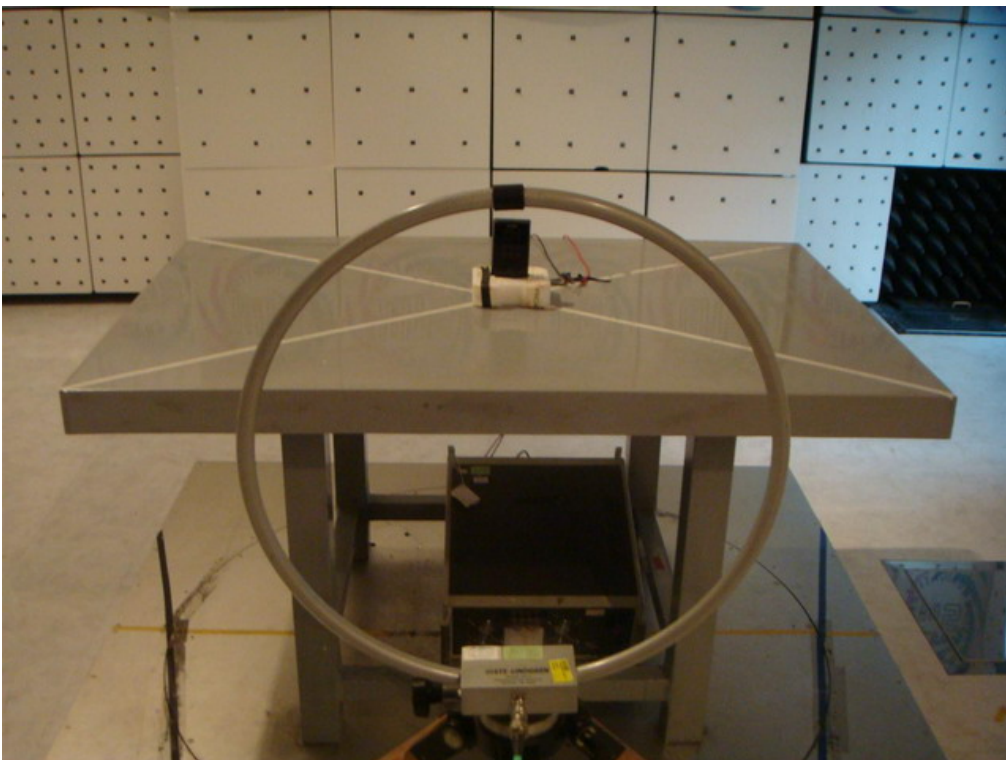

Registration number: W6M21606-15900-C-1

FCC ID: SPH-R380

Multi-listing Model No.: R383

Below 30 MHz