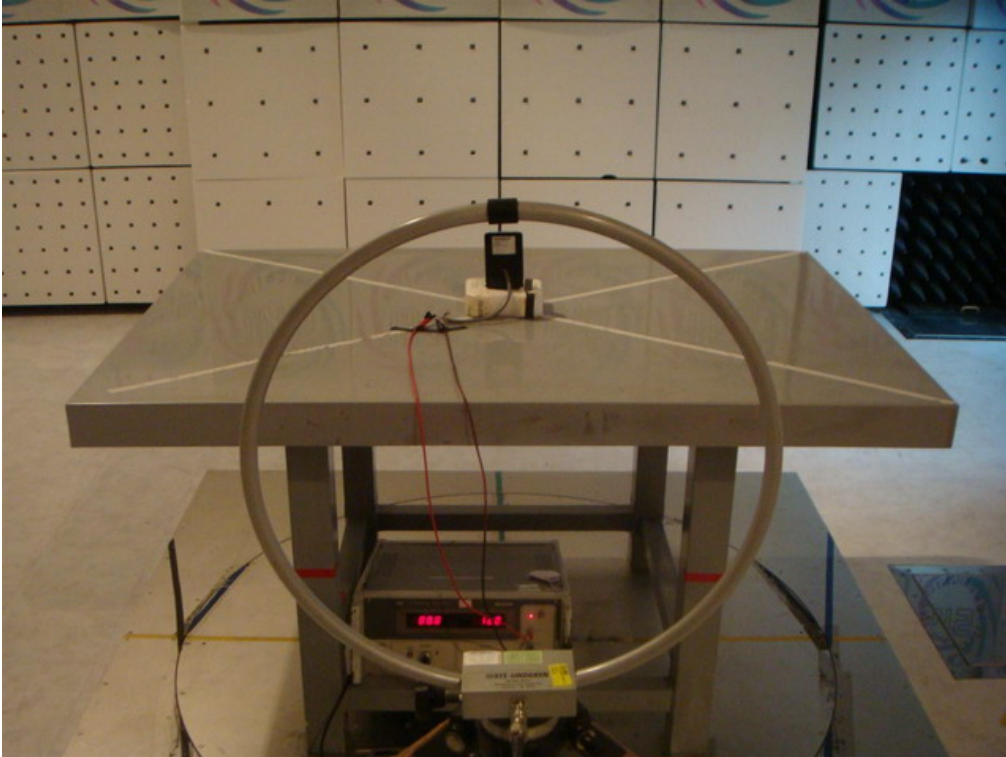

Registration number: W6M21606-15900-C-1

FCC ID: SPH-R380

Multi-listing Model No.: R383

Below 30 MHz