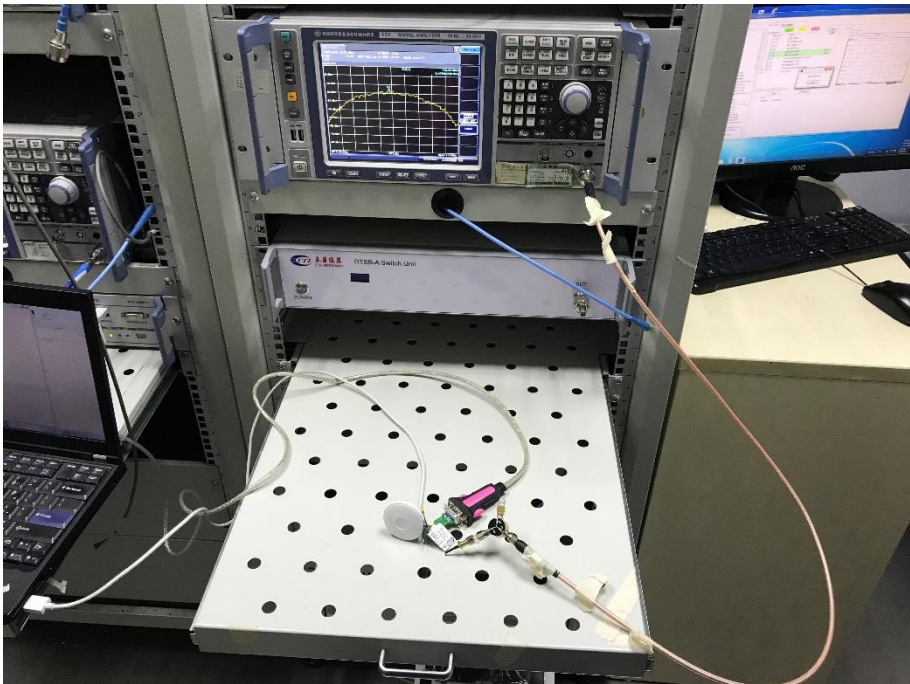

ANNEX B TEST SETUP PHOTOS

1 Radiated Test Photo

Below 30MHz

30 MHz-1 GHz

Close-up

Above 1GHz

Close-up

2 Conducted Test Photo

Conducted Test-BLE

3 Conducted Emission

Conducted Emission Test 1

Conducted Emission Test 2