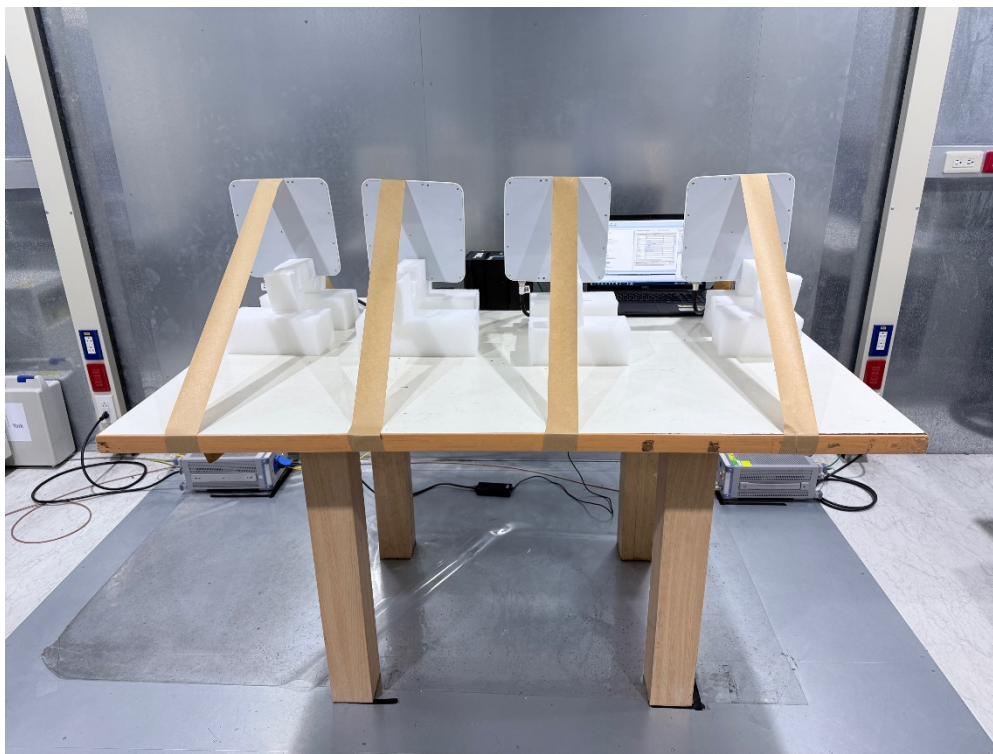

## Appendix G. Test Setup Photograph

Model No.: TAP-M310R-1P2R1S-US-CT-T

Front View of AC Power Line Conducted Emission Test

Back View of AC Power Line Conducted Emission Test

Radiated Test (Below 1 GHz)

Radiated Test (Above 1 GHz)

Radiated Test (Above 1 GHz)

**Model No.: TAP-M310R-1P1R1S-US-CT-T**

Front View of AC Power Line Conducted Emission Test

Back View of AC Power Line Conducted Emission Test

Radiated Test (Below 1 GHz)

Radiated Test (Above 1 GHz)

Radiated Test (Above 1 GHz)