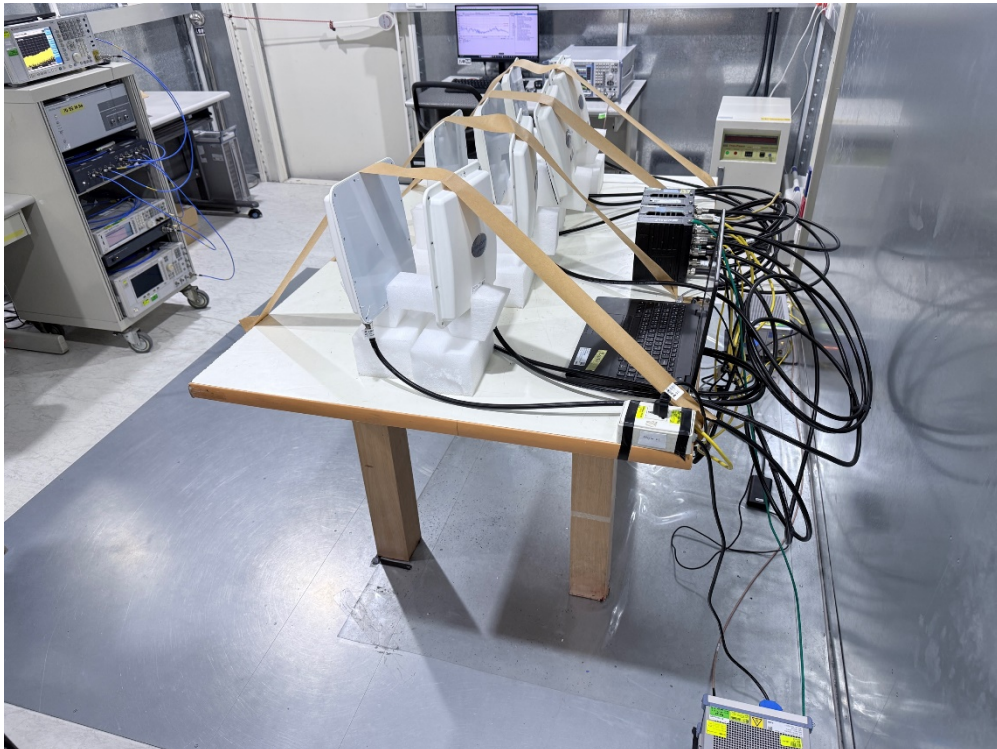

## Appendix G. Test Setup Photograph

Model No.: TAP-M310R-1P2R1S-US-CT-T

Front View of AC Power Line Conducted Emission Test

Back View of AC Power Line Conducted Emission Test

Radiated Test (Below 1 GHz)

Radiated Test (Above 1 GHz)

Radiated Test (Above 1 GHz)

**Model No.: TAP-M310R-1P1R1S-US-CT-T**

Front View of AC Power Line Conducted Emission Test

Back View of AC Power Line Conducted Emission Test

Radiated Test (Below 1 GHz)

Radiated Test (Above 1 GHz)

Radiated Test (Above 1 GHz)