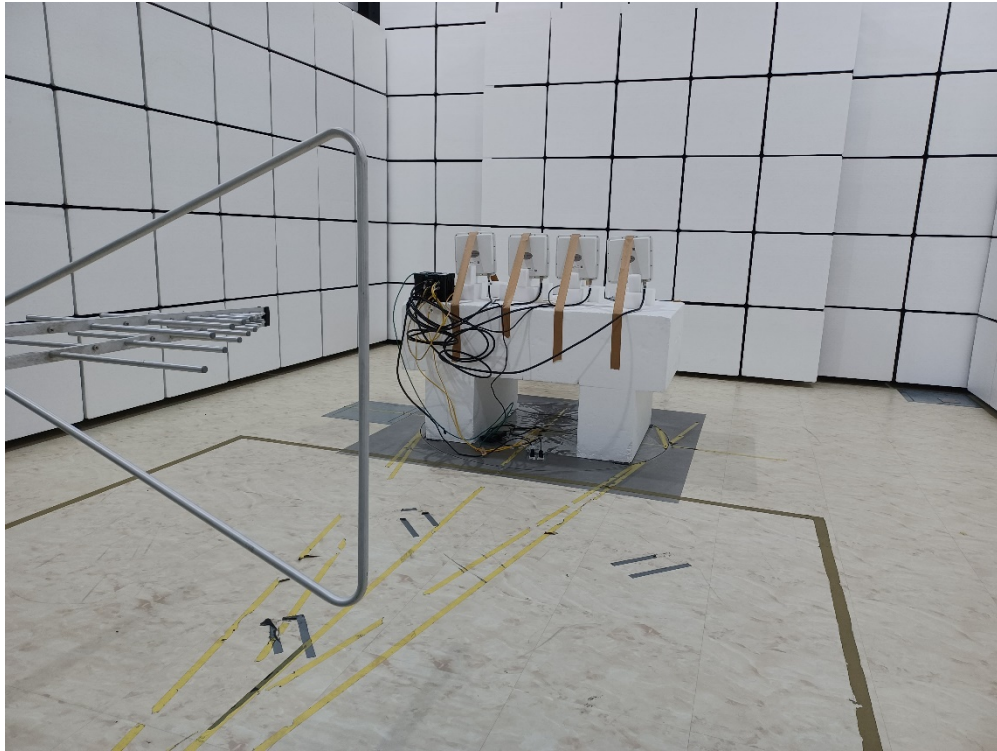

## Appendix G. Test Setup Photograph

Model No.: TAP-M310R-1P2R1S-US-CT-T

Front View of AC Power Line Conducted Emission Test

Back View of AC Power Line Conducted Emission Test

Radiated Test (Below 1 GHz)

Radiated Test (Above 1 GHz)

Radiated Test (Above 1 GHz)

**Model No.: TAP-M310R-1P1R1S-US-CT-T**

Front View of AC Power Line Conducted Emission Test

Back View of AC Power Line Conducted Emission Test

Radiated Test (Below 1 GHz)

Radiated Test (Above 1 GHz)

Radiated Test (Above 1 GHz)