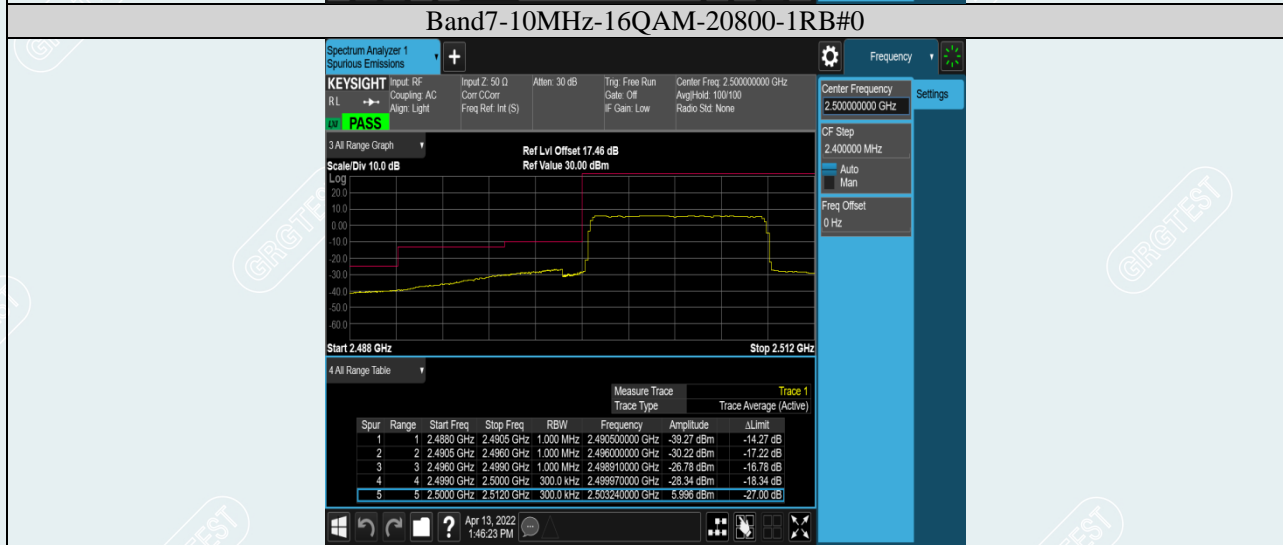

Band7-10MHz-16QAM-21400-1RB#49