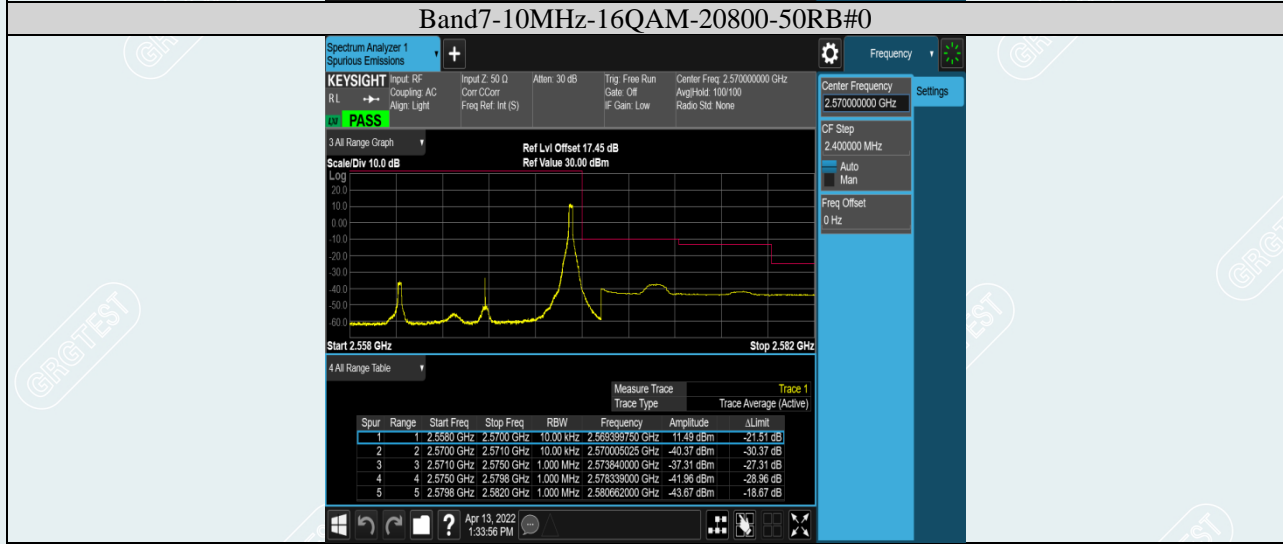

Band7-10MHz-16QAM-21400-1RB#49