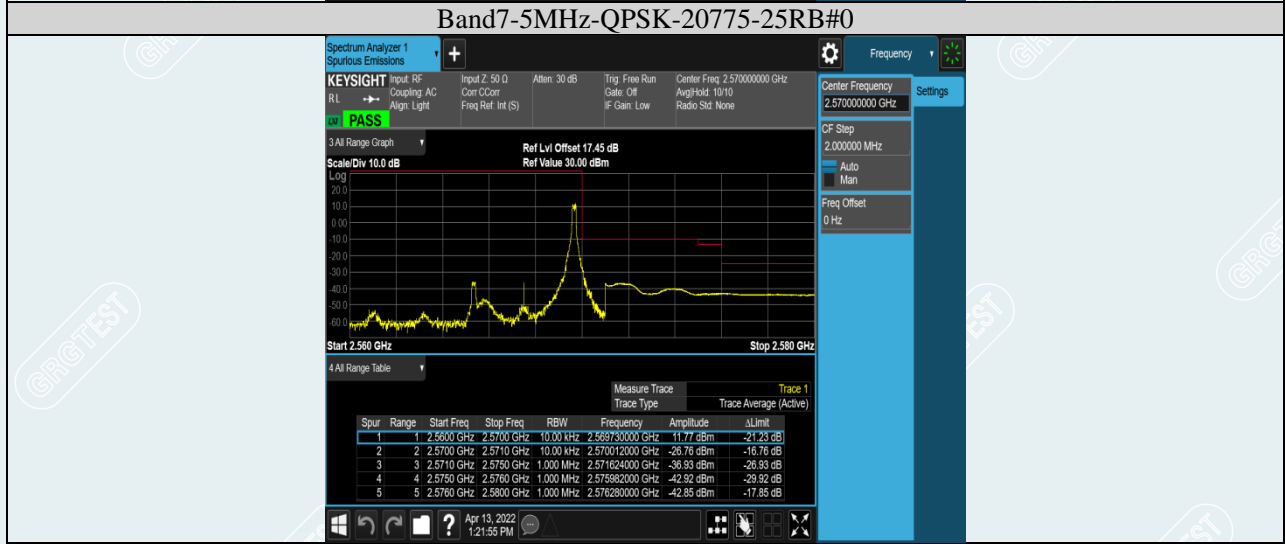

Band5-10MHz-QPSK-20600-1RB#49

Band5-10MHz-QPSK-20600-50RB#0

Band5-10MHz-16QAM-20450-1RB#0

Band5-10MHz-16QAM-20450-50RB#0

Band5-10MHz-16QAM-20600-1RB#49

Band5-10MHz-16QAM-20600-50RB#0

**Band7-5MHz-16QAM-20775-25RB#0**