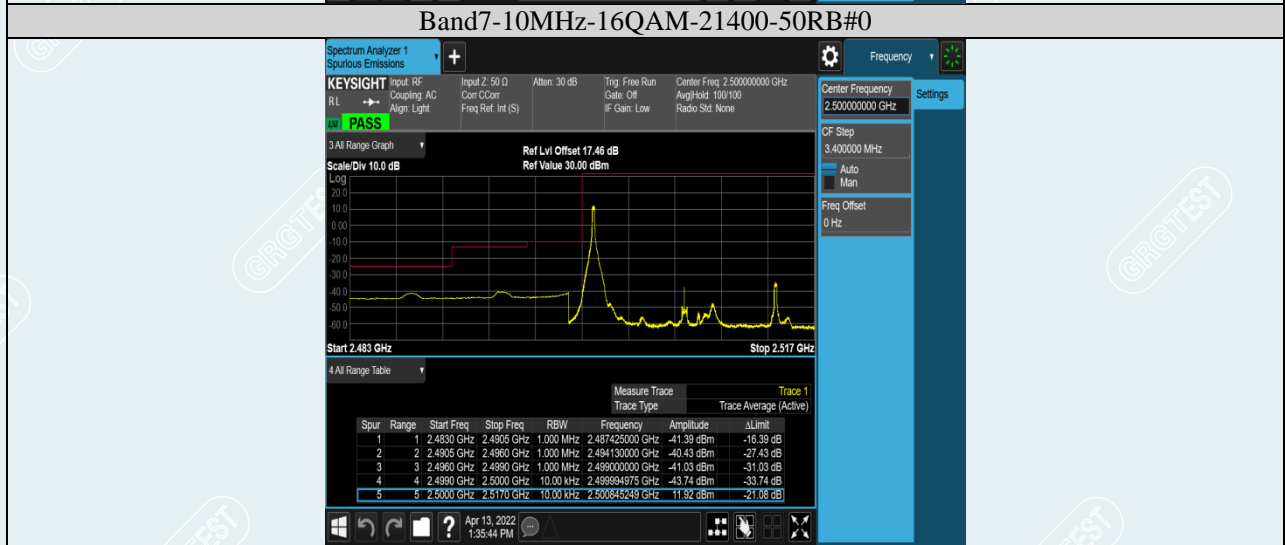

Band7-15MHz-QPSK-20825-75RB#0