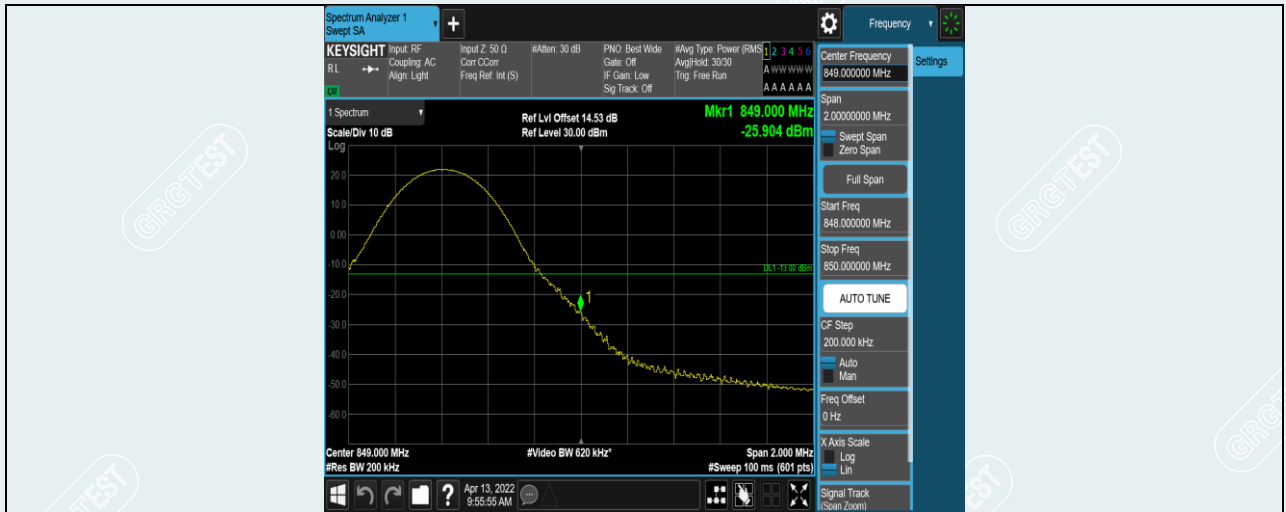

Band5-10MHz-QPSK-20600-1RB#49

Band5-10MHz-QPSK-20600-50RB#0

Band5-10MHz-16QAM-20450-1RB#0

Band5-10MHz-16QAM-20450-50RB#0

Band5-10MHz-16QAM-20600-1RB#49

Band5-10MHz-16QAM-20600-50RB#0

**Band7-5MHz-16QAM-20775-25RB#0**