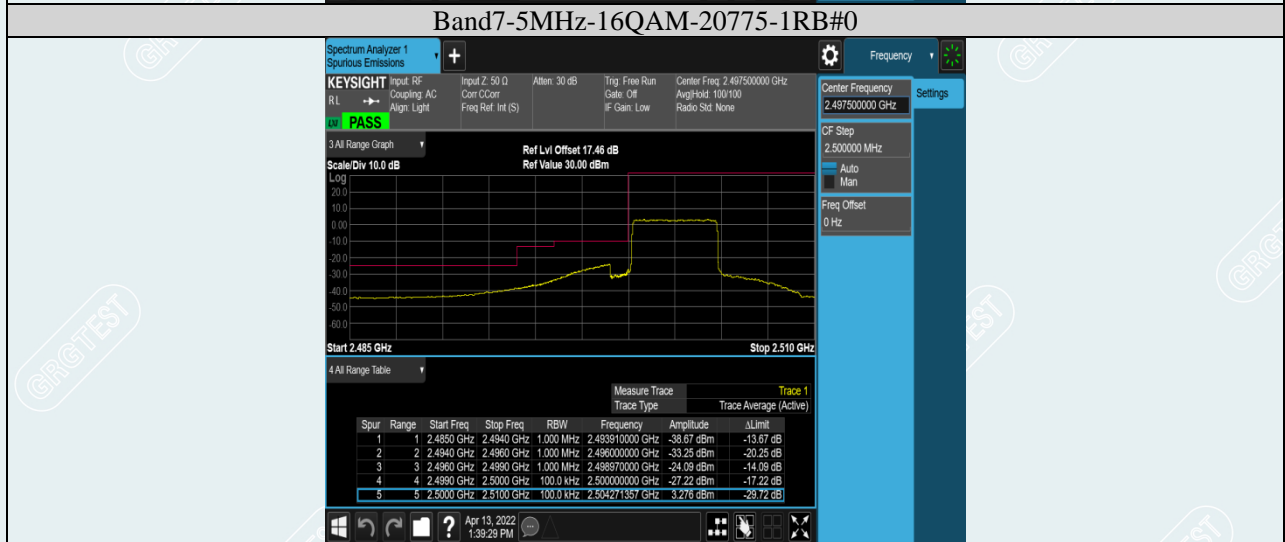

Band5-10MHz-QPSK-20600-1RB#49

Band5-10MHz-QPSK-20600-50RB#0

Band5-10MHz-16QAM-20450-1RB#0

Band5-10MHz-16QAM-20450-50RB#0

Band5-10MHz-16QAM-20600-1RB#49

Band5-10MHz-16QAM-20600-50RB#0

**Band7-5MHz-16QAM-20775-25RB#0**