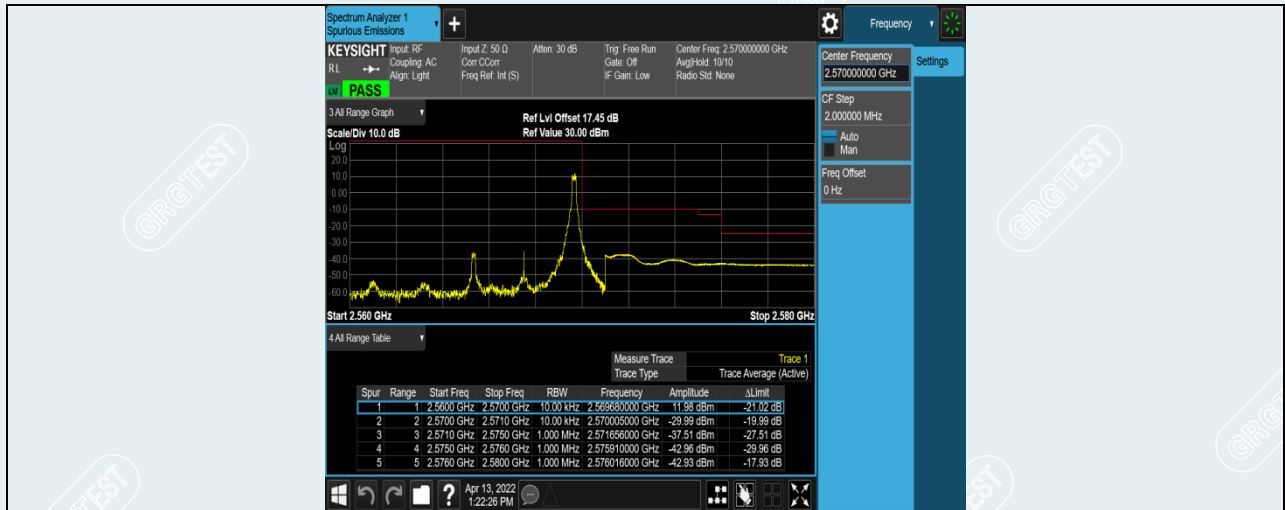

Band5-10MHz-QPSK-20600-1RB#49

Band5-10MHz-QPSK-20600-50RB#0

Band5-10MHz-16QAM-20450-1RB#0

Band5-10MHz-16QAM-20450-50RB#0

Band5-10MHz-16QAM-20600-1RB#49

Band5-10MHz-16QAM-20600-50RB#0

**Band7-5MHz-16QAM-20775-25RB#0**