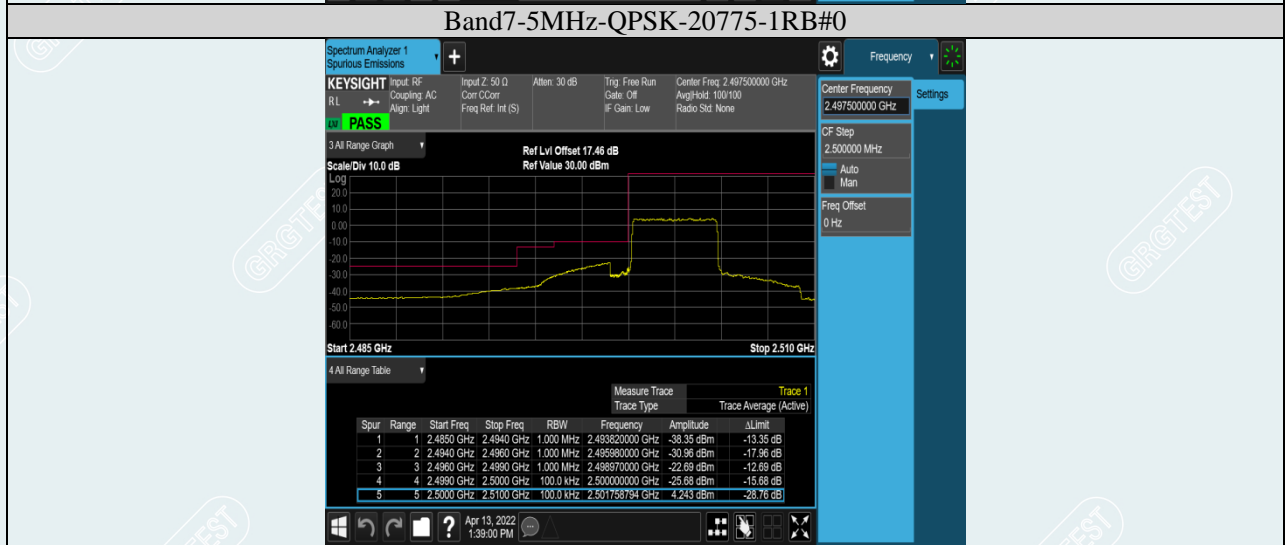

Band5-10MHz-QPSK-20600-1RB#49

Band5-10MHz-QPSK-20600-50RB#0

Band5-10MHz-16QAM-20450-1RB#0

Band5-10MHz-16QAM-20450-50RB#0

Band5-10MHz-16QAM-20600-1RB#49

Band5-10MHz-16QAM-20600-50RB#0

**Band7-5MHz-16QAM-20775-25RB#0**