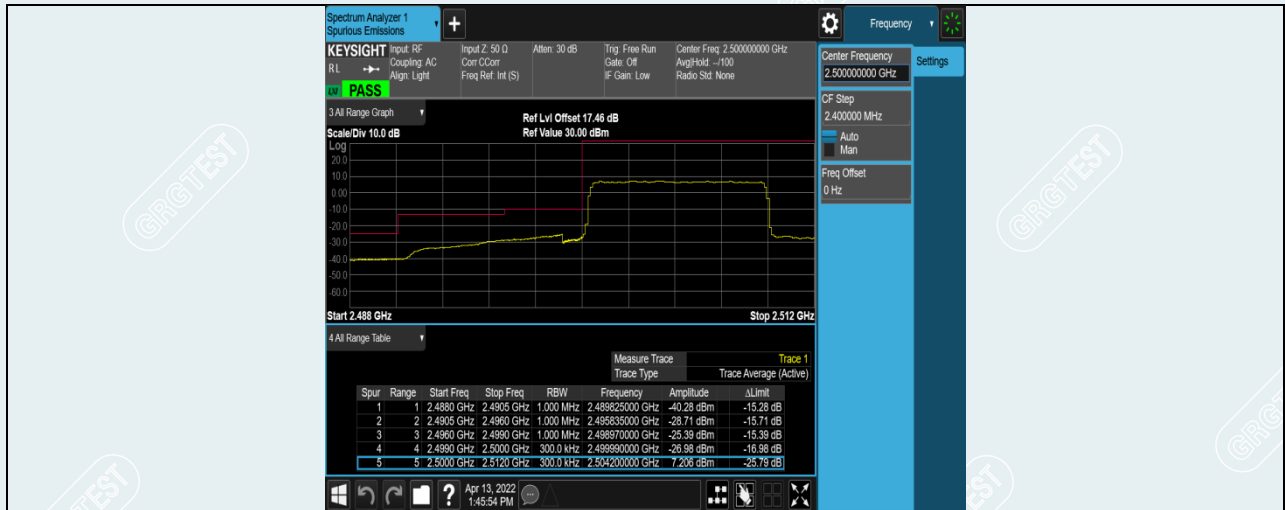

Band7-10MHz-QPSK-20800-1RB#0