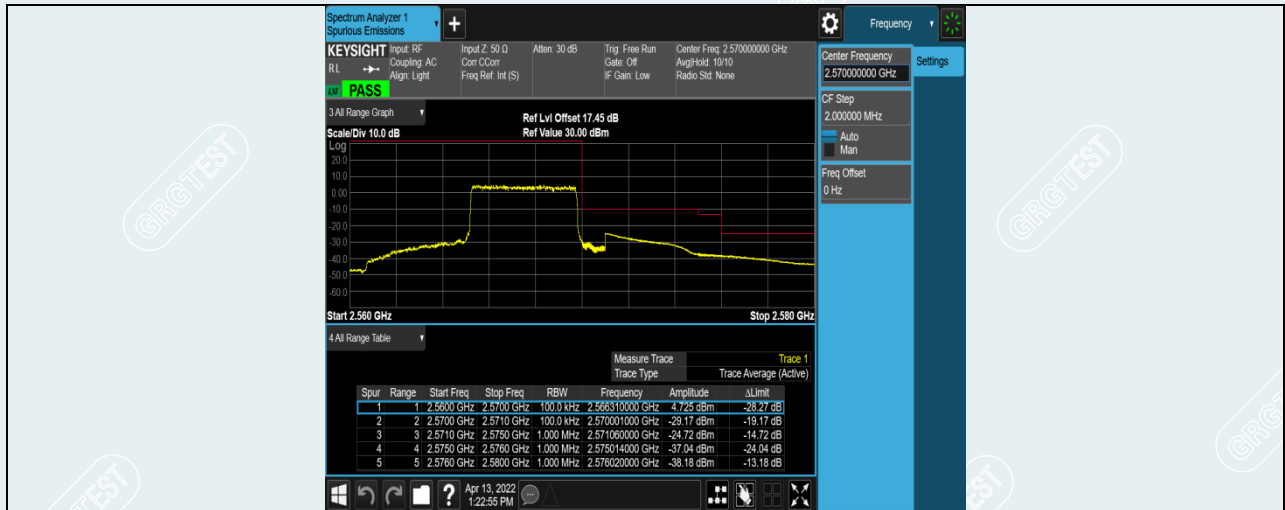

Band5-10MHz-QPSK-20600-1RB#49

Band5-10MHz-QPSK-20600-50RB#0

Band5-10MHz-16QAM-20450-1RB#0

Band5-10MHz-16QAM-20450-50RB#0

Band5-10MHz-16QAM-20600-1RB#49

Band5-10MHz-16QAM-20600-50RB#0

**Band7-5MHz-16QAM-20775-25RB#0**