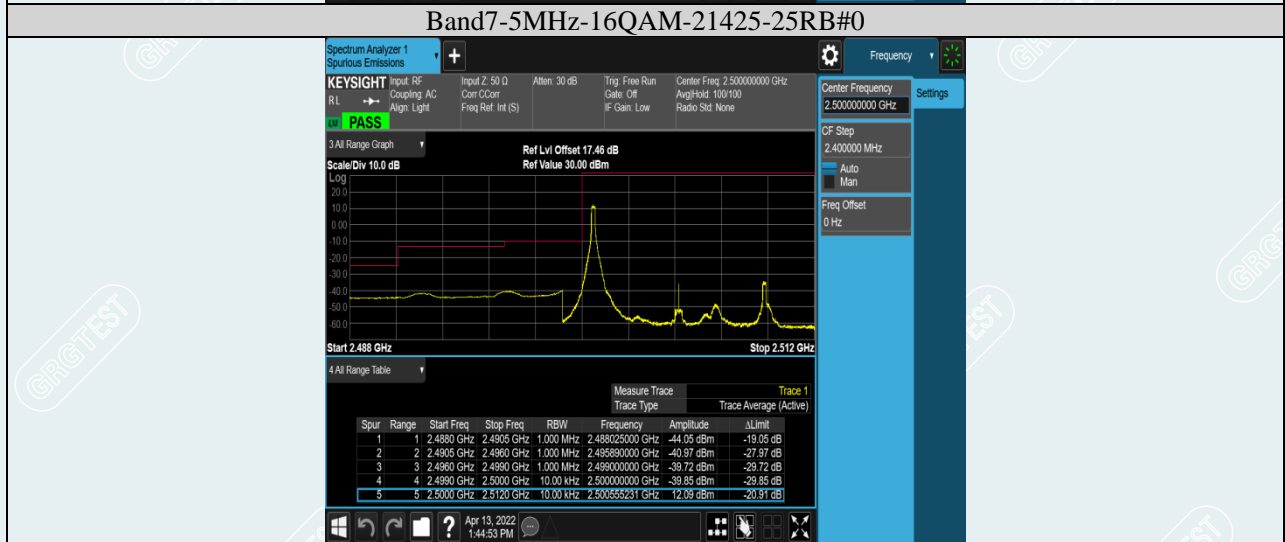

Band5-10MHz-QPSK-20600-1RB#49

Band5-10MHz-QPSK-20600-50RB#0

Band5-10MHz-16QAM-20450-1RB#0

Band5-10MHz-16QAM-20450-50RB#0

Band5-10MHz-16QAM-20600-1RB#49

Band5-10MHz-16QAM-20600-50RB#0

**Band7-5MHz-16QAM-20775-25RB#0**