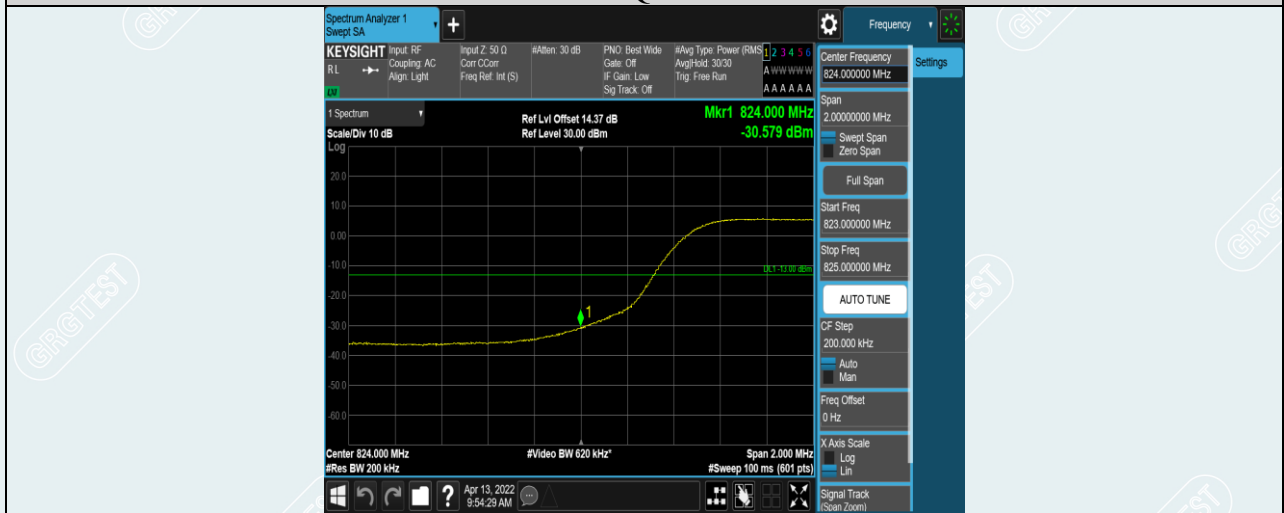

Band5-10MHz-16QAM-20450-1RB#0

Band5-10MHz-16QAM-20450-50RB#0