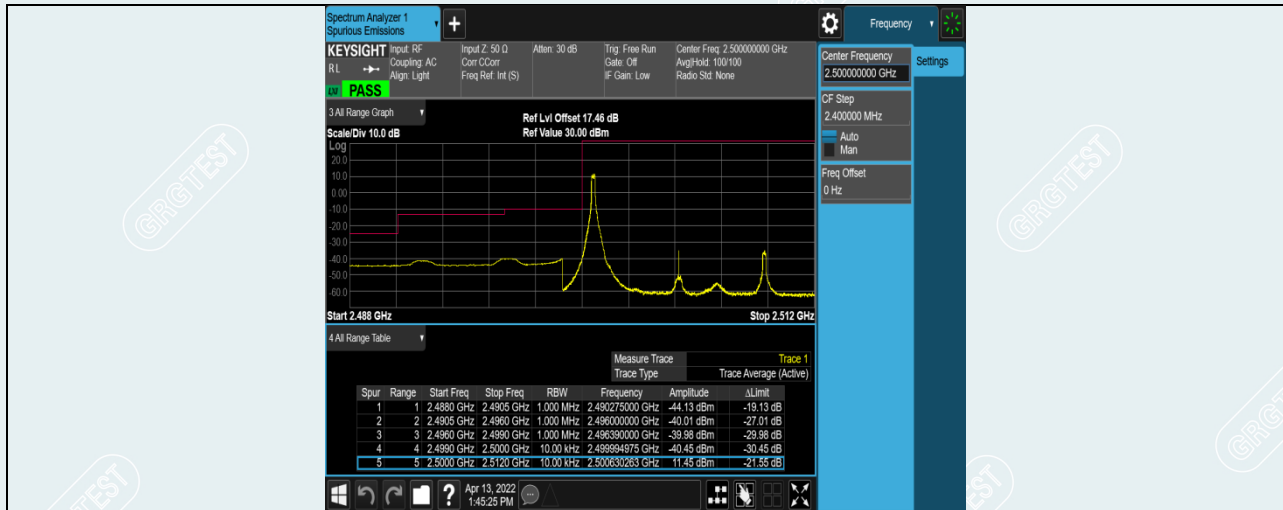

Band7-10MHz-16QAM-21400-1RB#49