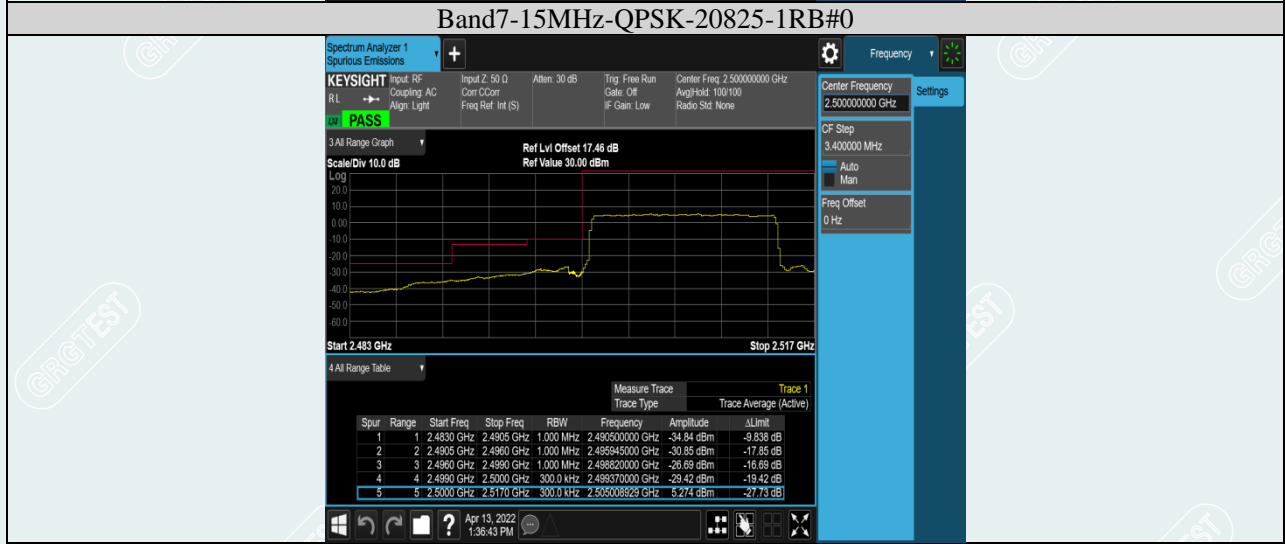

Band7-15MHz-QPSK-20825-75RB#0