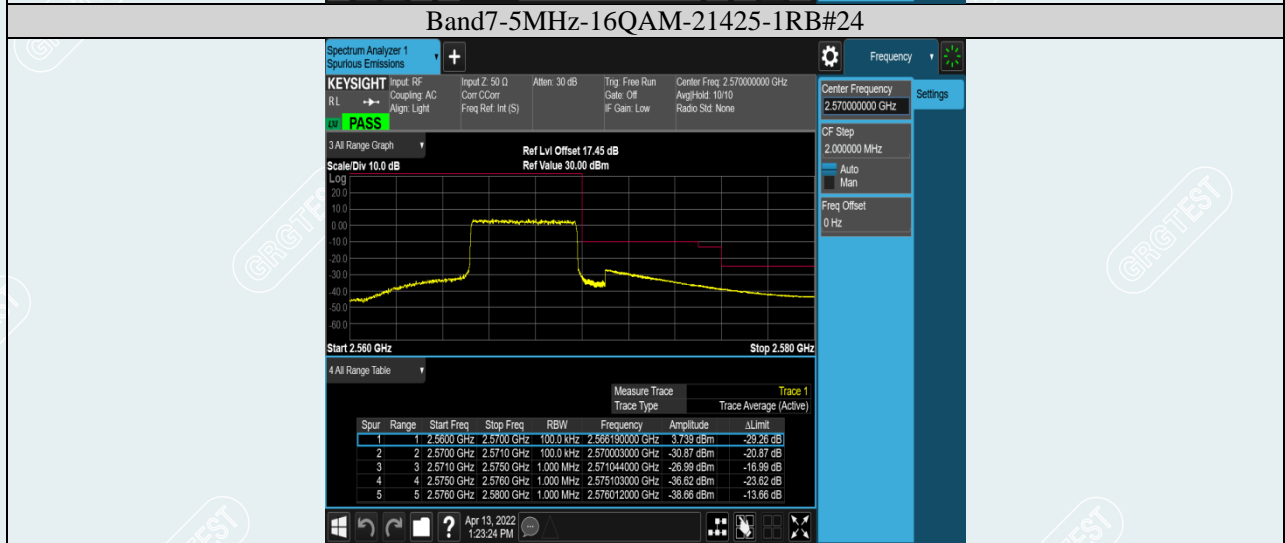

Band5-10MHz-QPSK-20600-1RB#49

Band5-10MHz-QPSK-20600-50RB#0

Band5-10MHz-16QAM-20450-1RB#0

Band5-10MHz-16QAM-20450-50RB#0

Band5-10MHz-16QAM-20600-1RB#49

Band5-10MHz-16QAM-20600-50RB#0

**Band7-5MHz-16QAM-20775-25RB#0**