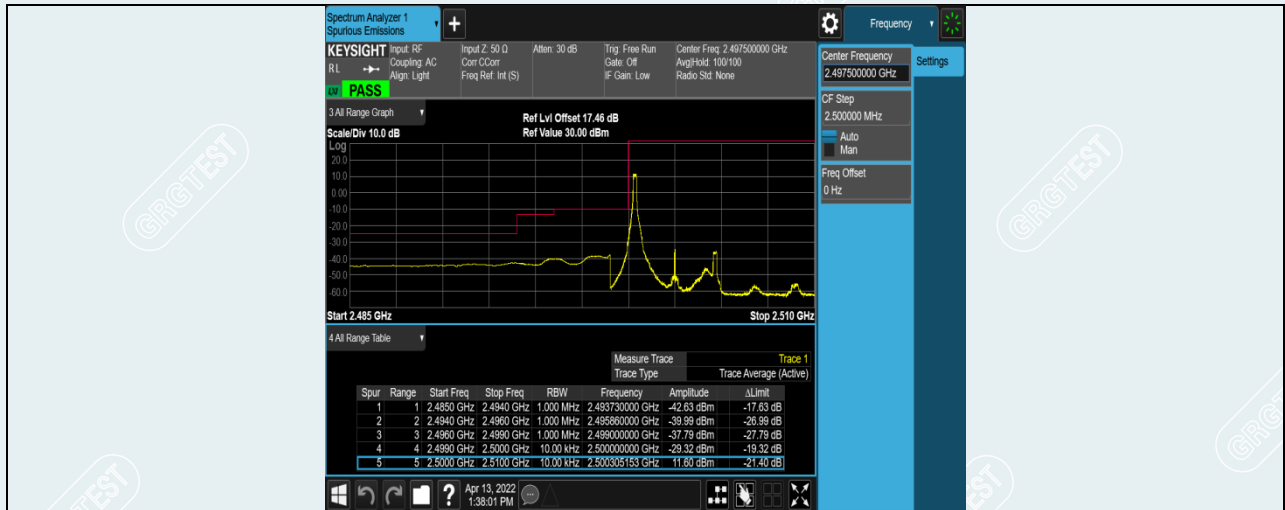

Band5-10MHz-QPSK-20600-1RB#49

Band5-10MHz-QPSK-20600-50RB#0

Band5-10MHz-16QAM-20450-1RB#0

Band5-10MHz-16QAM-20450-50RB#0

Band5-10MHz-16QAM-20600-1RB#49

Band5-10MHz-16QAM-20600-50RB#0

**Band7-5MHz-16QAM-20775-25RB#0**