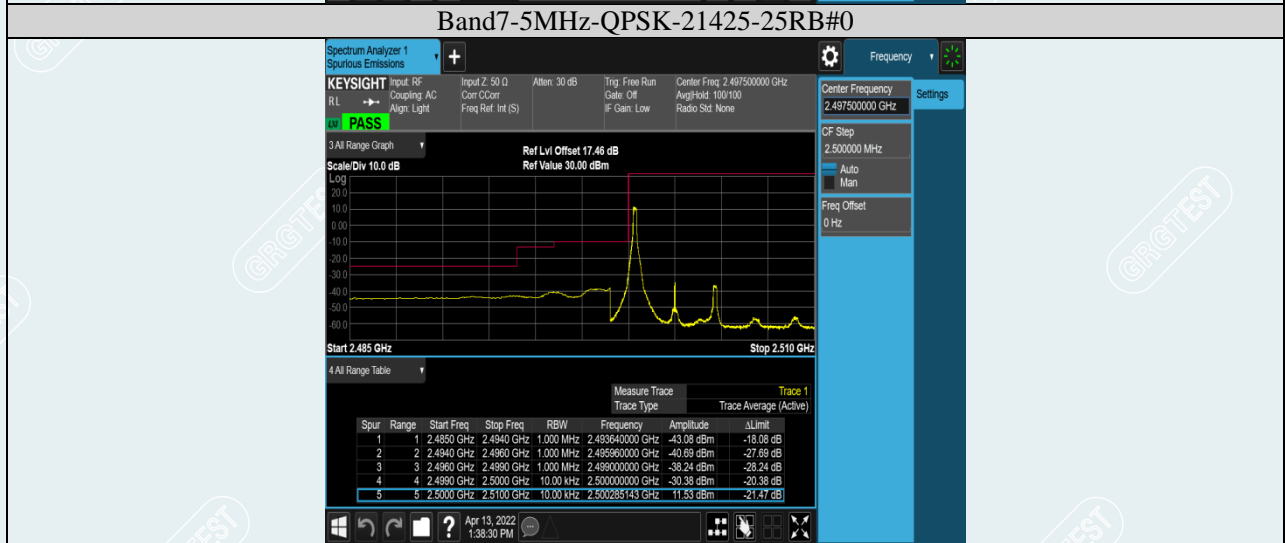

Band5-10MHz-QPSK-20600-1RB#49

Band5-10MHz-QPSK-20600-50RB#0

Band5-10MHz-16QAM-20450-1RB#0

Band5-10MHz-16QAM-20450-50RB#0

Band5-10MHz-16QAM-20600-1RB#49

Band5-10MHz-16QAM-20600-50RB#0

**Band7-5MHz-16QAM-20775-25RB#0**