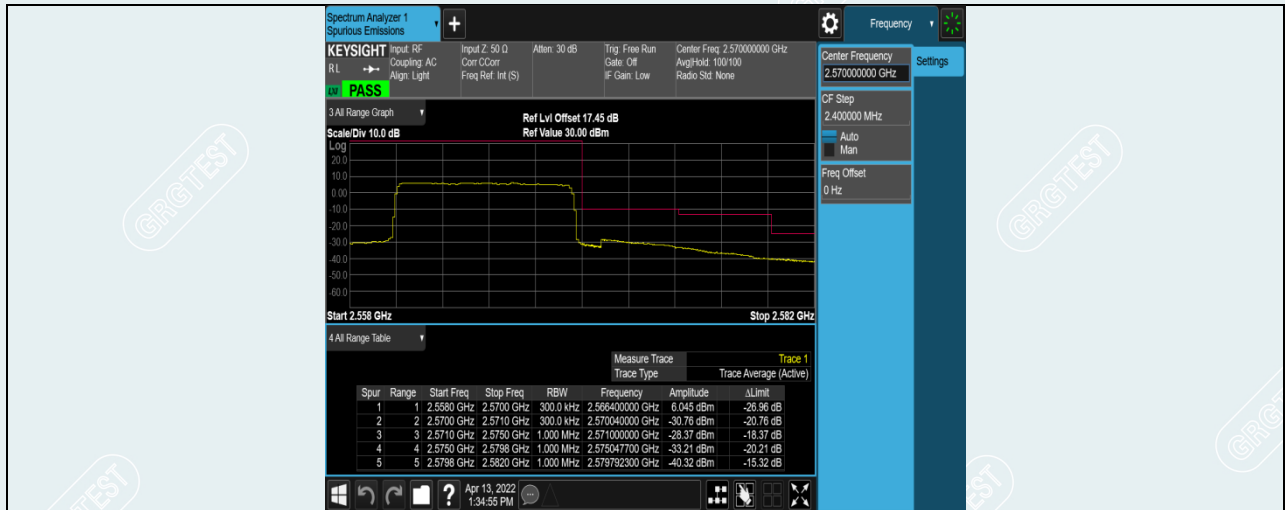

Band7-10MHz-16QAM-21400-1RB#49