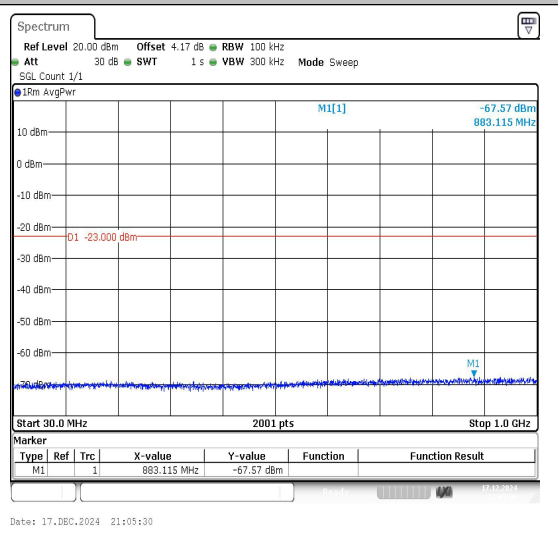

Band2_1.4MHz_QPSK_19193_1RB#0_3000~20000_00_3000~20000

Band2_1.4MHz_16QAM_19193_1RB#0_0.009~0.15_0.009~0.15

Band2_1.4MHz_16QAM_19193_1RB#0_0.15~30_0.15~30

Band2_1.4MHz_16QAM_19193_1RB#0_30~1000_30~1000