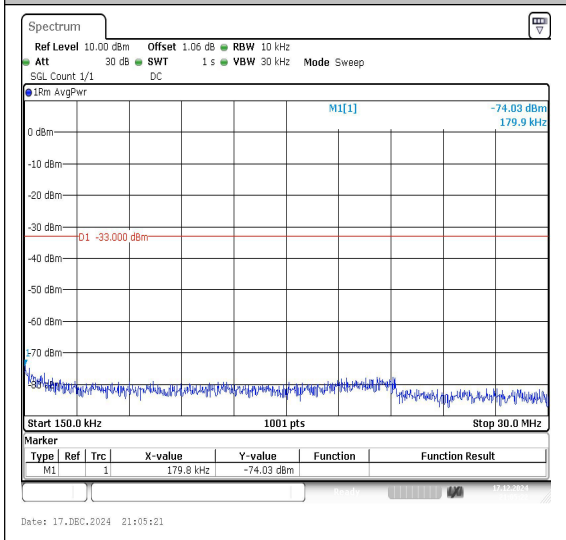

Band2_1.4MHz_QPSK_19193_1RB#0_3000~20000_00_3000~20000

Band2_1.4MHz_16QAM_19193_1RB#0_0.009~0.15_0.009~0.15

Band2_1.4MHz_16QAM_19193_1RB#0_0.15~30_0.15~30

Band2_1.4MHz_16QAM_19193_1RB#0_30~1000_30~1000