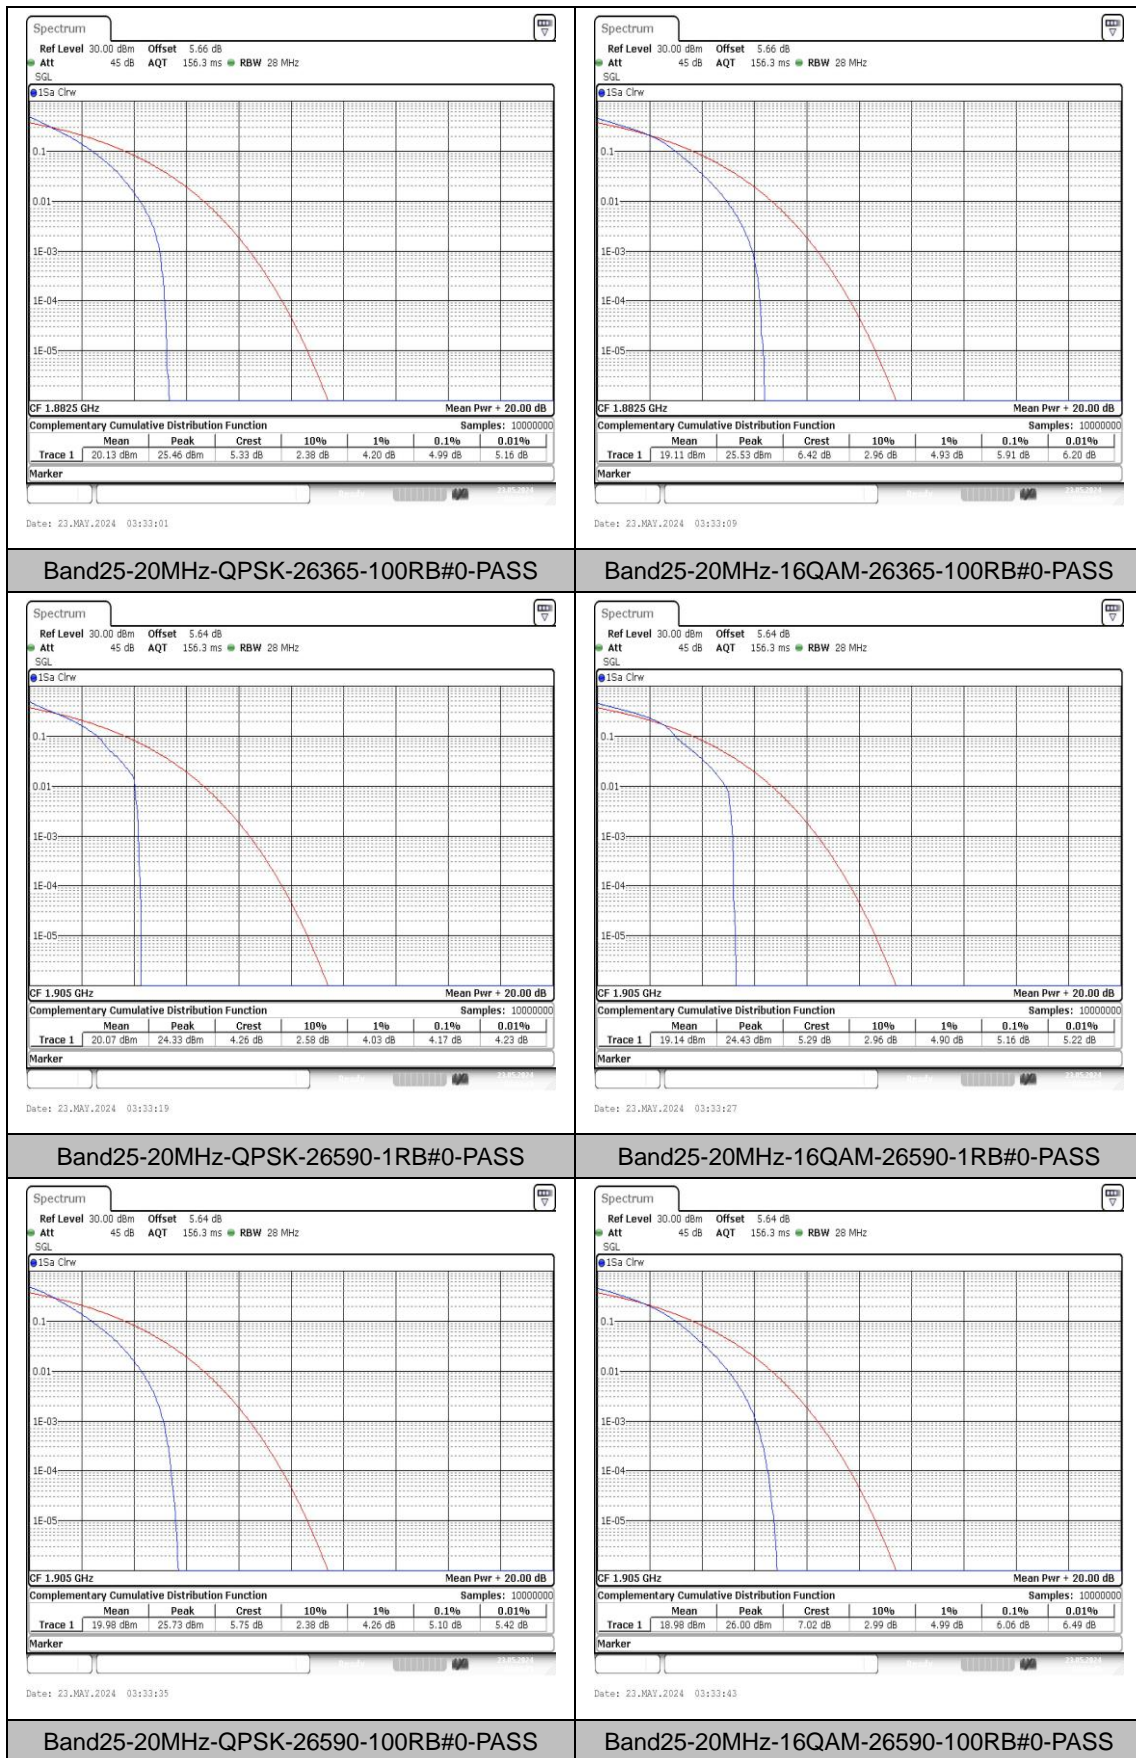

Test Graphs

Appendix C: 26dB Bandwidth and Occupied Bandwidth

Test Result

Band	Bandwidth	Modulation	Channel	RB Configuration	Occupied Bandwidth (MHz)	26dB Bandwidth (MHz)	Verdict
Band25	1.4MHz	QPSK	26047	6RB#0	1.108	1.39	PASS
Band25	1.4MHz	16QAM	26047	6RB#0	1.098	1.36	PASS
Band25	1.4MHz	QPSK	26365	6RB#0	1.103	1.39	PASS
Band25	1.4MHz	16QAM	26365	6RB#0	1.103	1.38	PASS
Band25	1.4MHz	QPSK	26683	6RB#0	1.108	1.35	PASS
Band25	1.4MHz	16QAM	26683	6RB#0	1.103	1.34	PASS
Band25	3MHz	QPSK	26055	15RB#0	2.705	3.06	PASS
Band25	3MHz	16QAM	26055	15RB#0	2.696	3.06	PASS
Band25	3MHz	QPSK	26365	15RB#0	2.705	3.07	PASS
Band25	3MHz	16QAM	26365	15RB#0	2.705	3.09	PASS
Band25	3MHz	QPSK	26675	15RB#0	2.705	3.06	PASS
Band25	3MHz	16QAM	26675	15RB#0	2.705	3.08	PASS
Band25	5MHz	QPSK	26065	25RB#0	4.535	5.21	PASS
Band25	5MHz	16QAM	26065	25RB#0	4.525	5.11	PASS
Band25	5MHz	QPSK	26365	25RB#0	4.525	5.24	PASS
Band25	5MHz	16QAM	26365	25RB#0	4.525	5.19	PASS
Band25	5MHz	QPSK	26665	25RB#0	4.535	5.21	PASS
Band25	5MHz	16QAM	26665	25RB#0	4.535	5.22	PASS
Band25	10MHz	QPSK	26090	50RB#0	9.018	10.20	PASS
Band25	10MHz	16QAM	26090	50RB#0	9.018	10.07	PASS
Band25	10MHz	QPSK	26365	50RB#0	9.018	10.13	PASS
Band25	10MHz	16QAM	26365	50RB#0	9.018	10.10	PASS
Band25	10MHz	QPSK	26640	50RB#0	9.018	10.23	PASS
Band25	10MHz	16QAM	26640	50RB#0	9.018	10.10	PASS
Band25	15MHz	QPSK	26115	75RB#0	13.478	15.20	PASS
Band25	15MHz	16QAM	26115	75RB#0	13.527	15.10	PASS
Band25	15MHz	QPSK	26365	75RB#0	13.478	15.10	PASS
Band25	15MHz	16QAM	26365	75RB#0	13.478	15.00	PASS
Band25	15MHz	QPSK	26615	75RB#0	13.527	14.95	PASS
Band25	15MHz	16QAM	26615	75RB#0	13.478	15.00	PASS
Band25	20MHz	QPSK	26140	100RB#0	18.103	20.13	PASS
Band25	20MHz	16QAM	26140	100RB#0	18.17	20.20	PASS
Band25	20MHz	QPSK	26365	100RB#0	18.037	20.07	PASS