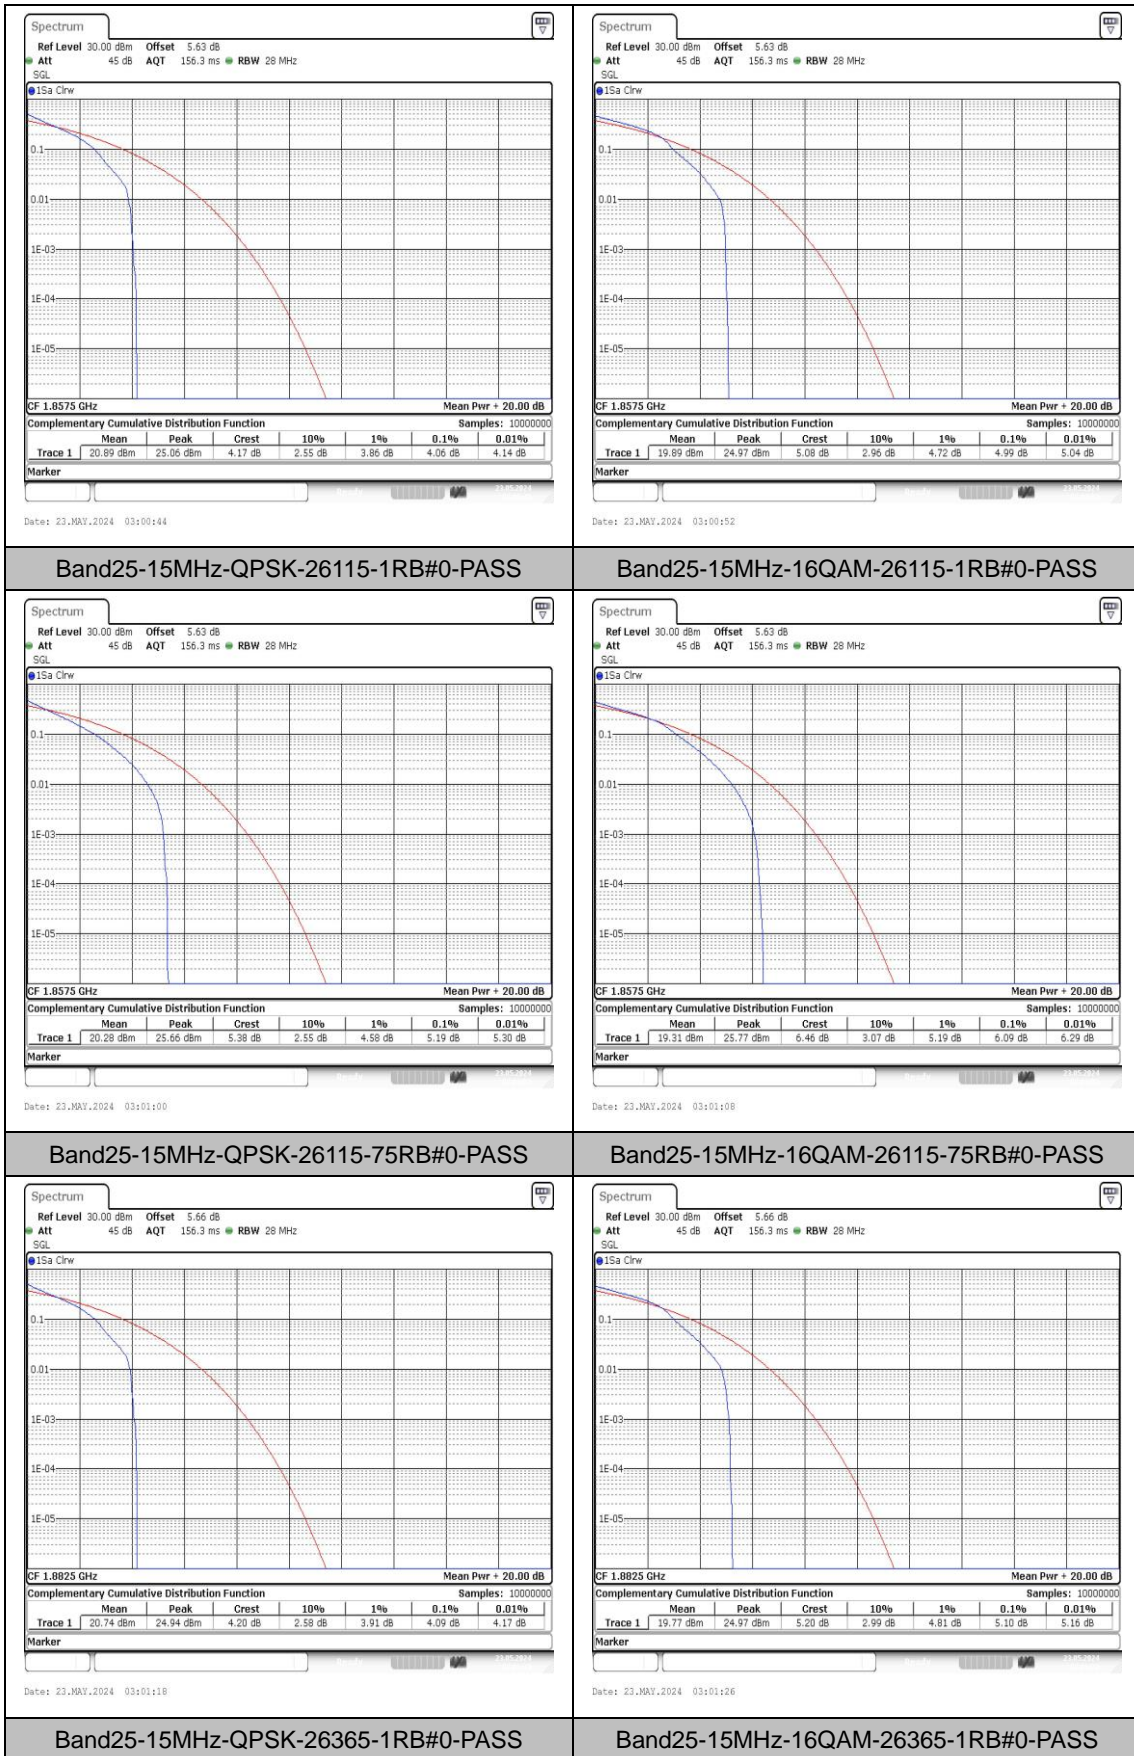

Test Graphs

Appendix C: 26dB Bandwidth and Occupied Bandwidth

Test Result

Band	Bandwidth	Modulation	Channel	RB Configuration	Occupied Bandwidth (MHz)	26dB Bandwidth (MHz)	Verdict
Band25	1.4MHz	QPSK	26047	6RB#0	1.108	1.39	PASS
Band25	1.4MHz	16QAM	26047	6RB#0	1.098	1.36	PASS
Band25	1.4MHz	QPSK	26365	6RB#0	1.103	1.39	PASS
Band25	1.4MHz	16QAM	26365	6RB#0	1.103	1.38	PASS
Band25	1.4MHz	QPSK	26683	6RB#0	1.108	1.35	PASS
Band25	1.4MHz	16QAM	26683	6RB#0	1.103	1.34	PASS
Band25	3MHz	QPSK	26055	15RB#0	2.705	3.06	PASS
Band25	3MHz	16QAM	26055	15RB#0	2.696	3.06	PASS
Band25	3MHz	QPSK	26365	15RB#0	2.705	3.07	PASS
Band25	3MHz	16QAM	26365	15RB#0	2.705	3.09	PASS
Band25	3MHz	QPSK	26675	15RB#0	2.705	3.06	PASS
Band25	3MHz	16QAM	26675	15RB#0	2.705	3.08	PASS
Band25	5MHz	QPSK	26065	25RB#0	4.535	5.21	PASS
Band25	5MHz	16QAM	26065	25RB#0	4.525	5.11	PASS
Band25	5MHz	QPSK	26365	25RB#0	4.525	5.24	PASS
Band25	5MHz	16QAM	26365	25RB#0	4.525	5.19	PASS
Band25	5MHz	QPSK	26665	25RB#0	4.535	5.21	PASS
Band25	5MHz	16QAM	26665	25RB#0	4.535	5.22	PASS
Band25	10MHz	QPSK	26090	50RB#0	9.018	10.20	PASS
Band25	10MHz	16QAM	26090	50RB#0	9.018	10.07	PASS
Band25	10MHz	QPSK	26365	50RB#0	9.018	10.13	PASS
Band25	10MHz	16QAM	26365	50RB#0	9.018	10.10	PASS
Band25	10MHz	QPSK	26640	50RB#0	9.018	10.23	PASS
Band25	10MHz	16QAM	26640	50RB#0	9.018	10.10	PASS
Band25	15MHz	QPSK	26115	75RB#0	13.478	15.20	PASS
Band25	15MHz	16QAM	26115	75RB#0	13.527	15.10	PASS
Band25	15MHz	QPSK	26365	75RB#0	13.478	15.10	PASS
Band25	15MHz	16QAM	26365	75RB#0	13.478	15.00	PASS
Band25	15MHz	QPSK	26615	75RB#0	13.527	14.95	PASS
Band25	15MHz	16QAM	26615	75RB#0	13.478	15.00	PASS
Band25	20MHz	QPSK	26140	100RB#0	18.103	20.13	PASS
Band25	20MHz	16QAM	26140	100RB#0	18.17	20.20	PASS
Band25	20MHz	QPSK	26365	100RB#0	18.037	20.07	PASS