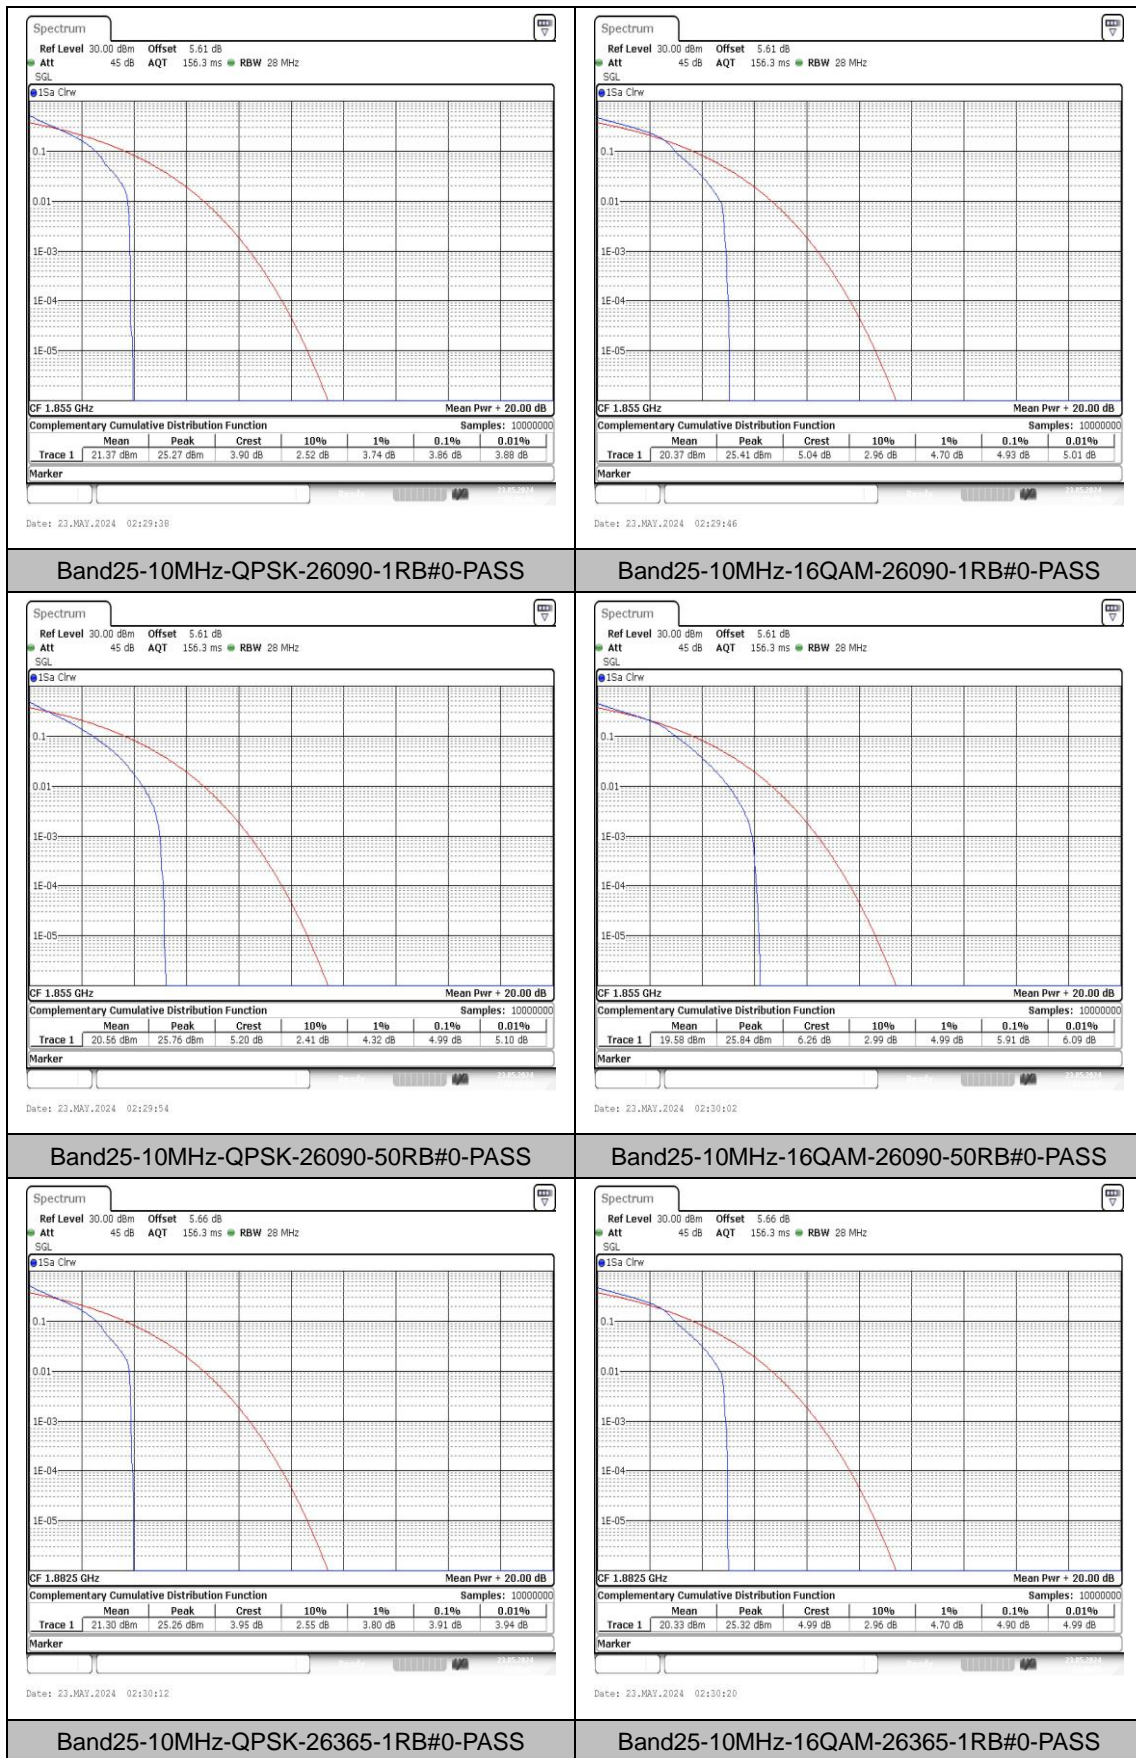

Test Graphs

Appendix C: 26dB Bandwidth and Occupied Bandwidth

Test Result

Band	Bandwidth	Modulation	Channel	RB Configuration	Occupied Bandwidth (MHz)	26dB Bandwidth (MHz)	Verdict
Band25	1.4MHz	QPSK	26047	6RB#0	1.108	1.39	PASS
Band25	1.4MHz	16QAM	26047	6RB#0	1.098	1.36	PASS
Band25	1.4MHz	QPSK	26365	6RB#0	1.103	1.39	PASS
Band25	1.4MHz	16QAM	26365	6RB#0	1.103	1.38	PASS
Band25	1.4MHz	QPSK	26683	6RB#0	1.108	1.35	PASS
Band25	1.4MHz	16QAM	26683	6RB#0	1.103	1.34	PASS
Band25	3MHz	QPSK	26055	15RB#0	2.705	3.06	PASS
Band25	3MHz	16QAM	26055	15RB#0	2.696	3.06	PASS
Band25	3MHz	QPSK	26365	15RB#0	2.705	3.07	PASS
Band25	3MHz	16QAM	26365	15RB#0	2.705	3.09	PASS
Band25	3MHz	QPSK	26675	15RB#0	2.705	3.06	PASS
Band25	3MHz	16QAM	26675	15RB#0	2.705	3.08	PASS
Band25	5MHz	QPSK	26065	25RB#0	4.535	5.21	PASS
Band25	5MHz	16QAM	26065	25RB#0	4.525	5.11	PASS
Band25	5MHz	QPSK	26365	25RB#0	4.525	5.24	PASS
Band25	5MHz	16QAM	26365	25RB#0	4.525	5.19	PASS
Band25	5MHz	QPSK	26665	25RB#0	4.535	5.21	PASS
Band25	5MHz	16QAM	26665	25RB#0	4.535	5.22	PASS
Band25	10MHz	QPSK	26090	50RB#0	9.018	10.20	PASS
Band25	10MHz	16QAM	26090	50RB#0	9.018	10.07	PASS
Band25	10MHz	QPSK	26365	50RB#0	9.018	10.13	PASS
Band25	10MHz	16QAM	26365	50RB#0	9.018	10.10	PASS
Band25	10MHz	QPSK	26640	50RB#0	9.018	10.23	PASS
Band25	10MHz	16QAM	26640	50RB#0	9.018	10.10	PASS
Band25	15MHz	QPSK	26115	75RB#0	13.478	15.20	PASS
Band25	15MHz	16QAM	26115	75RB#0	13.527	15.10	PASS
Band25	15MHz	QPSK	26365	75RB#0	13.478	15.10	PASS
Band25	15MHz	16QAM	26365	75RB#0	13.478	15.00	PASS
Band25	15MHz	QPSK	26615	75RB#0	13.527	14.95	PASS
Band25	15MHz	16QAM	26615	75RB#0	13.478	15.00	PASS
Band25	20MHz	QPSK	26140	100RB#0	18.103	20.13	PASS
Band25	20MHz	16QAM	26140	100RB#0	18.17	20.20	PASS
Band25	20MHz	QPSK	26365	100RB#0	18.037	20.07	PASS

Band25	20MHz	16QAM	26365	100RB#0	18.103	20.13	PASS
Band25	20MHz	QPSK	26590	100RB#0	17.97	20.13	PASS
Band25	20MHz	16QAM	26590	100RB#0	18.037	20.20	PASS