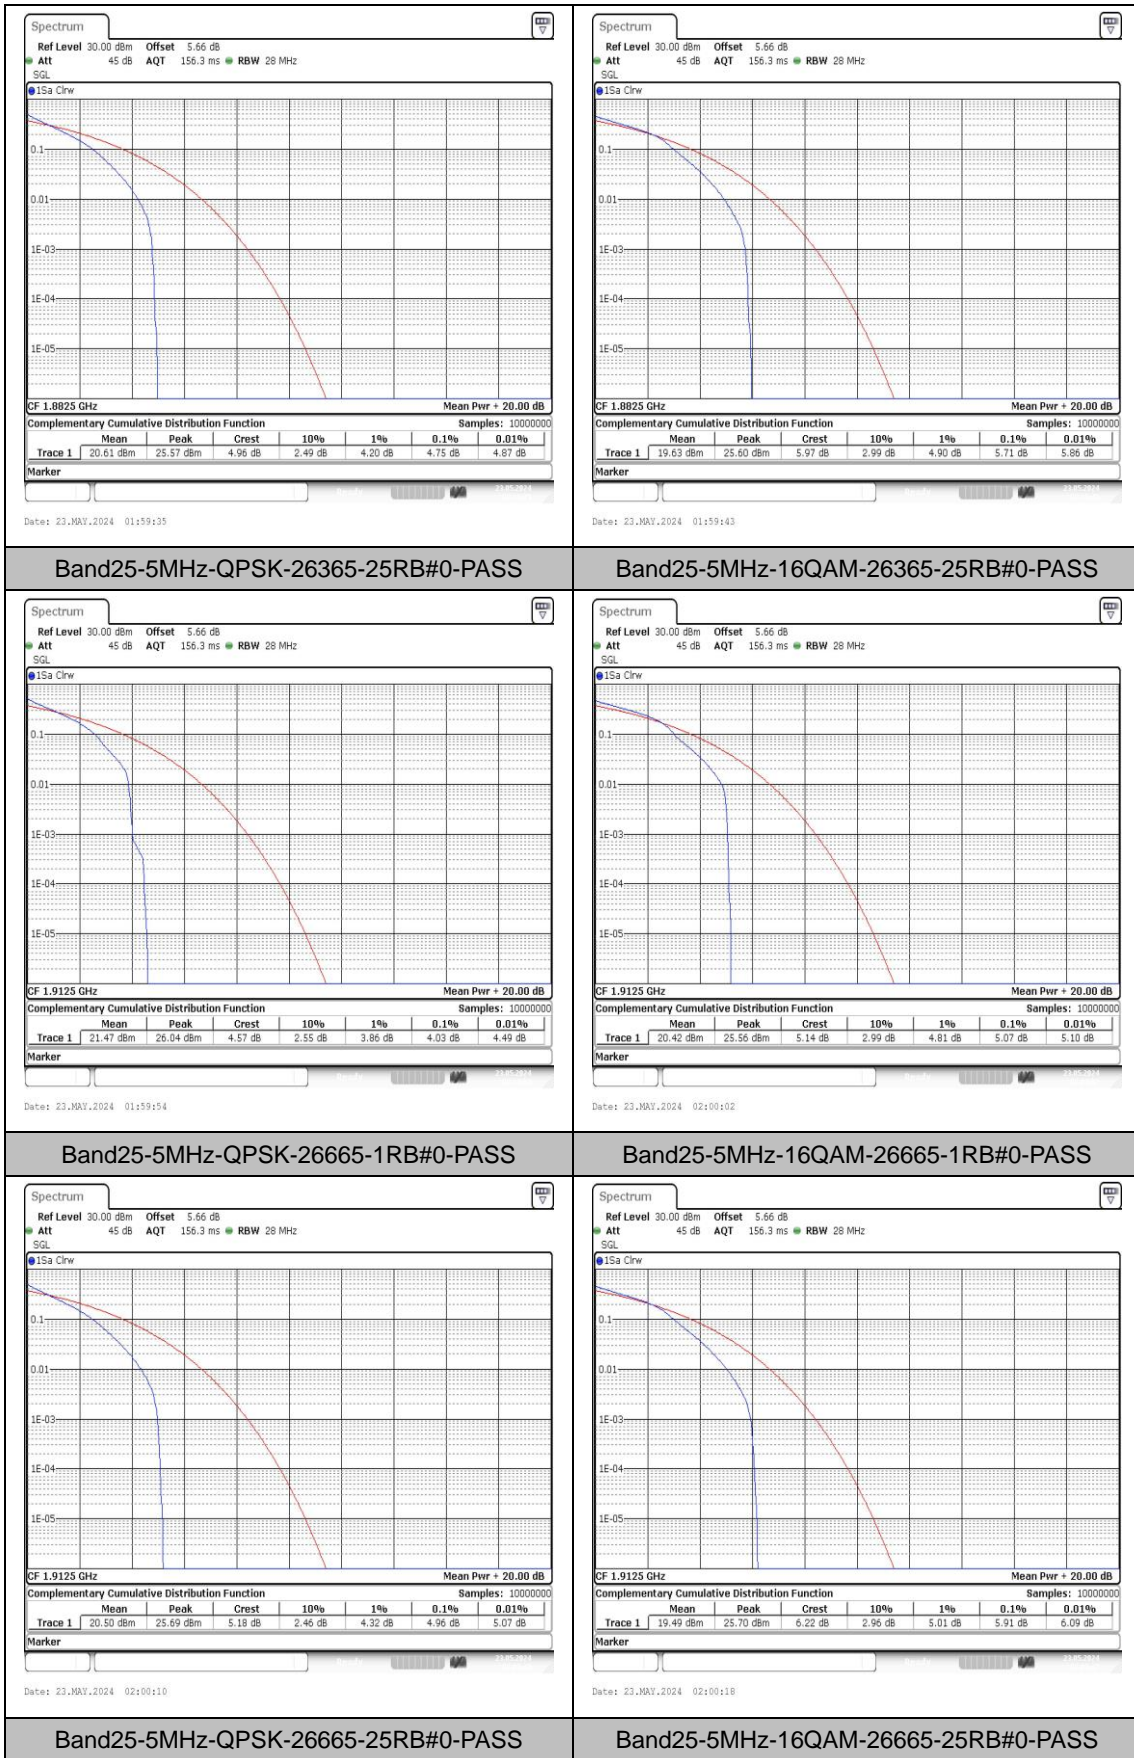

Test Graphs

Appendix C: 26dB Bandwidth and Occupied Bandwidth

Test Result

Band	Bandwidth	Modulation	Channel	RB Configuration	Occupied Bandwidth (MHz)	26dB Bandwidth (MHz)	Verdict
Band25	1.4MHz	QPSK	26047	6RB#0	1.108	1.39	PASS
Band25	1.4MHz	16QAM	26047	6RB#0	1.098	1.36	PASS
Band25	1.4MHz	QPSK	26365	6RB#0	1.103	1.39	PASS
Band25	1.4MHz	16QAM	26365	6RB#0	1.103	1.38	PASS
Band25	1.4MHz	QPSK	26683	6RB#0	1.108	1.35	PASS
Band25	1.4MHz	16QAM	26683	6RB#0	1.103	1.34	PASS
Band25	3MHz	QPSK	26055	15RB#0	2.705	3.06	PASS
Band25	3MHz	16QAM	26055	15RB#0	2.696	3.06	PASS
Band25	3MHz	QPSK	26365	15RB#0	2.705	3.07	PASS
Band25	3MHz	16QAM	26365	15RB#0	2.705	3.09	PASS
Band25	3MHz	QPSK	26675	15RB#0	2.705	3.06	PASS
Band25	3MHz	16QAM	26675	15RB#0	2.705	3.08	PASS
Band25	5MHz	QPSK	26065	25RB#0	4.535	5.21	PASS
Band25	5MHz	16QAM	26065	25RB#0	4.525	5.11	PASS
Band25	5MHz	QPSK	26365	25RB#0	4.525	5.24	PASS
Band25	5MHz	16QAM	26365	25RB#0	4.525	5.19	PASS
Band25	5MHz	QPSK	26665	25RB#0	4.535	5.21	PASS
Band25	5MHz	16QAM	26665	25RB#0	4.535	5.22	PASS
Band25	10MHz	QPSK	26090	50RB#0	9.018	10.20	PASS
Band25	10MHz	16QAM	26090	50RB#0	9.018	10.07	PASS
Band25	10MHz	QPSK	26365	50RB#0	9.018	10.13	PASS
Band25	10MHz	16QAM	26365	50RB#0	9.018	10.10	PASS
Band25	10MHz	QPSK	26640	50RB#0	9.018	10.23	PASS
Band25	10MHz	16QAM	26640	50RB#0	9.018	10.10	PASS
Band25	15MHz	QPSK	26115	75RB#0	13.478	15.20	PASS
Band25	15MHz	16QAM	26115	75RB#0	13.527	15.10	PASS
Band25	15MHz	QPSK	26365	75RB#0	13.478	15.10	PASS
Band25	15MHz	16QAM	26365	75RB#0	13.478	15.00	PASS
Band25	15MHz	QPSK	26615	75RB#0	13.527	14.95	PASS
Band25	15MHz	16QAM	26615	75RB#0	13.478	15.00	PASS
Band25	20MHz	QPSK	26140	100RB#0	18.103	20.13	PASS
Band25	20MHz	16QAM	26140	100RB#0	18.17	20.20	PASS
Band25	20MHz	QPSK	26365	100RB#0	18.037	20.07	PASS