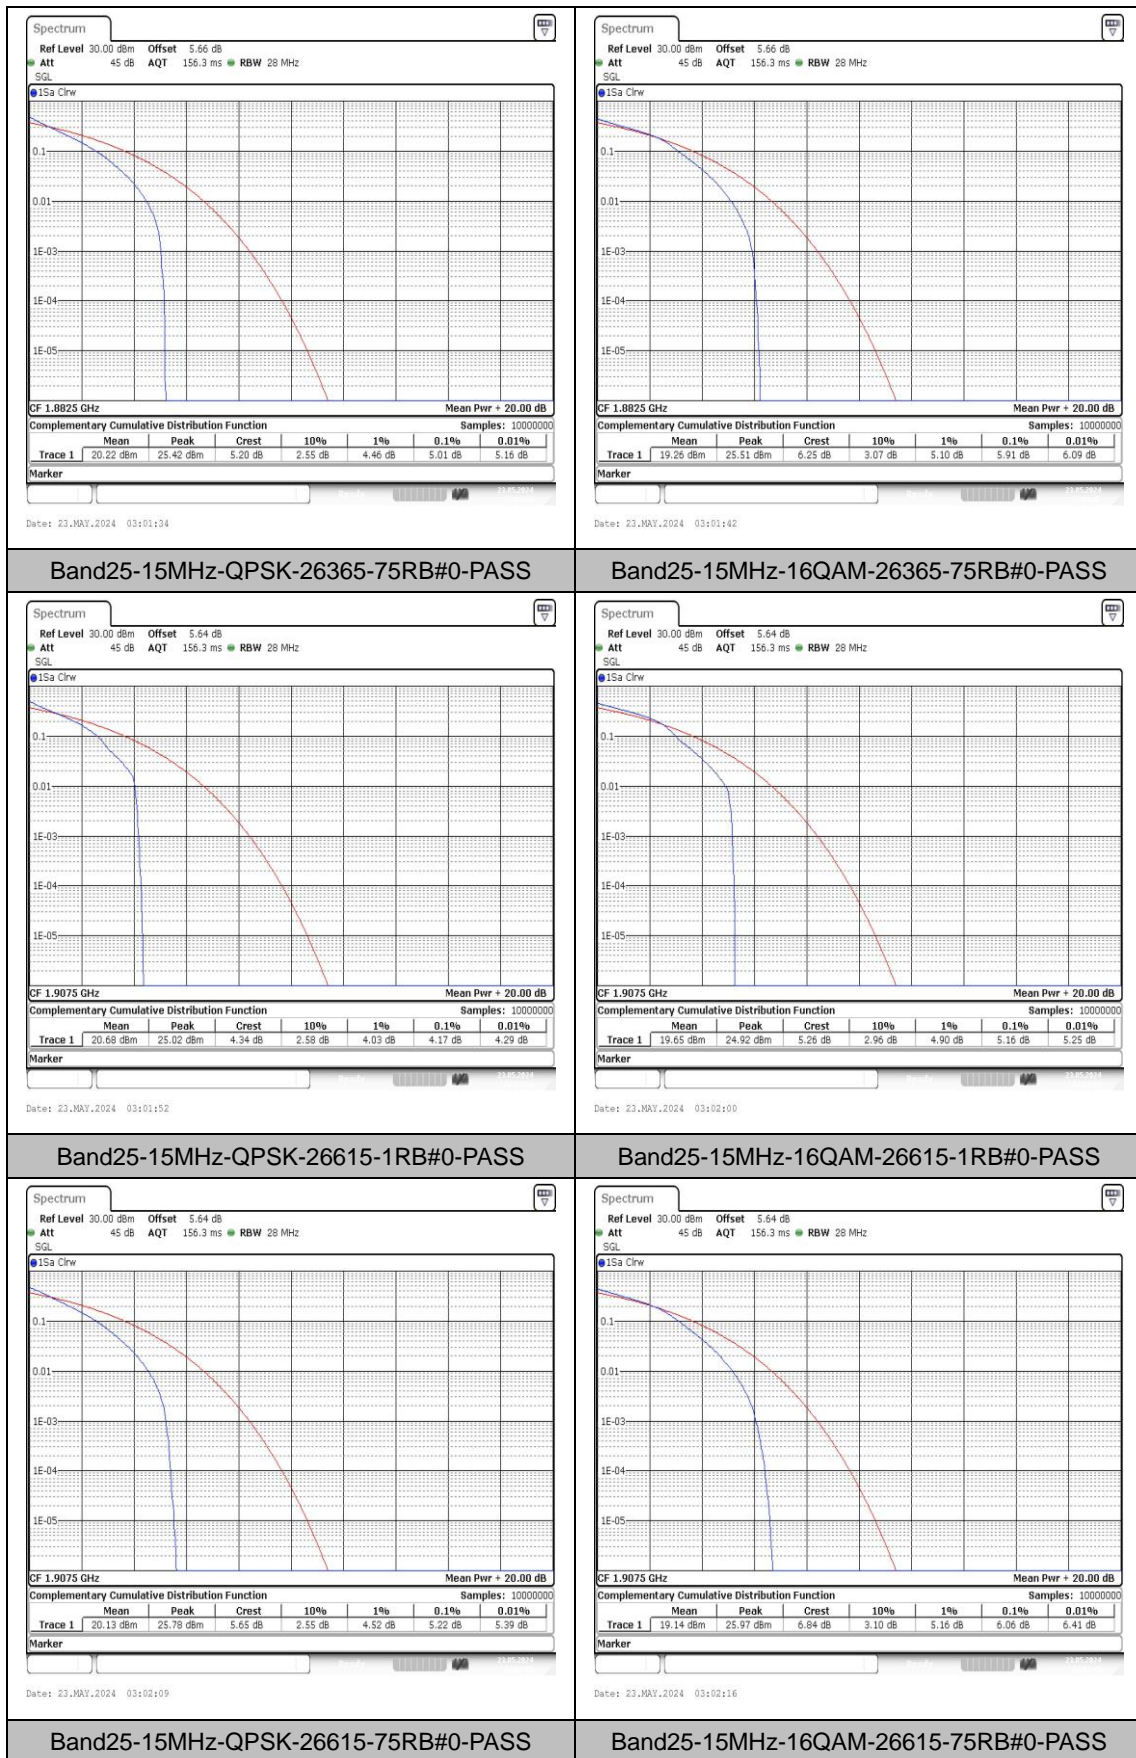

Test Graphs

Appendix C: 26dB Bandwidth and Occupied Bandwidth

Test Result

Band	Bandwidth	Modulation	Channel	RB Configuration	Occupied Bandwidth (MHz)	26dB Bandwidth (MHz)	Verdict
Band25	1.4MHz	QPSK	26047	6RB#0	1.108	1.39	PASS
Band25	1.4MHz	16QAM	26047	6RB#0	1.098	1.36	PASS
Band25	1.4MHz	QPSK	26365	6RB#0	1.103	1.39	PASS
Band25	1.4MHz	16QAM	26365	6RB#0	1.103	1.38	PASS
Band25	1.4MHz	QPSK	26683	6RB#0	1.108	1.35	PASS
Band25	1.4MHz	16QAM	26683	6RB#0	1.103	1.34	PASS
Band25	3MHz	QPSK	26055	15RB#0	2.705	3.06	PASS
Band25	3MHz	16QAM	26055	15RB#0	2.696	3.06	PASS
Band25	3MHz	QPSK	26365	15RB#0	2.705	3.07	PASS
Band25	3MHz	16QAM	26365	15RB#0	2.705	3.09	PASS
Band25	3MHz	QPSK	26675	15RB#0	2.705	3.06	PASS
Band25	3MHz	16QAM	26675	15RB#0	2.705	3.08	PASS
Band25	5MHz	QPSK	26065	25RB#0	4.535	5.21	PASS
Band25	5MHz	16QAM	26065	25RB#0	4.525	5.11	PASS
Band25	5MHz	QPSK	26365	25RB#0	4.525	5.24	PASS
Band25	5MHz	16QAM	26365	25RB#0	4.525	5.19	PASS
Band25	5MHz	QPSK	26665	25RB#0	4.535	5.21	PASS
Band25	5MHz	16QAM	26665	25RB#0	4.535	5.22	PASS
Band25	10MHz	QPSK	26090	50RB#0	9.018	10.20	PASS
Band25	10MHz	16QAM	26090	50RB#0	9.018	10.07	PASS
Band25	10MHz	QPSK	26365	50RB#0	9.018	10.13	PASS
Band25	10MHz	16QAM	26365	50RB#0	9.018	10.10	PASS
Band25	10MHz	QPSK	26640	50RB#0	9.018	10.23	PASS
Band25	10MHz	16QAM	26640	50RB#0	9.018	10.10	PASS
Band25	15MHz	QPSK	26115	75RB#0	13.478	15.20	PASS
Band25	15MHz	16QAM	26115	75RB#0	13.527	15.10	PASS
Band25	15MHz	QPSK	26365	75RB#0	13.478	15.10	PASS
Band25	15MHz	16QAM	26365	75RB#0	13.478	15.00	PASS
Band25	15MHz	QPSK	26615	75RB#0	13.527	14.95	PASS
Band25	15MHz	16QAM	26615	75RB#0	13.478	15.00	PASS
Band25	20MHz	QPSK	26140	100RB#0	18.103	20.13	PASS
Band25	20MHz	16QAM	26140	100RB#0	18.17	20.20	PASS
Band25	20MHz	QPSK	26365	100RB#0	18.037	20.07	PASS