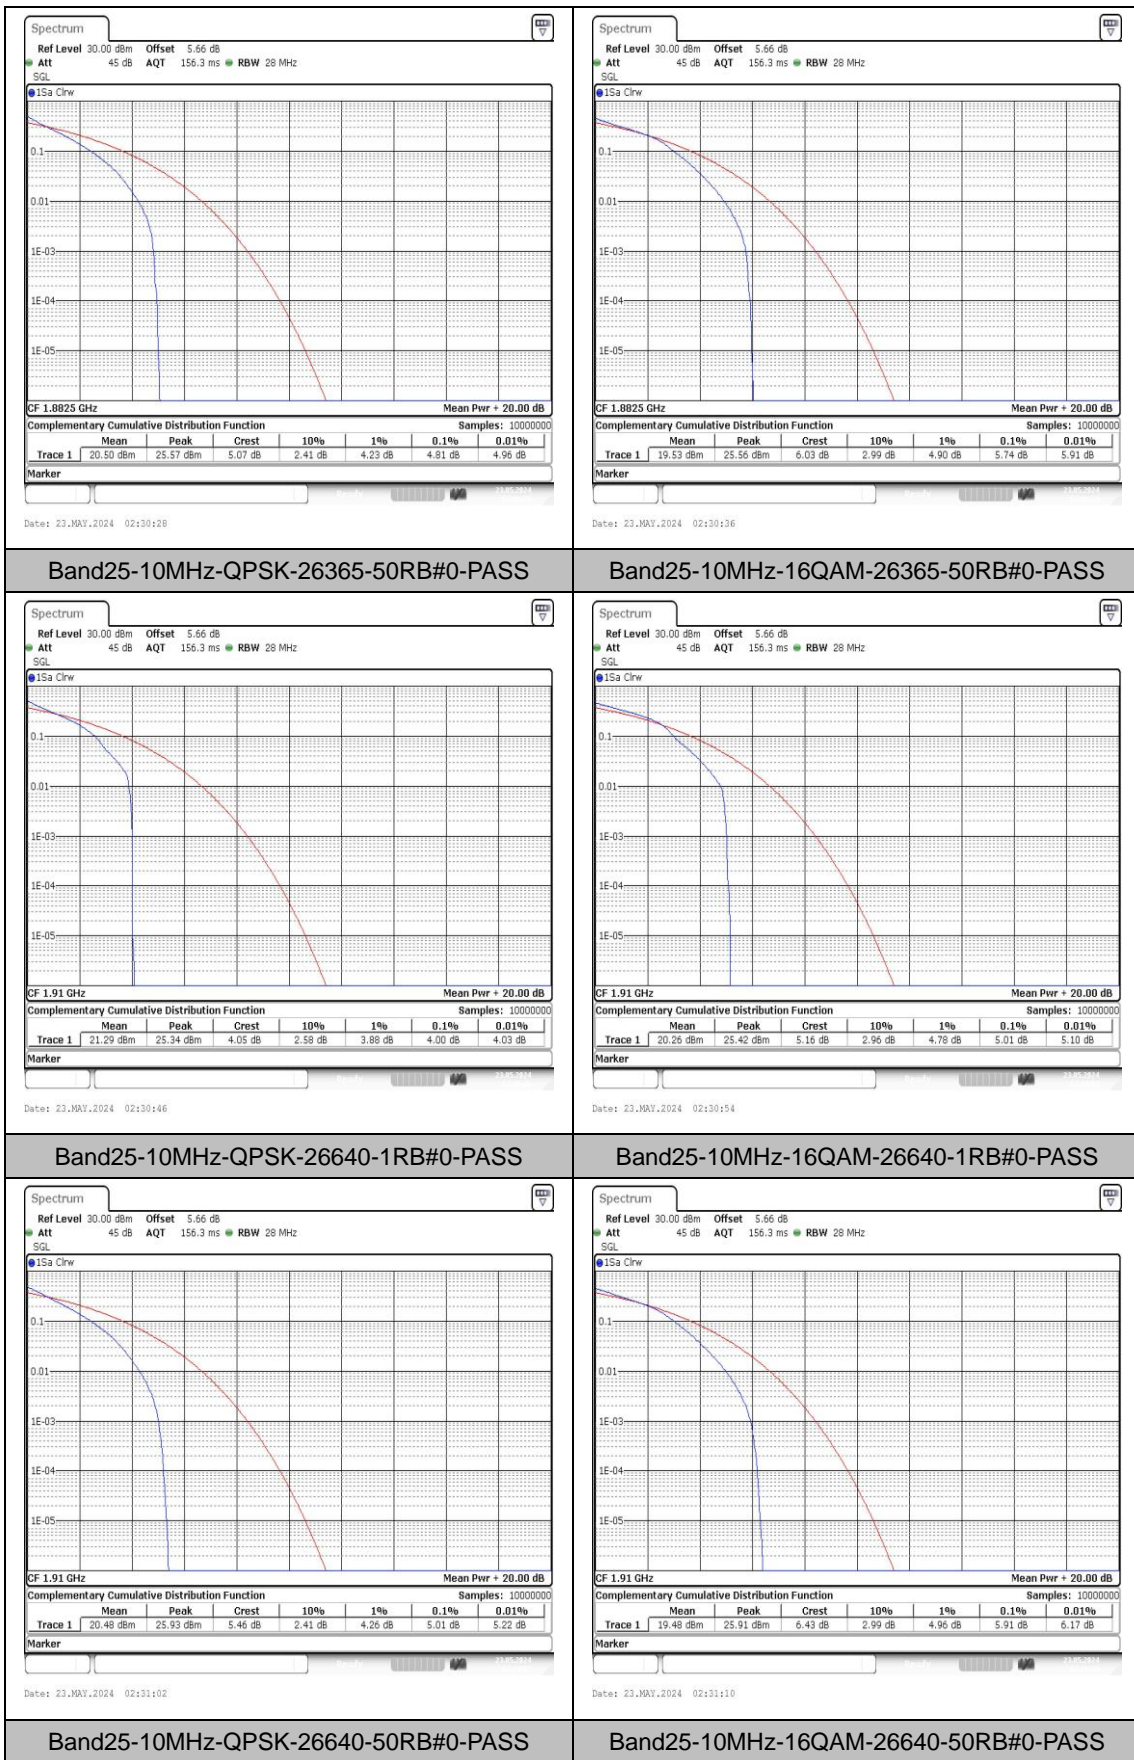

Test Graphs

Appendix C: 26dB Bandwidth and Occupied Bandwidth

Test Result

Band	Bandwidth	Modulation	Channel	RB Configuration	Occupied Bandwidth (MHz)	26dB Bandwidth (MHz)	Verdict
Band25	1.4MHz	QPSK	26047	6RB#0	1.108	1.39	PASS
Band25	1.4MHz	16QAM	26047	6RB#0	1.098	1.36	PASS
Band25	1.4MHz	QPSK	26365	6RB#0	1.103	1.39	PASS
Band25	1.4MHz	16QAM	26365	6RB#0	1.103	1.38	PASS
Band25	1.4MHz	QPSK	26683	6RB#0	1.108	1.35	PASS
Band25	1.4MHz	16QAM	26683	6RB#0	1.103	1.34	PASS
Band25	3MHz	QPSK	26055	15RB#0	2.705	3.06	PASS
Band25	3MHz	16QAM	26055	15RB#0	2.696	3.06	PASS
Band25	3MHz	QPSK	26365	15RB#0	2.705	3.07	PASS
Band25	3MHz	16QAM	26365	15RB#0	2.705	3.09	PASS
Band25	3MHz	QPSK	26675	15RB#0	2.705	3.06	PASS
Band25	3MHz	16QAM	26675	15RB#0	2.705	3.08	PASS
Band25	5MHz	QPSK	26065	25RB#0	4.535	5.21	PASS
Band25	5MHz	16QAM	26065	25RB#0	4.525	5.11	PASS
Band25	5MHz	QPSK	26365	25RB#0	4.525	5.24	PASS
Band25	5MHz	16QAM	26365	25RB#0	4.525	5.19	PASS
Band25	5MHz	QPSK	26665	25RB#0	4.535	5.21	PASS
Band25	5MHz	16QAM	26665	25RB#0	4.535	5.22	PASS
Band25	10MHz	QPSK	26090	50RB#0	9.018	10.20	PASS
Band25	10MHz	16QAM	26090	50RB#0	9.018	10.07	PASS
Band25	10MHz	QPSK	26365	50RB#0	9.018	10.13	PASS
Band25	10MHz	16QAM	26365	50RB#0	9.018	10.10	PASS
Band25	10MHz	QPSK	26640	50RB#0	9.018	10.23	PASS
Band25	10MHz	16QAM	26640	50RB#0	9.018	10.10	PASS
Band25	15MHz	QPSK	26115	75RB#0	13.478	15.20	PASS
Band25	15MHz	16QAM	26115	75RB#0	13.527	15.10	PASS
Band25	15MHz	QPSK	26365	75RB#0	13.478	15.10	PASS
Band25	15MHz	16QAM	26365	75RB#0	13.478	15.00	PASS
Band25	15MHz	QPSK	26615	75RB#0	13.527	14.95	PASS
Band25	15MHz	16QAM	26615	75RB#0	13.478	15.00	PASS
Band25	20MHz	QPSK	26140	100RB#0	18.103	20.13	PASS
Band25	20MHz	16QAM	26140	100RB#0	18.17	20.20	PASS
Band25	20MHz	QPSK	26365	100RB#0	18.037	20.07	PASS