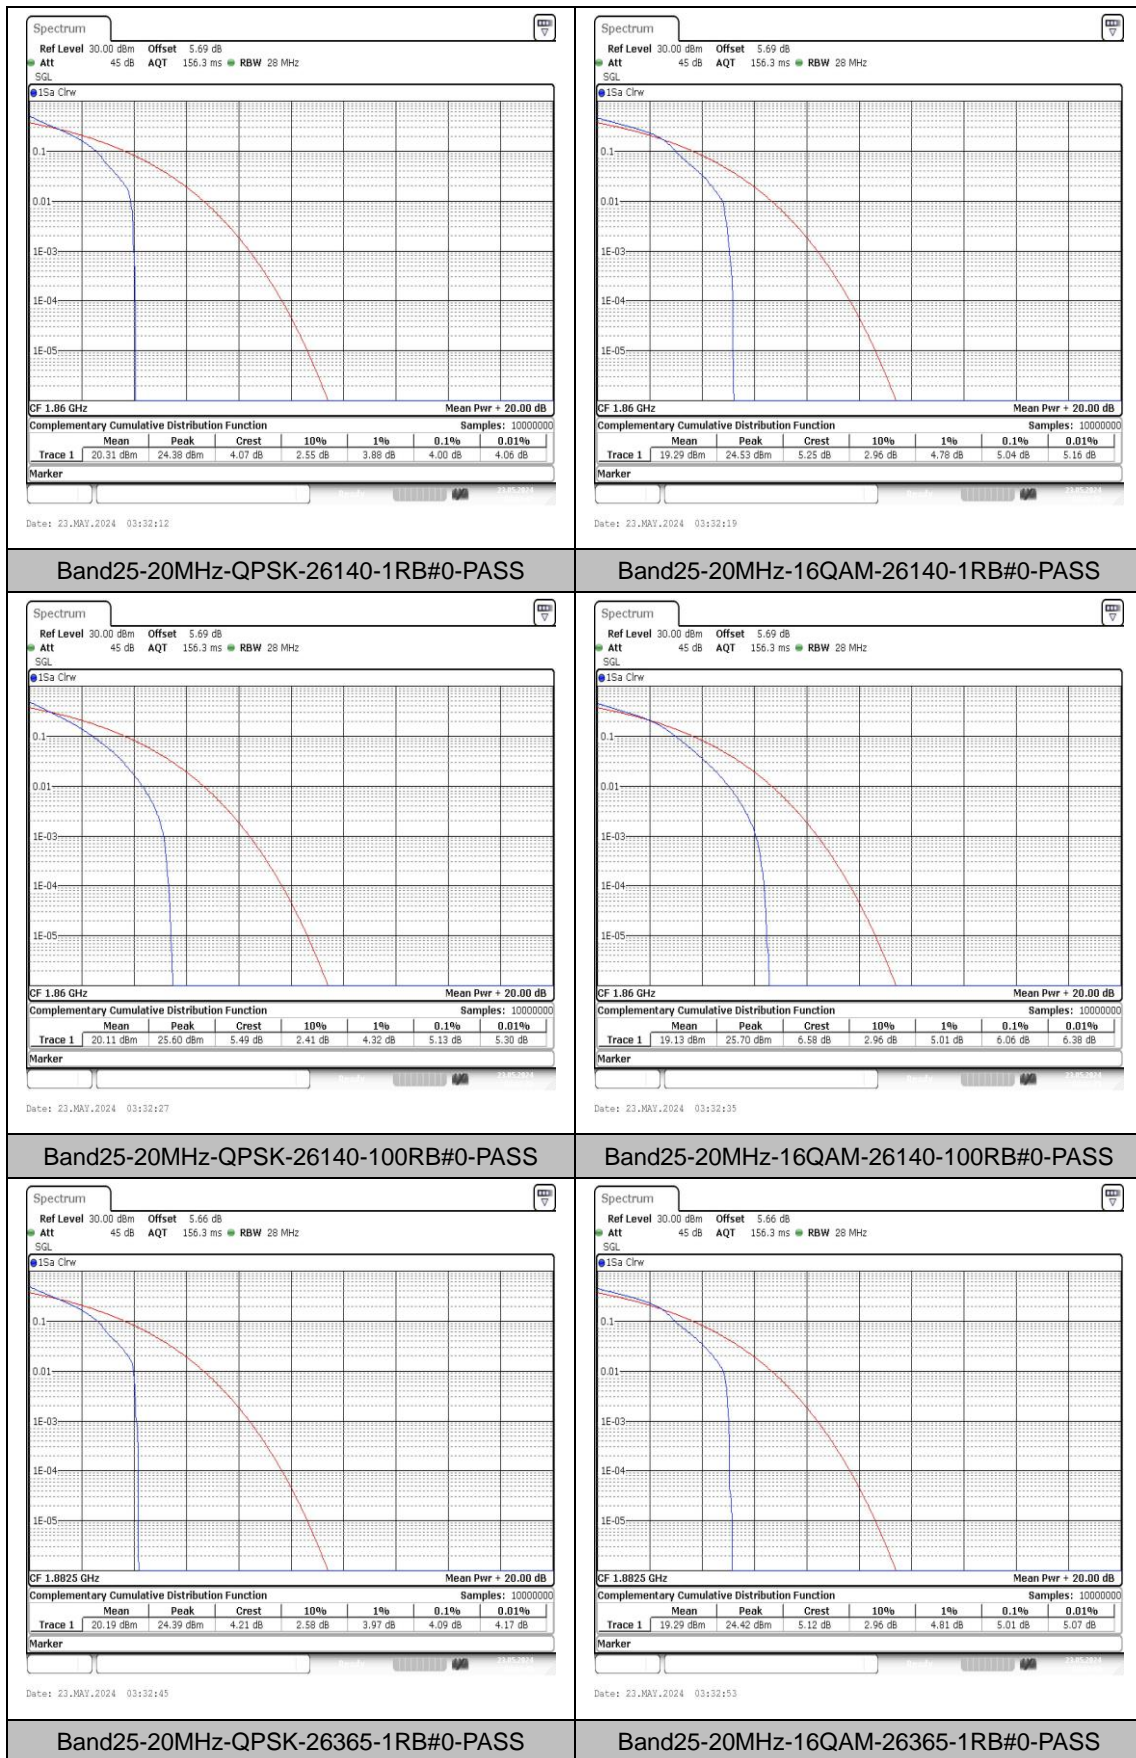

Test Graphs

Appendix C: 26dB Bandwidth and Occupied Bandwidth

Test Result

Band	Bandwidth	Modulation	Channel	RB Configuration	Occupied Bandwidth (MHz)	26dB Bandwidth (MHz)	Verdict
Band25	1.4MHz	QPSK	26047	6RB#0	1.108	1.39	PASS
Band25	1.4MHz	16QAM	26047	6RB#0	1.098	1.36	PASS
Band25	1.4MHz	QPSK	26365	6RB#0	1.103	1.39	PASS
Band25	1.4MHz	16QAM	26365	6RB#0	1.103	1.38	PASS
Band25	1.4MHz	QPSK	26683	6RB#0	1.108	1.35	PASS
Band25	1.4MHz	16QAM	26683	6RB#0	1.103	1.34	PASS
Band25	3MHz	QPSK	26055	15RB#0	2.705	3.06	PASS
Band25	3MHz	16QAM	26055	15RB#0	2.696	3.06	PASS
Band25	3MHz	QPSK	26365	15RB#0	2.705	3.07	PASS
Band25	3MHz	16QAM	26365	15RB#0	2.705	3.09	PASS
Band25	3MHz	QPSK	26675	15RB#0	2.705	3.06	PASS
Band25	3MHz	16QAM	26675	15RB#0	2.705	3.08	PASS
Band25	5MHz	QPSK	26065	25RB#0	4.535	5.21	PASS
Band25	5MHz	16QAM	26065	25RB#0	4.525	5.11	PASS
Band25	5MHz	QPSK	26365	25RB#0	4.525	5.24	PASS
Band25	5MHz	16QAM	26365	25RB#0	4.525	5.19	PASS
Band25	5MHz	QPSK	26665	25RB#0	4.535	5.21	PASS
Band25	5MHz	16QAM	26665	25RB#0	4.535	5.22	PASS
Band25	10MHz	QPSK	26090	50RB#0	9.018	10.20	PASS
Band25	10MHz	16QAM	26090	50RB#0	9.018	10.07	PASS
Band25	10MHz	QPSK	26365	50RB#0	9.018	10.13	PASS
Band25	10MHz	16QAM	26365	50RB#0	9.018	10.10	PASS
Band25	10MHz	QPSK	26640	50RB#0	9.018	10.23	PASS
Band25	10MHz	16QAM	26640	50RB#0	9.018	10.10	PASS
Band25	15MHz	QPSK	26115	75RB#0	13.478	15.20	PASS
Band25	15MHz	16QAM	26115	75RB#0	13.527	15.10	PASS
Band25	15MHz	QPSK	26365	75RB#0	13.478	15.10	PASS
Band25	15MHz	16QAM	26365	75RB#0	13.478	15.00	PASS
Band25	15MHz	QPSK	26615	75RB#0	13.527	14.95	PASS
Band25	15MHz	16QAM	26615	75RB#0	13.478	15.00	PASS
Band25	20MHz	QPSK	26140	100RB#0	18.103	20.13	PASS
Band25	20MHz	16QAM	26140	100RB#0	18.17	20.20	PASS
Band25	20MHz	QPSK	26365	100RB#0	18.037	20.07	PASS