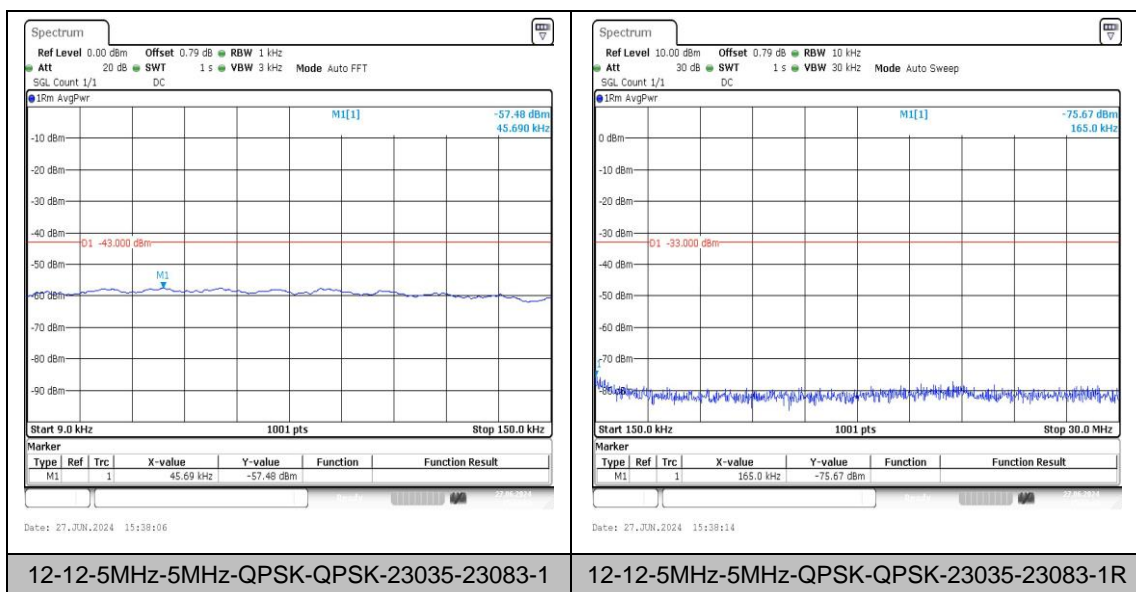

12-1 2	5MHz-10M Hz	16QAM-16Q AM	23058-231 30	1RB#0-1RB#4 9	30~1000MHz	-68.2 4	PASS
12-1 2	5MHz-10M Hz	16QAM-16Q AM	23058-231 30	1RB#0-1RB#4 9	1000~20000M Hz	-49.1 2	PASS
12-1 2	5MHz-10M Hz	16QAM-16Q AM	23058-231 30	1RB#0-1RB#4 9	20000~27000M Hz	-34.2 2	PASS
12-1 2	5MHz-10M Hz	QPSK-QPSK	23058-231 30	25RB#0-50RB #0	0.009~0.15MHz	-79.4 7	PASS
12-1 2	5MHz-10M Hz	QPSK-QPSK	23058-231 30	25RB#0-50RB #0	0.15~30MHz	-75.1 5	PASS
12-1 2	5MHz-10M Hz	QPSK-QPSK	23058-231 30	25RB#0-50RB #0	30~1000MHz	-68.0 4	PASS
12-1 2	5MHz-10M Hz	QPSK-QPSK	23058-231 30	25RB#0-50RB #0	1000~20000M Hz	-49.2 8	PASS
12-1 2	5MHz-10M Hz	QPSK-QPSK	23058-231 30	25RB#0-50RB #0	20000~27000M Hz	-34.1 7	PASS
12-1 2	5MHz-10M Hz	16QAM-16Q AM	23058-231 30	25RB#0-50RB #0	0.009~0.15MHz	-80.9 8	PASS
12-1 2	5MHz-10M Hz	16QAM-16Q AM	23058-231 30	25RB#0-50RB #0	0.15~30MHz	-75.0 8	PASS
12-1 2	5MHz-10M Hz	16QAM-16Q AM	23058-231 30	25RB#0-50RB #0	30~1000MHz	-68.2 8	PASS
12-1 2	5MHz-10M Hz	16QAM-16Q AM	23058-231 30	25RB#0-50RB #0	1000~20000M Hz	-49.2 2	PASS
12-1 2	5MHz-10M Hz	16QAM-16Q AM	23058-231 30	25RB#0-50RB #0	20000~27000M Hz	-34.0 4	PASS

Test Graphs