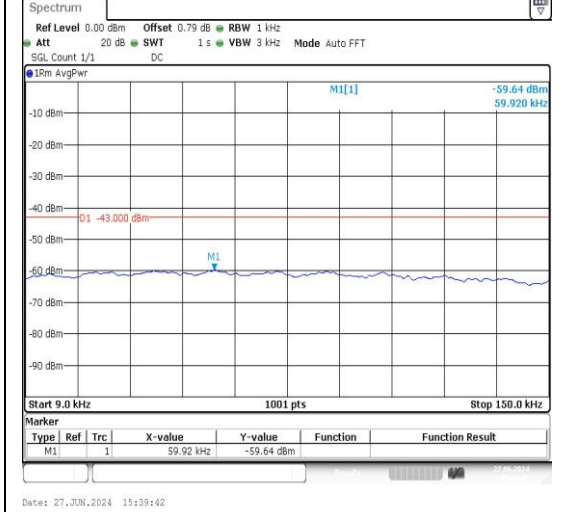

12-12-5MHz-5MHz-16QAM-16QAM-23035-23083
-1RB#0-ORB#0-1000~20000MHz-PASS

Date: 27 JUN 2024 15:39:42