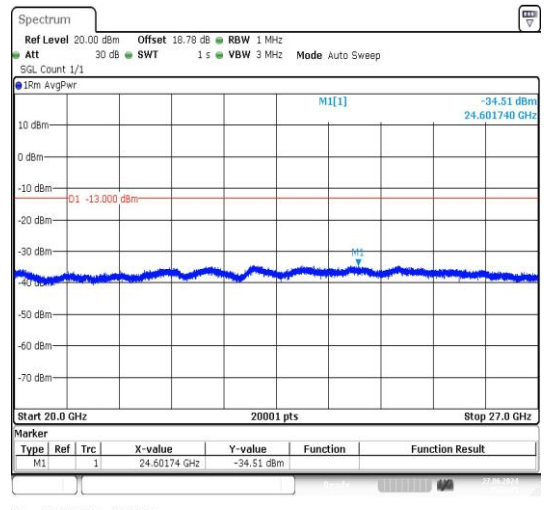

12-12-5MHz-5MHz-16QAM-16QAM-23035-23083-
1RB#0-ORB#0-30~1000MHz-PASS

Date: 27 JUN 2024 15:39:25