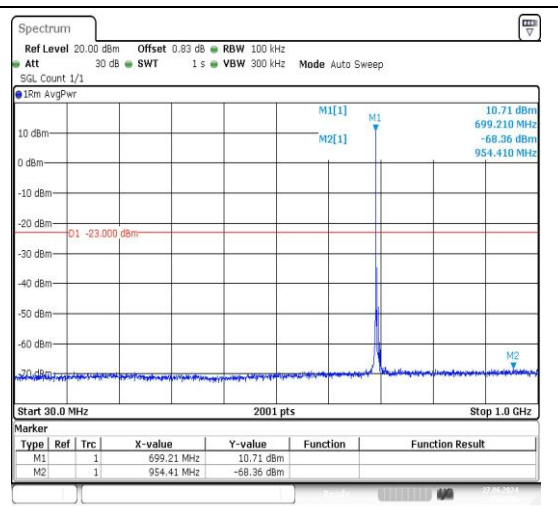

Test Graphs

Date: 27 JUN 2024 15:39:00

12-12-5MHz-5MHz-16QAM-16QAM-23035-23083
-1RB#0-ORB#0-0.15~30MHz-PASS

Date: 27 JUN 2024 15:39:08

12-12-5MHz-5MHz-16QAM-16QAM-23035-23083-
1RB#0-ORB#0-30~1000MHz-PASS

Date: 27 JUN 2024 15:39:17