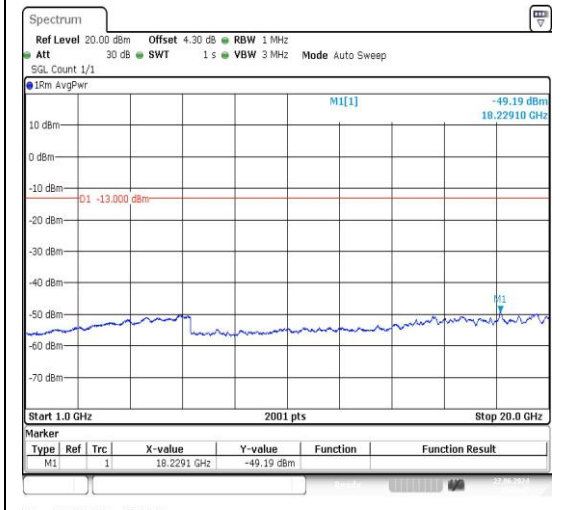

Test Graphs

Date: 27 JUN 2024 15:39:00

12-12-5MHz-5MHz-16QAM-16QAM-23035-23083
-1RB#0-ORB#0-0.15~30MHz-PASS

Date: 27 JUN 2024 15:39:08

12-12-5MHz-5MHz-16QAM-16QAM-23035-23083-
1RB#0-ORB#0-30~1000MHz-PASS

Date: 27 JUN 2024 15:39:17