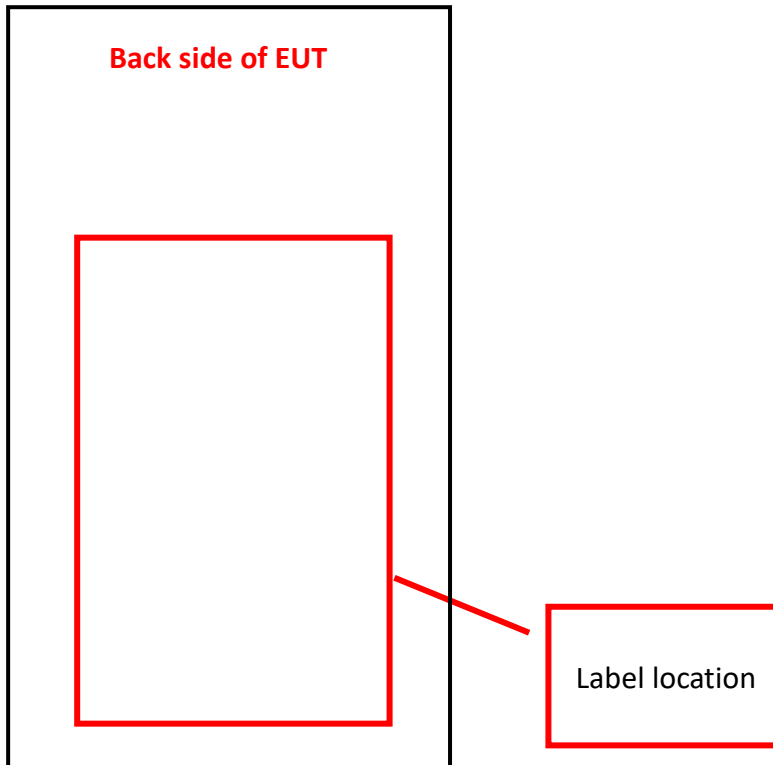

FCC ID: RYQSTTM21VAPP

The label will be permanently affixed and readily visible.