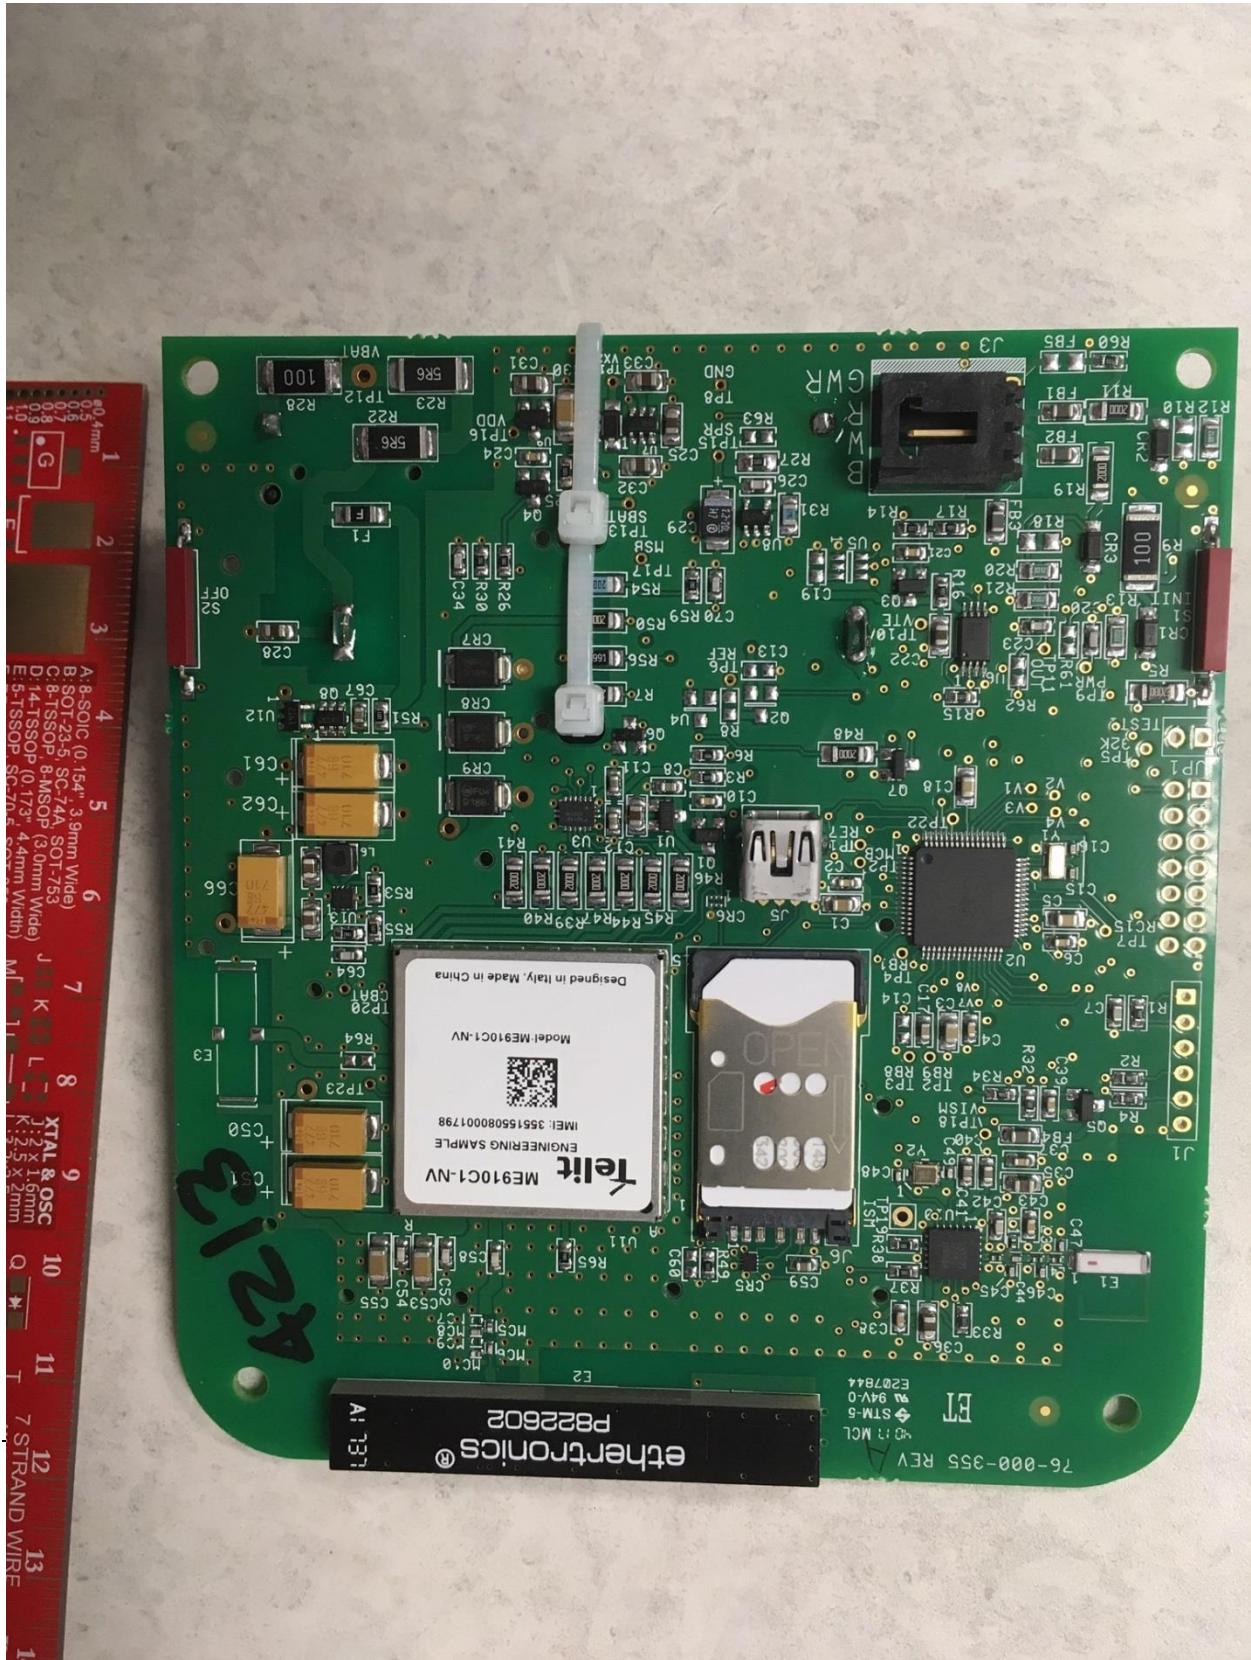

Internal Photos

Internal Photos

Internal Photos

Internal Photos

Internal Photos

Show both 916.48 MHz transmitter and pre-approved cellular transmitter