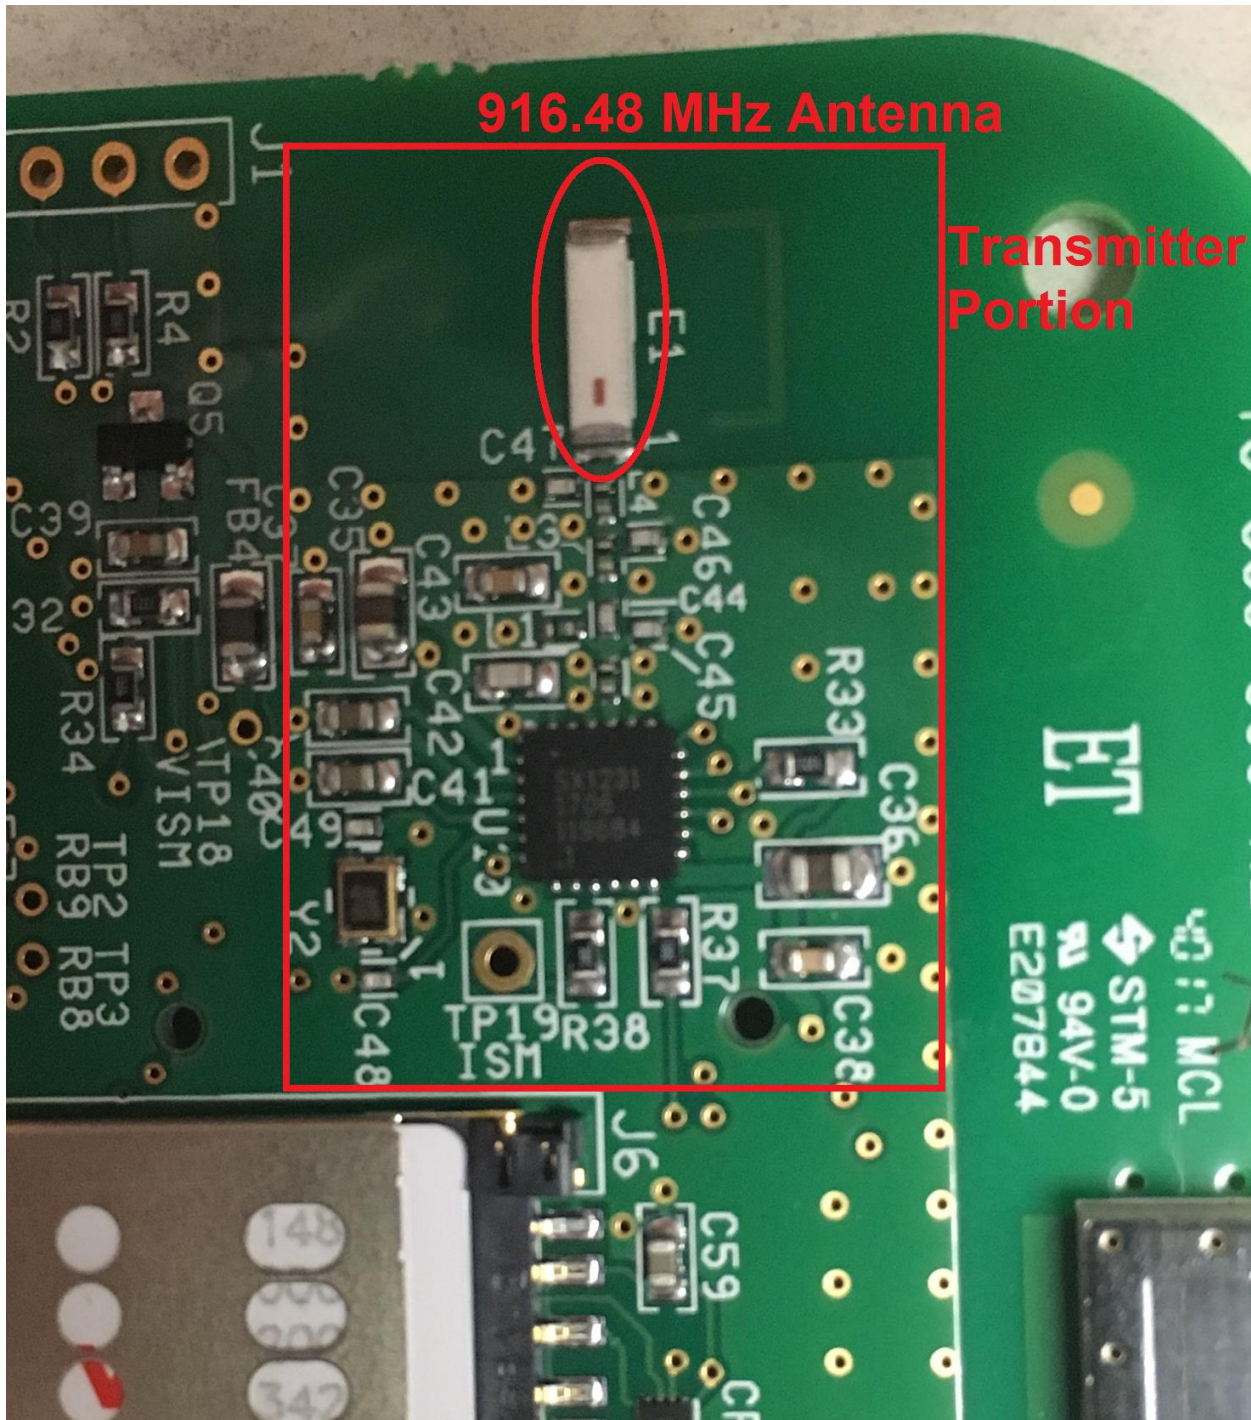

Internal Photos

Internal Photos

Internal Photos

Internal Photos

Internal Photos

Show both 916.48 MHz transmitter and pre-approved cellular transmitter