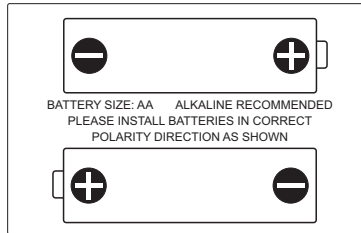

LABELS FOR THE HOME COMFORT ZONES SMART CONTROLLER

Battery Label

Smart Controller ID Label

FCC, Manufacturing Origin, and Information Label

FCC LABEL PLACEMENT ON THE HOME COMFORT ZONES SMART CONTROLLER