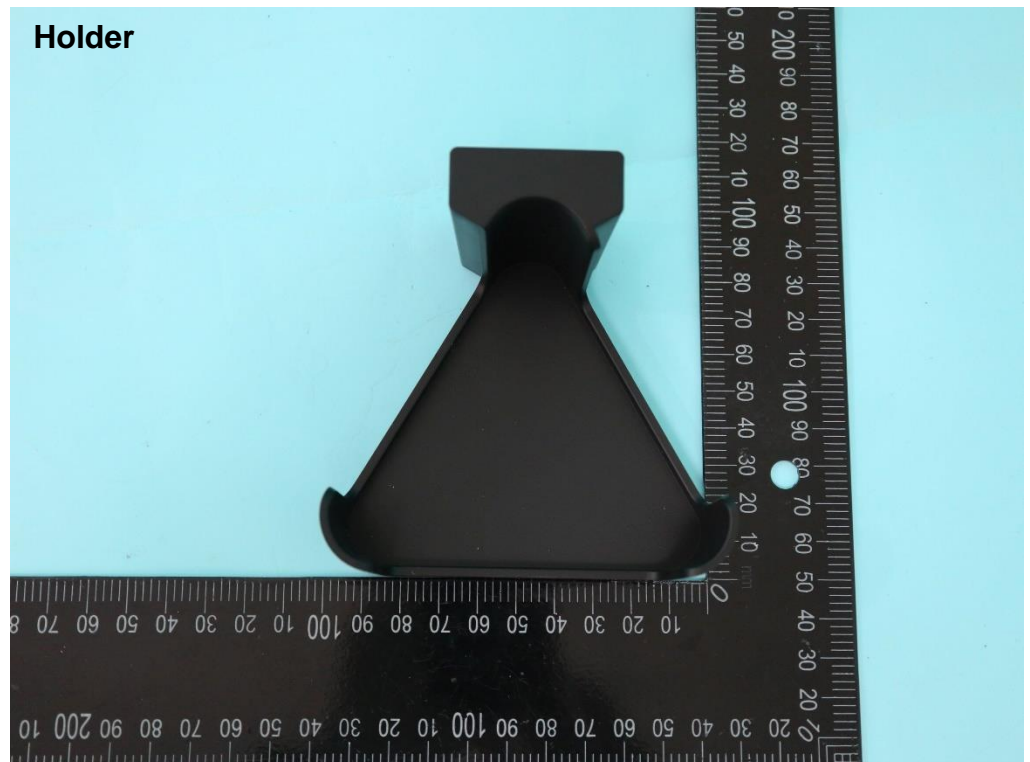

AC Adapter 1 (EU Plug)

THE END