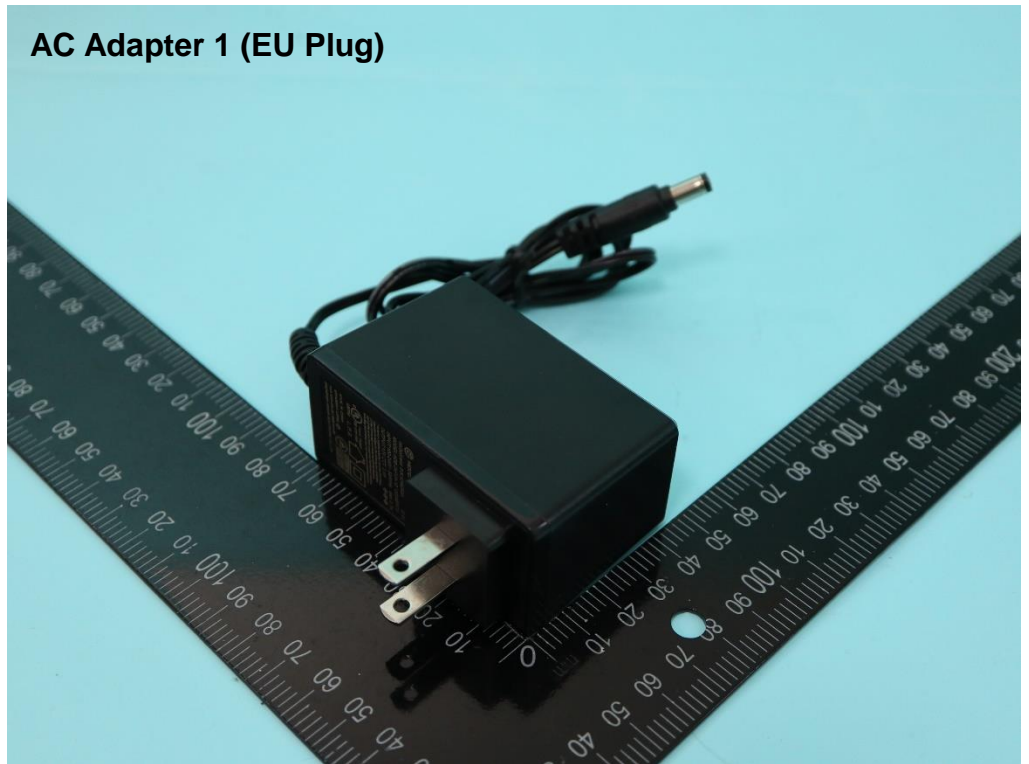

AC Adapter 1 (EU Plug)

THE END