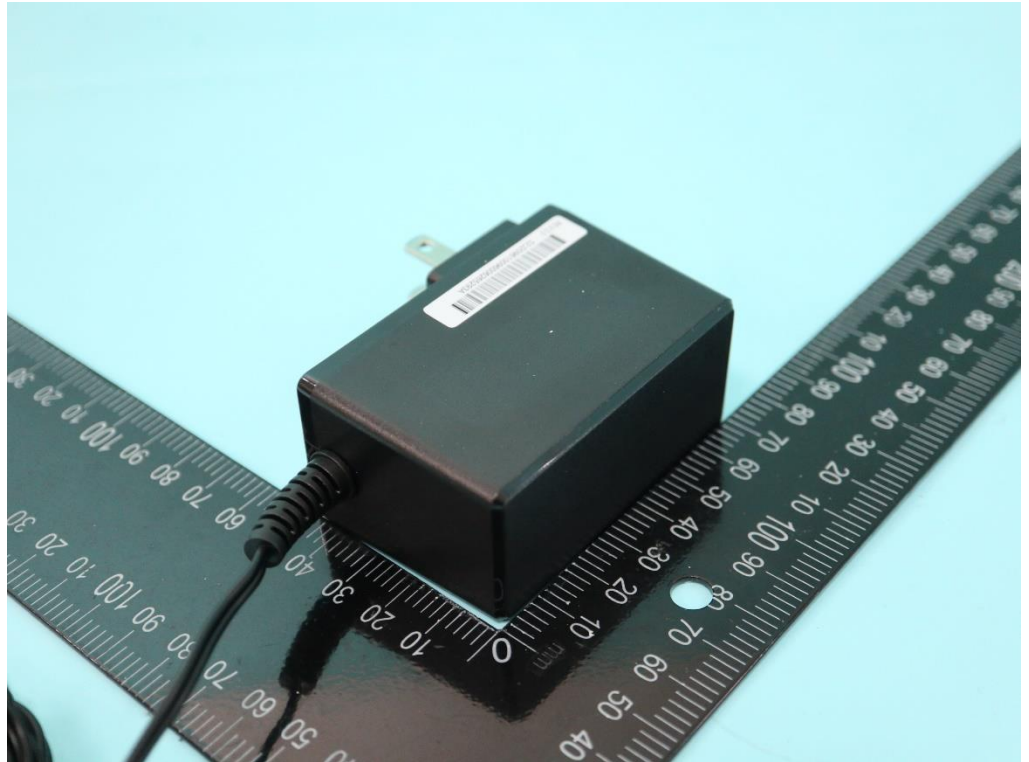

AC Adapter 1 (EU Plug)

THE END