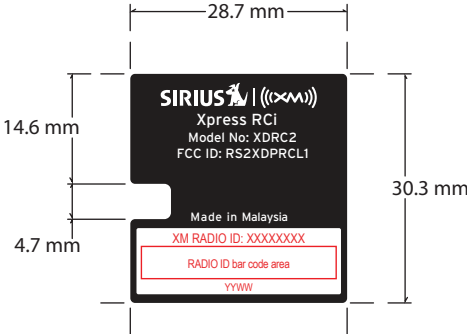

PMS Black 6 C

REFERENCE

Notes:

- PMS Black 6 graphics printed on matte silver polyester
- Red graphics indicate post-printing to be done by the manufacturer
- Red graphics should be printed PMS Black 6
- YYWW is the manufacturing date code where YY denotes the year and WW the week of manufacture

XpressRC Lite Receiver Label Artwork