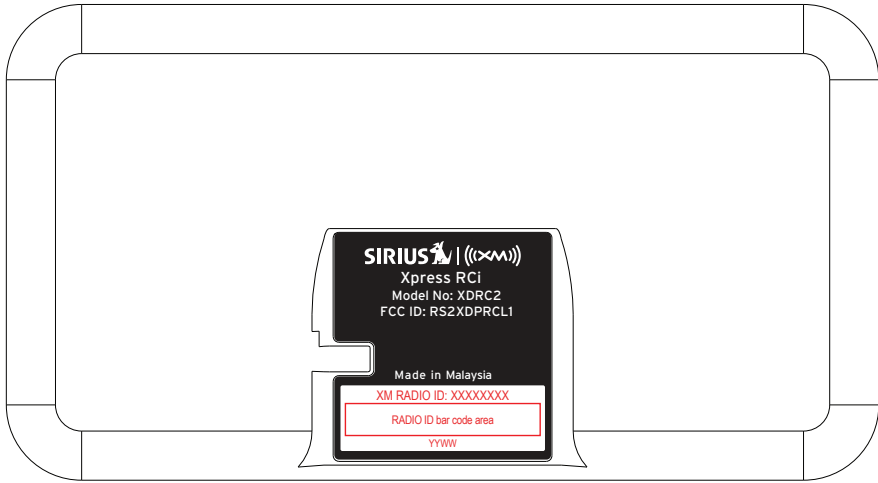

PMS Black 6 C

REFERENCE

Notes:

- PMS Black 6 graphics printed on matte silver polyester
- Red graphics indicate post-printing to be done by the manufacturer
- Red graphics should be printed PMS Black 6
- YYWW is the manufacturing date code where YY denotes the year and WW the week of manufacture

XpressRC Lite Receiver Label Artwork