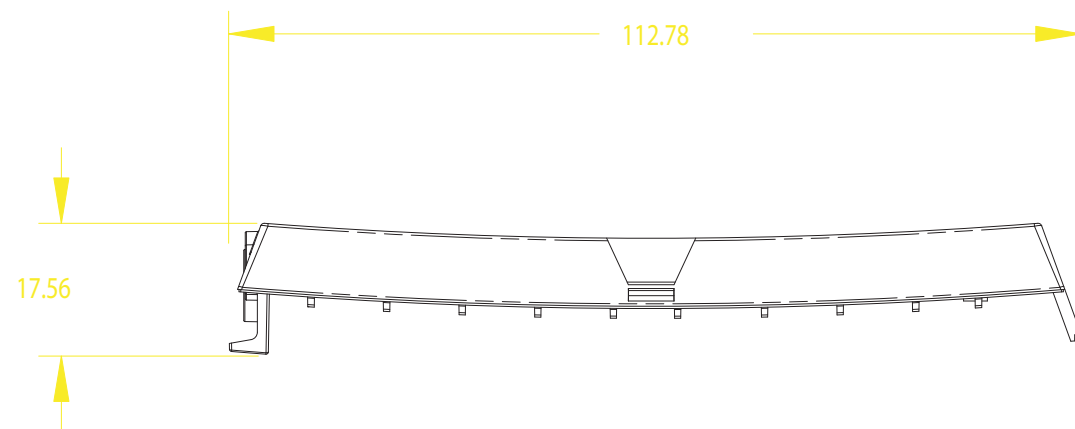

SECTION A-A

frog frog design, inc. | www.frogdesign.com

AGT GYPSY
REAR HOUSING

SIZE B	DWG NO. XMTSM03374-00	REV A
SCALE 1:1	DATE 18-Nov-05	SHEET 2 OF 2