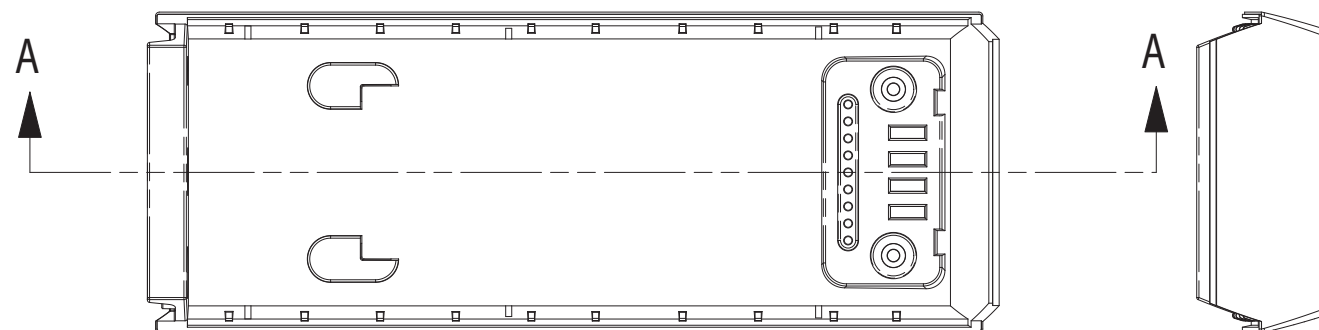

SECTION A-A

frog frog design, inc. | www.frogdesign.com

AGT GYPSY
REAR HOUSING

SIZE B	DWG NO. XMTSM03374-00	REV A
SCALE 1:1	DATE 18-Nov-05	SHEET 2 OF 2