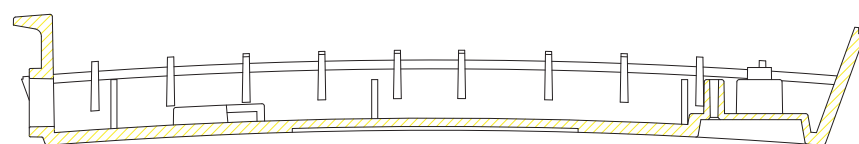

SECTION A-A

frog frog design, inc. | www.frogdesign.com

AGT GYPSY
REAR HOUSING

SIZE B	DWG NO. XMTSM03374-00	REV A
SCALE 1:1	DATE 18-Nov-05	SHEET 2 OF 2