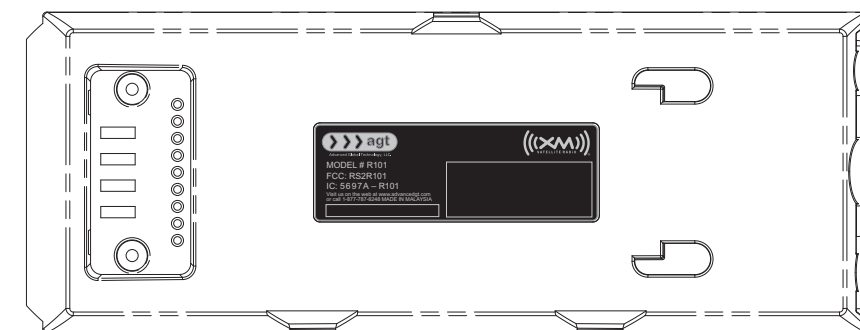

SECTION A-A

frog frog design, inc. | www.frogdesign.com

AGT GYPSY
REAR HOUSING

SIZE B	DWG NO. XMTSM03374-00	REV A
SCALE 1:1	DATE 18-Nov-05	SHEET 2 OF 2