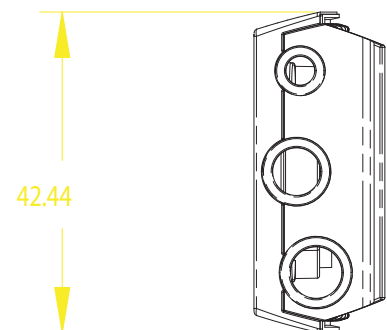

SECTION A-A

frog frog design, inc. | www.frogdesign.com

AGT GYPSY
REAR HOUSING

SIZE B	DWG NO. XMTSM03374-00	REV A
SCALE 1:1	DATE 18-Nov-05	SHEET 2 OF 2