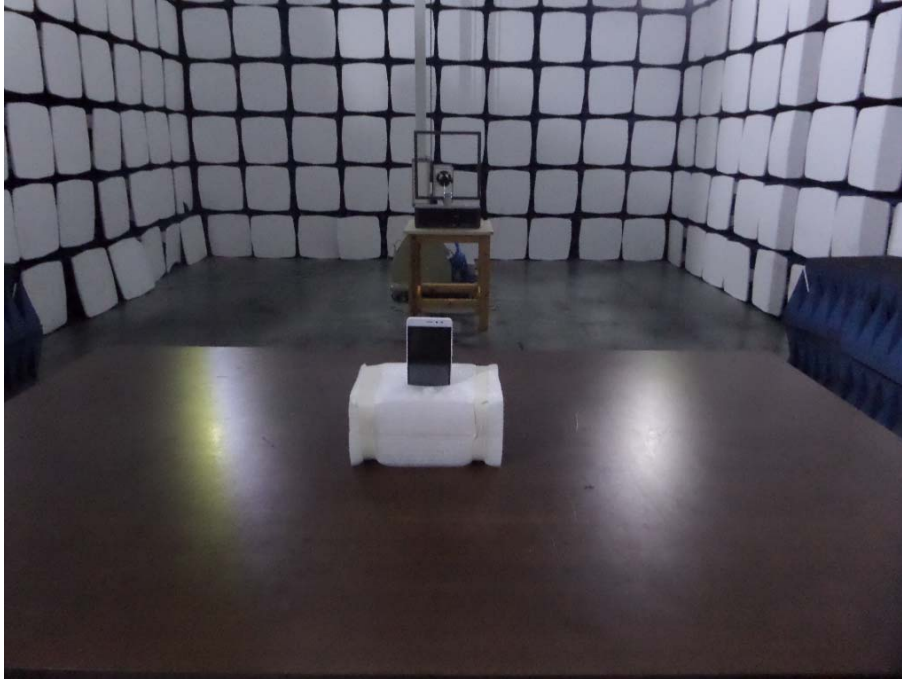

EXHIBIT 4 - TEST SETUP PHOTOGRAPHS

Spurious Radiation Test Setup (9kHz to 30MHz)

Spurious Radiation Test Setup (30MHz to 1G)

Spurious Radiation Test Setup (Above 1G)

Extreme Condition Test Setup

Mobile Communication Test Setup