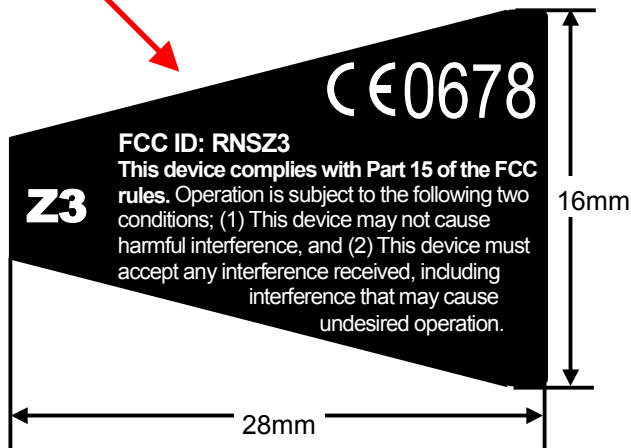

## FCC ID Label Location & Sample

**LABEL SAMPLE**

### Label is attached on the rear & top of the product

The label shall be permanently affixed at the conspicuous location on the device and be readily visible to the user at the time of purchase.