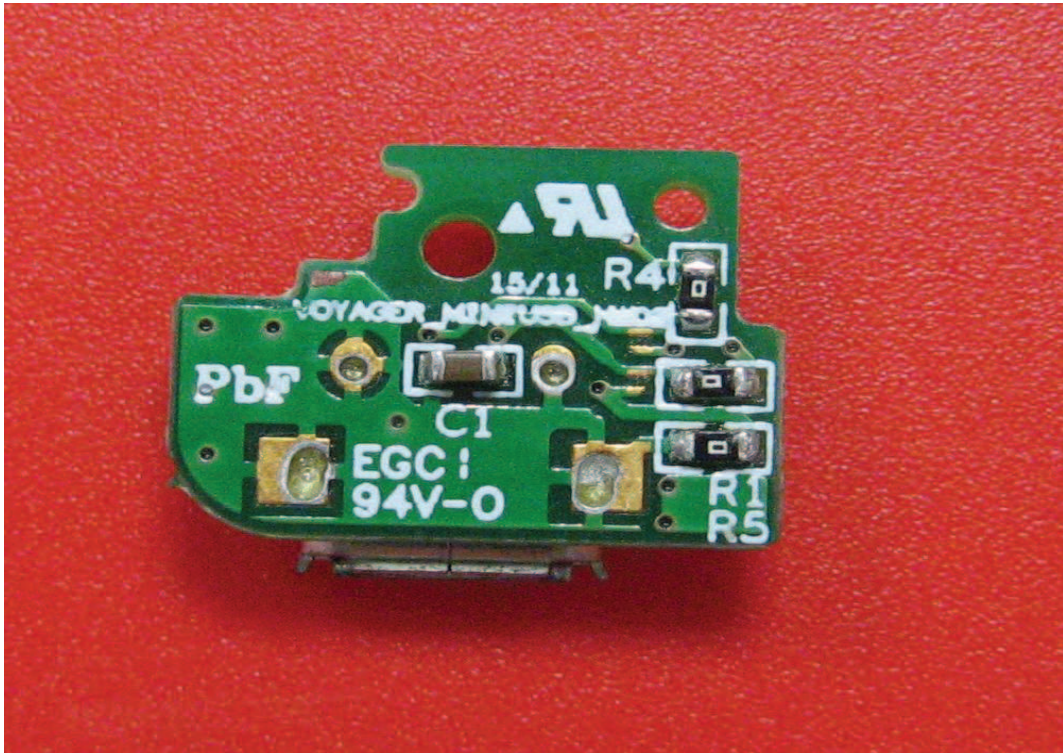

Prepared Chérif SIAHMED	Title PHOTOS ZIKr	
Approved	Date 17/07/2013	Revision 2