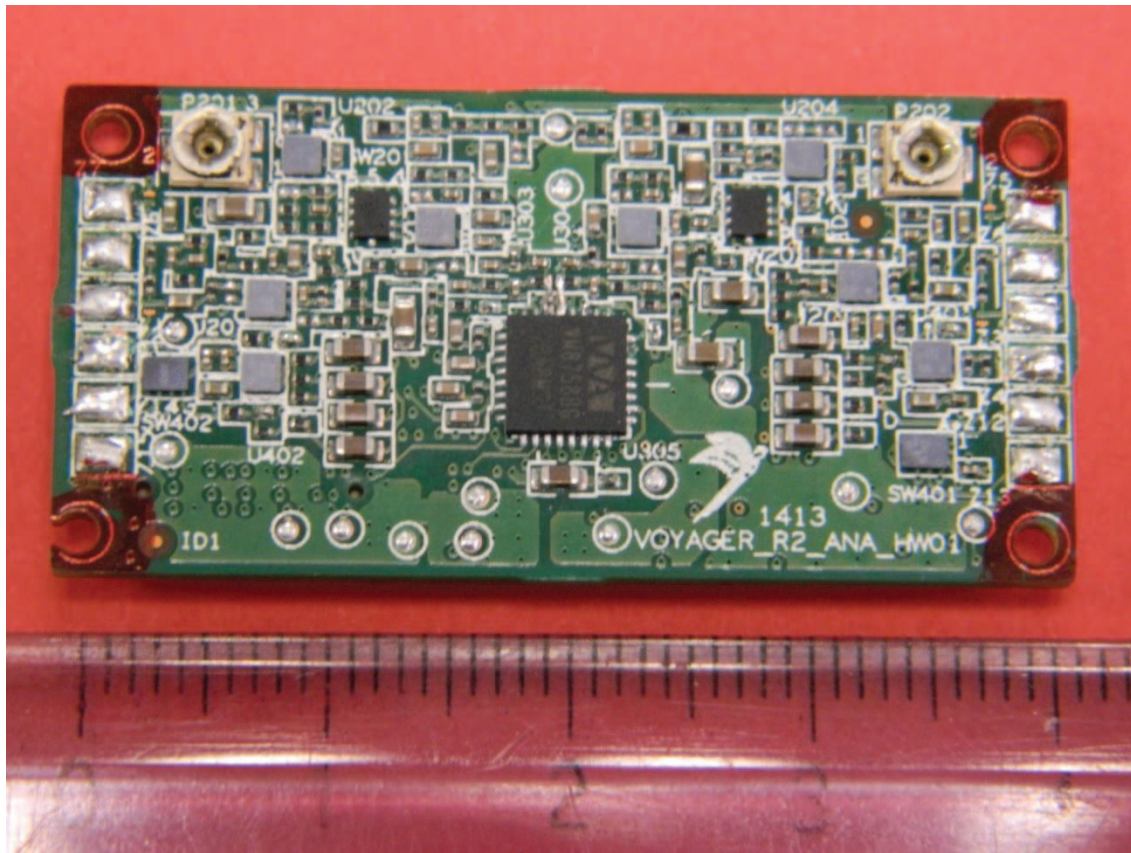

Prepared Chérif SIAHMED	Title PHOTOS ZIKr	
Approved	Date 17/07/2013	Revision 2

VOYAGER_ANA