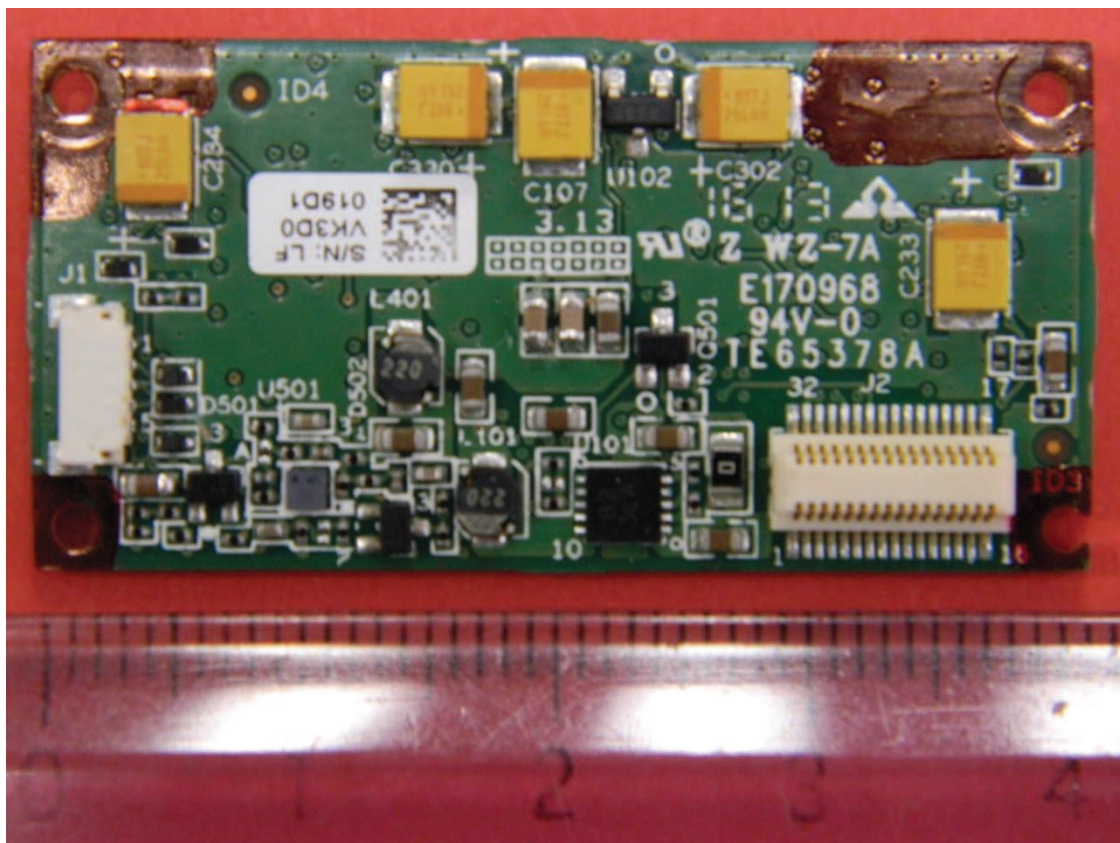

Prepared Chérif SIAHMED	Title PHOTOS ZIKr	
Approved	Date 17/07/2013	Revision 2

VOYAGER_ANA