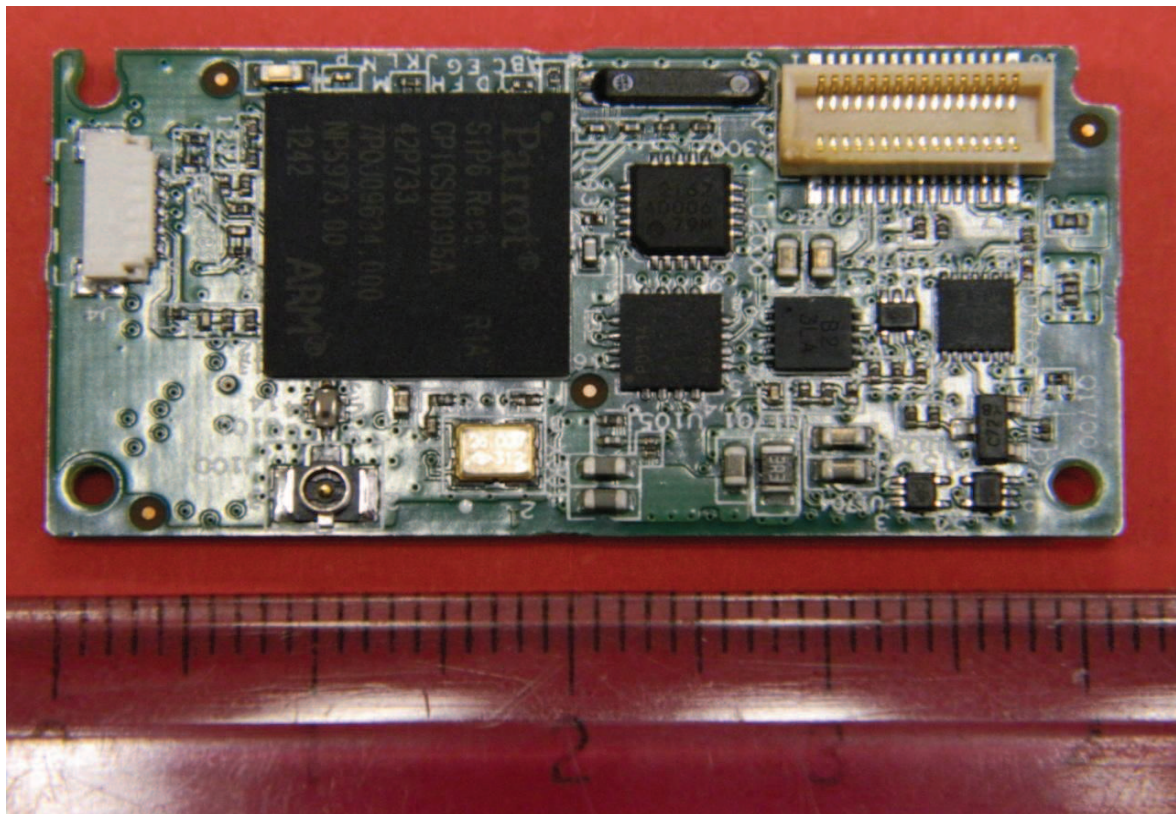

Prepared Chérif SIAHMED	Title PHOTOS ZIKr	
Approved	Date 17/07/2013	Revision 2

VOYAGER NUM

External antenna

Prepared Chérif SIAHMED	Title PHOTOS ZIKr	
Approved	Date 17/07/2013	Revision 2

Prepared Chérif SIAHMED	Title PHOTOS ZIKr	
Approved	Date 17/07/2013	Revision 2