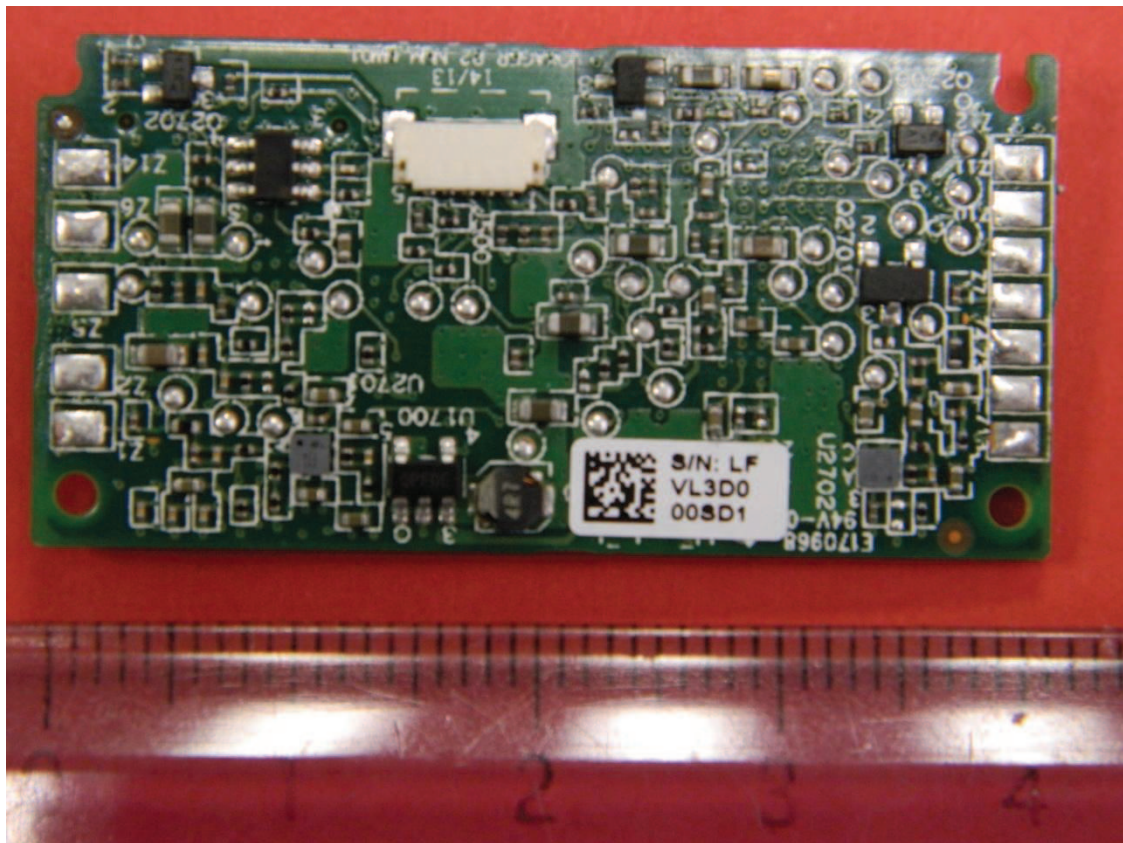

Prepared Chérif SIAHMED	Title PHOTOS ZIKr	
Approved	Date 17/07/2013	Revision 2

VOYAGER NUM

External antenna

Prepared Chérif SIAHMED	Title PHOTOS ZIKr	
Approved	Date 17/07/2013	Revision 2

Prepared Chérif SIAHMED	Title PHOTOS ZIKr	
Approved	Date 17/07/2013	Revision 2