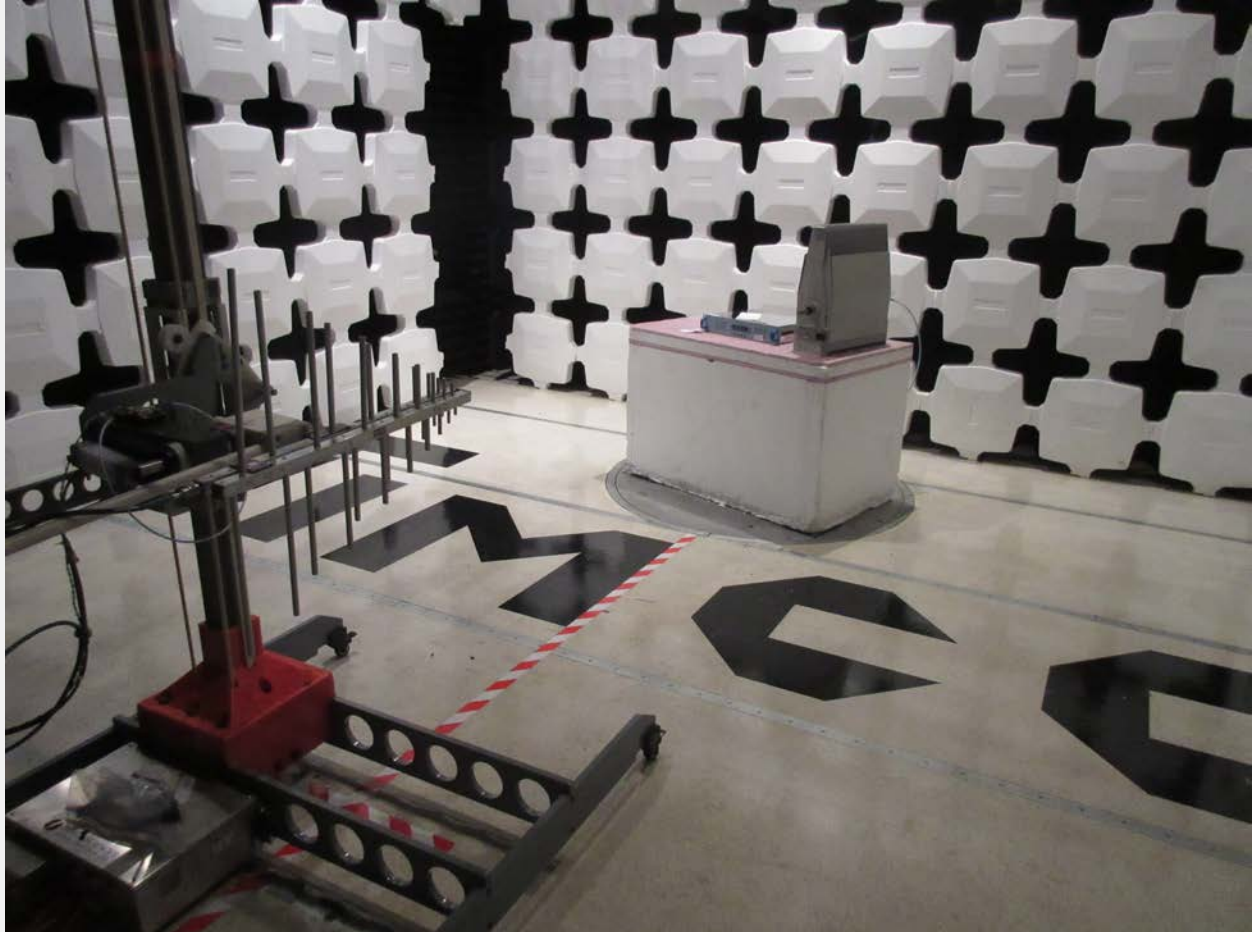

TEST SETUP PHOTOGRAPHS

Applicant: R.V.R. USA
FCC ID: RHDTEX-702LCD
IC: 25290-TEX702LCD

Conducted Measurements

Applicant: R.V.R. USA
FCC ID: RHDTEX-702LCD
IC: 25290-TEX702LCD

TEST SETUP PHOTOGRAPHS

Field Strength of Spurious Emissions

Applicant: R.V.R. USA
FCC ID: RHDTEX-702LCD
IC: 25290-TEX702LCD

TEST SETUP PHOTOGRAPHS

Frequency Stability

Applicant: R.V.R. USA
FCC ID: RHDTEX-702LCD
IC: 25290-TEX702LCD