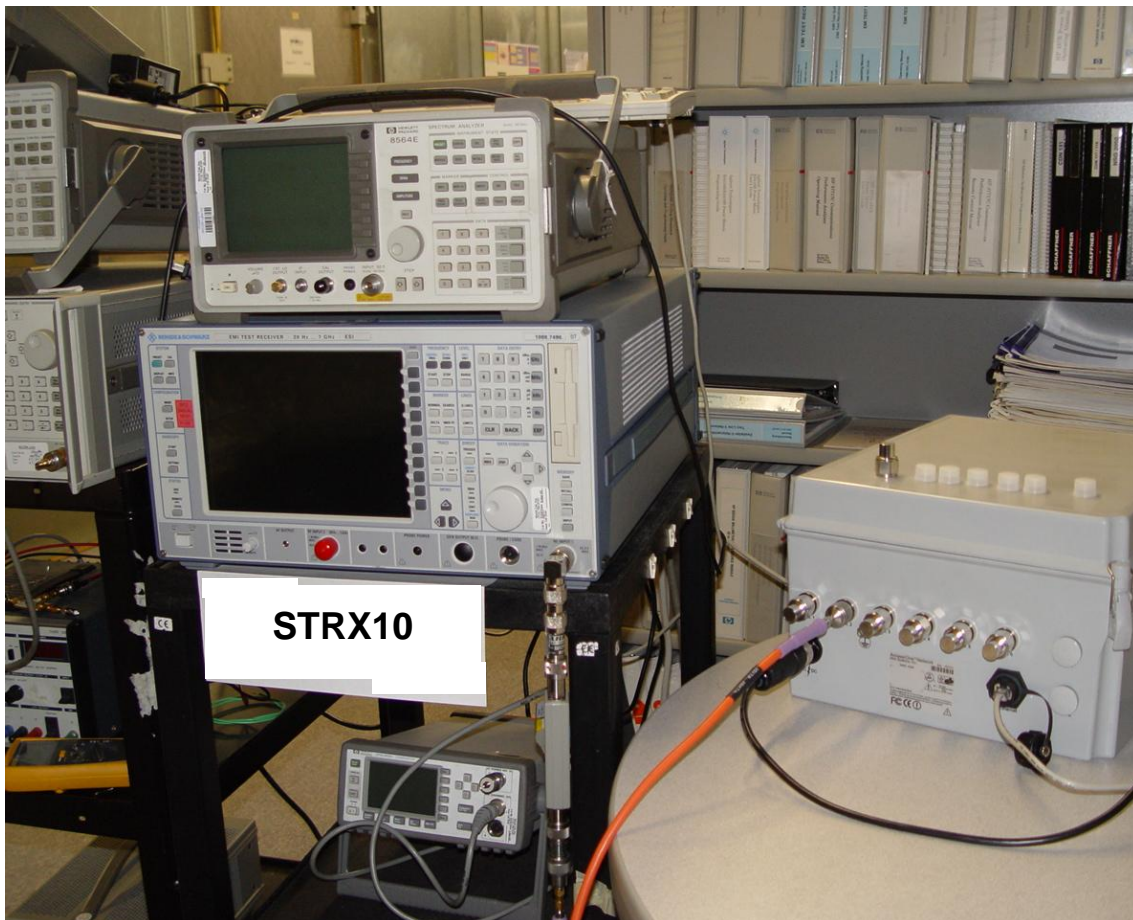

STRX10 – A4 – Access One Network OWS 2400

Strix Systems, Inc.

TEST SET-UP PHOTOGRAPHS

TEST SET-UP PHOTOGRAPHS

General Measurement Test Set-Up

Radiated Spurious Emissions

AC Wireline Emissions (150 kHz - 30 MHz)