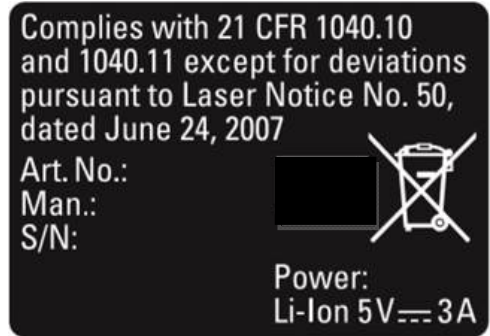

FCC ID: RFF-IIS01  
IC: 3177A-IIS01

Product label – back side of housing:

Product label – battery compartment:

FCC ID: RFF-IIS01

IC: 3177A-IIS01

Product - Packaging:

FCC ID: RFF-IIS01

IC: 3177A-IIS01