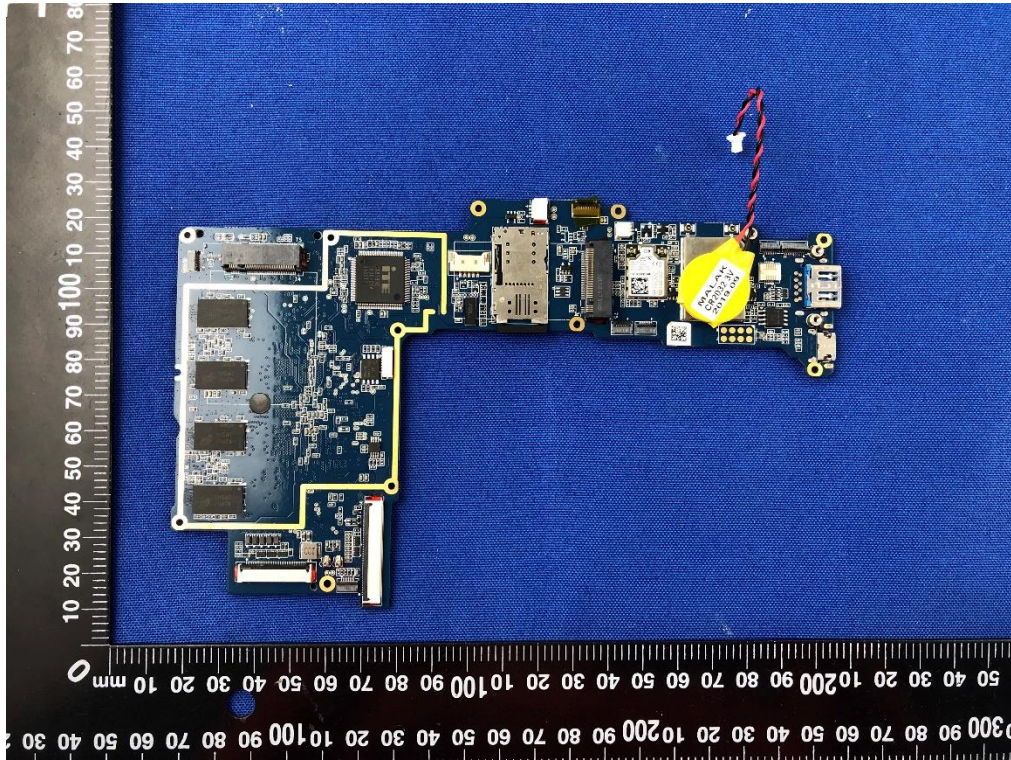

E7164L1 (CS30 LTE LRBT)

Internal 1

Internal 2

Internal 3

Internal 4

Internal 5

Internal 6

Internal 9