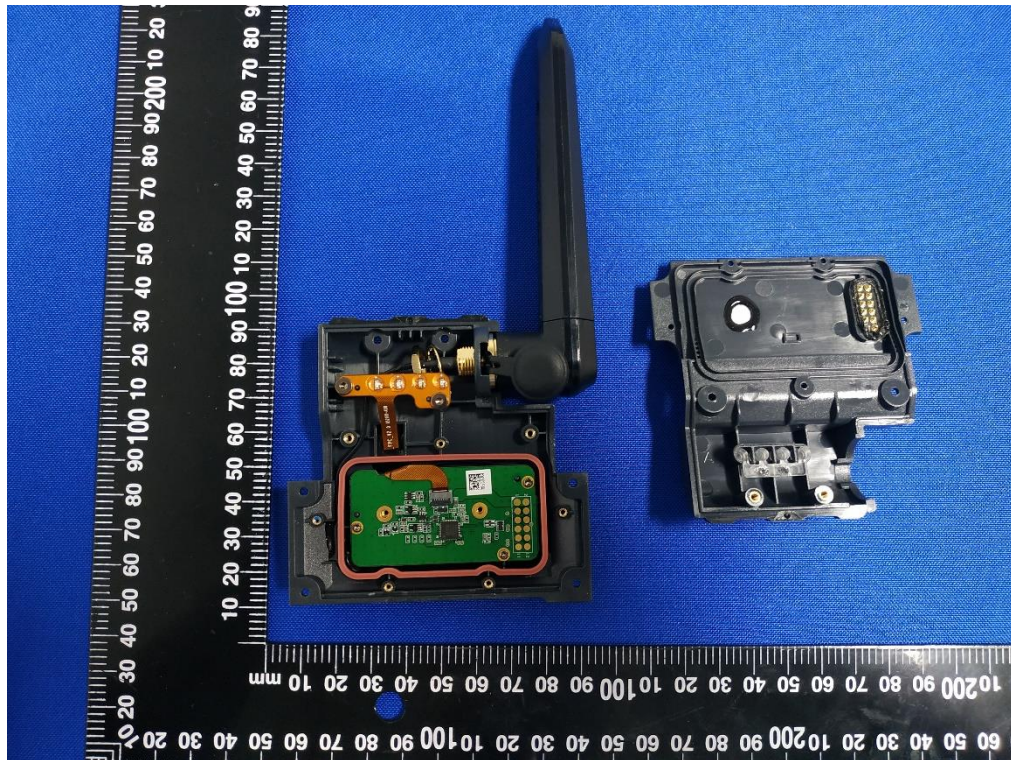

E7164L1 (CS30 LTE LRBT)

Internal 1

Internal 2

Internal 3

Internal 4

Internal 5

Internal 6

Internal 9