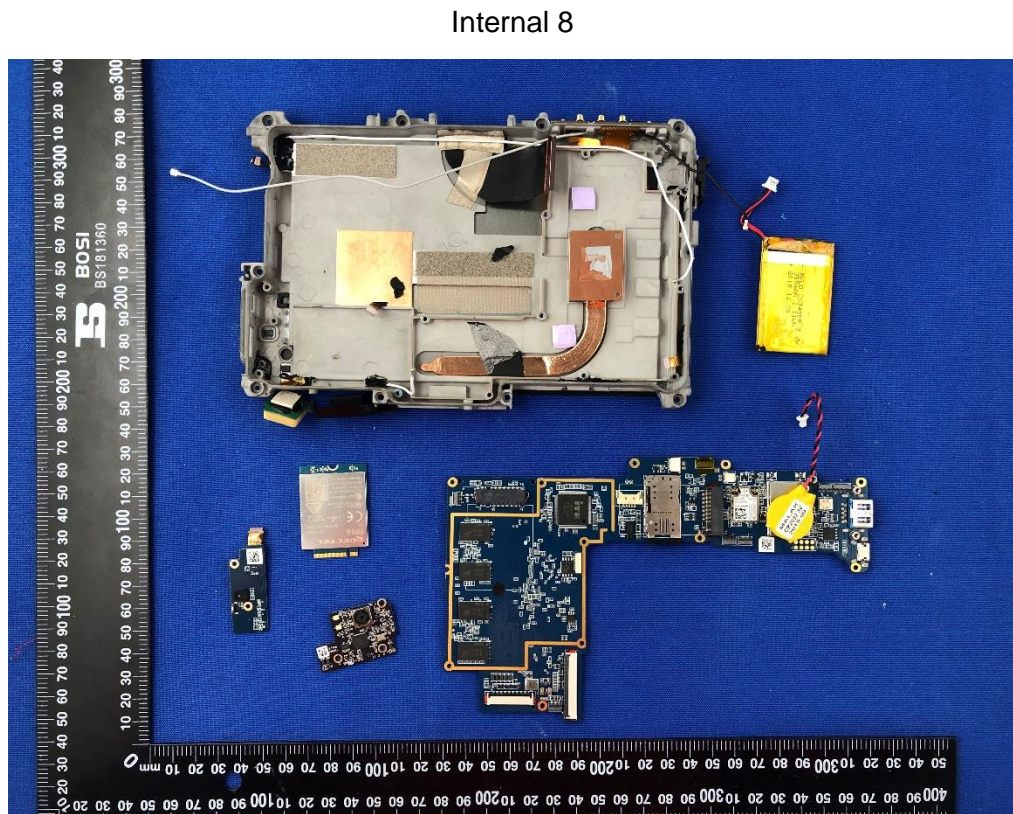

E7164L1 (CS30 LTE LRBT)

Internal 1

Internal 2

Internal 3

Internal 4

Internal 5

Internal 6

Internal 9