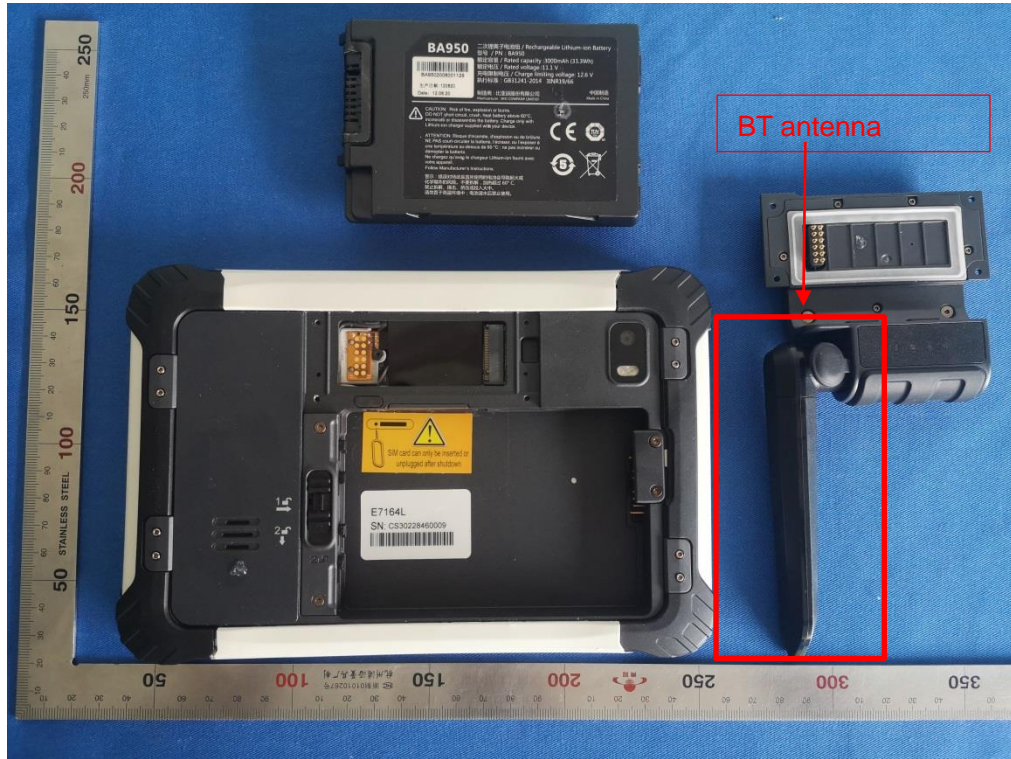

E7164L1 (CS30 LTE LRBT)

Internal 1

Internal 2

Internal 3

Internal 4

Internal 5

Internal 6

Internal 9