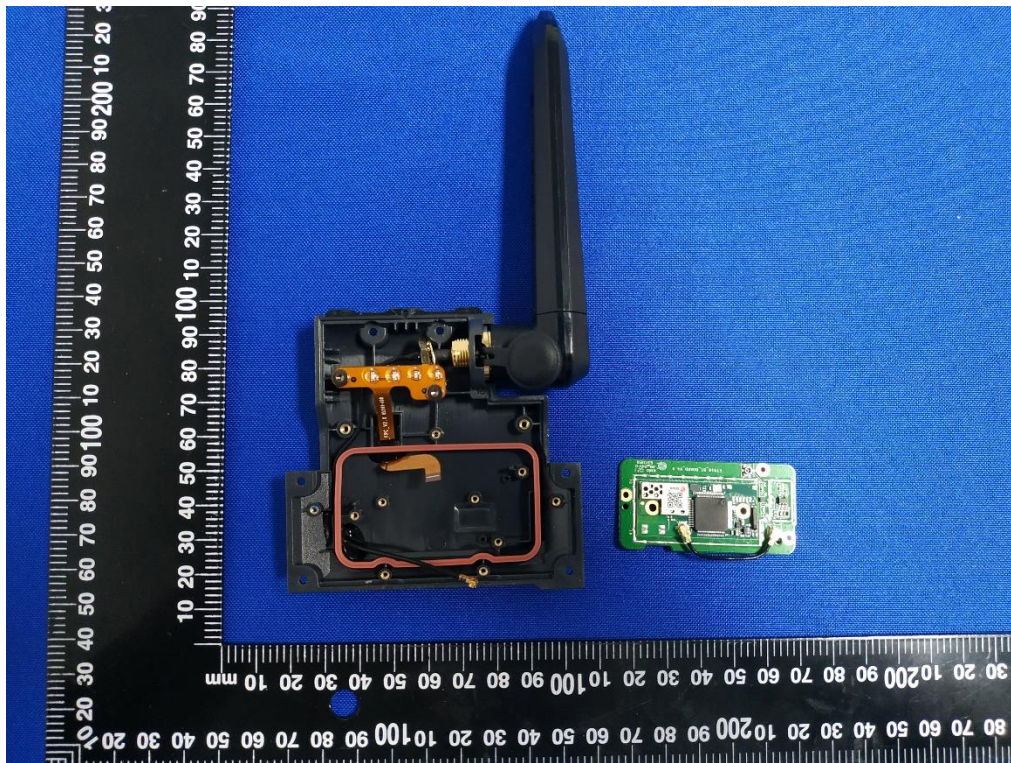

E7164L1 (CS30 LTE LRBT)

Internal 1

Internal 2

Internal 3

Internal 4

Internal 5

Internal 6

Internal 9