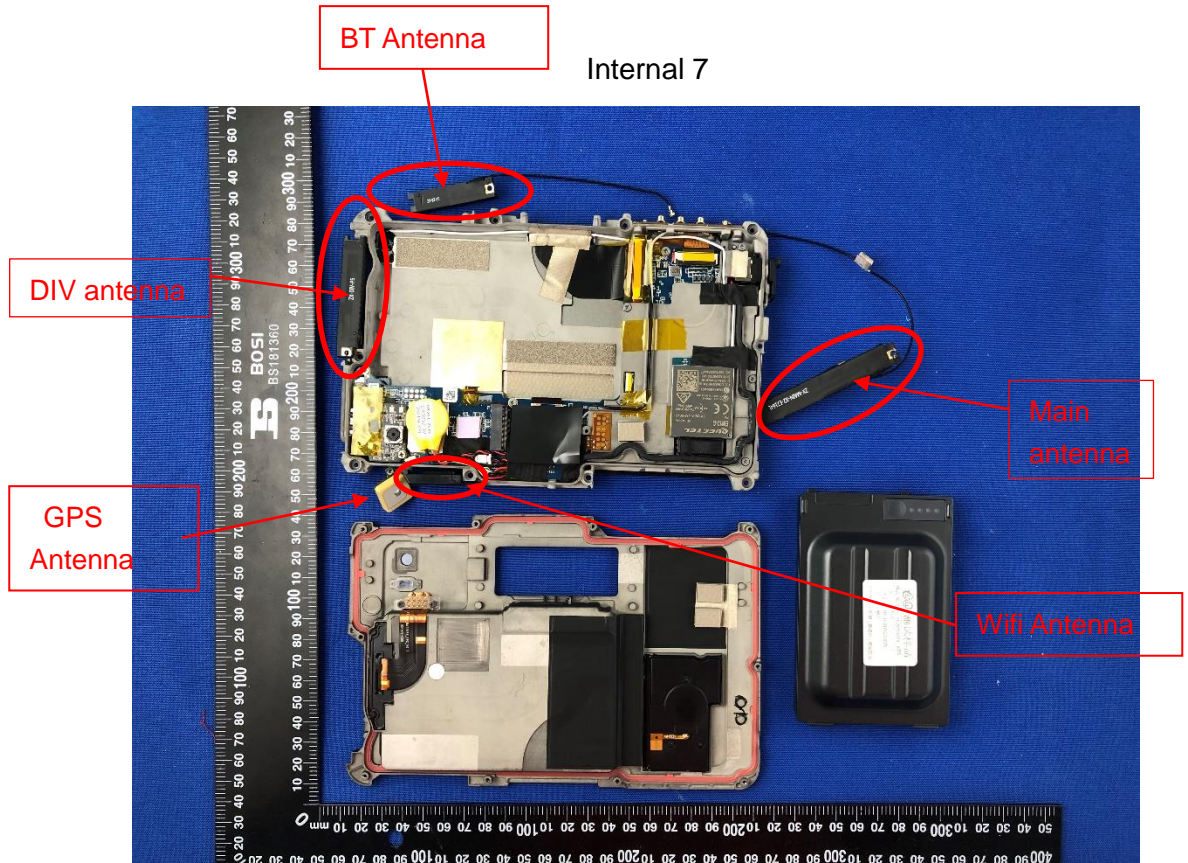

E7164L1 (CS30 LTE LRBT)

Internal 1

Internal 2

Internal 3

Internal 4

Internal 5

Internal 6

Internal 9