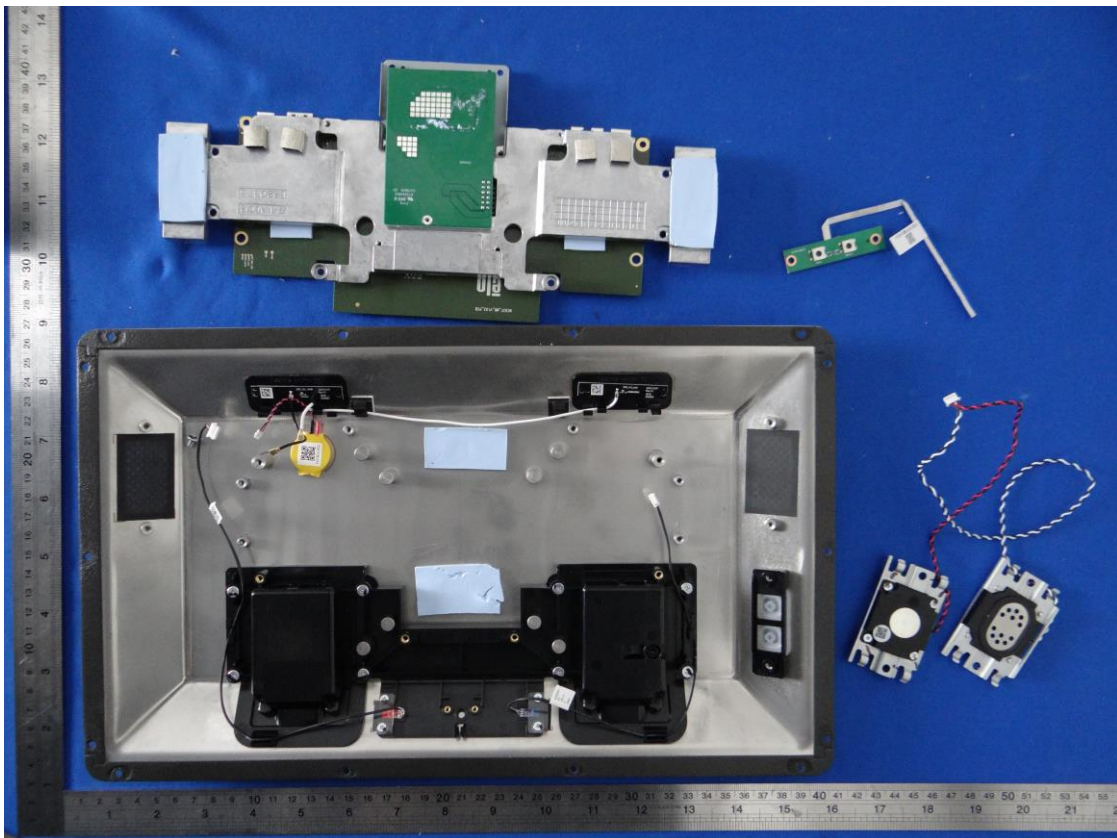

(New addition iron shell)  
For ESY10I1E, Without PoE

E177025/01      1062520  
ESY10I1-2UWE-0-4G-6E-  
A14-GMS-STEEL-POE  
A255EA0051

Engineering Sample  
No Warranty---DVT

(New addition iron shell)  
For ESY15I1E, Built-in PoE

(New addition iron shell)  
For ESY1511E, Built-in PoE

(New addition iron shell)  
For ESY151E, Built-in PoE

(New addition iron shell)  
For ESY1511E, Built-in PoE

(New addition iron shell)  
For ESY15I1E, Built-in PoE

(New addition iron shell)  
For ESY15I1E, Built-in PoE

(New addition iron shell)  
For ESY1511E, Built-in PoE

(New addition iron shell)  
For ESY15I1E, Built-in PoE

(New addition iron shell)  
For ESY15I1E, Built-in PoE