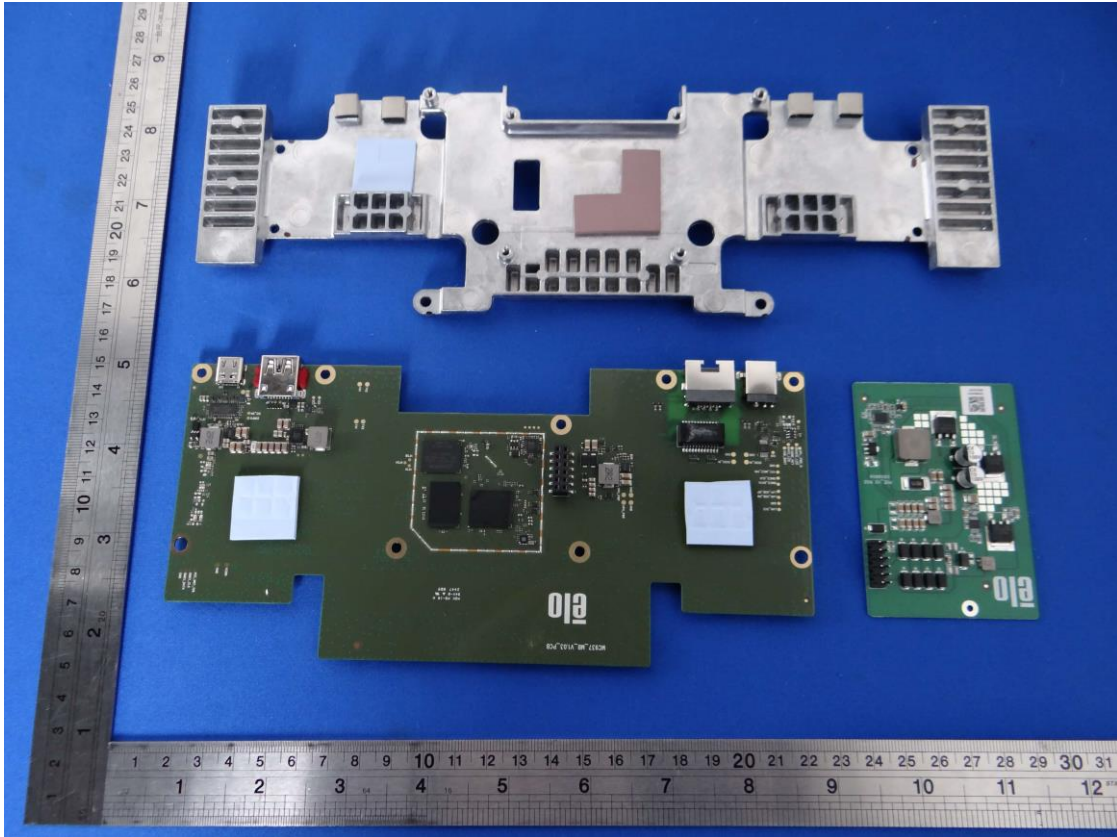

(New addition iron shell)  
For ESY10I1E, Without PoE

E177025/01      1062520  
ESY10I1-2UWE-0-4G-6E-  
A14-GMS-STEEL-POE  
A255EA0051

Engineering Sample  
No Warranty---DVT

(New addition iron shell)  
For ESY15I1E, Built-in PoE

(New addition iron shell)  
For ESY1511E, Built-in PoE

(New addition iron shell)  
For ESY151E, Built-in PoE

(New addition iron shell)  
For ESY1511E, Built-in PoE

(New addition iron shell)  
For ESY15I1E, Built-in PoE

(New addition iron shell)  
For ESY15I1E, Built-in PoE

(New addition iron shell)  
For ESY1511E, Built-in PoE

(New addition iron shell)  
For ESY15I1E, Built-in PoE

(New addition iron shell)  
For ESY15I1E, Built-in PoE