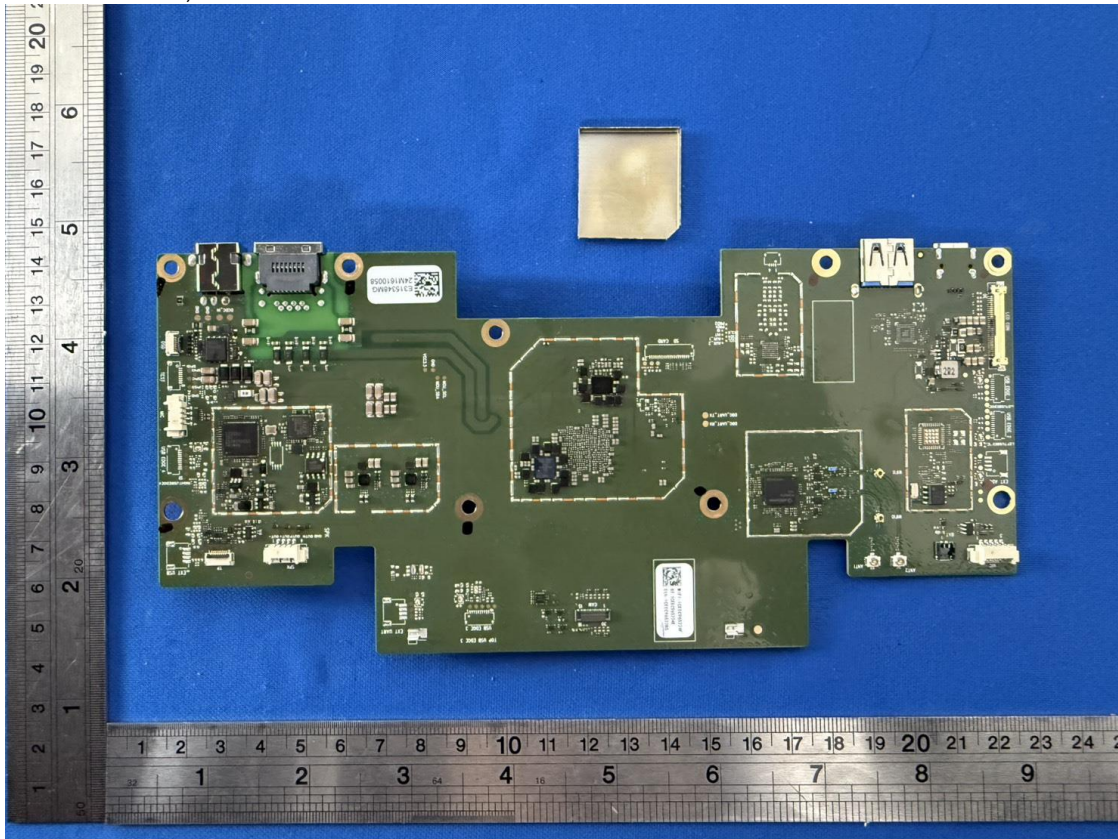

(New addition iron shell)  
For ESY10I1E, Without PoE

E177025/01      1062520  
ESY10I1-2UWE-0-4G-6E-  
A14-GMS-STEEL-POE  
A255EA0051

Engineering Sample  
No Warranty---DVT

(New addition iron shell)  
For ESY15I1E, Built-in PoE

(New addition iron shell)  
For ESY1511E, Built-in PoE

(New addition iron shell)  
For ESY151E, Built-in PoE

(New addition iron shell)  
For ESY1511E, Built-in PoE

(New addition iron shell)  
For ESY15I1E, Built-in PoE