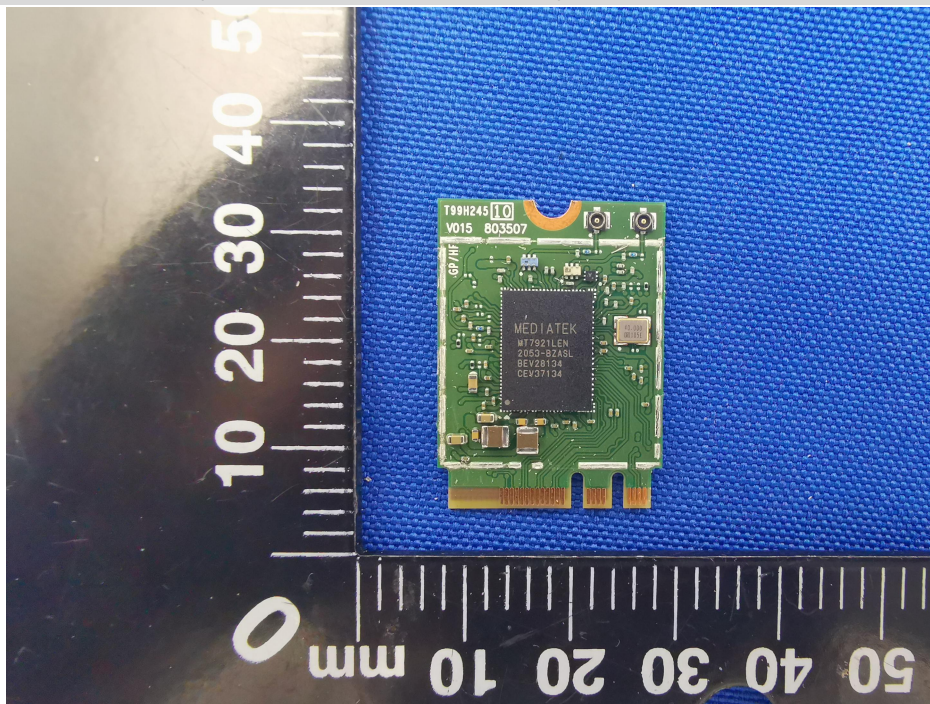

## EUT UNCOVER VIEW

RF MODULE TOP VIEW\_MT7921

RF MODULE BACK VIEW\_MT7921

RF MODULE TOP VIEW(WITHOUT THE SHIELDING)\_MT7921

ANTENNA LOCATION