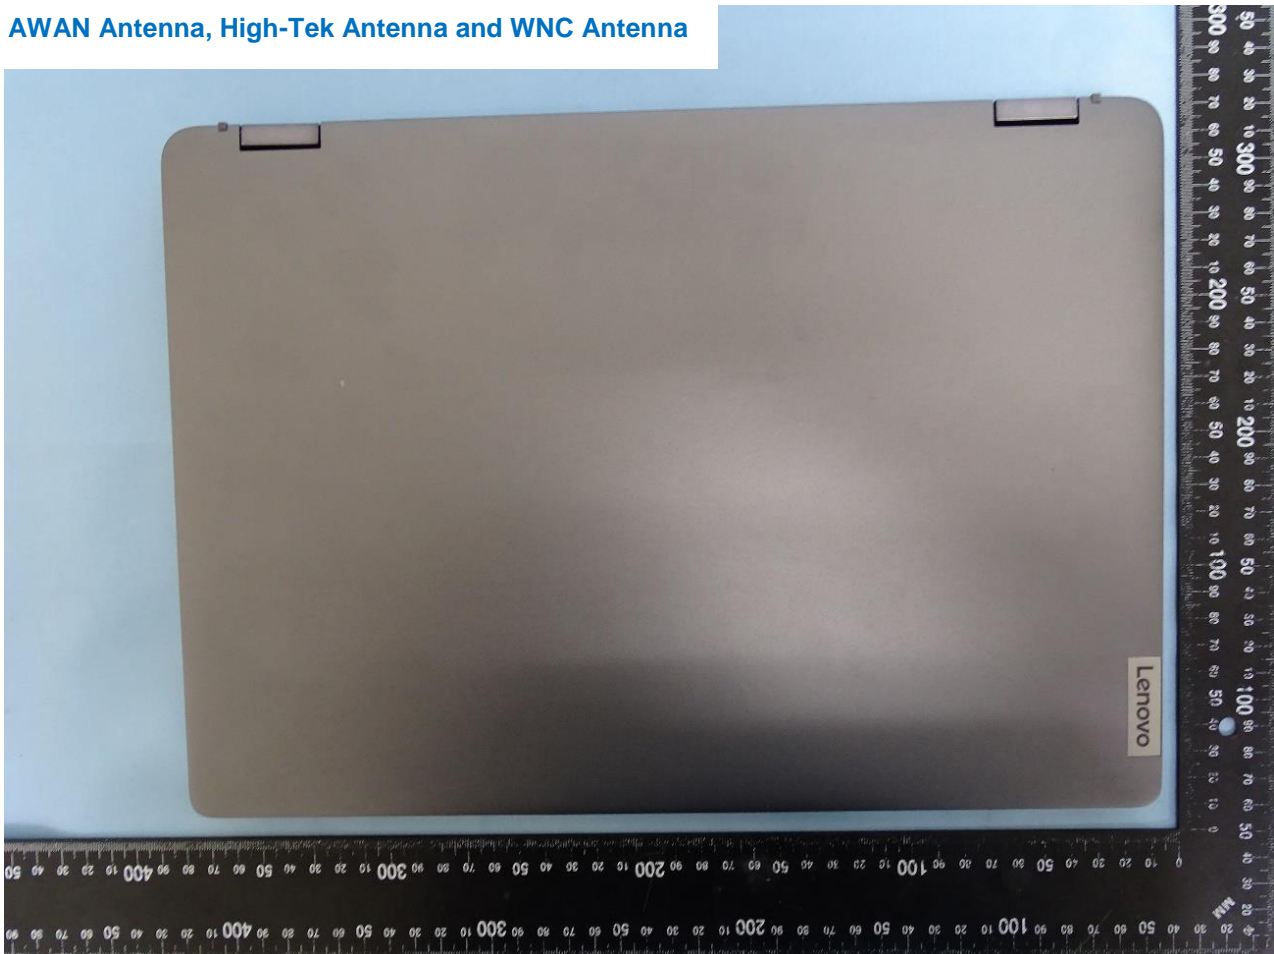

2. External Photograph of the Host

Host: Notebook Computer

(Brand Name: Lenovo / Model Name: IdeaPad Flex 5 16ALC7xxxxxxx, IdeaPad Flex 5 16ABA7xxxxxxx (The "x" in model name can be 0 to 9,A to Z, a to z,"-" or blank, for marketing purpose only))

AWAN Antenna, High-Tek Antenna and WNC Antenna