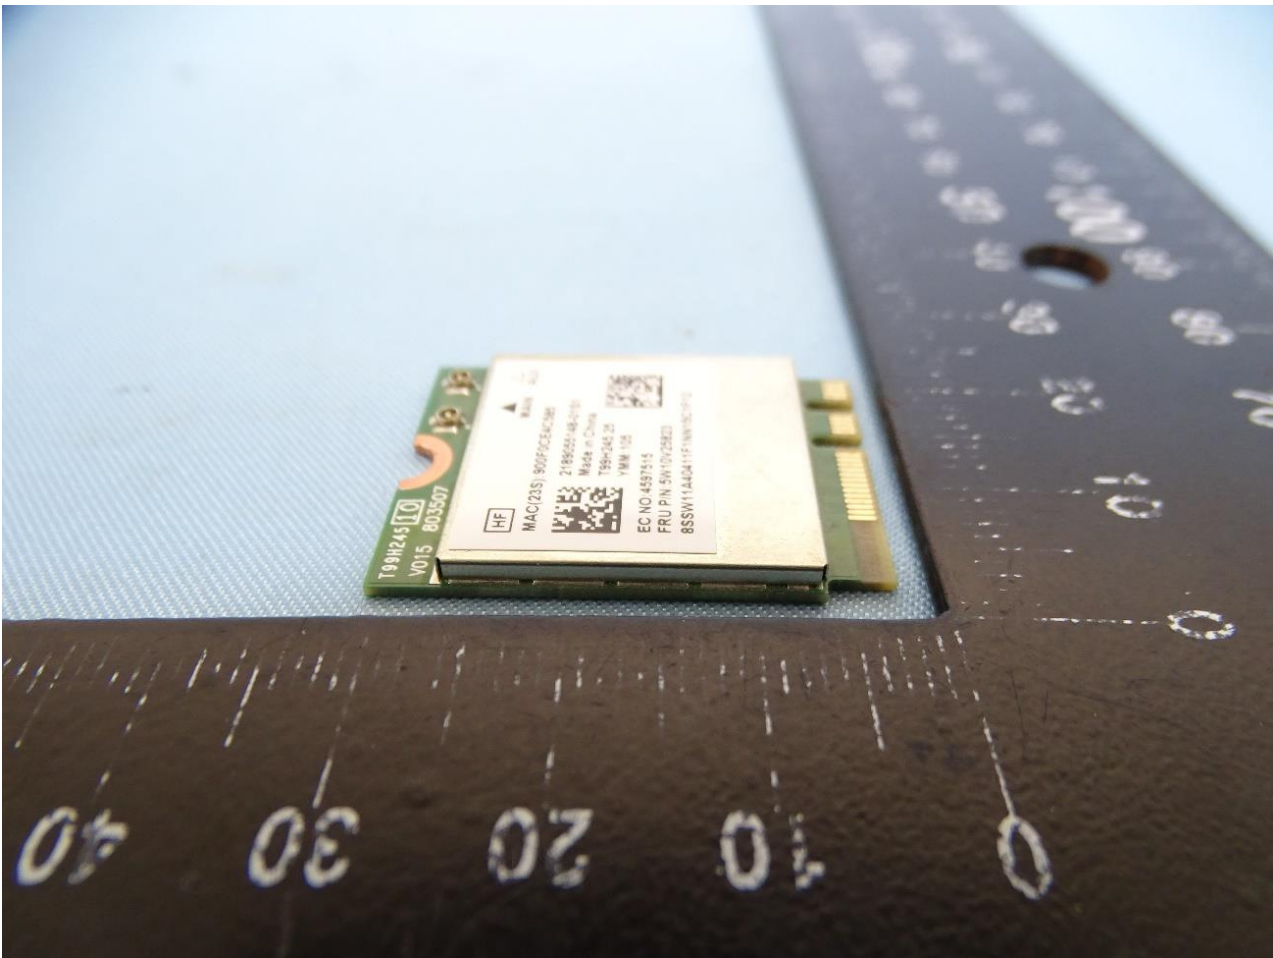

## 1. Photograph of the EUT

EUT: 2TX 11ax (WiFi6) + BLE Combo Card (Brand Name: MediaTek / Model Name: MT7921)

## 2. External Photograph of the Host

Host: Notebook Computer

(Brand Name: Lenovo / Model Name: IdeaPad Flex 5 16ALC7xxxxxxx, IdeaPad Flex 5 16ABA7xxxxxxx (The "x" in model name can be 0 to 9,A to Z, a to z,"-" or blank, for marketing purpose only))