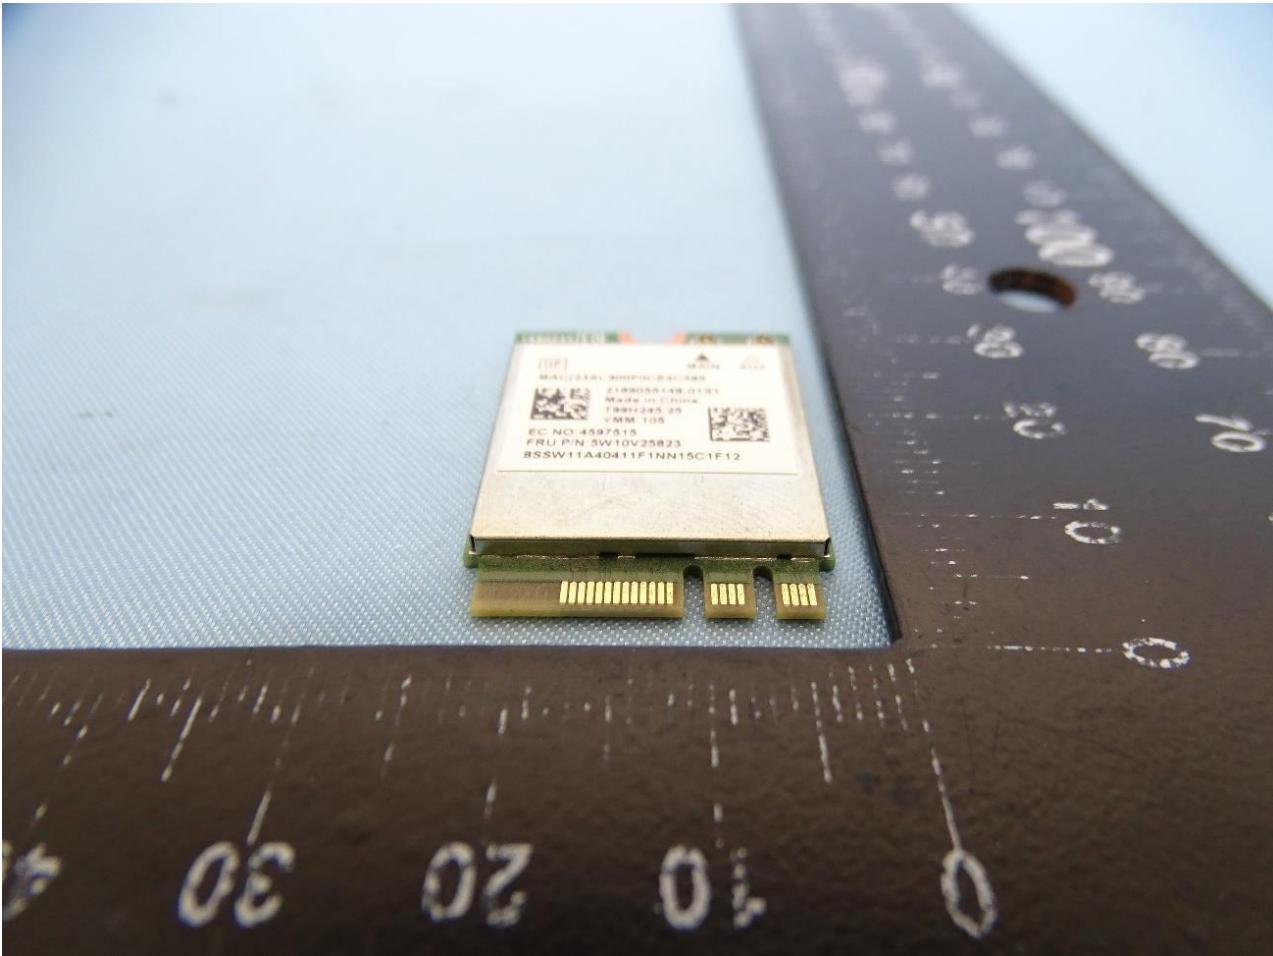

## 1. Photograph of the EUT

EUT: 2TX 11ax (WiFi6) + BLE Combo Card (Brand Name: MediaTek / Model Name: MT7921)

## 2. External Photograph of the Host

Host: Notebook Computer

(Brand Name: Lenovo / Model Name: IdeaPad Flex 5 16ALC7xxxxxxx, IdeaPad Flex 5 16ABA7xxxxxxx (The "x" in model name can be 0 to 9,A to Z, a to z,"-" or blank, for marketing purpose only))