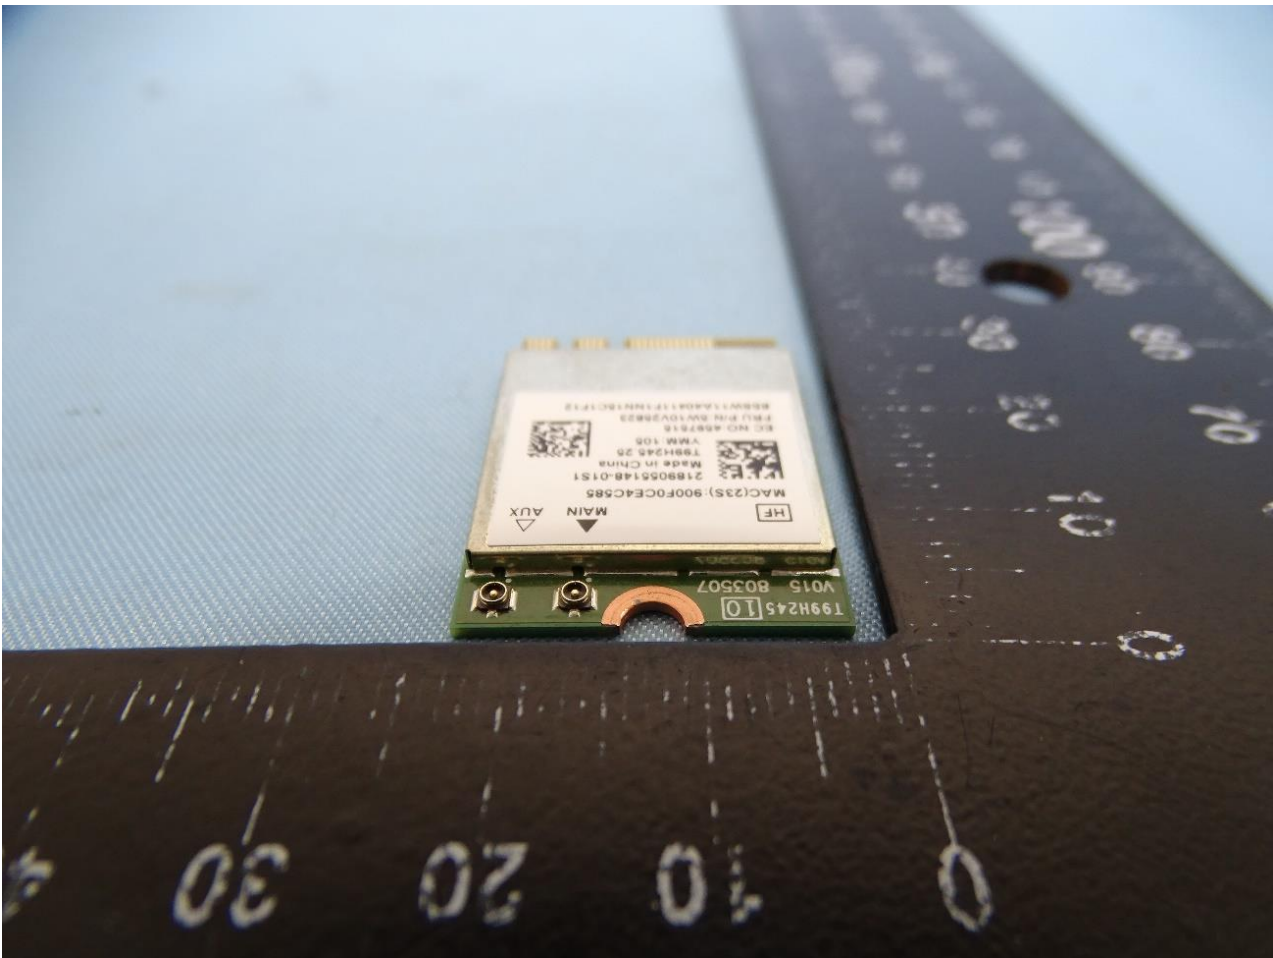

## 1. Photograph of the EUT

EUT: 2TX 11ax (WiFi6) + BLE Combo Card (Brand Name: MediaTek / Model Name: MT7921)

## 2. External Photograph of the Host

Host: Notebook Computer

(Brand Name: Lenovo / Model Name: IdeaPad Flex 5 16ALC7xxxxxxx, IdeaPad Flex 5 16ABA7xxxxxxx (The "x" in model name can be 0 to 9,A to Z, a to z,"-" or blank, for marketing purpose only))