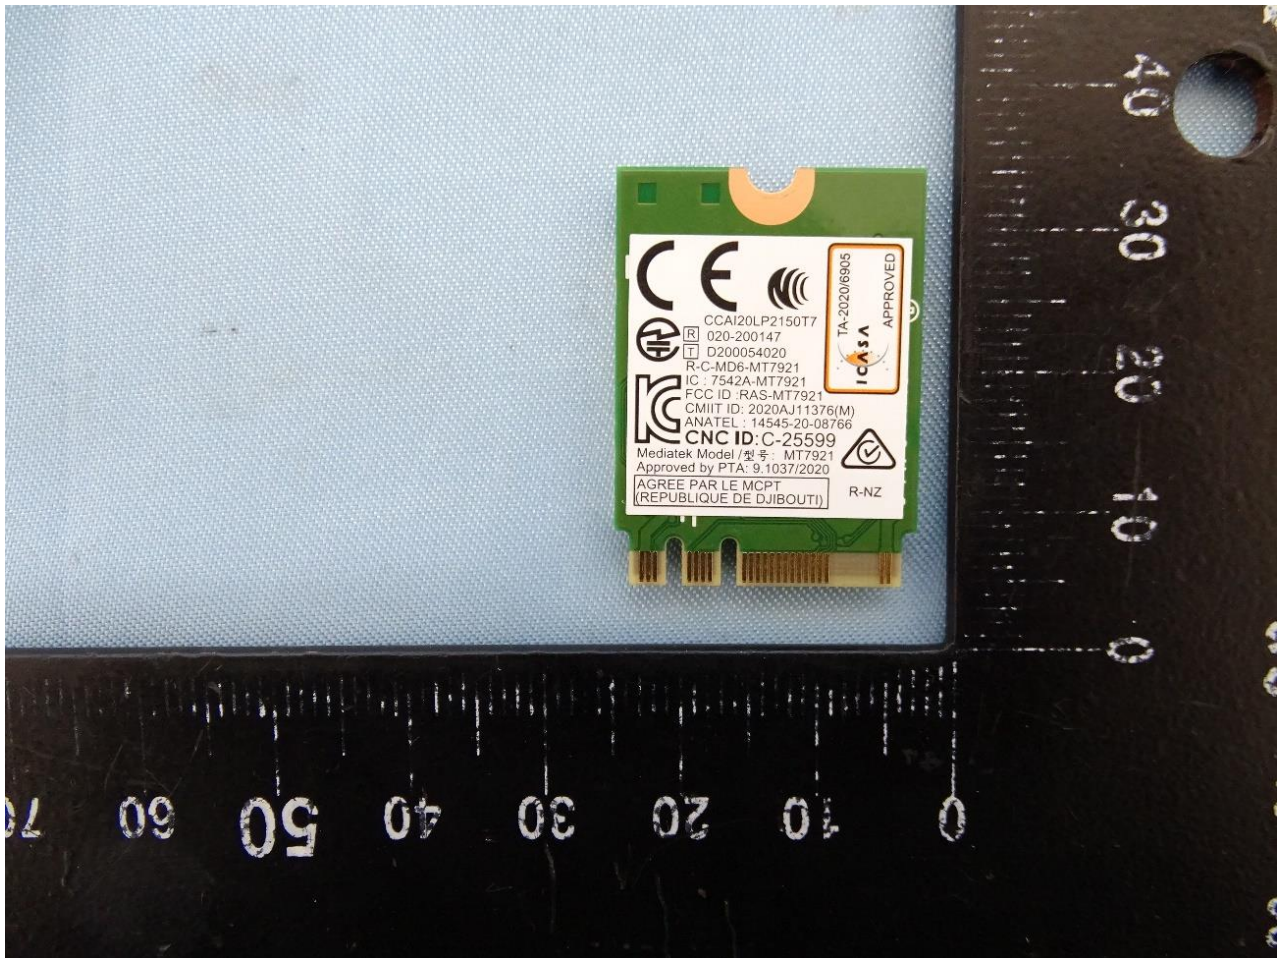

## 1. Photograph of the EUT

EUT: 2TX 11ax (WiFi6) + BLE Combo Card (Brand Name: MediaTek / Model Name: MT7921)

## 2. External Photograph of the Host

Host: Notebook Computer

(Brand Name: Lenovo / Model Name: IdeaPad Flex 5 16ALC7xxxxxxx, IdeaPad Flex 5 16ABA7xxxxxxx (The "x" in model name can be 0 to 9,A to Z, a to z,"-" or blank, for marketing purpose only))