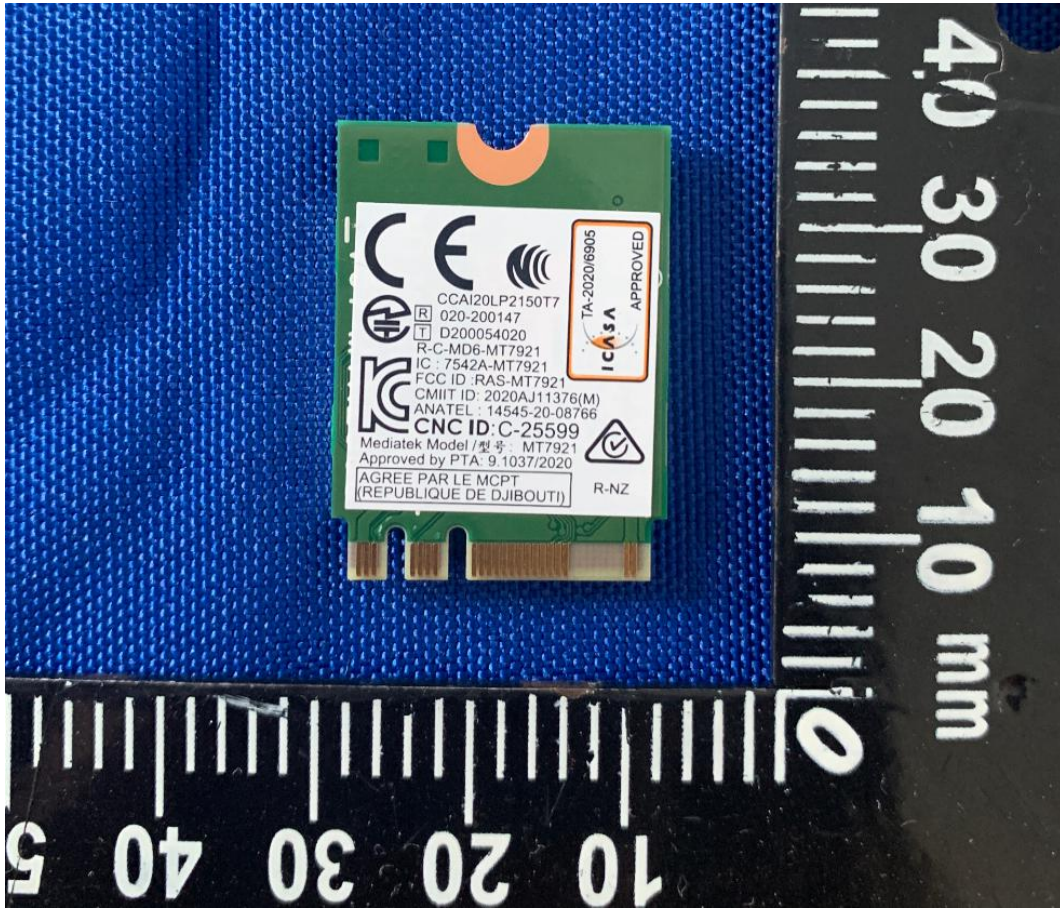

EUT INTERNAL PHOTOS

EUT UNCOVER VIEW

RF MODULE TOP VIEW_MT7921

RF MODULE BACK VIEW_MT7921

RF MODULE TOP VIE(WITHOUT THE SHIELDING)_MT7921