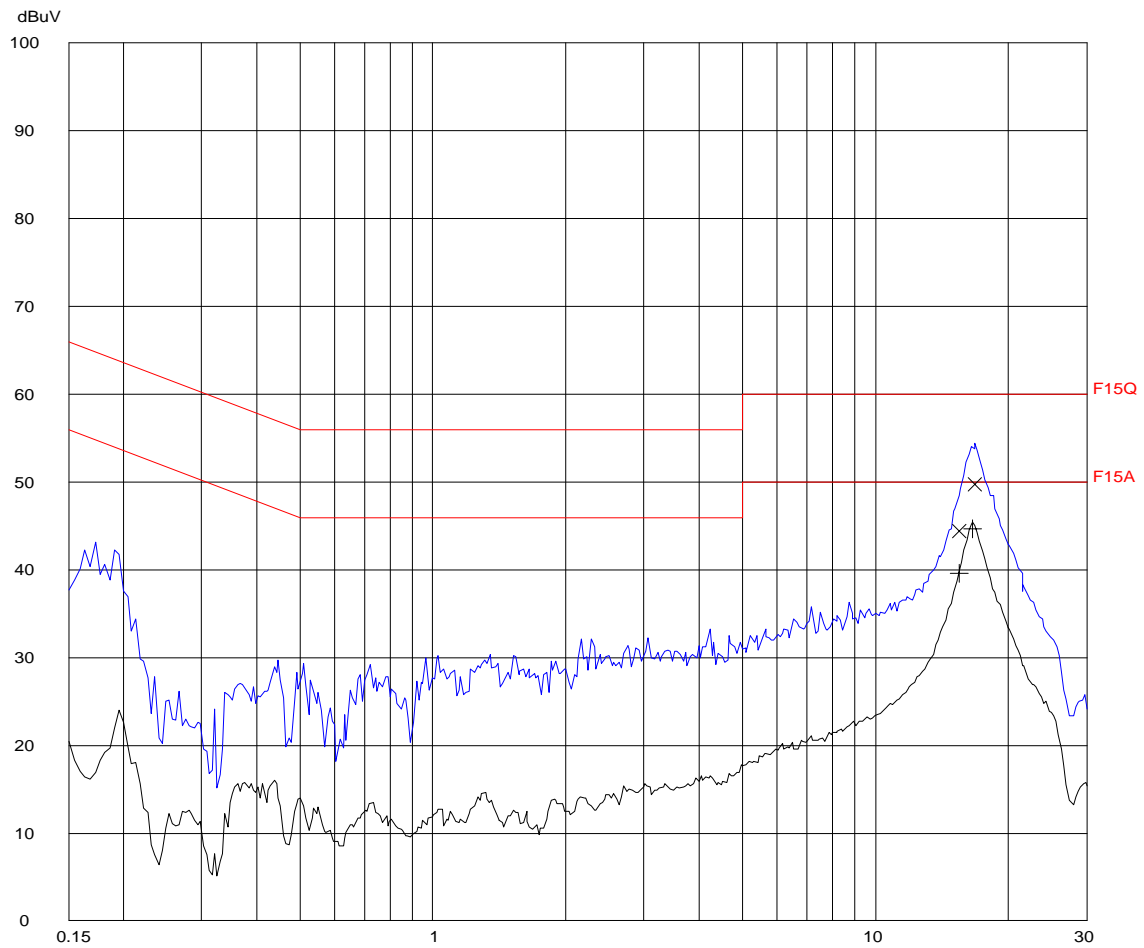

Report no.: HK09090292-1
Internet Radio with Photo Playing
Mode
AC Mains "L"

Report No.:HK09090292-1

Scan Settings (1 Range)

Frequencies			Receiver Settings					
Start	Stop	Step	IF BW	Detector	M-Time	Atten	Preamp	OpRge
150k	30M	4.5k	10k	PK+AV	10ms	AUTO	LN OFF	60dB

Final Measurement: x QP / + AV

Meas Time: 1 s
Subranges: 16
Acc Margin: 20dB

Transducer No.	Start	Stop	Name
1	9k	30M	2454
2	9k	30M	0700
3	9k	30M	0090
4	9k	30M	30_10_09

Ctrl No.: N/A

Report no.: HK09090292-1
Internet Radio with Photo Playing
Mode
AC Mains "L"

Report No.:HK09090292-1

Scan Settings (1 Range)

|----- Frequencies -----||----- Receiver Settings -----|
Start Stop Step IF BW Detector M-Time Atten Preamp OpRge
150k 30M 4.5k 10k PK+AV 10ms AUTO LN OFF 60dB
Final Measurement Results:

Final Measurement: x QP / + AV

Meas Time: 1 s

Subranges: 16

Acc Margin: 20dB

Transducer No.	Start	Stop	Name
----------------	-------	------	------

1	1	9k	30M	2454
---	---	----	-----	------

2	9k	30M	0700
---	----	-----	------