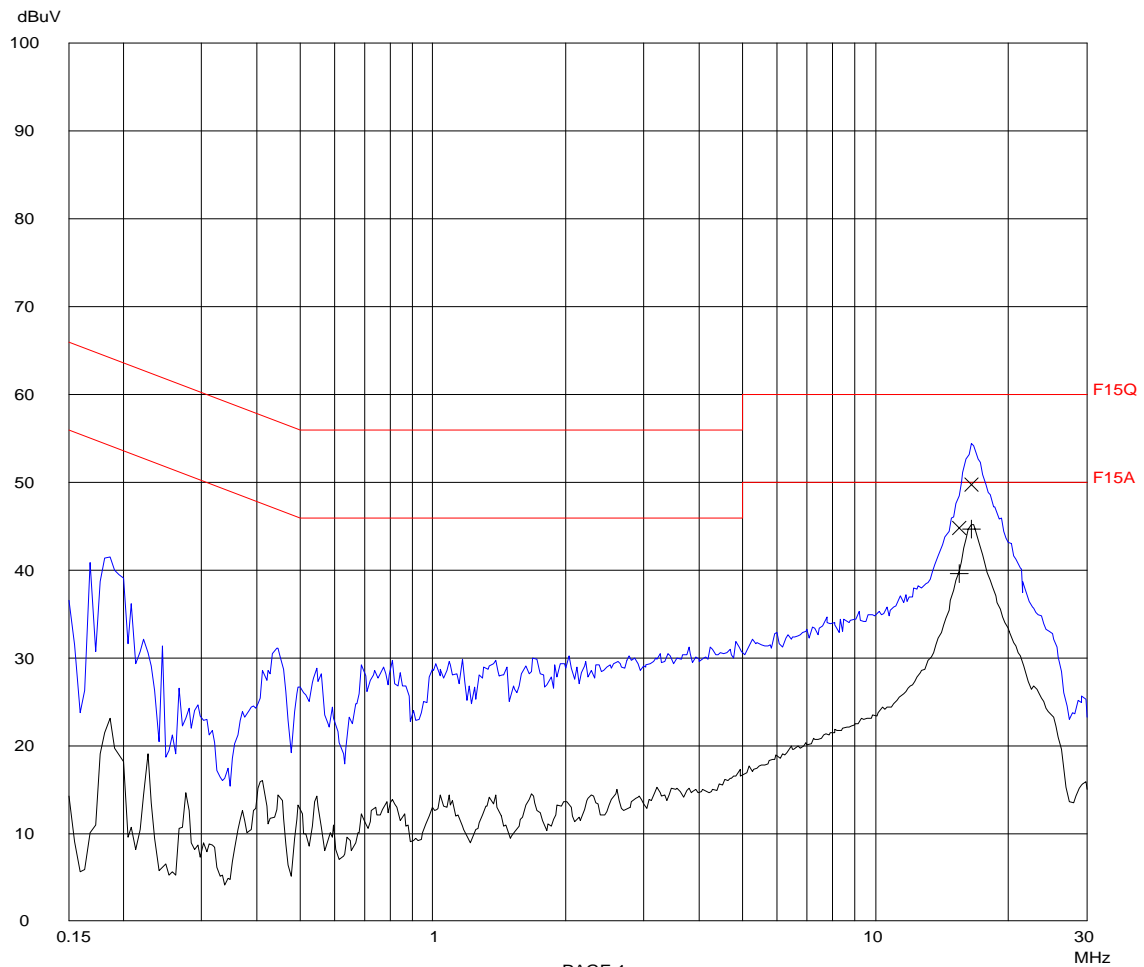

Final Measurement: x QP / + AV

Meas Time: 1 s
Subranges: 16
Acc Margin: 20dB

Transducer No.	Start	Stop	Name
1	9k	30M	2454
2	9k	30M	0700
3	9k	30M	0090
4	9k	30M	30_10_09

Ctrl No.: N/A

Report no.: HK09090292-1
Internet Radio with Photo Playing
Mode
AC Mains "L"

Report no.: HK09090292-1
Internet Radio Mode
AC Mains "L"

Report No.:HK09090292-1

Scan Settings (1 Range)

|----- Frequencies -----||----- Receiver Settings -----|

Start	Stop	Step	IF BW	Detector	M-Time	Atten	Preamp	OpRge
150k	30M	4.5k	10k	PK+AV	10ms	AUTO	LN OFF	60dB

Final Measurement: x QP / + AV

Meas Time: 1 s

Subranges: 16

Acc Margin: 20dB

Transducer No.	Start	Stop	Name
----------------	-------	------	------

1	1	9k	30M	2454
---	---	----	-----	------

2	9k	30M	0700
---	----	-----	------

3	9k	30M	0090
---	----	-----	------

4	9k	30M	30_10_09
---	----	-----	----------

Ctrl No.: N/A

Report no.: HK09090292-1
Internet Radio Mode
AC Mains "L"

Report No.:HK09090292-1

Scan Settings (1 Range)

|----- Frequencies -----||----- Receiver Settings -----|
Start Stop Step IF BW Detector M-Time Atten Preamp OpRge
150k 30M 4.5k 10k PK+AV 10ms AUTO LN OFF 60dB