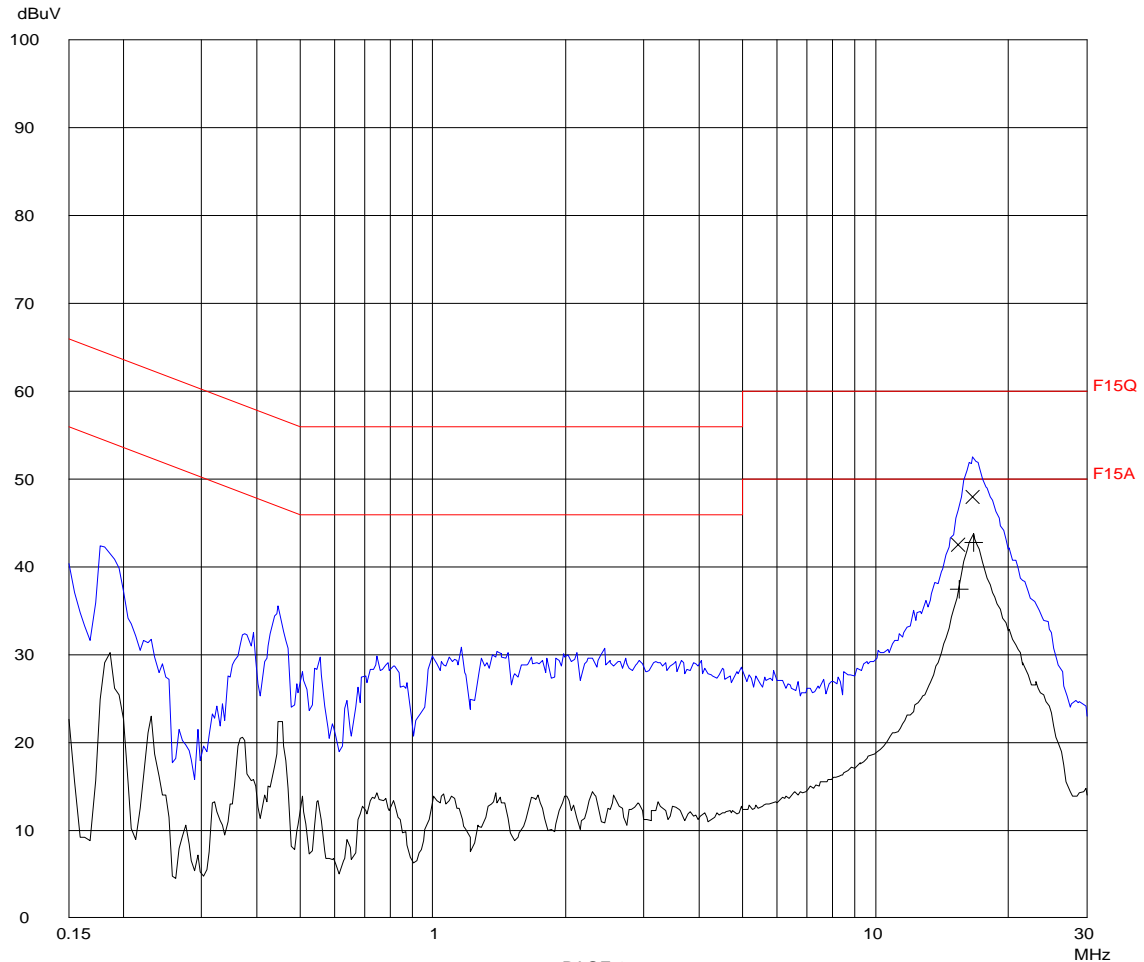

* limit exceeded

Report no.: HK09090292-1
Internet Radio with Photo Playing
Mode
AC Mains "N"

Report No.: HK09090292-1

Scan Settings (1 Range)

----- Frequencies ----- ||----- Receiver Settings -----
Start Stop Step IF BW Detector M-Time Atten Preamp OpRge
150k 30M 4.5k 10k PK+AV 10ms AUTO LN OFF 60dB

Final Measurement: x QP / + AV

Meas Time: 1 s

Subranges: 16

Acc Margin: 20dB

Transducer No. Start Stop Name

1 1 9k 30M 2454

2 9k 30M 0700

3 9k 30M 0090

4 9k 30M 30_10_09

Ctrl No.: N/A

Report no.: HK09090292-1
Internet Radio with Photo Playing
Mode
AC Mains "N"

Report No.:HK09090292-1

Scan Settings (1 Range)

Frequencies			Receiver Settings					
Start	Stop	Step	IF BW	Detector	M-Time	Atten	Preamp	OpRge
150k	30M	4.5k	10k	PK+AV	10ms	AUTO	LN OFF	60dB