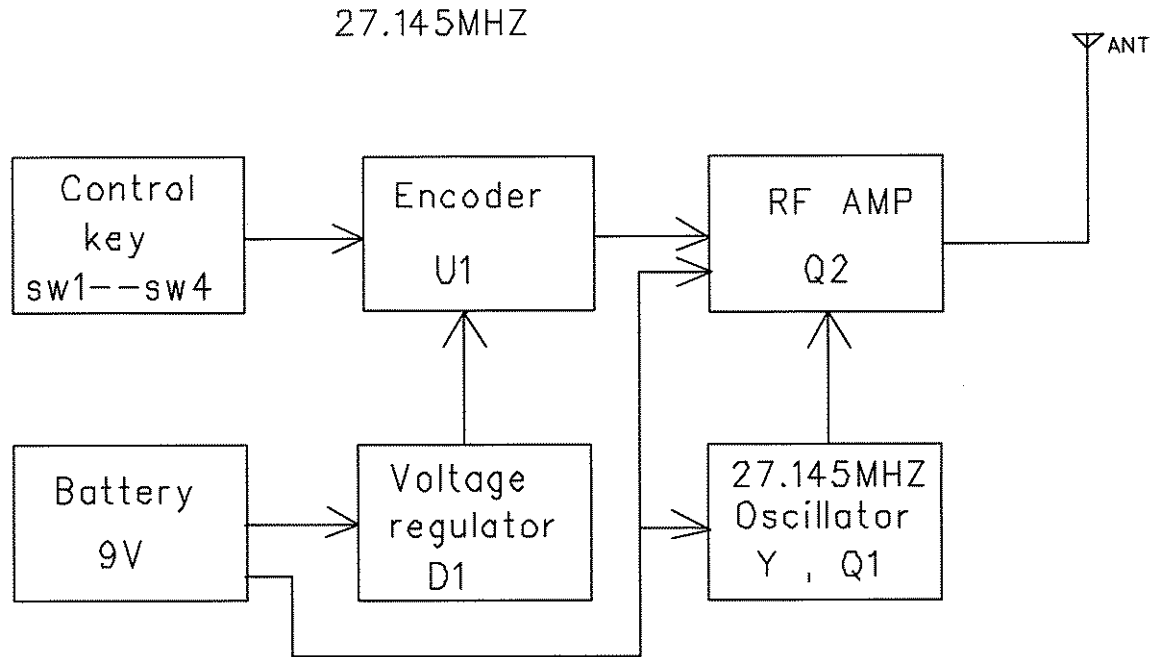

BLOCK DIAGRAM

Customer number		COMPANY	MECCANO(HONG KONG)LIMITED
		TITLE	866950E RC20 TX(1:24 R/C CAR)
Customer number		DATE	DEC-23-2005