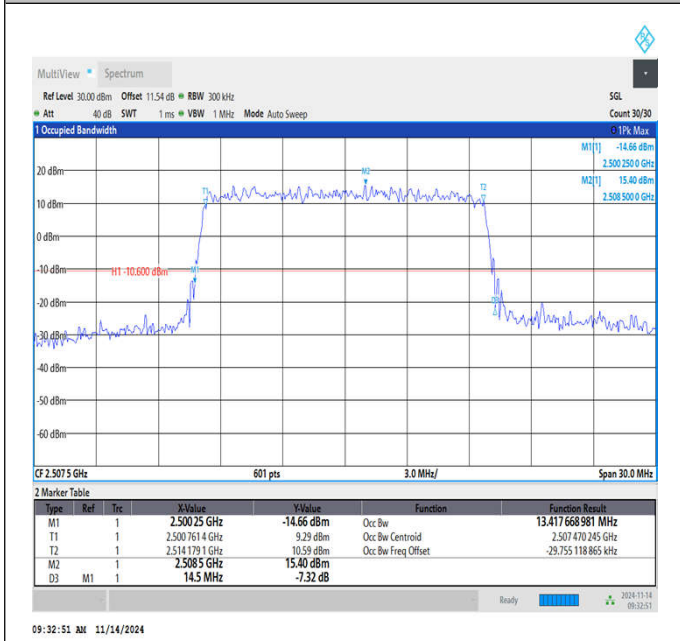

Band7-15MHz-16QAM-21100-75RB#0-PASS

Band7-15MHz-16QAM-21375-75RB#0-PASS

Band7-15MHz-64QAM-20825-75RB#0-PASS

Band7-15MHz-64QAM-21100-75RB#0-PASS

Band7-15MHz-64QAM-21375-75RB#0-PASS

Band7-20MHz-QPSK-20850-100RB#0-PASS