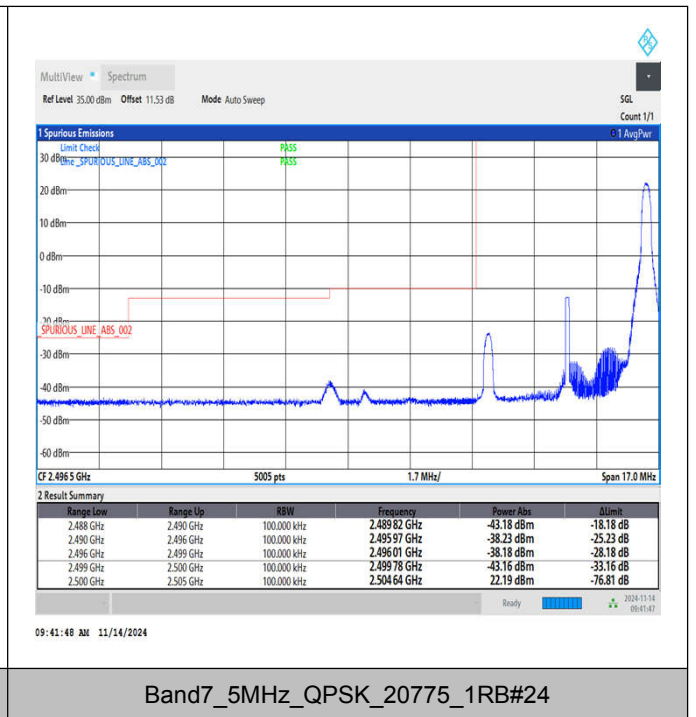

Band7	20MHz	16QAM	21350	1RB#99	-36.71	PASS
Band7	20MHz	16QAM	21350	100RB#0	-36.63	PASS
Band7	20MHz	64QAM	20850	1RB#0	-37.13	PASS
Band7	20MHz	64QAM	20850	1RB#99	-37.12	PASS
Band7	20MHz	64QAM	20850	100RB#0	-36.88	PASS
Band7	20MHz	64QAM	21350	1RB#0	-36.75	PASS
Band7	20MHz	64QAM	21350	1RB#99	-36.61	PASS
Band7	20MHz	64QAM	21350	100RB#0	-36.49	PASS

1.4.2 Test Graphs