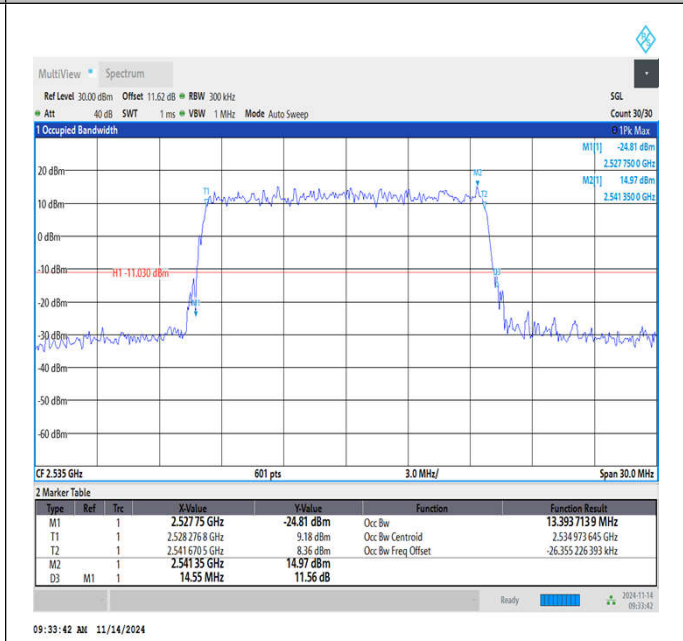

Band7-15MHz-16QAM-21100-75RB#0-PASS

Band7-15MHz-16QAM-21375-75RB#0-PASS

Band7-15MHz-64QAM-20825-75RB#0-PASS

Band7-15MHz-64QAM-21100-75RB#0-PASS

Band7-15MHz-64QAM-21375-75RB#0-PASS

Band7-20MHz-QPSK-20850-100RB#0-PASS