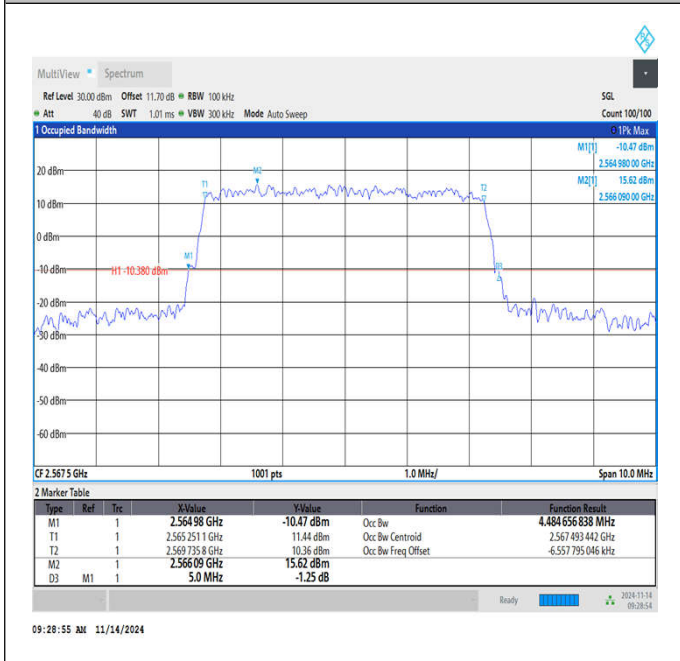

1.3.2 Test Graphs

Band7-5MHz-QPSK-21425-25RB#0-PASS

Band7-5MHz-16QAM-20775-25RB#0-PASS

Band7-5MHz-16QAM-21100-25RB#0-PASS

Band7-5MHz-16QAM-21425-25RB#0-PASS

Band7-5MHz-64QAM-20775-25RB#0-PASS

Band7-5MHz-64QAM-21100-25RB#0-PASS