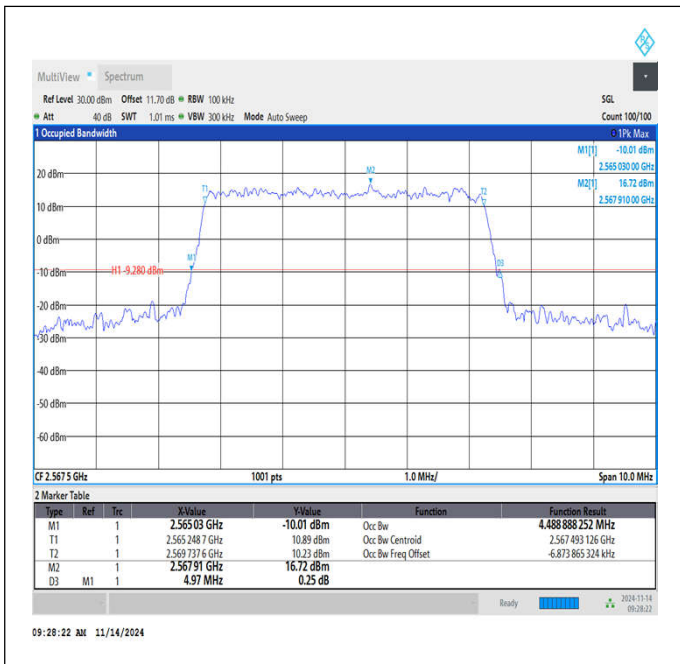

Band7-5MHz-QPSK-21425-25RB#0-PASS