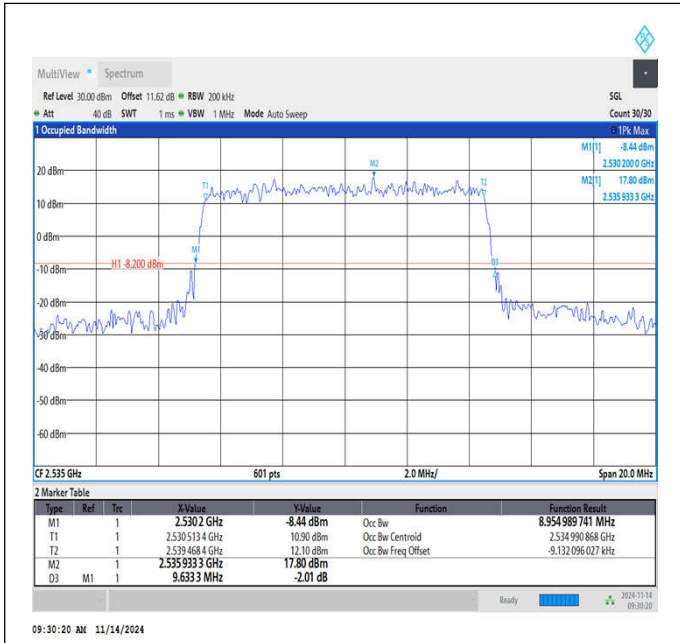

Band7-10MHz-QPSK-21100-50RB#0-PASS