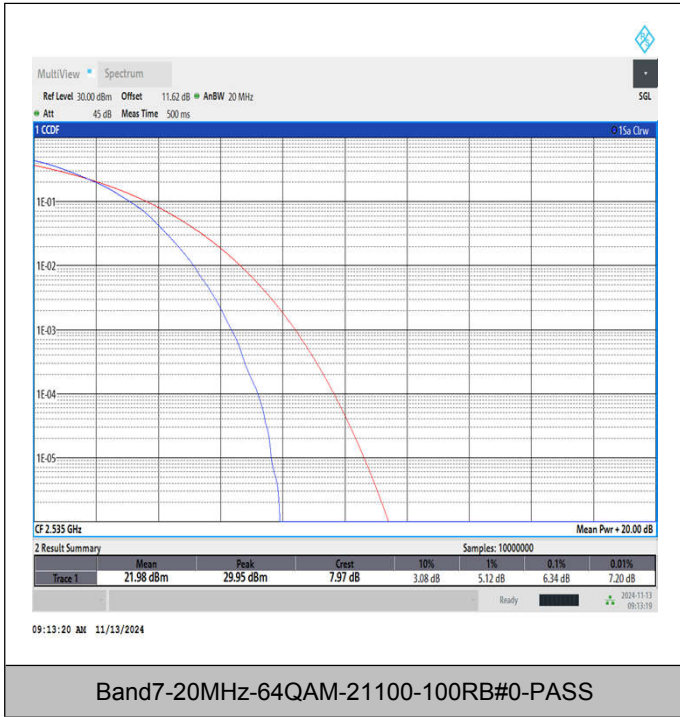

Band7-20MHz-64QAM-21100-100RB#0-PASS