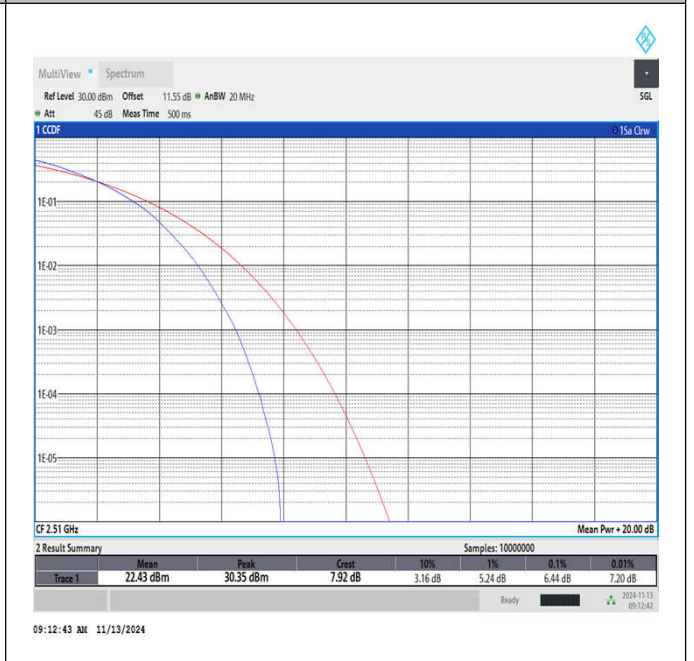

Band7-20MHz-64QAM-20850-100RB#0-PASS