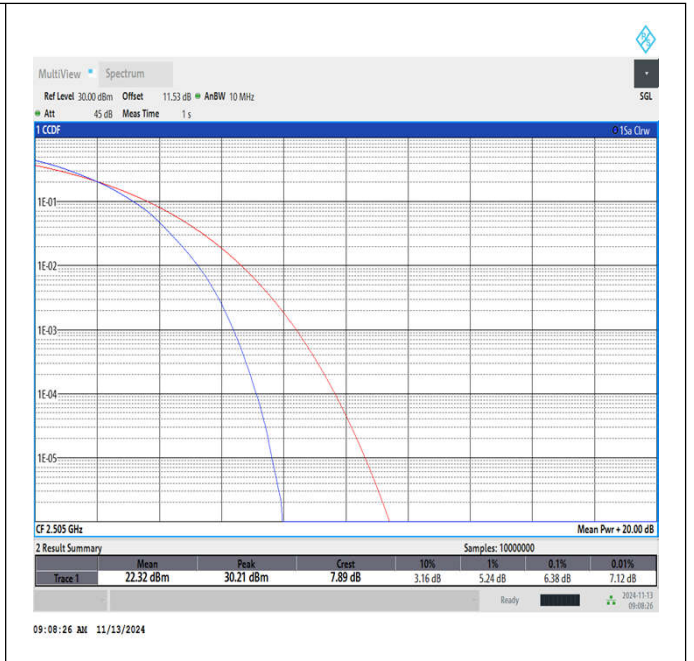

Band7-10MHz-64QAM-20800-50RB#0-PASS