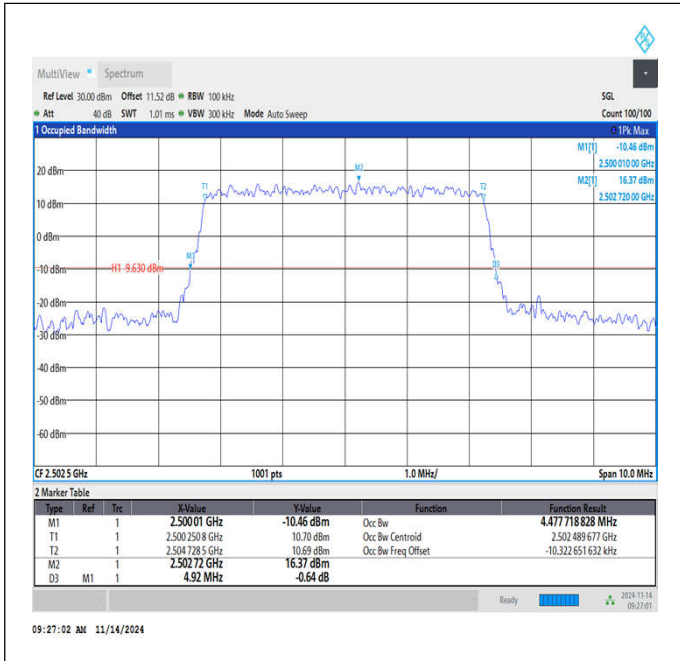

1.3.2 Test Graphs

Band7-5MHz-QPSK-21425-25RB#0-PASS

Band7-5MHz-16QAM-20775-25RB#0-PASS

Band7-5MHz-16QAM-21100-25RB#0-PASS

Band7-5MHz-16QAM-21425-25RB#0-PASS

Band7-5MHz-64QAM-20775-25RB#0-PASS

Band7-5MHz-64QAM-21100-25RB#0-PASS