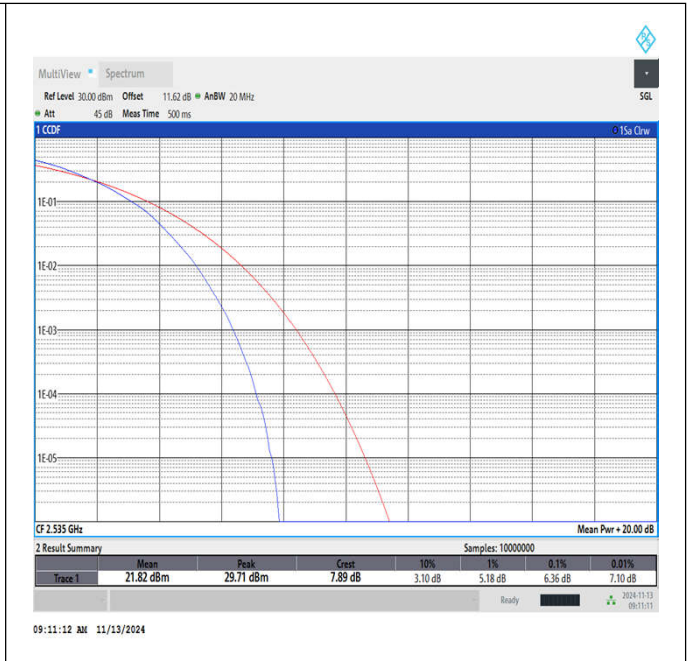

Band7-5MHz-64QAM-21425-25RB#0-PASS

Band7-10MHz-64QAM-20800-50RB#0-PASS

Band7-10MHz-64QAM-21100-50RB#0-PASS

Band7-10MHz-64QAM-21400-50RB#0-PASS

Band7-15MHz-64QAM-20825-75RB#0-PASS

Band7-15MHz-64QAM-21100-75RB#0-PASS