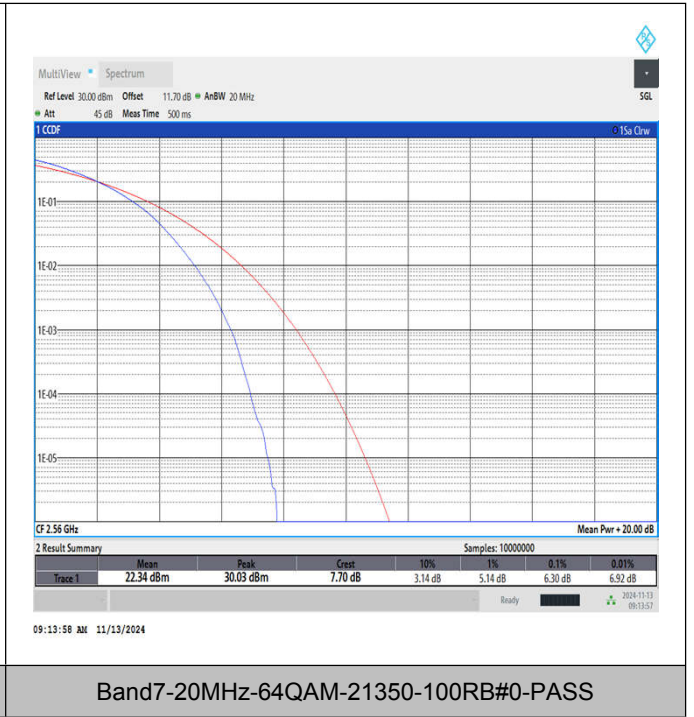

Band7-20MHz-64QAM-21350-100RB#0-PASS