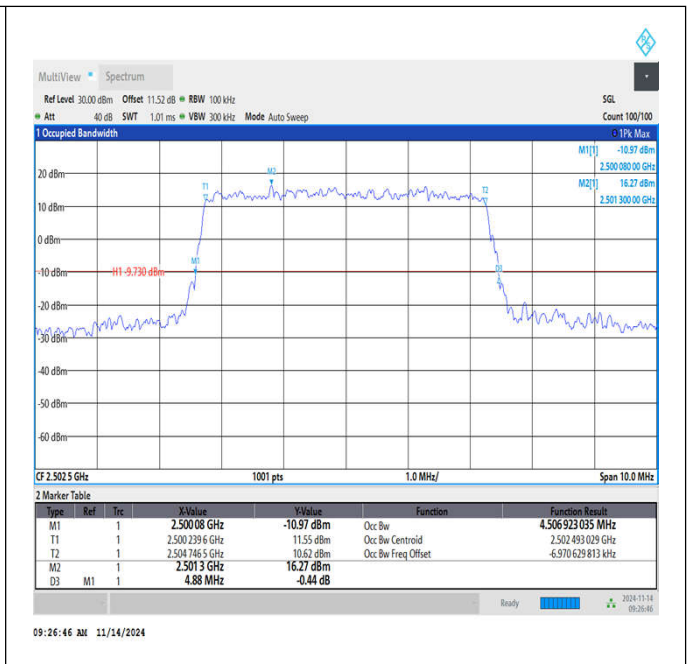

Band7-5MHz-16QAM-20775-25RB#0-PASS