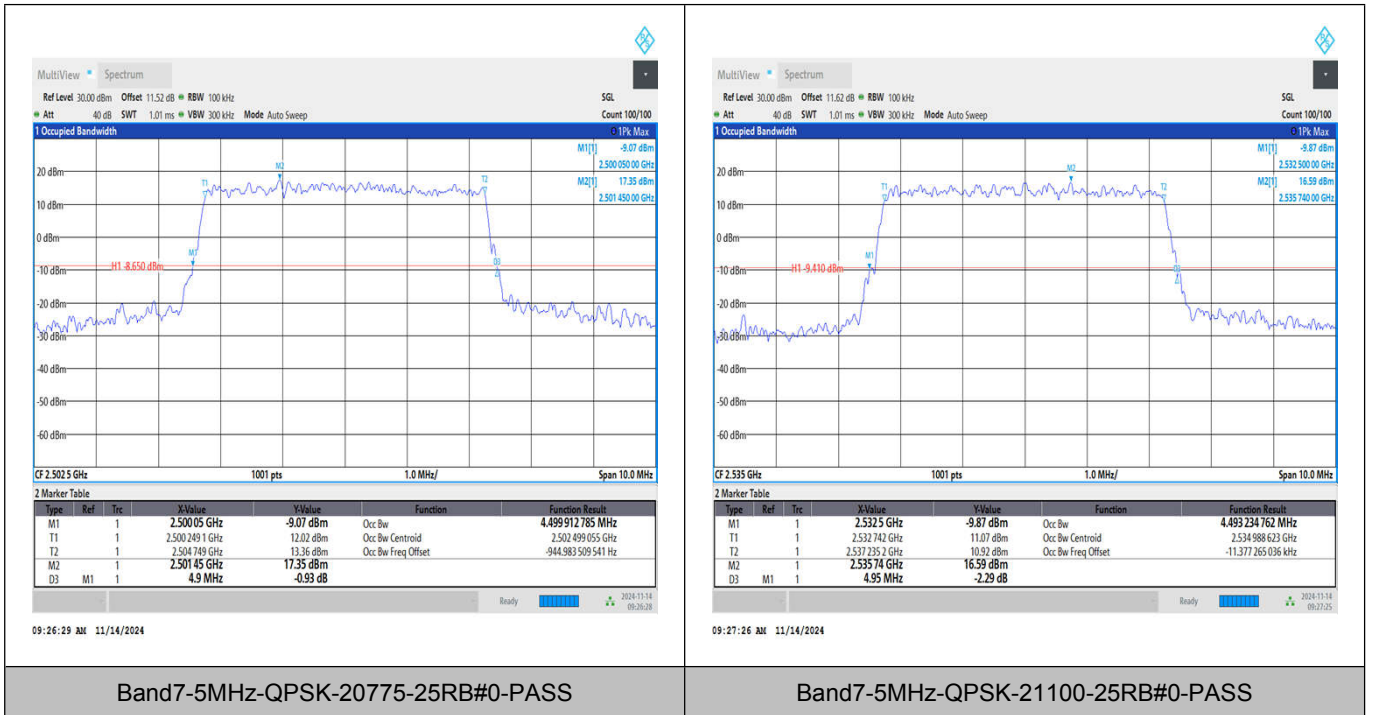

Band7	20MHz	QPSK	20850	100RB#0	17.83	19.07	PASS
Band7	20MHz	QPSK	21100	100RB#0	17.941	19.33	PASS
Band7	20MHz	QPSK	21350	100RB#0	17.894	19.20	PASS
Band7	20MHz	16QAM	20850	100RB#0	17.803	19.13	PASS
Band7	20MHz	16QAM	21100	100RB#0	17.856	19.27	PASS
Band7	20MHz	16QAM	21350	100RB#0	17.893	19.27	PASS
Band7	20MHz	64QAM	20850	100RB#0	17.888	19.27	PASS
Band7	20MHz	64QAM	21100	100RB#0	17.943	19.20	PASS
Band7	20MHz	64QAM	21350	100RB#0	17.868	19.27	PASS

1.3.2 Test Graphs