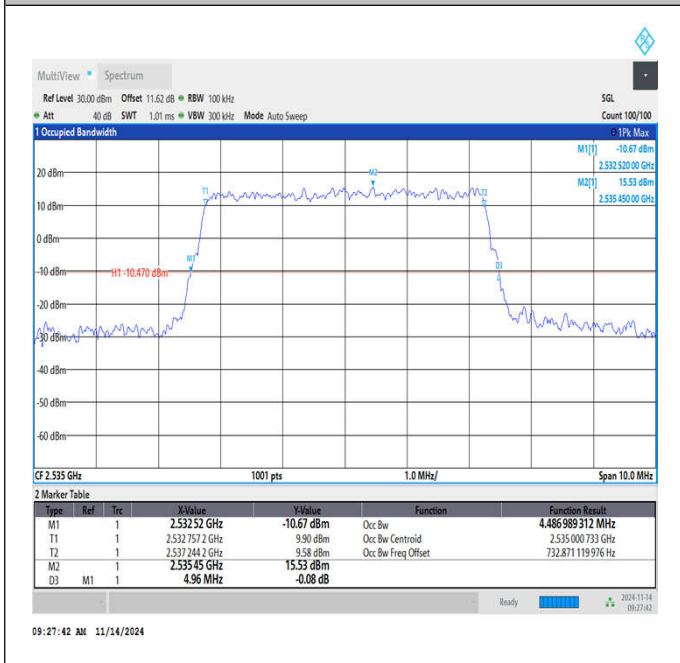

1.3.2 Test Graphs

Band7-5MHz-QPSK-21425-25RB#0-PASS

Band7-5MHz-16QAM-20775-25RB#0-PASS

Band7-5MHz-16QAM-21100-25RB#0-PASS

Band7-5MHz-16QAM-21425-25RB#0-PASS

Band7-5MHz-64QAM-20775-25RB#0-PASS

Band7-5MHz-64QAM-21100-25RB#0-PASS