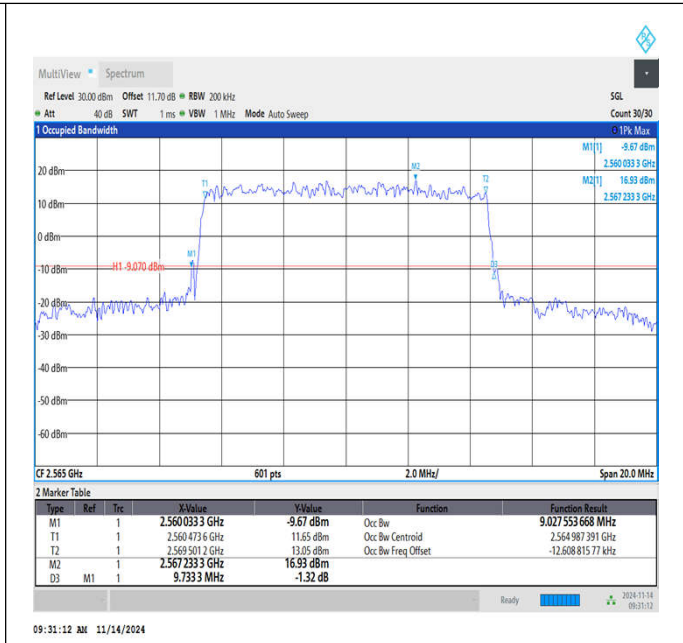

Band7-10MHz-QPSK-21400-50RB#0-PASS