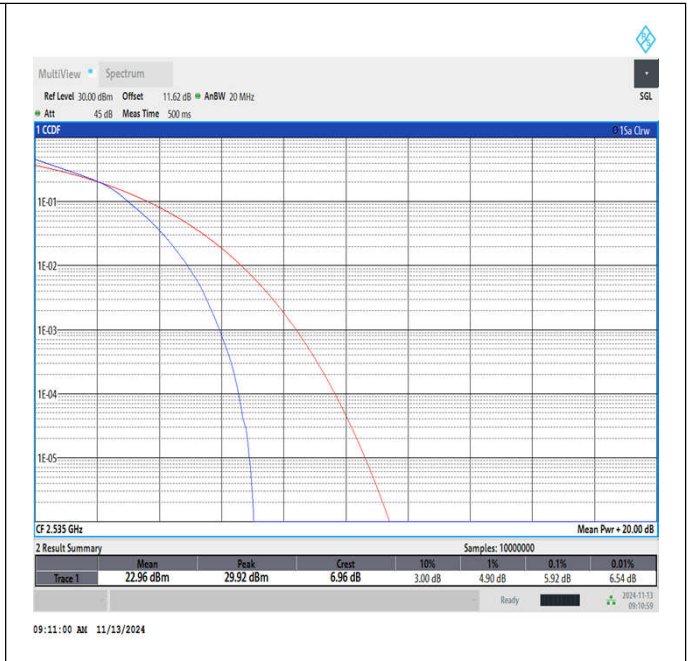

Band7-5MHz-16QAM-21425-25RB#0-PASS

Band7-10MHz-16QAM-20800-50RB#0-PASS

Band7-10MHz-16QAM-21100-50RB#0-PASS

Band7-10MHz-16QAM-21400-50RB#0-PASS

Band7-15MHz-16QAM-20825-75RB#0-PASS

Band7-15MHz-16QAM-21100-75RB#0-PASS