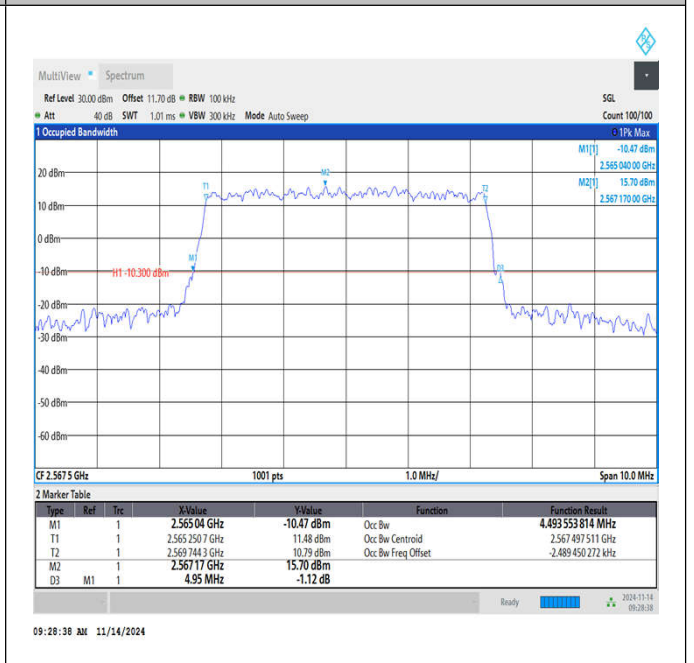

1.3.2 Test Graphs

Band7-5MHz-QPSK-21425-25RB#0-PASS

Band7-5MHz-16QAM-20775-25RB#0-PASS

Band7-5MHz-16QAM-21100-25RB#0-PASS

Band7-5MHz-16QAM-21425-25RB#0-PASS

Band7-5MHz-64QAM-20775-25RB#0-PASS

Band7-5MHz-64QAM-21100-25RB#0-PASS