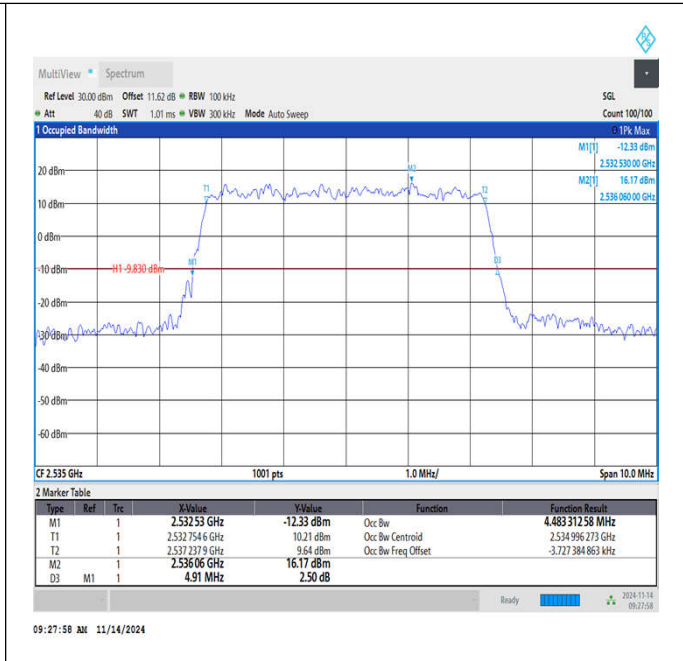

1.3.2 Test Graphs

Band7-5MHz-QPSK-21425-25RB#0-PASS

Band7-5MHz-16QAM-20775-25RB#0-PASS

Band7-5MHz-16QAM-21100-25RB#0-PASS

Band7-5MHz-16QAM-21425-25RB#0-PASS

Band7-5MHz-64QAM-20775-25RB#0-PASS

Band7-5MHz-64QAM-21100-25RB#0-PASS