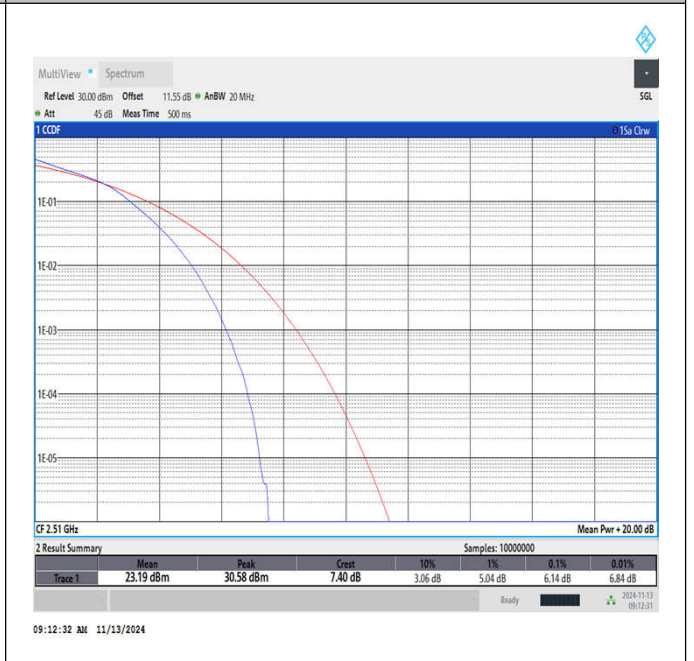

Band7-20MHz-16QAM-20850-100RB#0-PASS