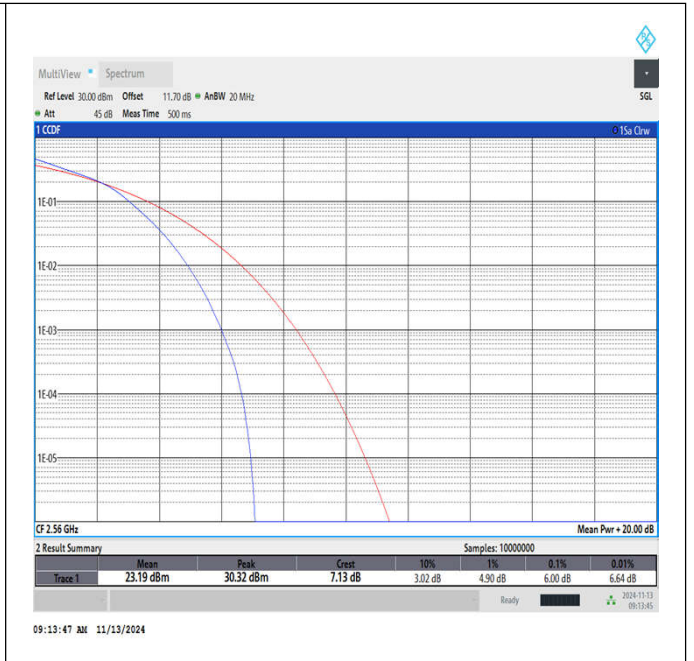

Band7-20MHz-16QAM-21350-100RB#0-PASS