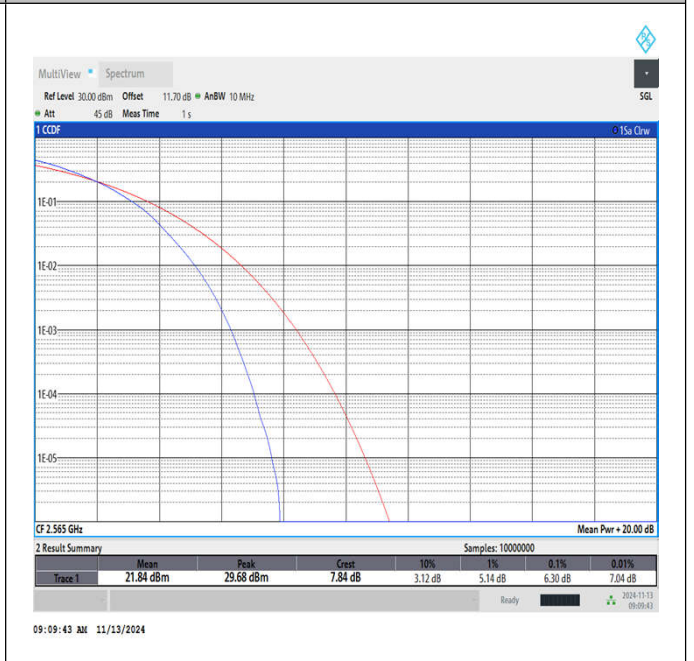

Band7-10MHz-64QAM-21400-50RB#0-PASS