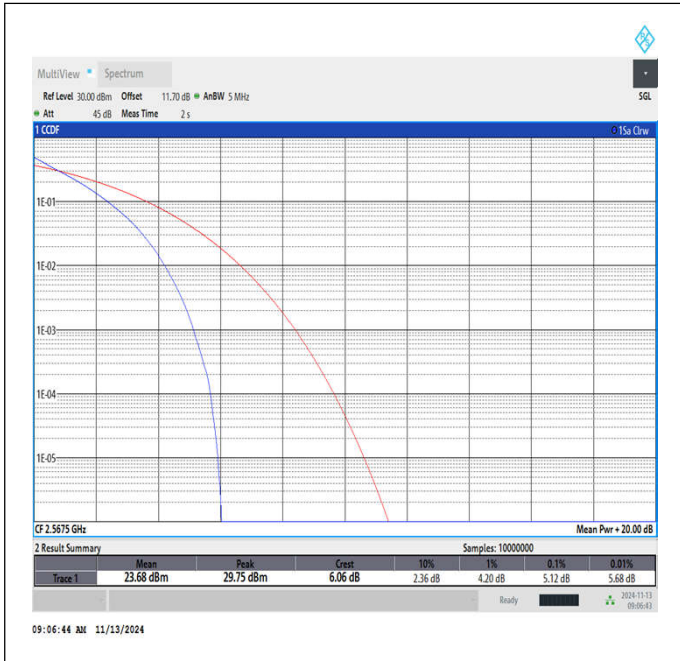

Band7-5MHz-QPSK-21425-25RB#0-PASS