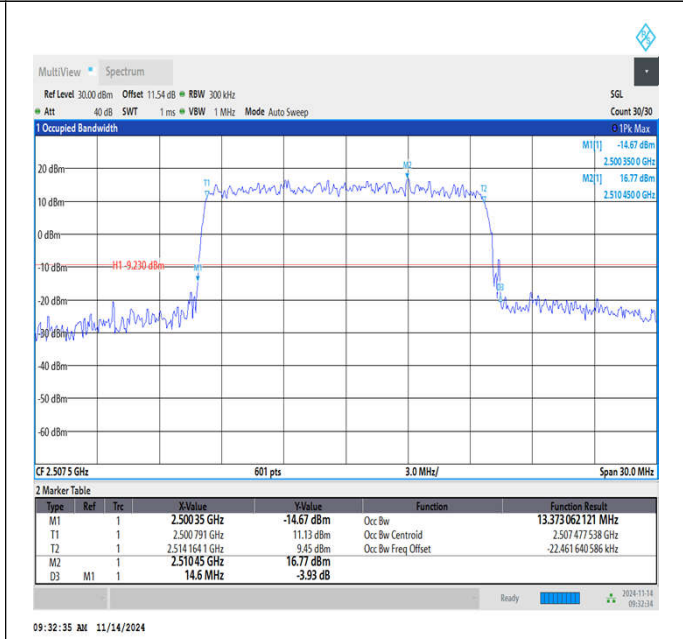

Band7-10MHz-16QAM-21400-50RB#0-PASS

Band7-10MHz-64QAM-20800-50RB#0-PASS

Band7-10MHz-64QAM-21100-50RB#0-PASS

Band7-10MHz-64QAM-21400-50RB#0-PASS

Band7-15MHz-QPSK-20825-75RB#0-PASS

Band7-15MHz-QPSK-21100-75RB#0-PASS