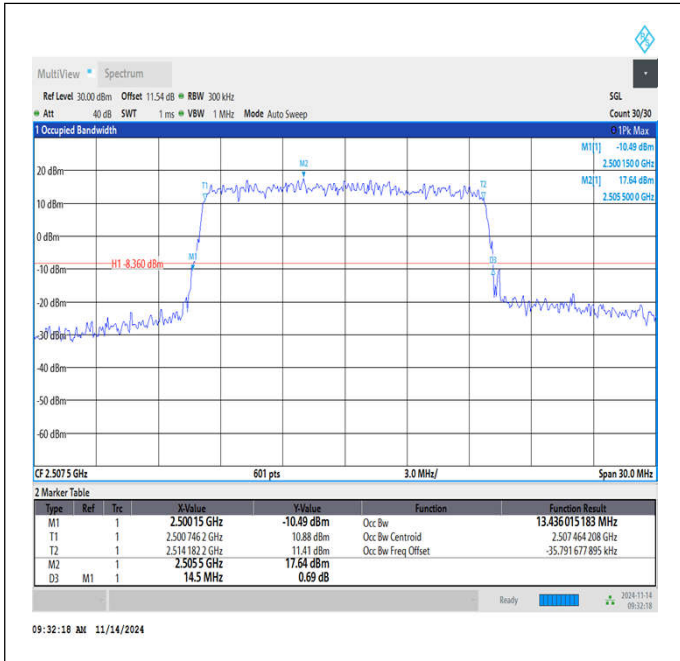

Band7-10MHz-16QAM-21400-50RB#0-PASS

Band7-10MHz-64QAM-20800-50RB#0-PASS

Band7-10MHz-64QAM-21100-50RB#0-PASS

Band7-10MHz-64QAM-21400-50RB#0-PASS

Band7-15MHz-QPSK-20825-75RB#0-PASS

Band7-15MHz-QPSK-21100-75RB#0-PASS