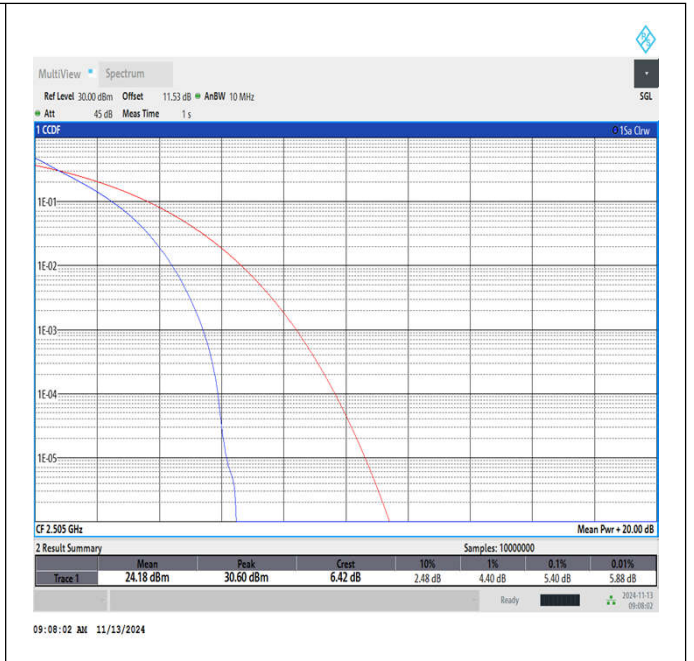

Band7-10MHz-QPSK-20800-50RB#0-PASS