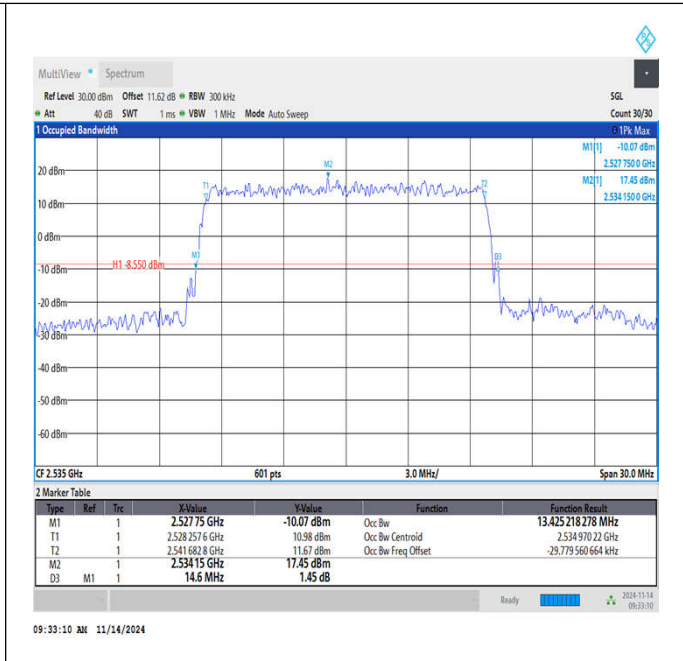

Band7-10MHz-16QAM-21400-50RB#0-PASS

Band7-10MHz-64QAM-20800-50RB#0-PASS

Band7-10MHz-64QAM-21100-50RB#0-PASS

Band7-10MHz-64QAM-21400-50RB#0-PASS

Band7-15MHz-QPSK-20825-75RB#0-PASS

Band7-15MHz-QPSK-21100-75RB#0-PASS