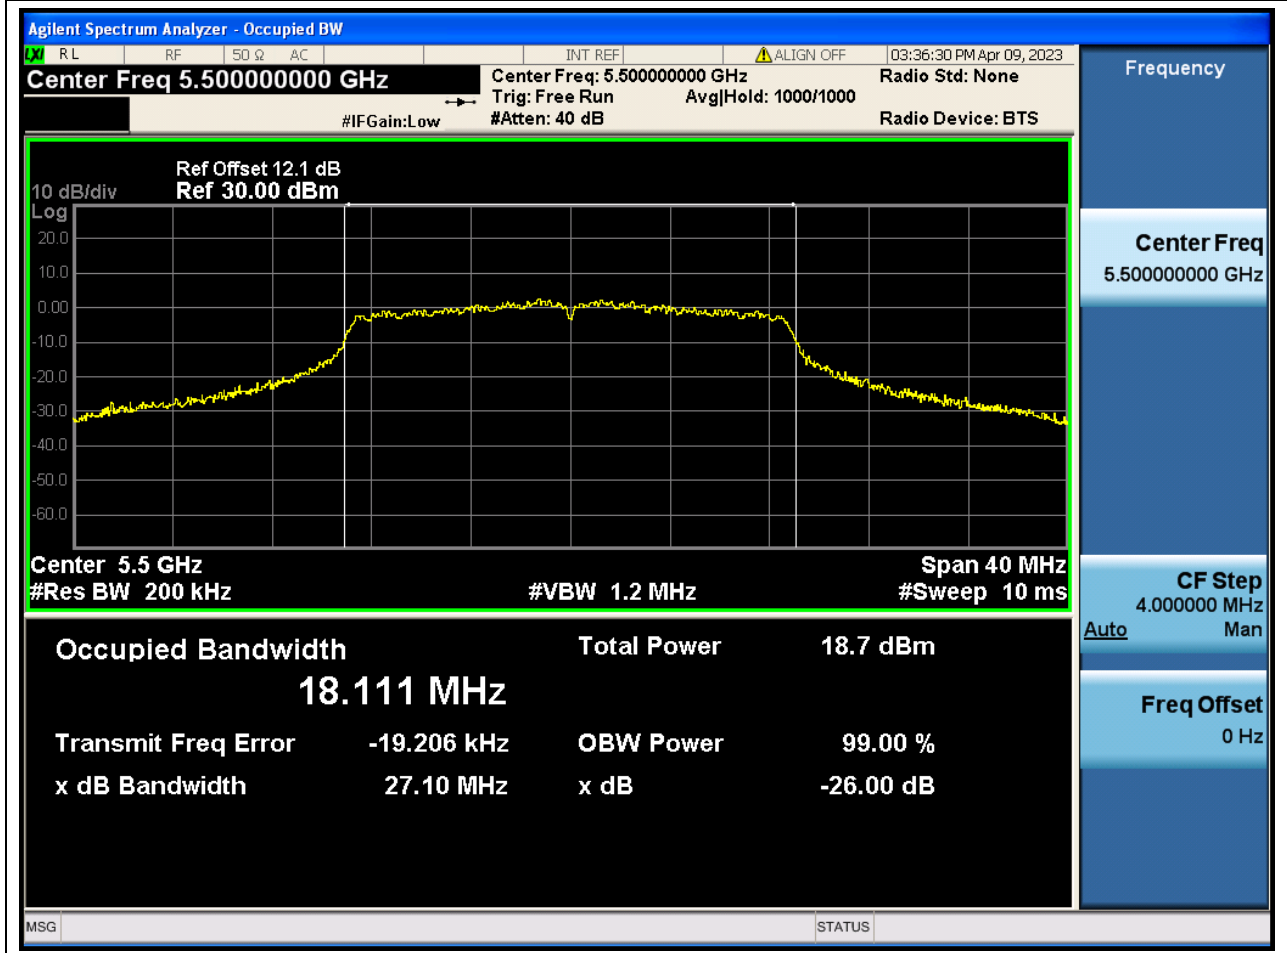

50. 802.11ac_20M_U-NII-2C_L

50.1. A.2.2-99% Bandwidth(NTNV)

Center Frequency (MHz)	OBW Power (%)	RBW (MHz)	Detector	Limit (MHz)	OBW (MHz)	Verdict
5500	99	0.2	Peak	0	18.110833	N/A