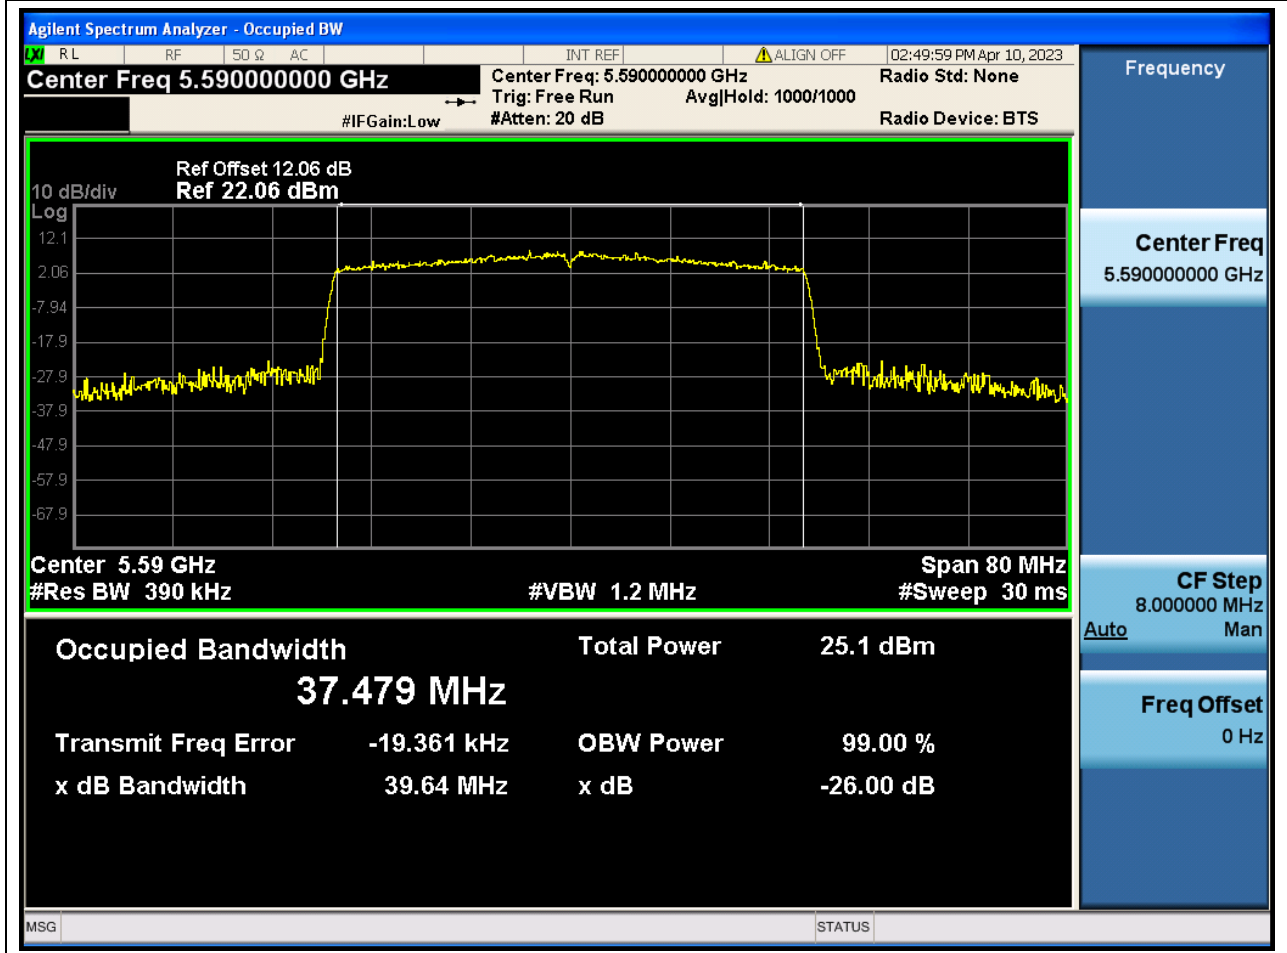

62. 802.11ax_40M_U-NII-2C_M

62.1. A.2-26dB Bandwidth(NTNV)

Center Frequency (MHz)	XdB Down	RBW (MHz)	Detector	Limit (MHz)	XdB BandWidth (MHz)	Verdict
5590	26	0.39	Peak	0	39.638546	N/A