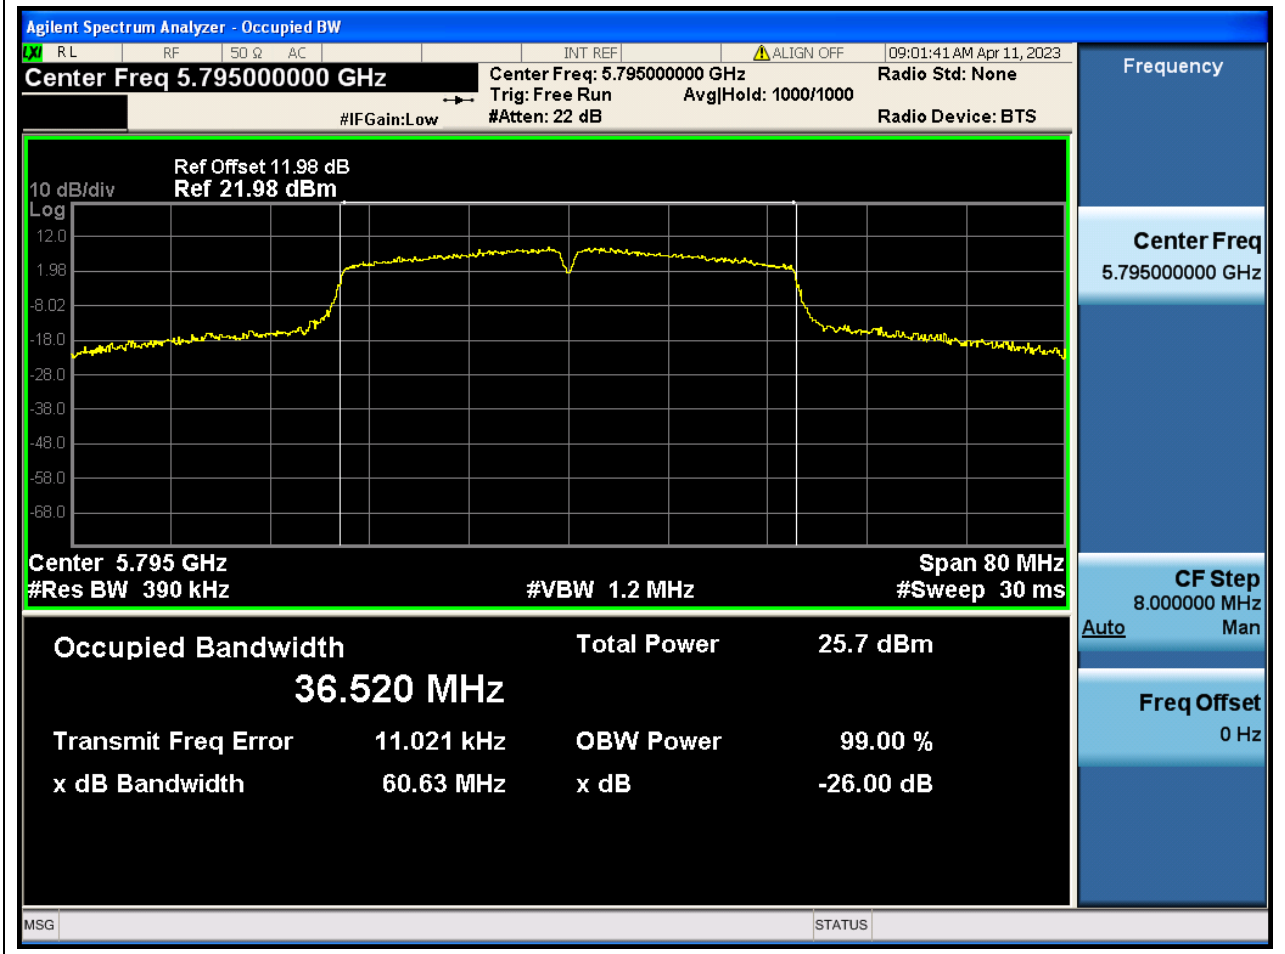

73. 802.11n_40M_U-NII-3_H

73.1. A.2-26dB Bandwidth(NTNV)

Center Frequency (MHz)	XdB Down	RBW (MHz)	Detector	Limit (MHz)	XdB BandWidth (MHz)	Verdict
5795	26	0.39	Peak	0	60.628064	N/A