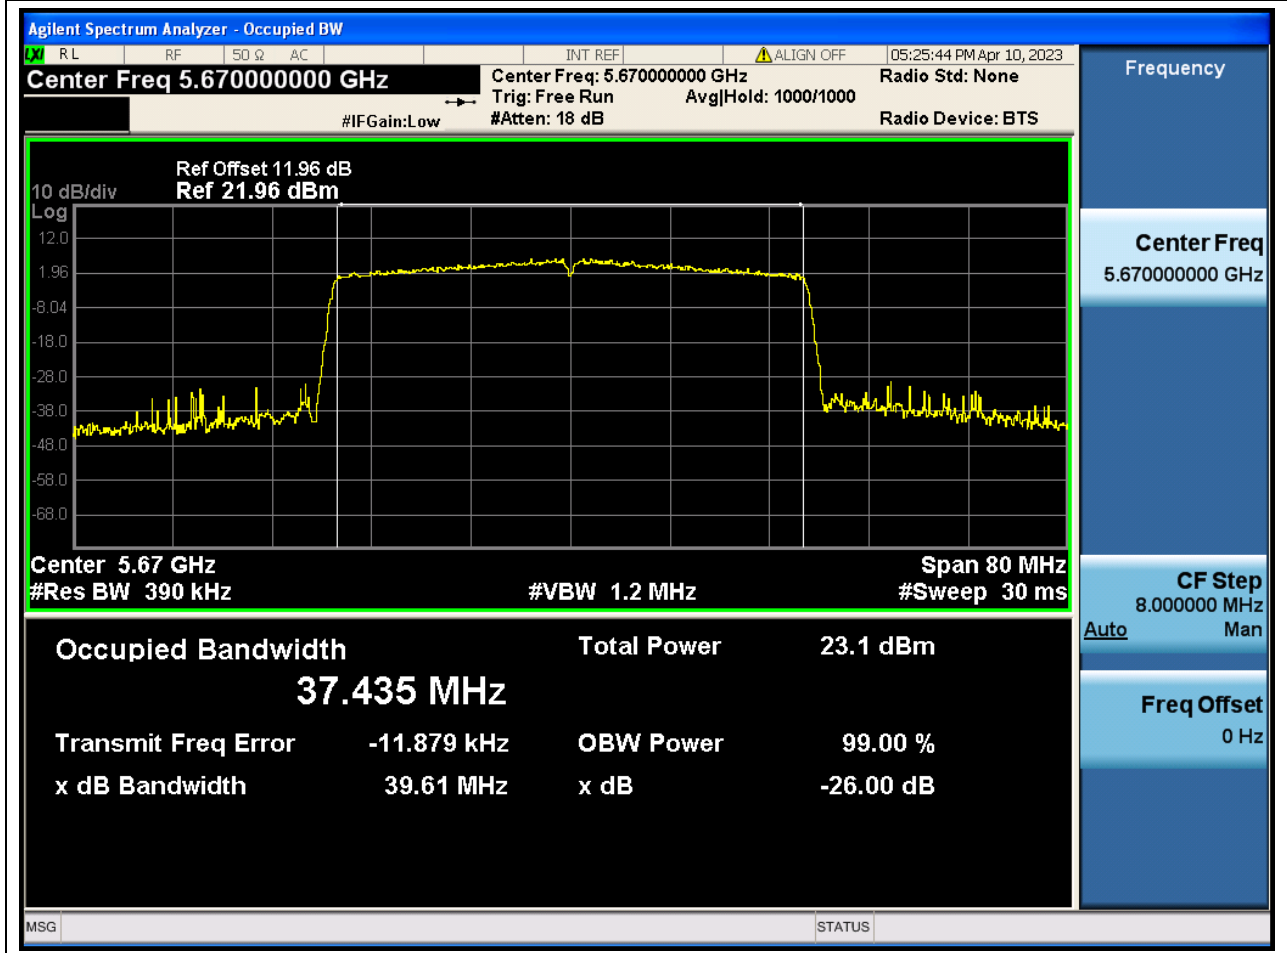

63. 802.11ax_40M_U-NII-2C_H

63.1. A.2-26dB Bandwidth(NTNV)

Center Frequency (MHz)	XdB Down	RBW (MHz)	Detector	Limit (MHz)	XdB BandWidth (MHz)	Verdict
5670	26	0.39	Peak	0	39.613179	N/A