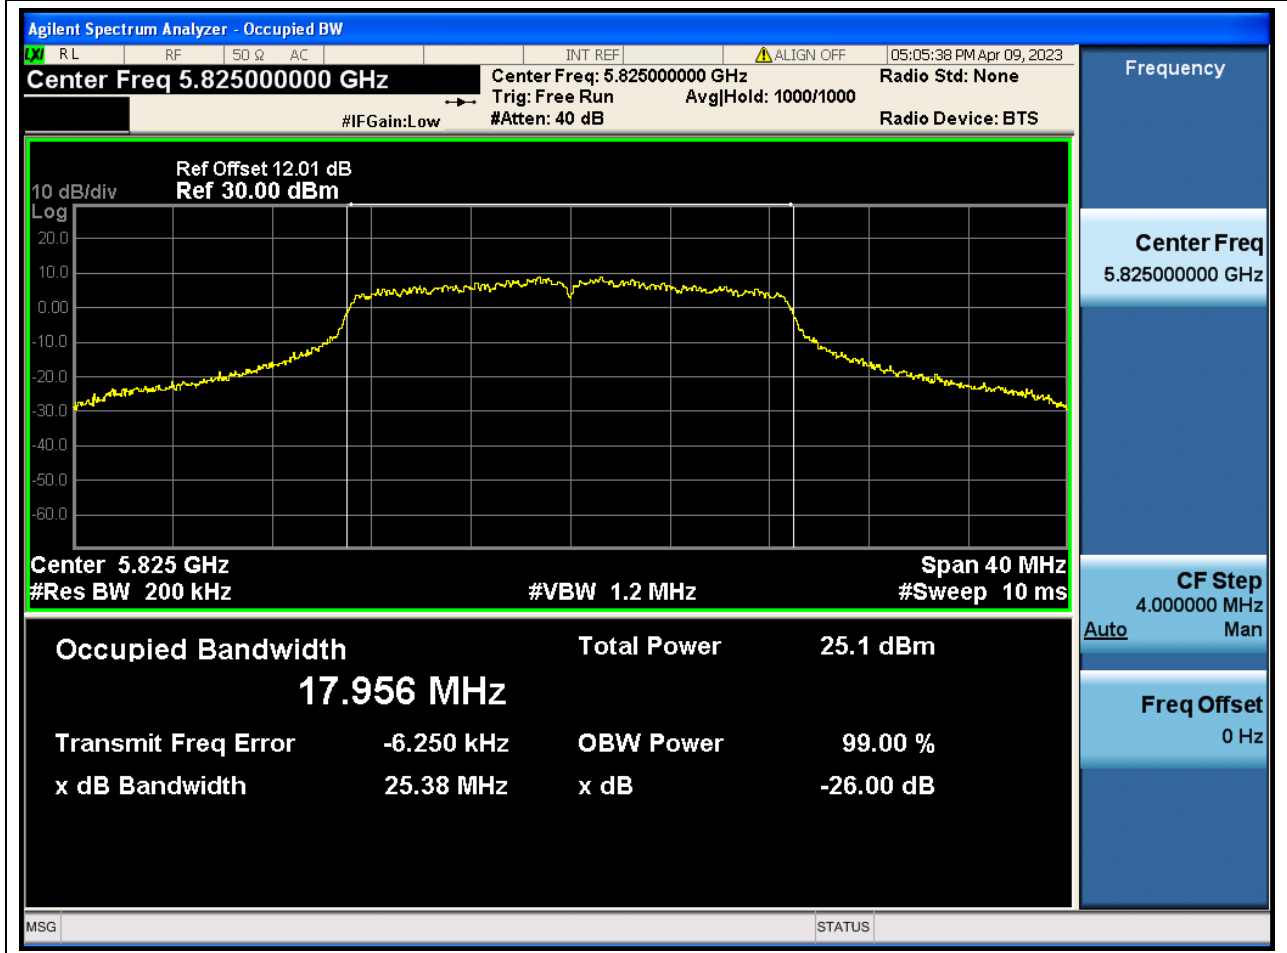

76. 802.11ac_20M_U-NII-3_H

76.1. A.2.2-99% Bandwidth(NTNV)

Center Frequency (MHz)	OBW Power (%)	RBW (MHz)	Detector	Limit (MHz)	OBW (MHz)	Verdict
5825	99	0.2	Peak	0	17.956078	N/A