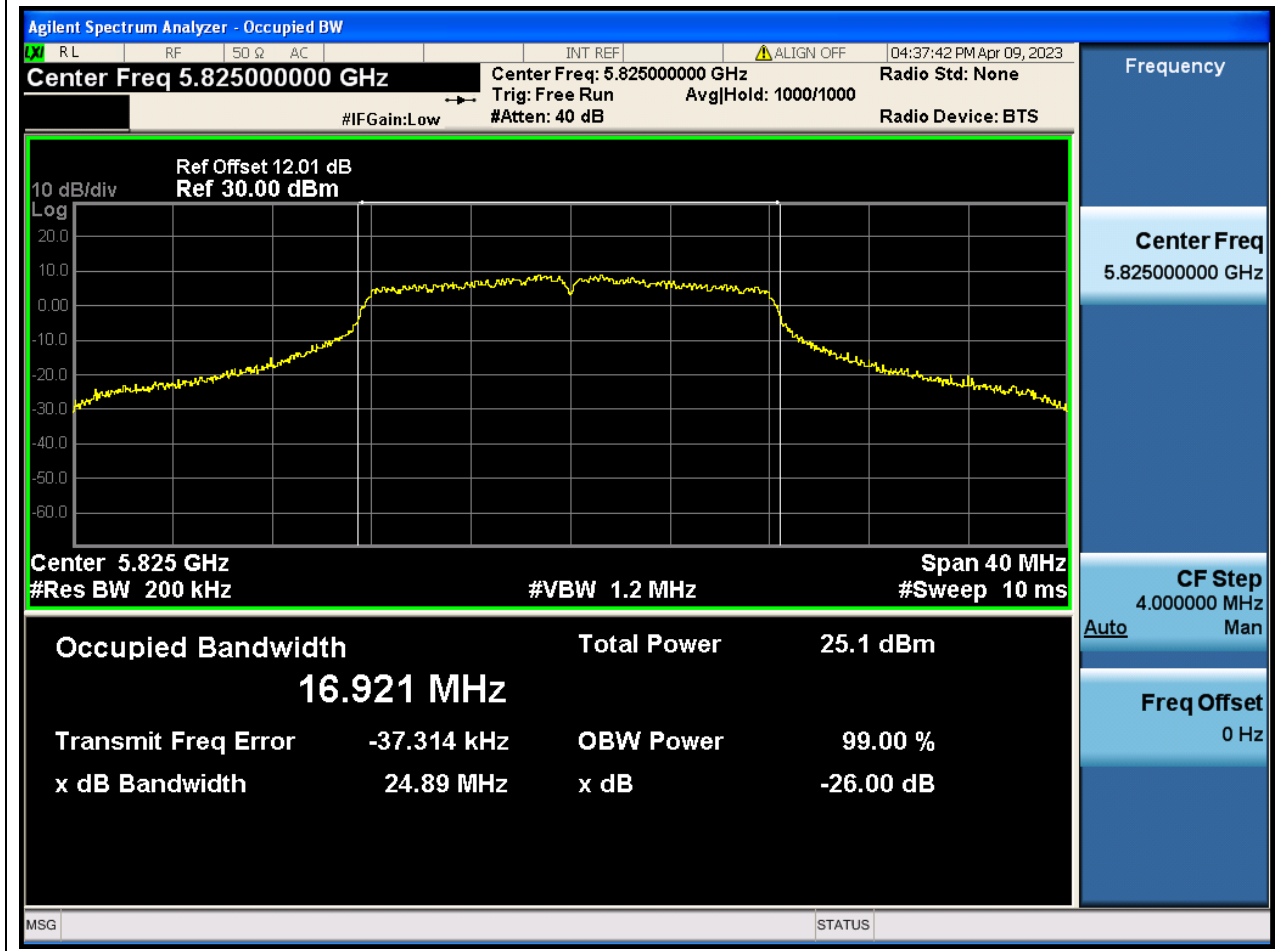

68. 802.11a_20M_U-NII-3_H

68.1. A.2.2-99% Bandwidth(NTNV)

Center Frequency (MHz)	OBW Power (%)	RBW (MHz)	Detector	Limit (MHz)	OBW (MHz)	Verdict
5825	99	0.2	Peak	0	16.920541	N/A