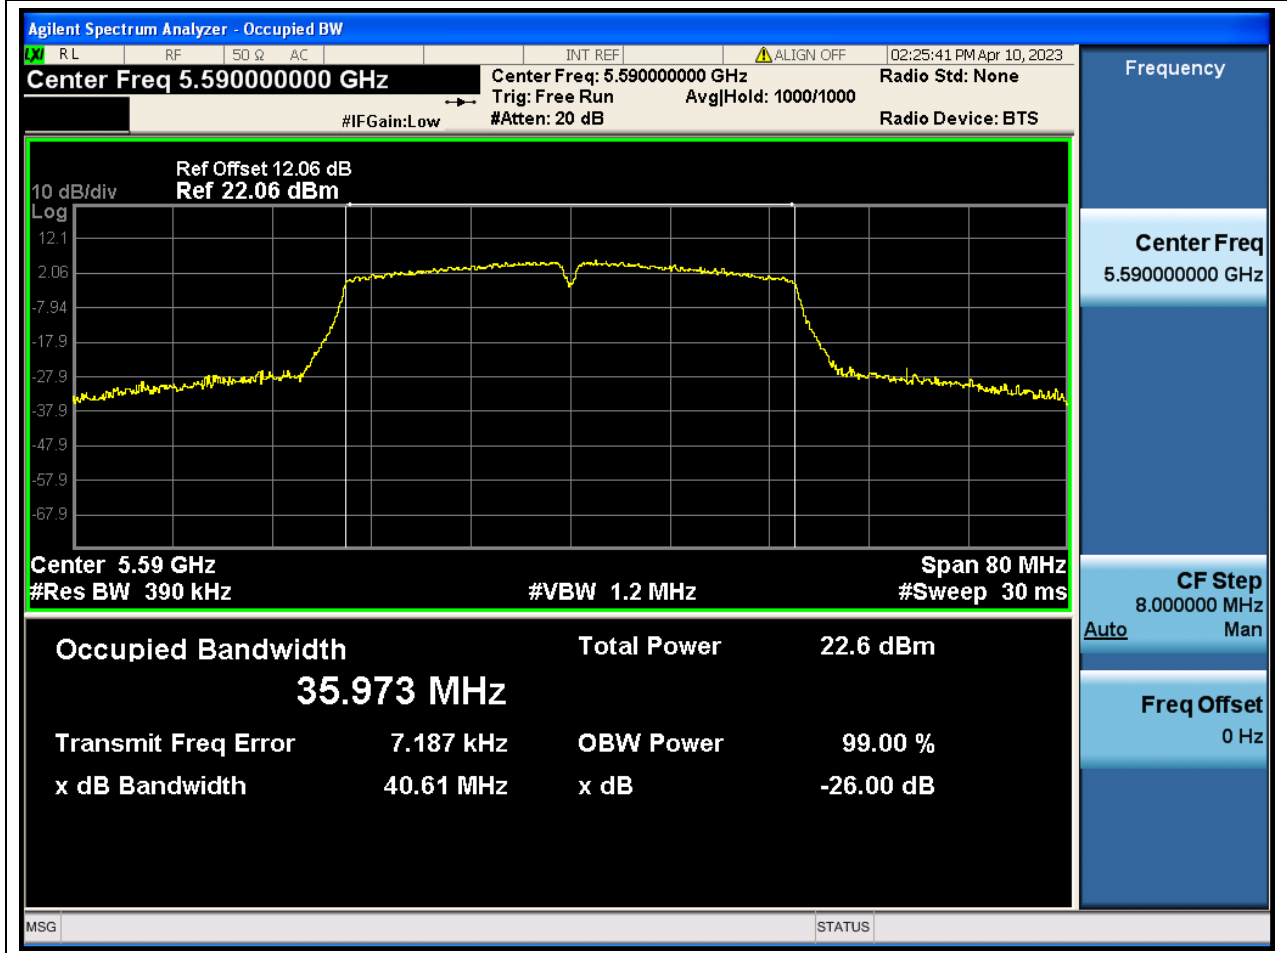

54. 802.11ac_40M_U-NII-2C_M

54.1. A.2-26dB Bandwidth(NTNV)

Center Frequency (MHz)	XdB Down	RBW (MHz)	Detector	Limit (MHz)	XdB BandWidth (MHz)	Verdict
5590	26	0.39	Peak	0	40.611654	N/A