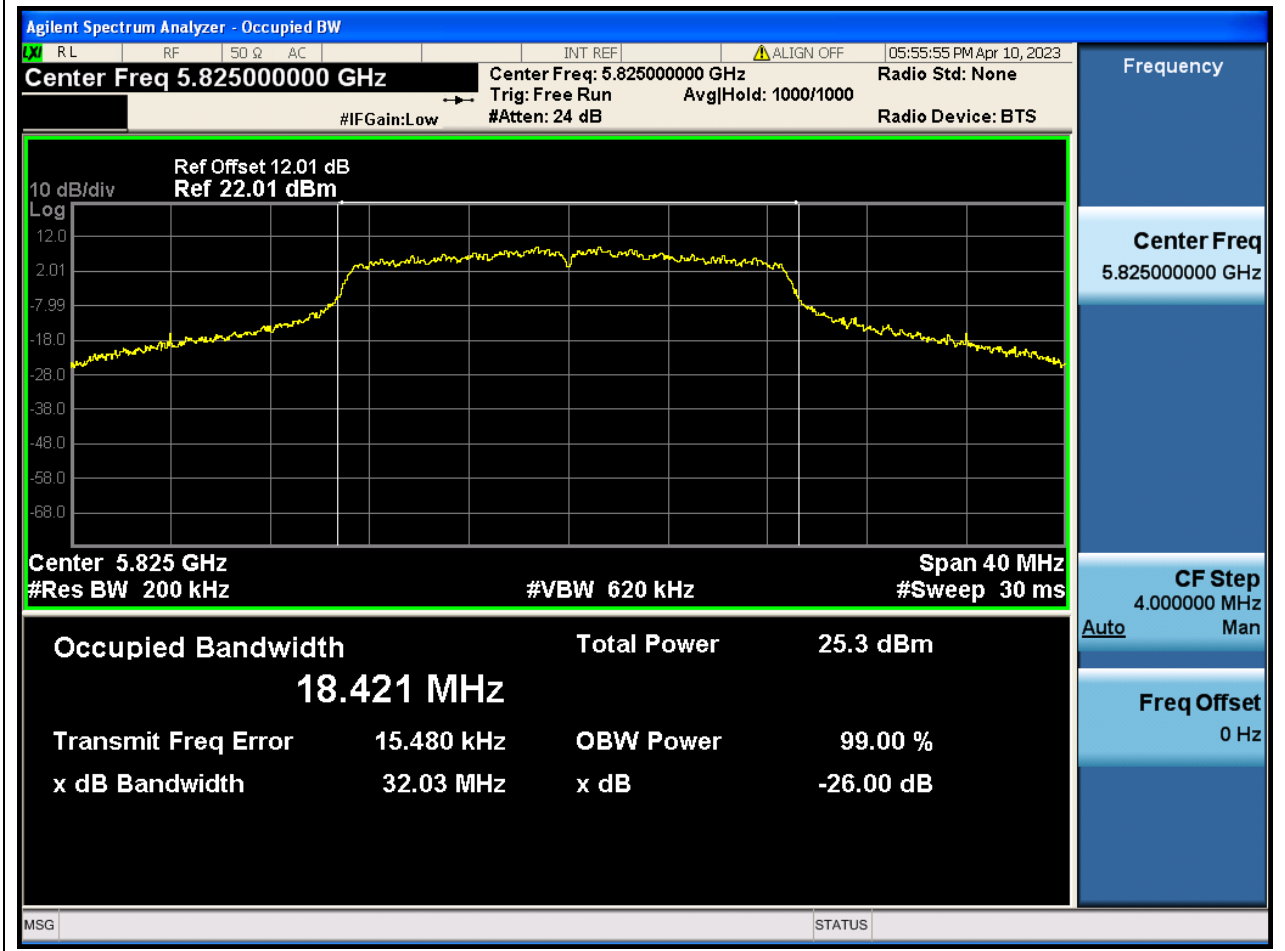

71. 802.11n_20M_U-NII-3_H

71.1. A.2-26dB Bandwidth(NTNV)

Center Frequency (MHz)	XdB Down	RBW (MHz)	Detector	Limit (MHz)	XdB BandWidth (MHz)	Verdict
5825	26	0.2	Peak	0	32.031495	N/A