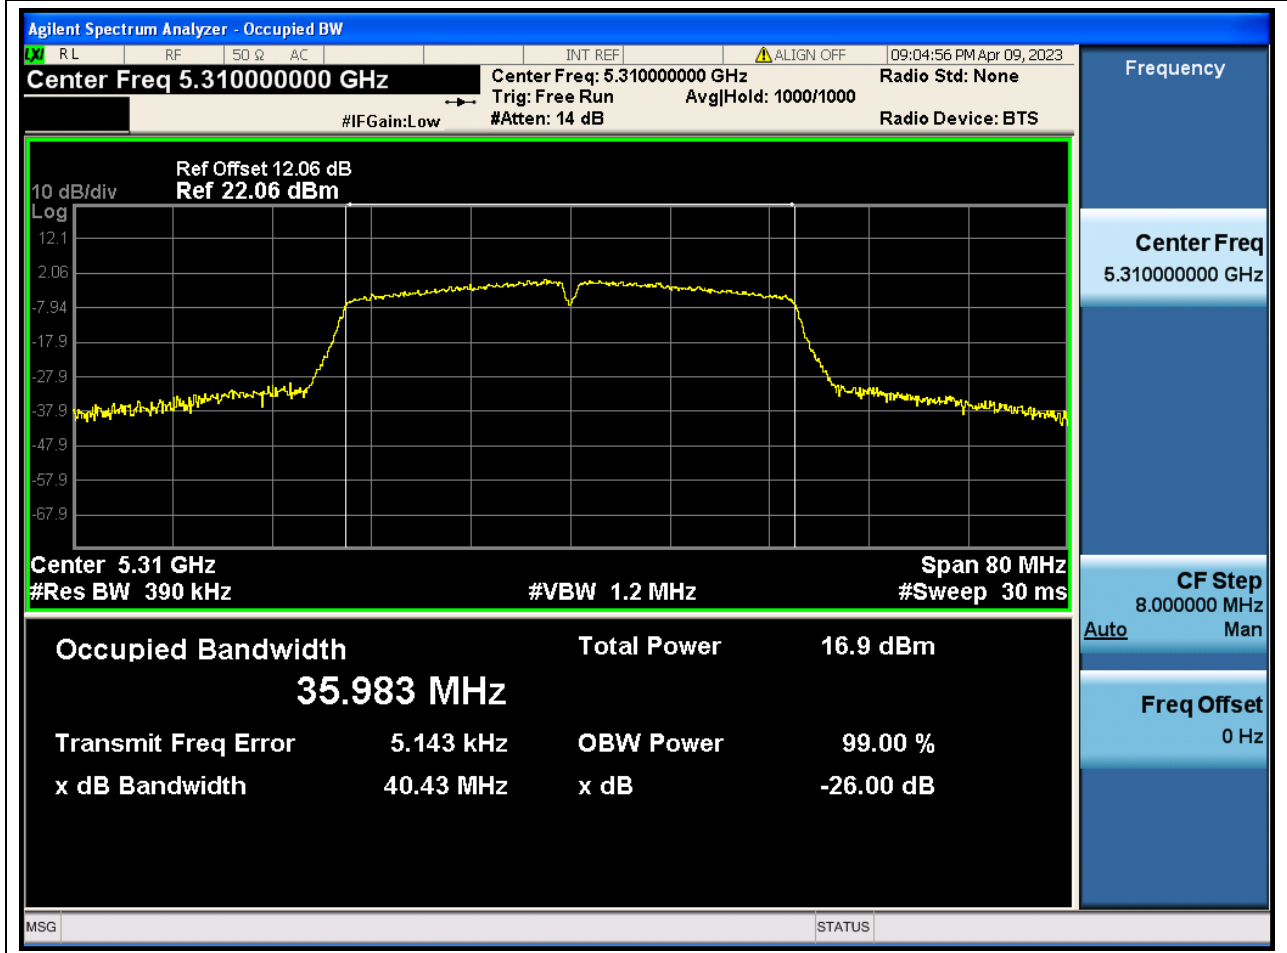

33. 802.11ac_40M_U-NII-2A_H

33.1. A.2-26dB Bandwidth(NTNV)

Center Frequency (MHz)	XdB Down	RBW (MHz)	Detector	Limit (MHz)	XdB BandWidth (MHz)	Verdict
5310	26	0.39	Peak	0	40.433753	N/A