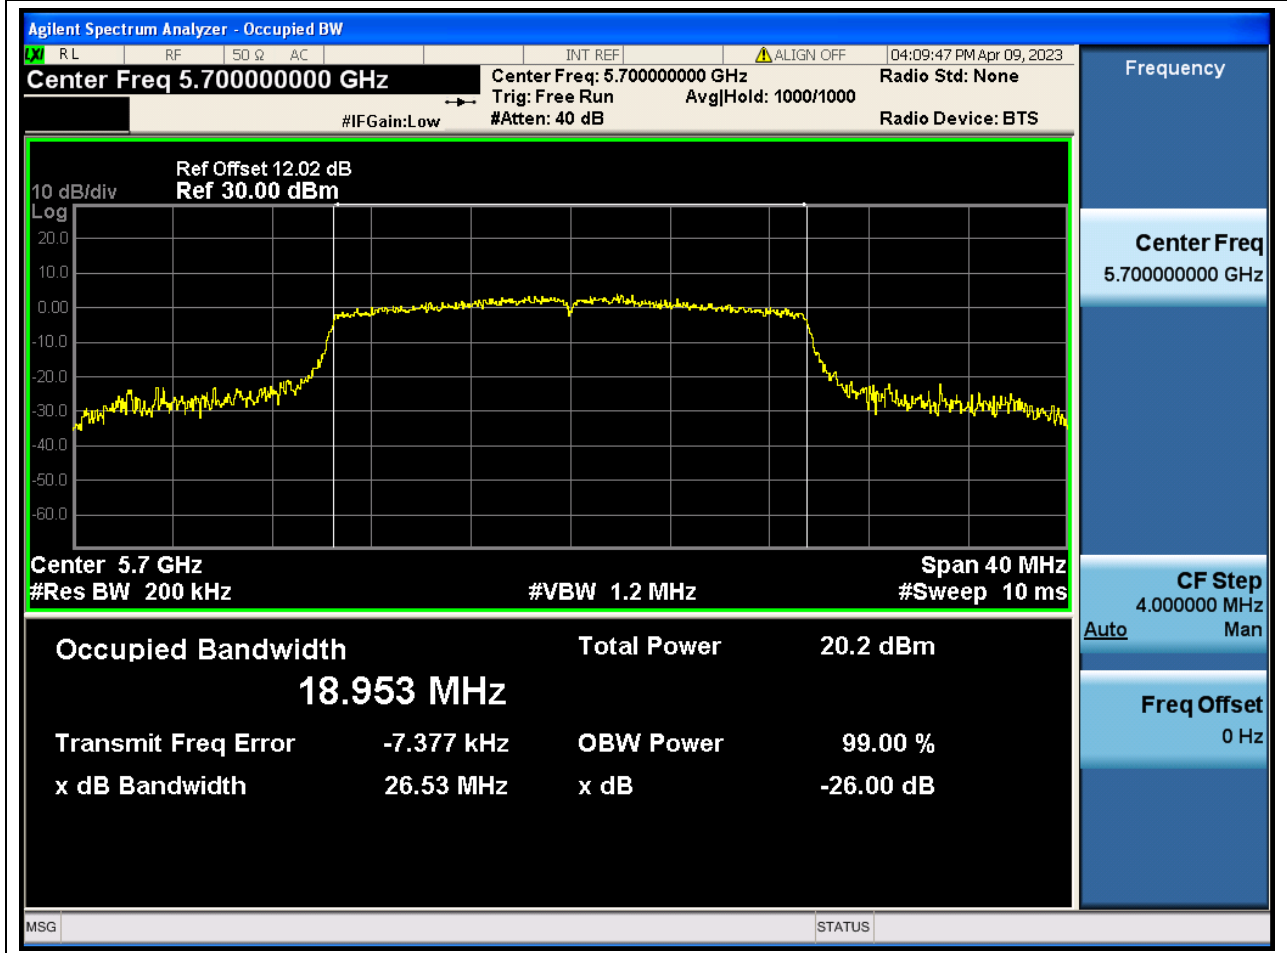

60. 802.11ax_20M_U-NII-2C_H

60.1. A.2.2-99% Bandwidth(NTNV)

Center Frequency (MHz)	OBW Power (%)	RBW (MHz)	Detector	Limit (MHz)	OBW (MHz)	Verdict
5700	99	0.2	Peak	0	18.952939	N/A