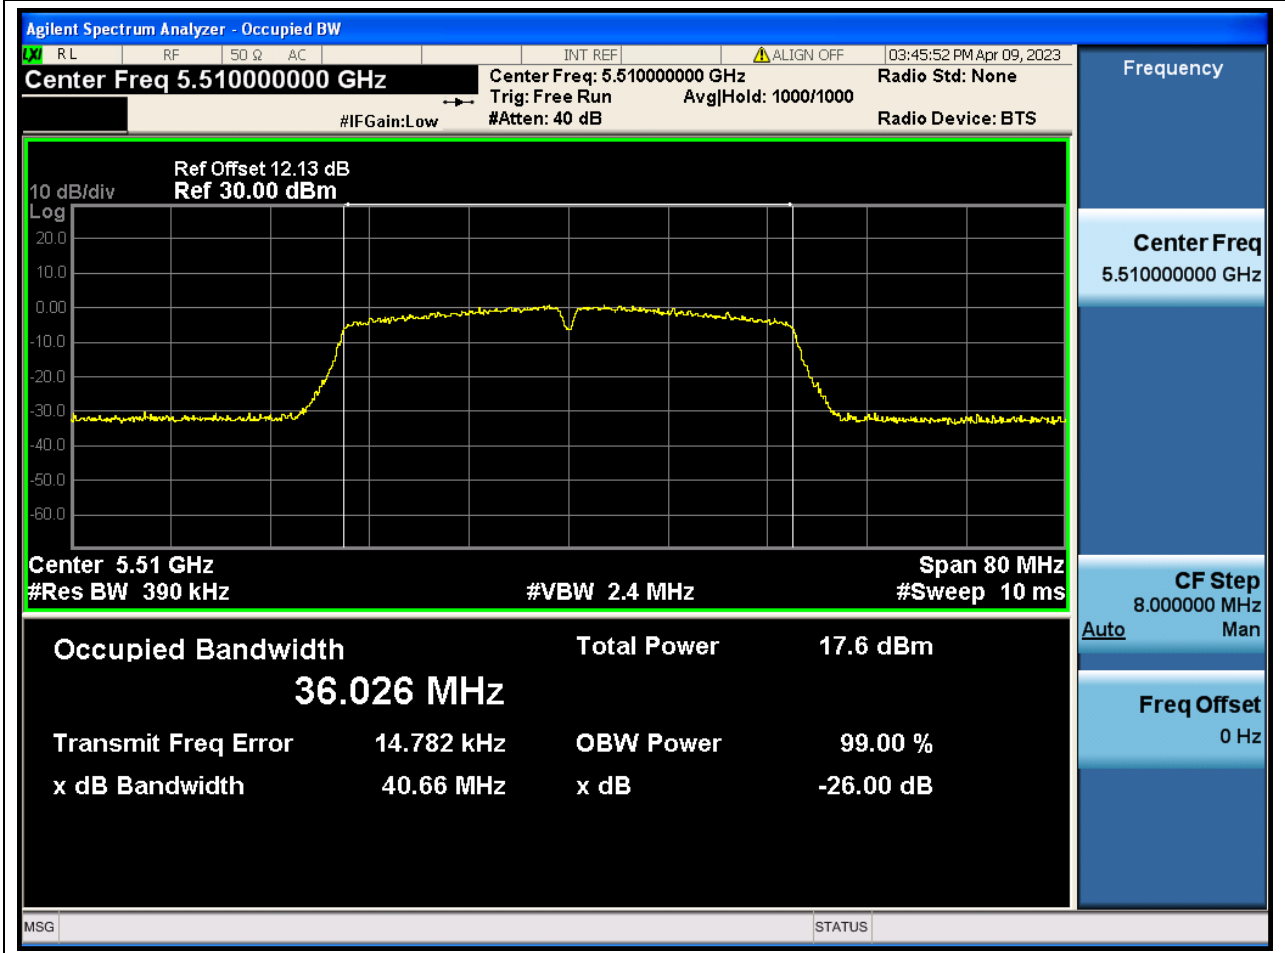

53. 802.11ac_40M_U-NII-2C_L

53.1. A.2.2-99% Bandwidth(NTNV)

Center Frequency (MHz)	OBW Power (%)	RBW (MHz)	Detector	Limit (MHz)	OBW (MHz)	Verdict
5510	99	0.39	Peak	0	36.025566	N/A