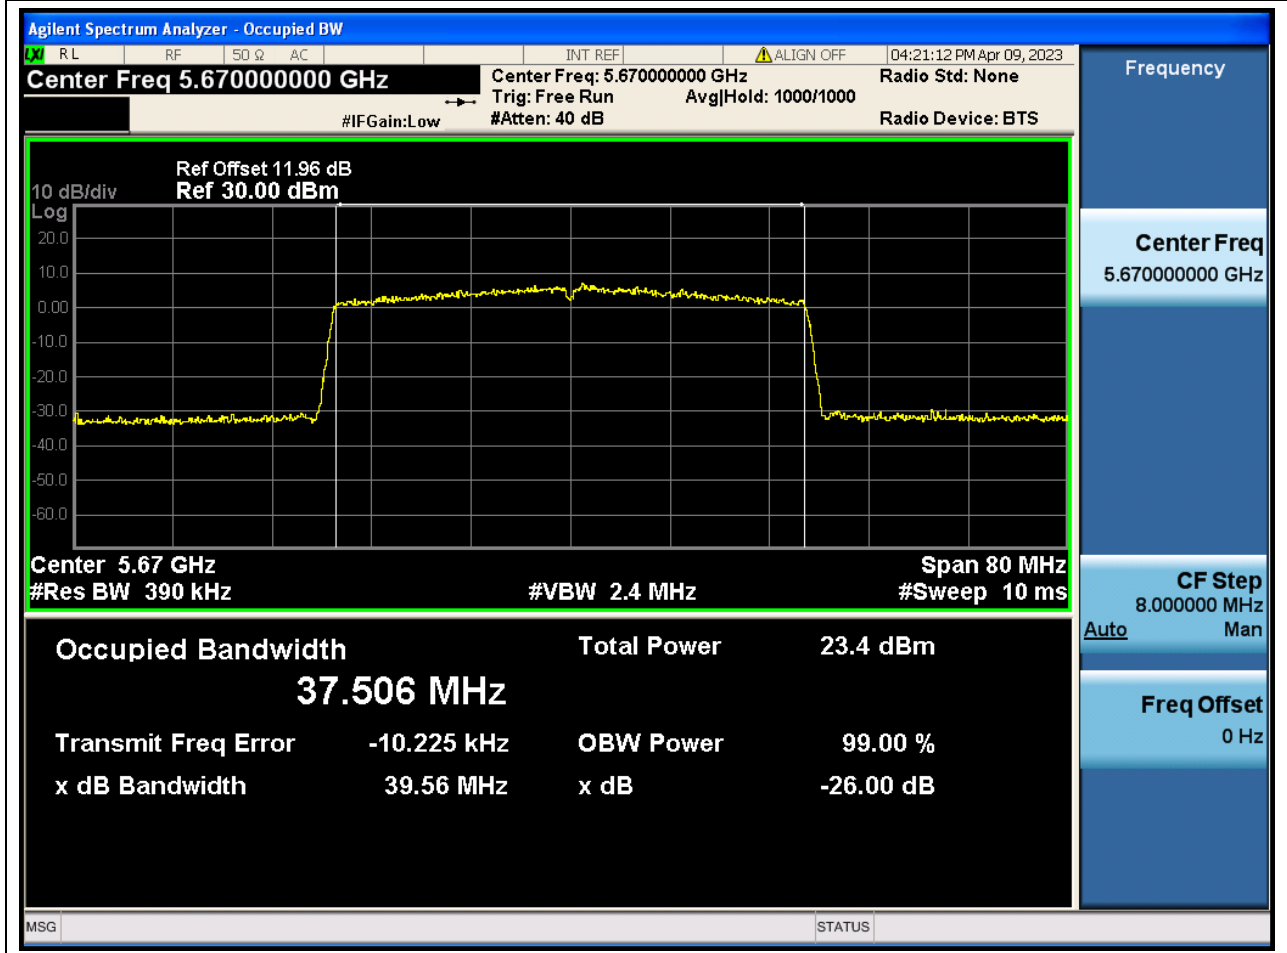

63. 802.11ax_40M_U-NII-2C_H

63.1. A.2.2-99% Bandwidth(NTNV)

Center Frequency (MHz)	OBW Power (%)	RBW (MHz)	Detector	Limit (MHz)	OBW (MHz)	Verdict
5670	99	0.39	Peak	0	37.50553	N/A