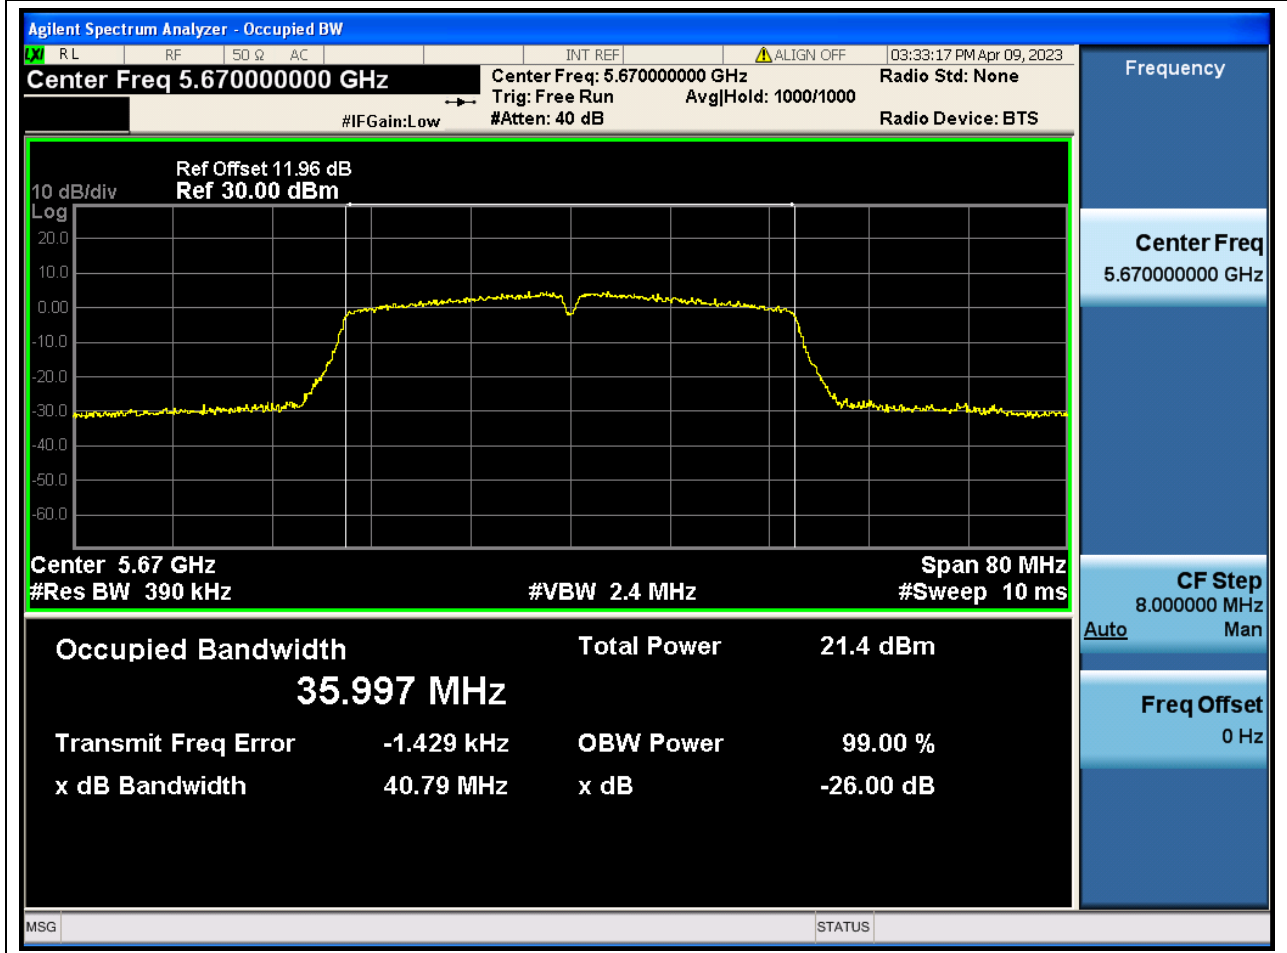

49. 802.11n_40M_U-NII-2C_H

49.1. A.2.2-99% Bandwidth(NTNV)

Center Frequency (MHz)	OBW Power (%)	RBW (MHz)	Detector	Limit (MHz)	OBW (MHz)	Verdict
5670	99	0.39	Peak	0	35.99681	N/A