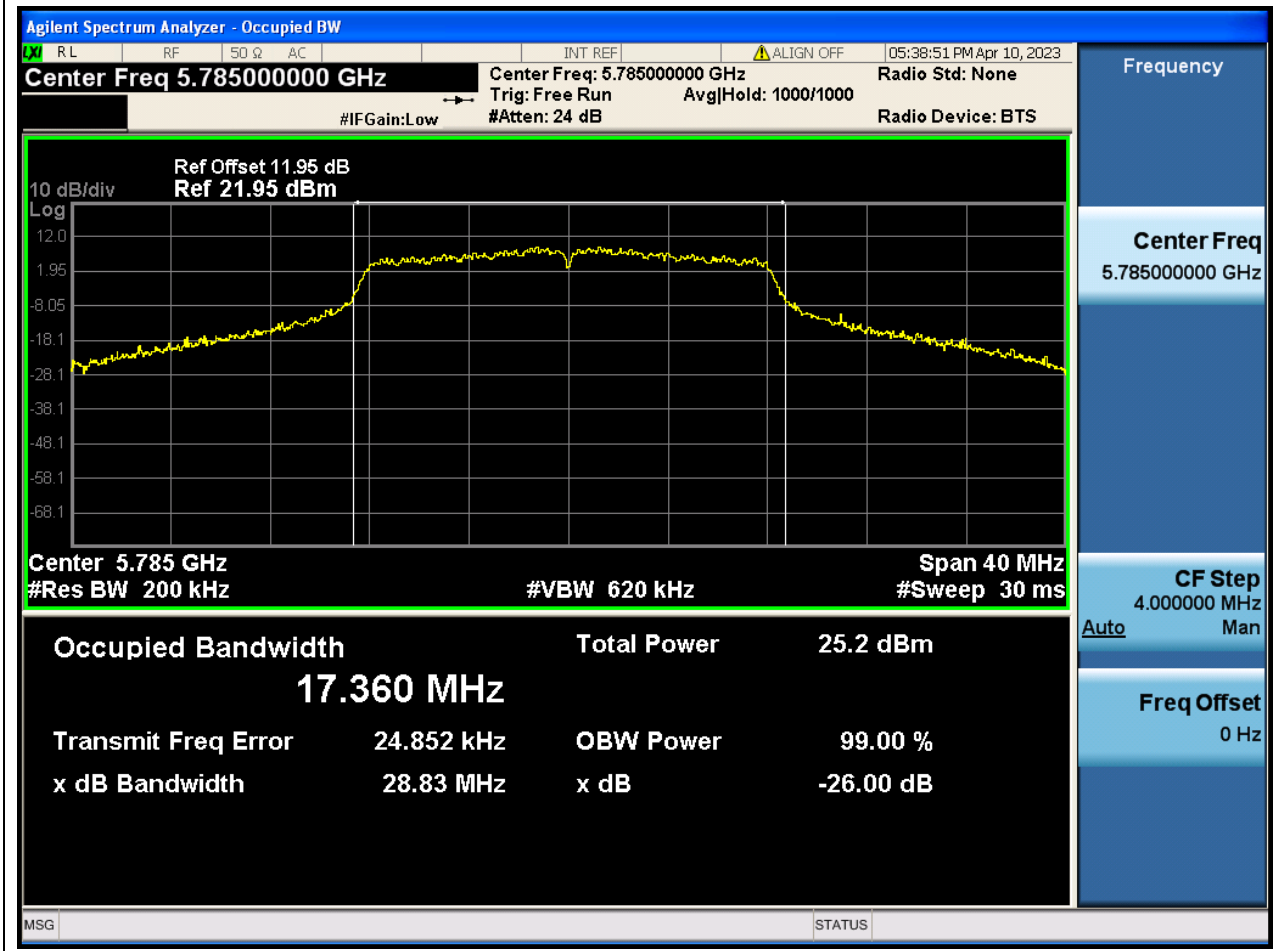

67. 802.11a_20M_U-NII-3_M

67.1. A.2-26dB Bandwidth(NTNV)

Center Frequency (MHz)	XdB Down	RBW (MHz)	Detector	Limit (MHz)	XdB BandWidth (MHz)	Verdict
5785	26	0.2	Peak	0	28.833029	N/A