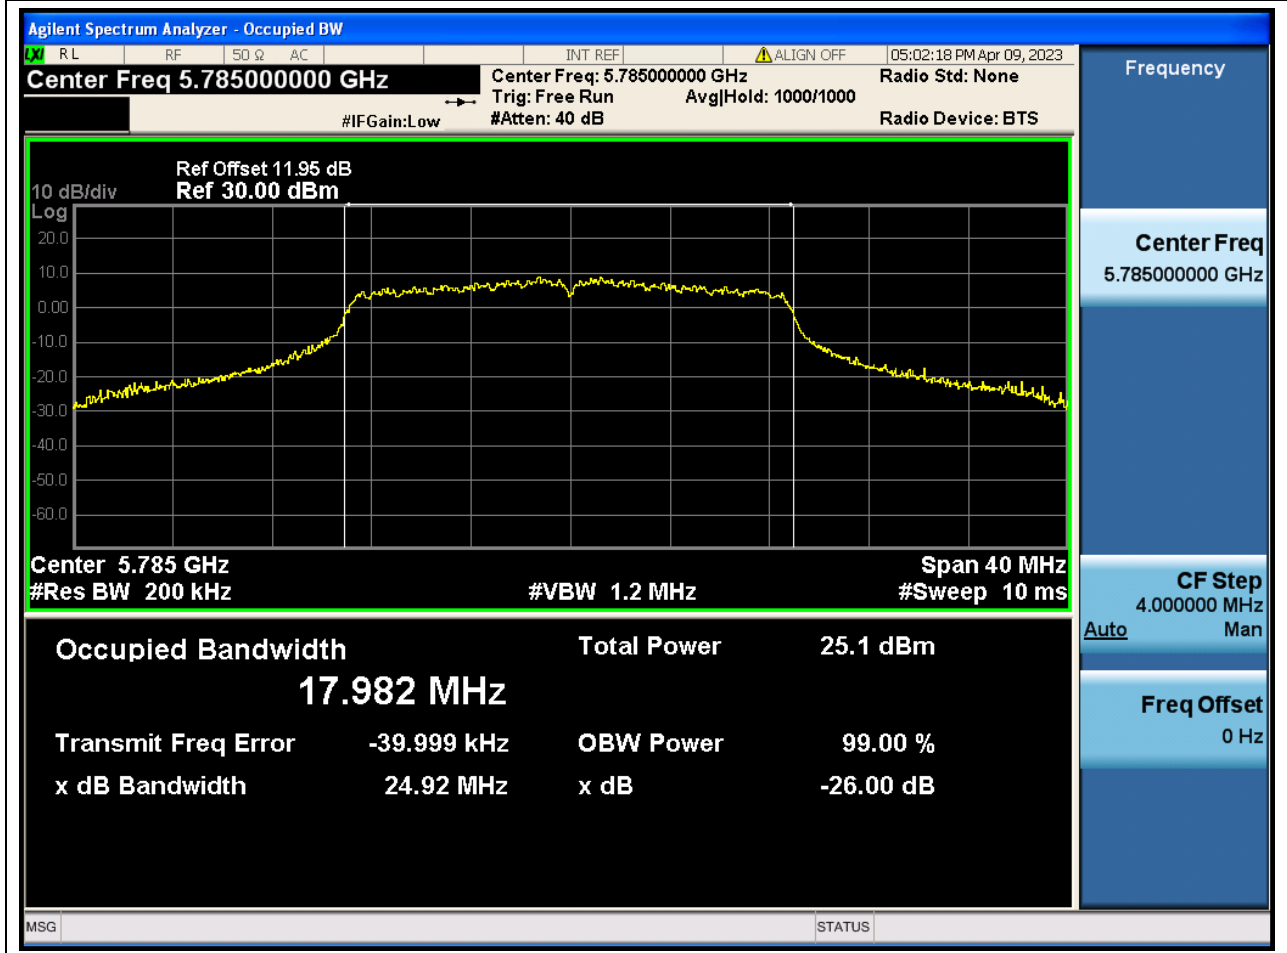

75. 802.11ac_20M_U-NII-3_M

75.1. A.2.2-99% Bandwidth(NTNV)

Center Frequency (MHz)	OBW Power (%)	RBW (MHz)	Detector	Limit (MHz)	OBW (MHz)	Verdict
5785	99	0.2	Peak	0	17.981587	N/A