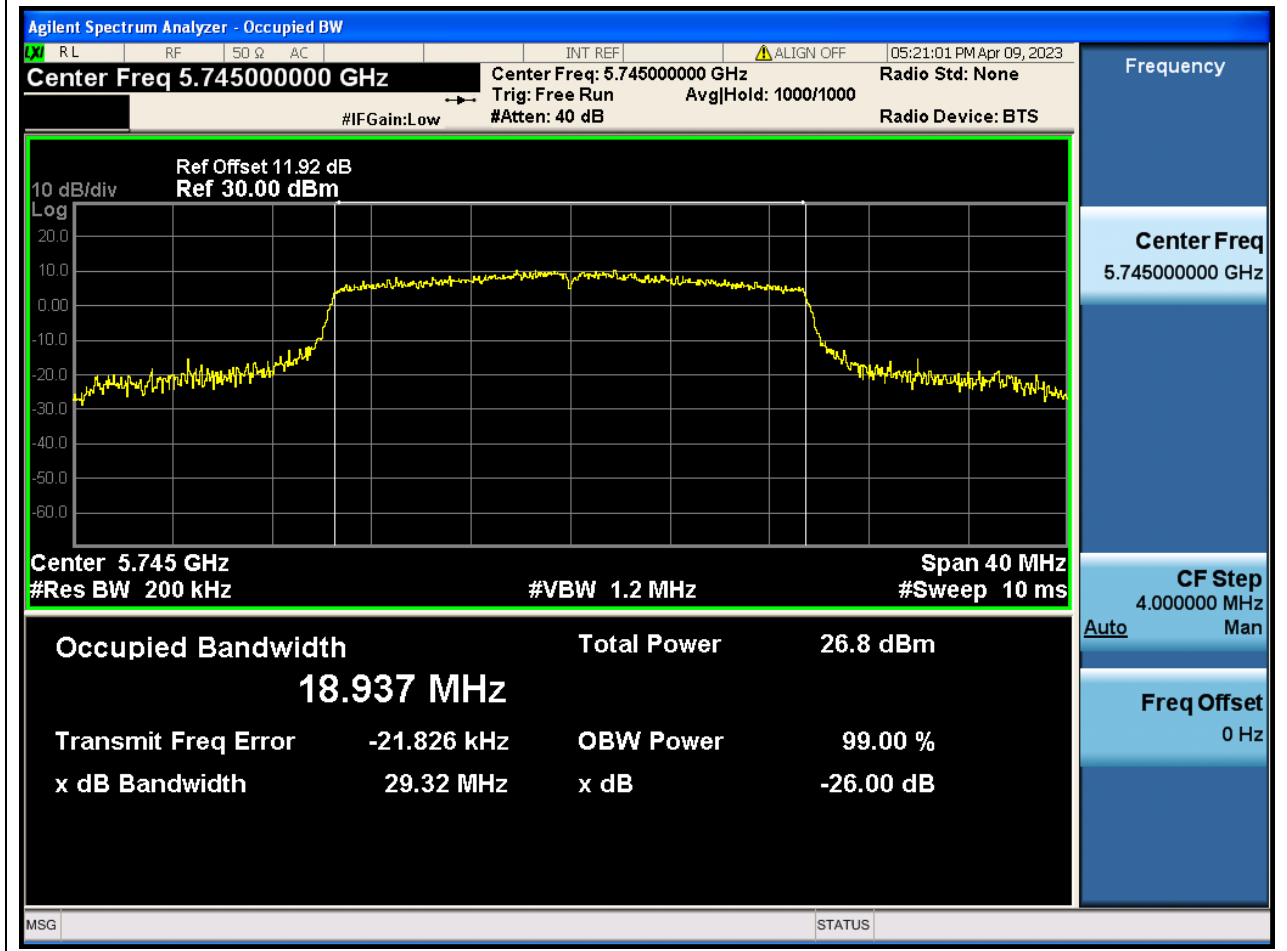

80. 802.11ax_20M_U-NII-3_L

80.1. A.2.2-99% Bandwidth(NTNV)

Center Frequency (MHz)	OBW Power (%)	RBW (MHz)	Detector	Limit (MHz)	OBW (MHz)	Verdict
5745	99	0.2	Peak	0	18.937458	N/A