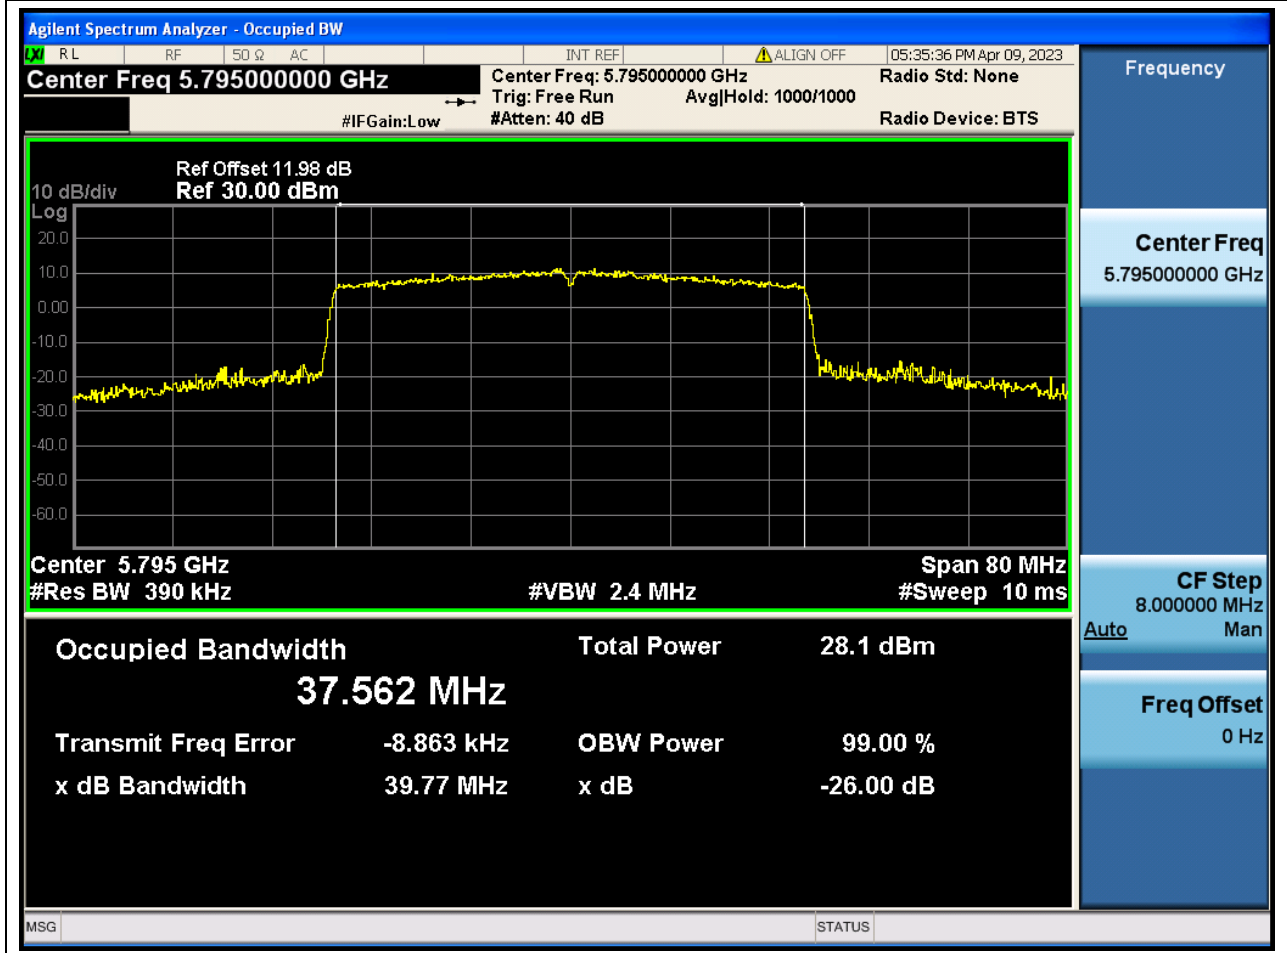

84. 802.11ax_40M_U-NII-3_H

84.1. A.2.2-99% Bandwidth(NTNV)

Center Frequency (MHz)	OBW Power (%)	RBW (MHz)	Detector	Limit (MHz)	OBW (MHz)	Verdict
5795	99	0.39	Peak	0	37.562131	N/A