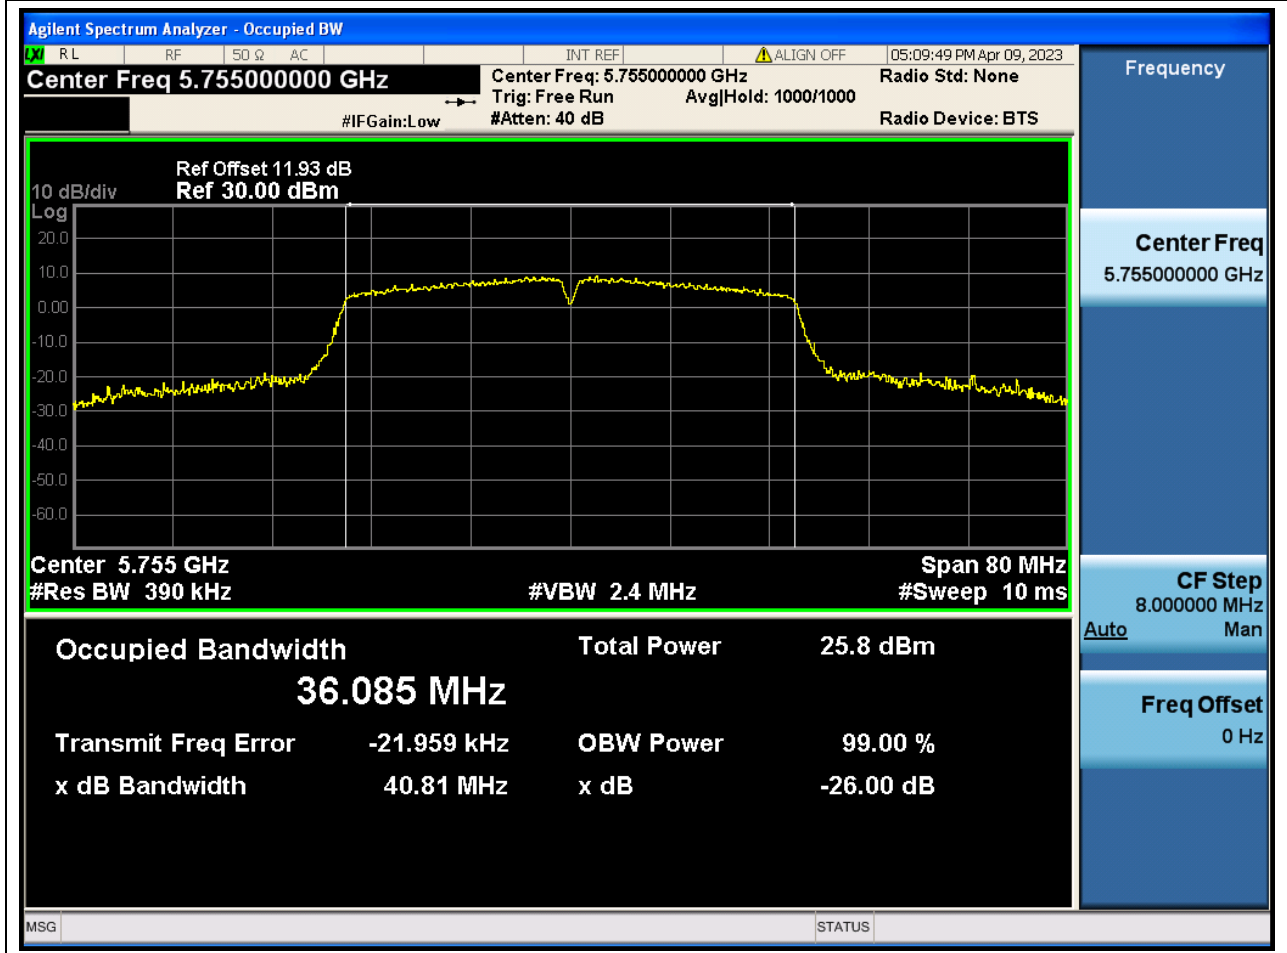

77. 802.11ac_40M_U-NII-3_L

77.1. A.2.2-99% Bandwidth(NTNV)

Center Frequency (MHz)	OBW Power (%)	RBW (MHz)	Detector	Limit (MHz)	OBW (MHz)	Verdict
5755	99	0.39	Peak	0	36.085174	N/A