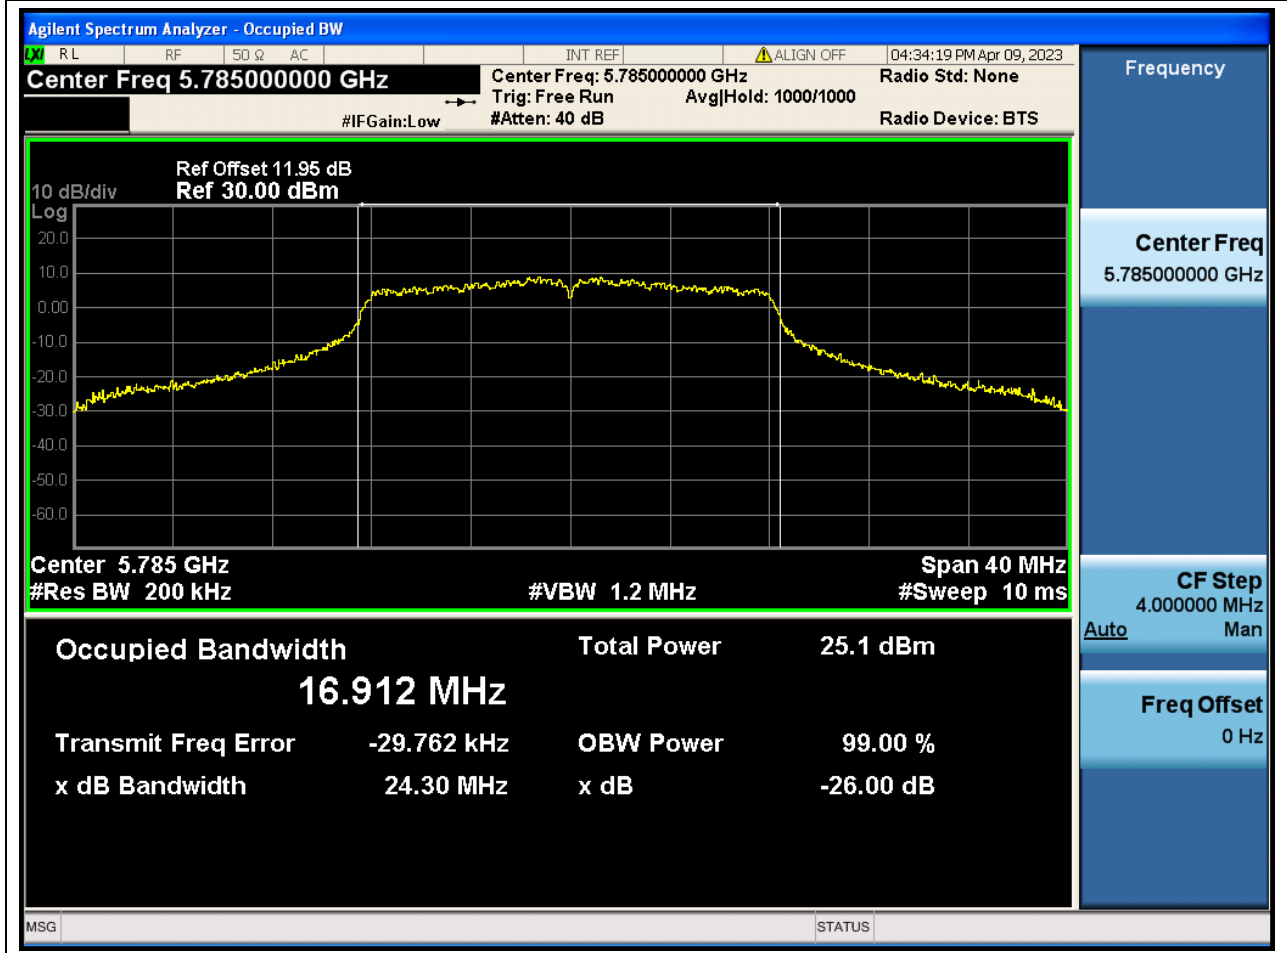

67. 802.11a_20M_U-NII-3_M

67.1. A.2.2-99% Bandwidth(NTNV)

Center Frequency (MHz)	OBW Power (%)	RBW (MHz)	Detector	Limit (MHz)	OBW (MHz)	Verdict
5785	99	0.2	Peak	0	16.912485	N/A