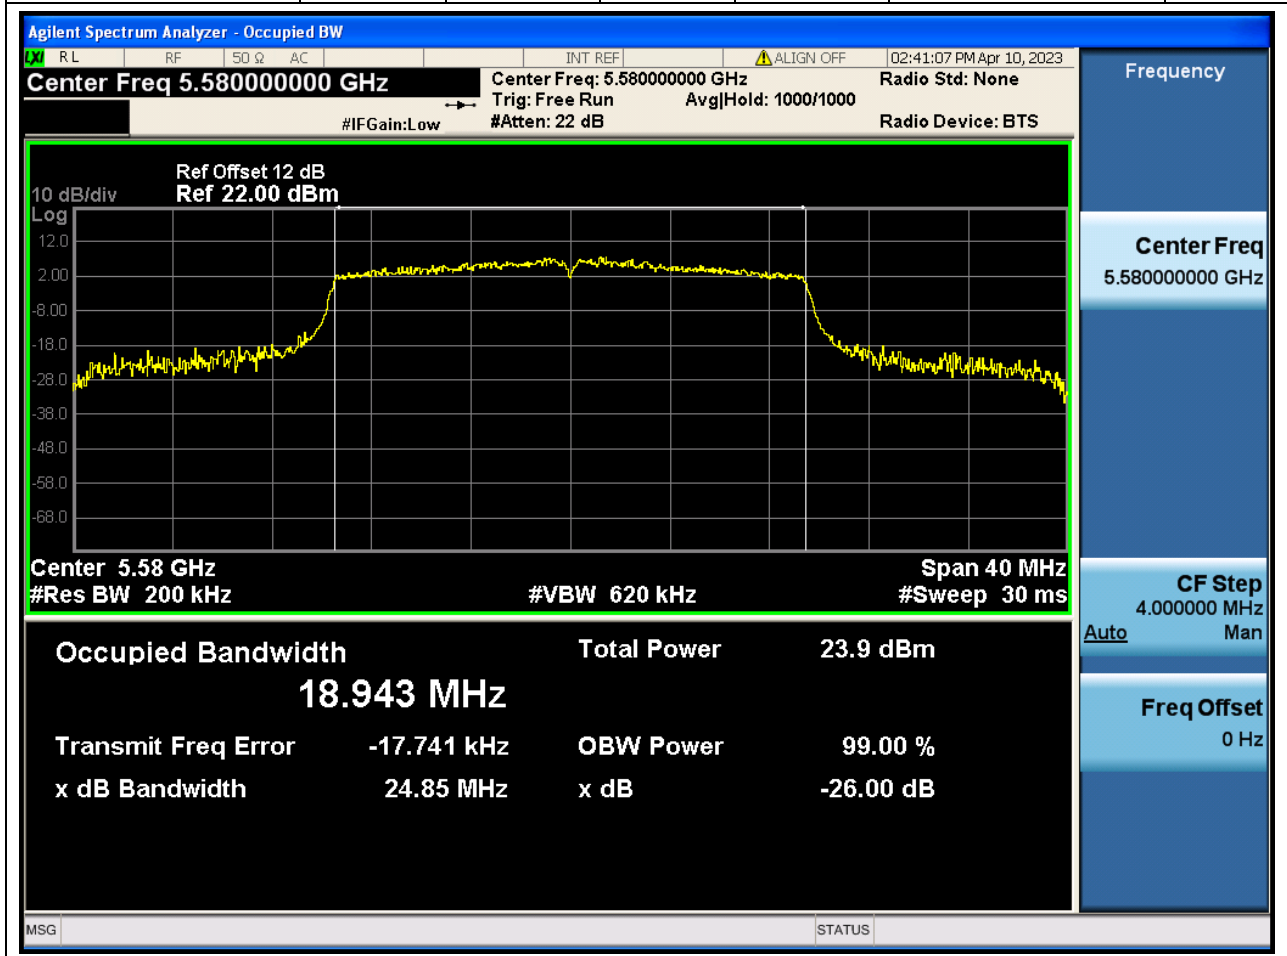

59. 802.11ax_20M_U-NII-2C_M

59.1. A.2-26dB Bandwidth(NTNV)

Center Frequency (MHz)	XdB Down	RBW (MHz)	Detector	Limit (MHz)	XdB BandWidth (MHz)	Verdict
5580	26	0.2	Peak	0	24.846757	N/A