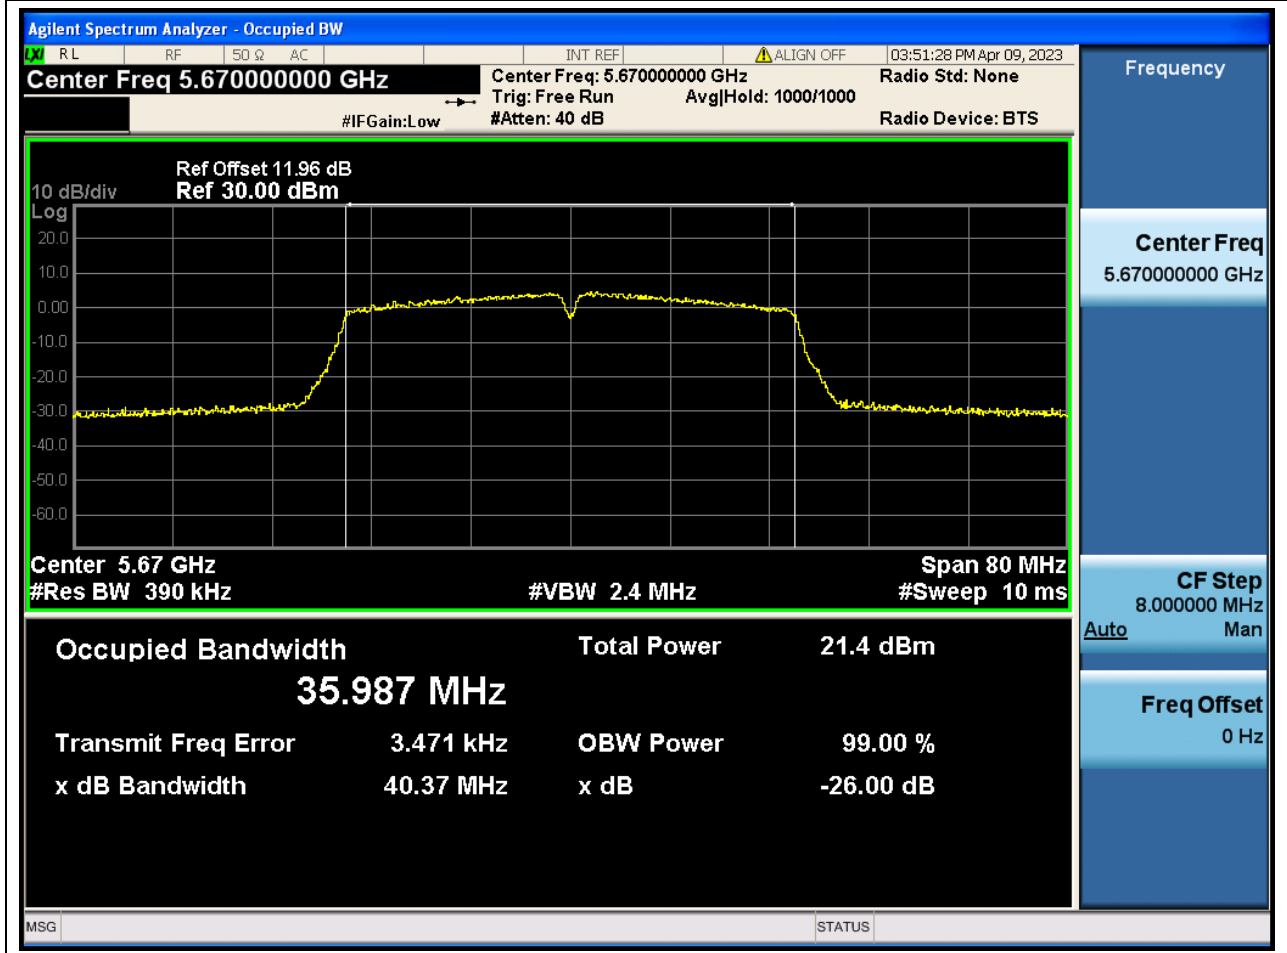

55. 802.11ac_40M_U-NII-2C_H

55.1. A.2.2-99% Bandwidth(NTNV)

Center Frequency (MHz)	OBW Power (%)	RBW (MHz)	Detector	Limit (MHz)	OBW (MHz)	Verdict
5670	99	0.39	Peak	0	35.986582	N/A