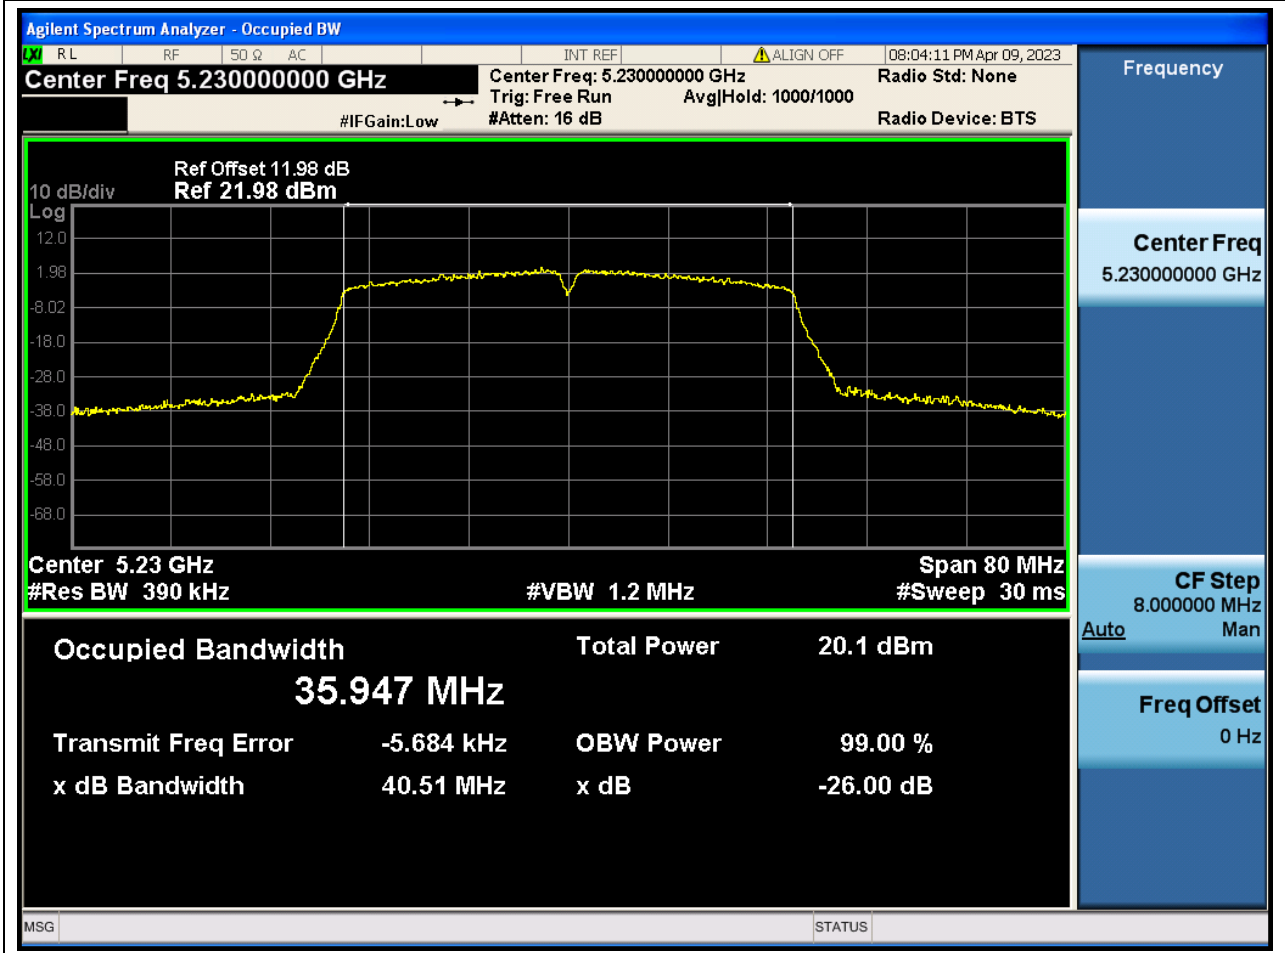

13. 802.11ac_40M_U-NII-1_H

13.1. A.2-26dB Bandwidth(NTNV)

Center Frequency (MHz)	XdB Down	RBW (MHz)	Detector	Limit (MHz)	XdB BandWidth (MHz)	Verdict
5230	26	0.39	Peak	0	40.506082	N/A