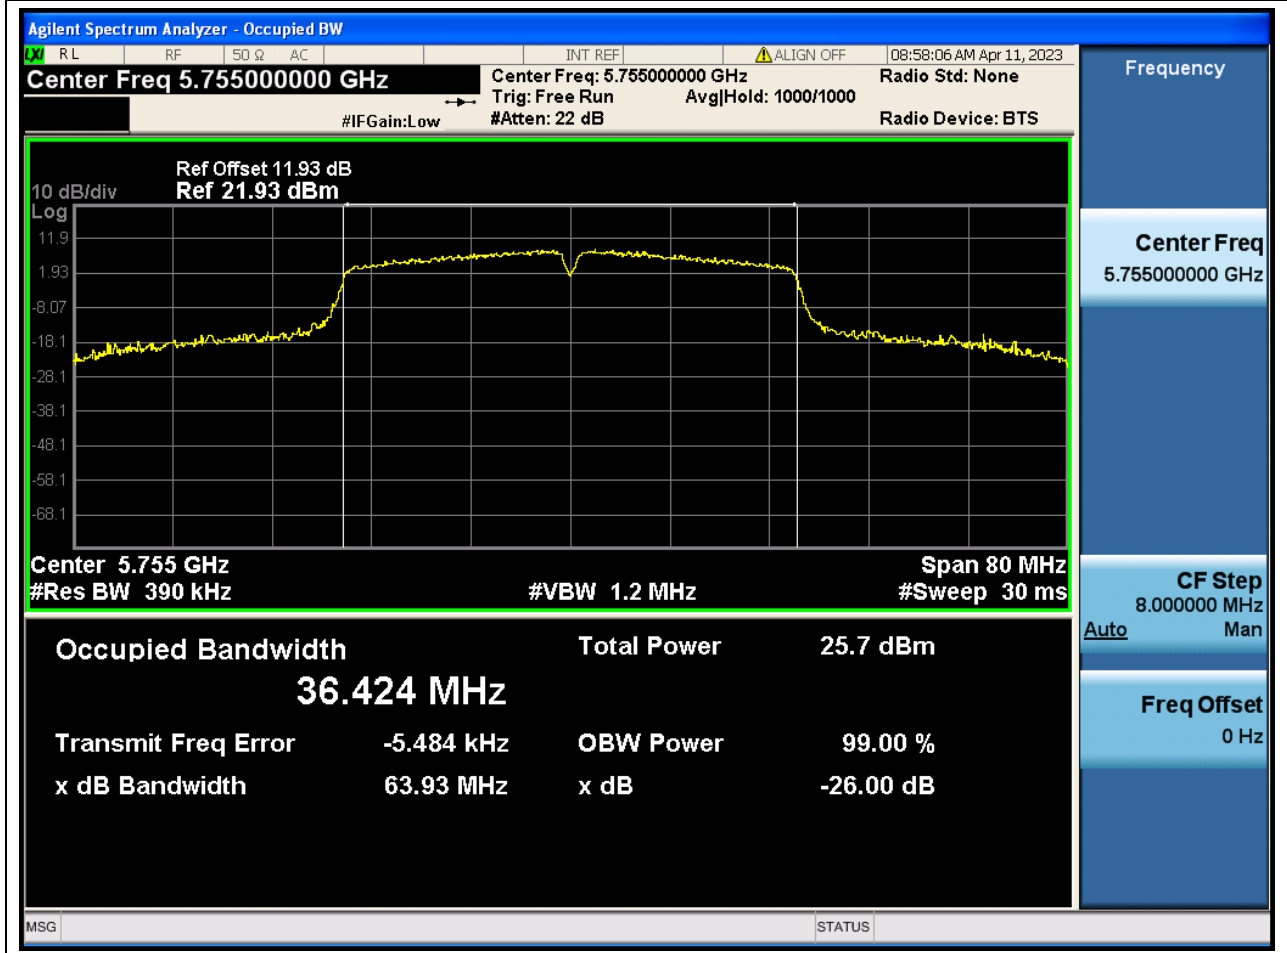

72. 802.11n_40M_U-NII-3_L

72.1. A.2-26dB Bandwidth(NTNV)

Center Frequency (MHz)	XdB Down	RBW (MHz)	Detector	Limit (MHz)	XdB BandWidth (MHz)	Verdict
5755	26	0.39	Peak	0	63.931534	N/A