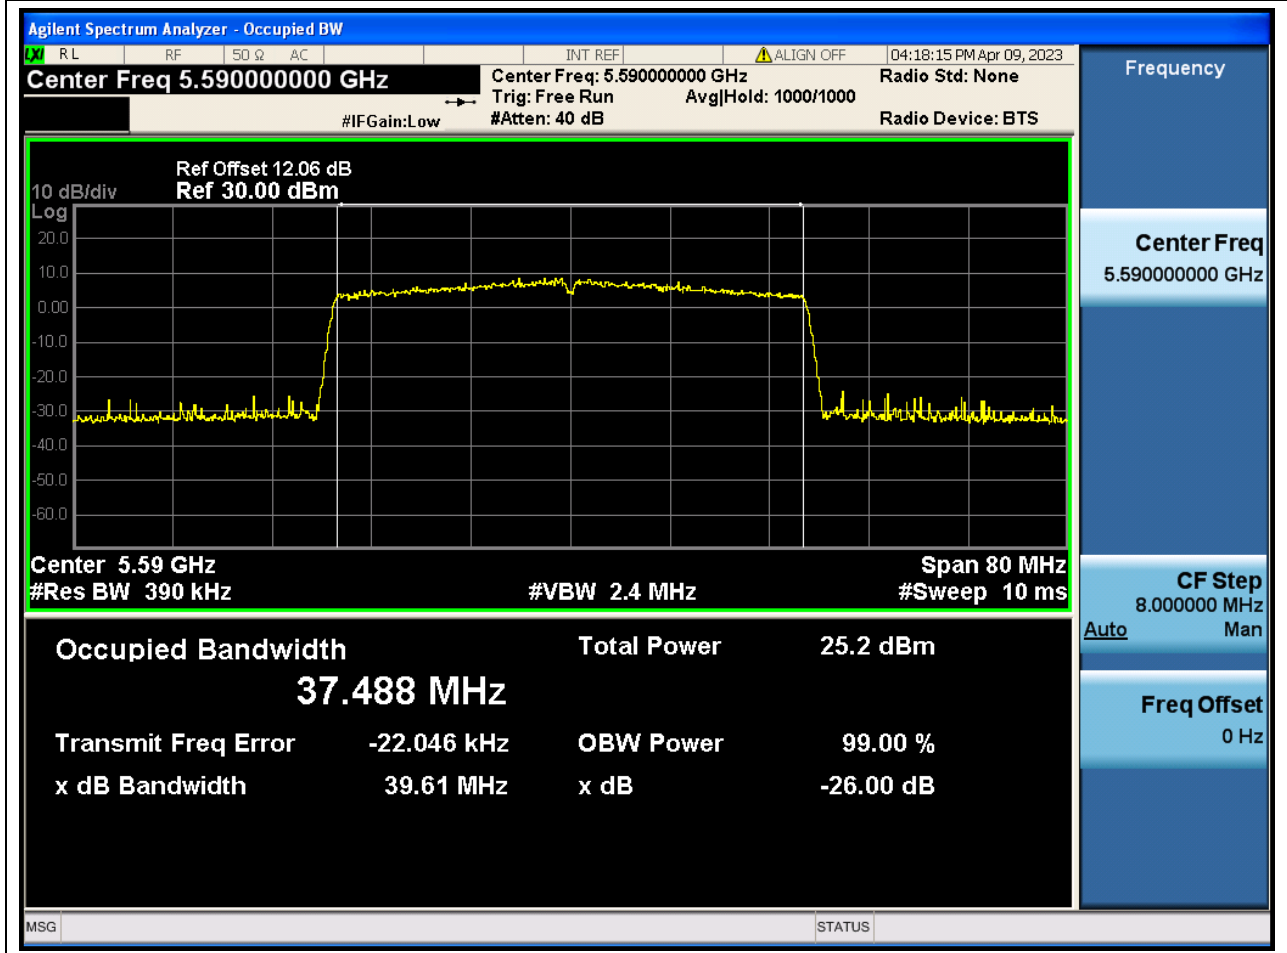

62. 802.11ax_40M_U-NII-2C_M

62.1. A.2.2-99% Bandwidth(NTNV)

Center Frequency (MHz)	OBW Power (%)	RBW (MHz)	Detector	Limit (MHz)	OBW (MHz)	Verdict
5590	99	0.39	Peak	0	37.487528	N/A