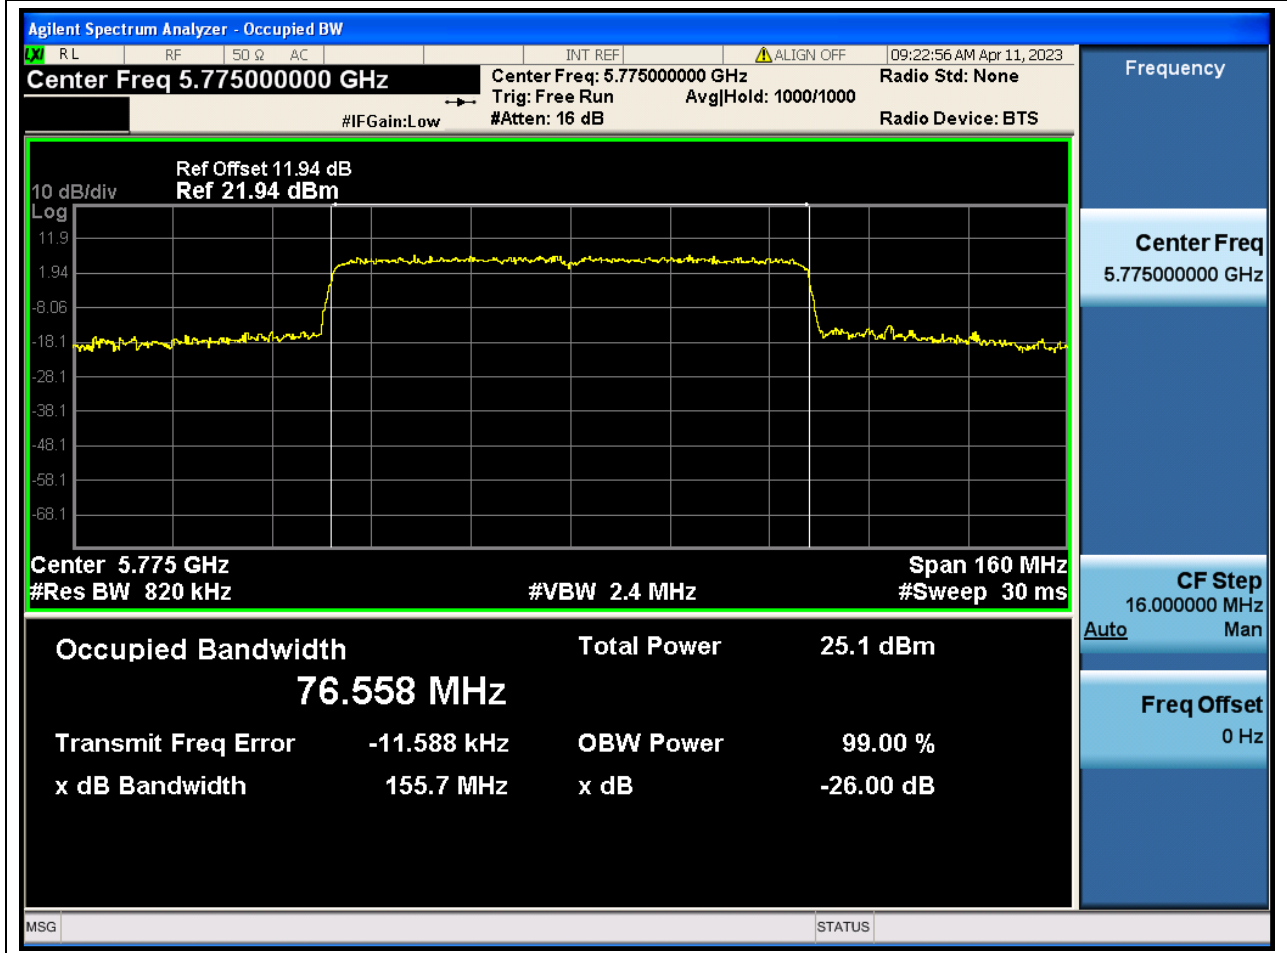

79. 802.11ac_80M_U-NII-3_M

79.1. A.2-26dB Bandwidth(NTNV)

Center Frequency (MHz)	XdB Down	RBW (MHz)	Detector	Limit (MHz)	XdB BandWidth (MHz)	Verdict
5775	26	0.82	Peak	0	155.679813	N/A