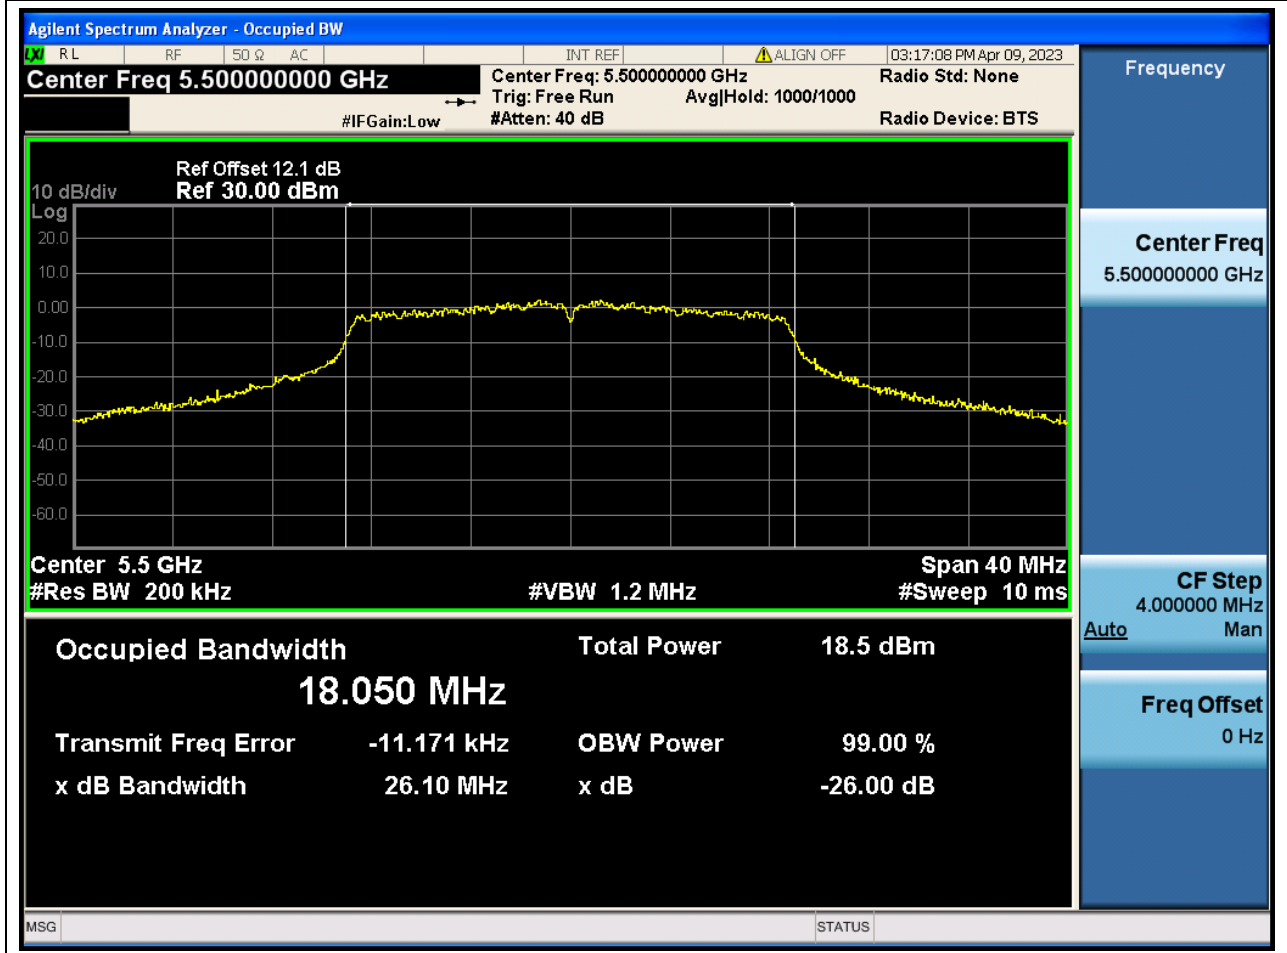

### 44.1. A.2.2-99% Bandwidth(NTNV)

Center Frequency (MHz)	OBW Power (%)	RBW (MHz)	Detector	Limit (MHz)	OBW (MHz)	Verdict
5500	99	0.2	Peak	0	18.050314	N/A