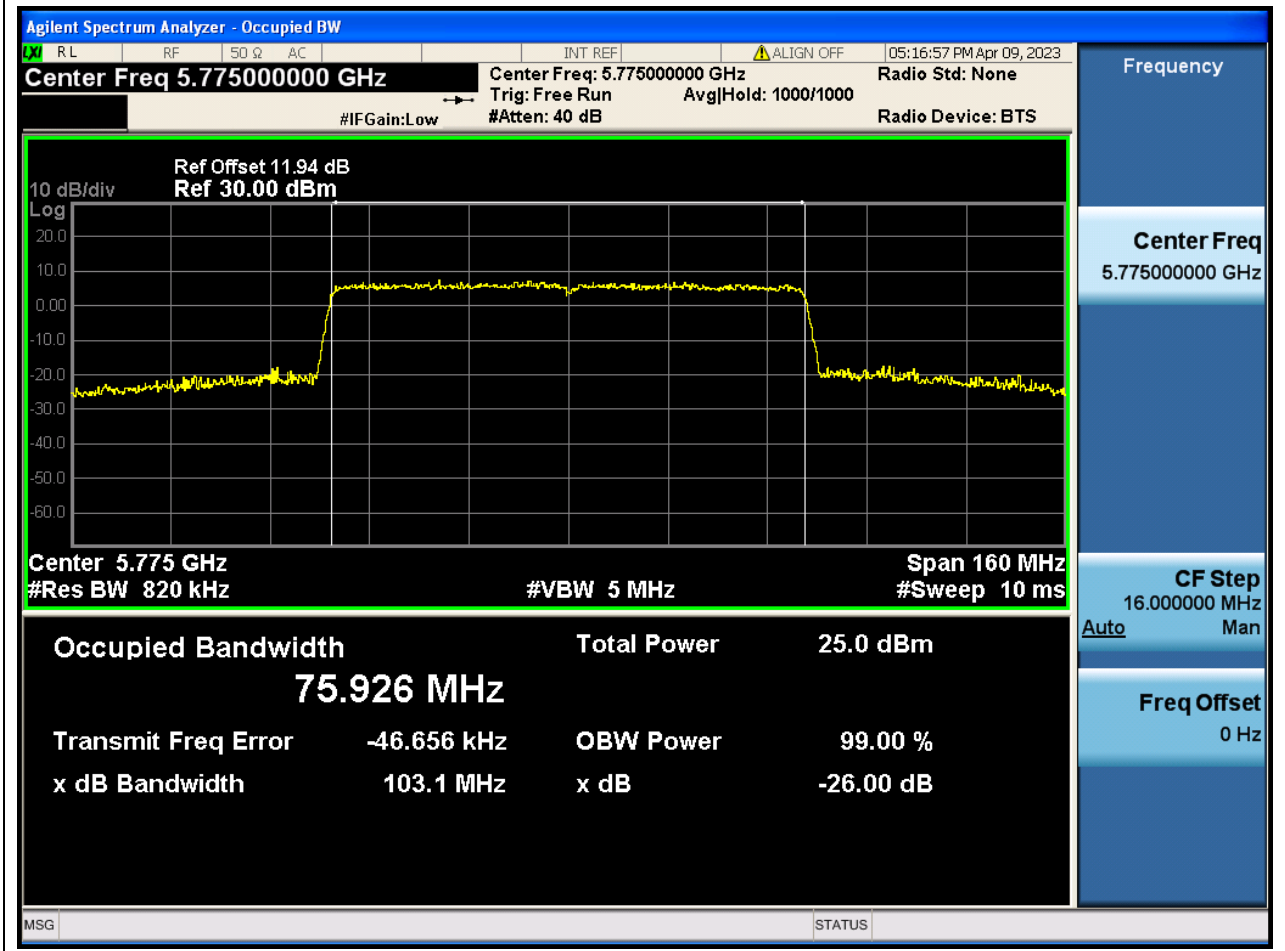

79. 802.11ac_80M_U-NII-3_M

79.1. A.2.2-99% Bandwidth(NTNV)

Center Frequency (MHz)	OBW Power (%)	RBW (MHz)	Detector	Limit (MHz)	OBW (MHz)	Verdict
5775	99	0.82	Peak	0	75.925874	N/A