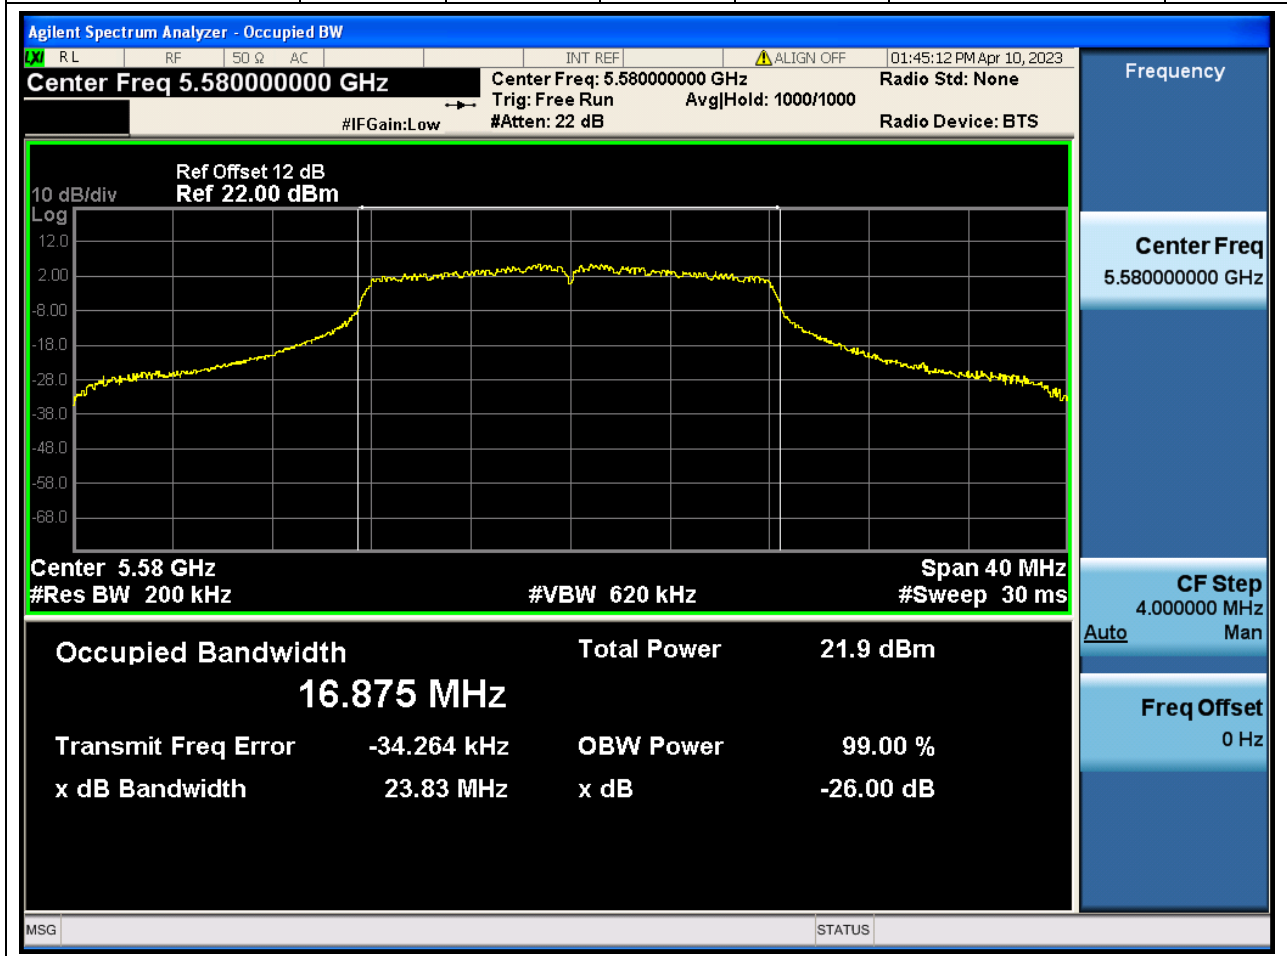

42. 802.11a_20M_U-NII-2C_M

42.1. A.2-26dB Bandwidth(NTNV)

Center Frequency (MHz)	XdB Down	RBW (MHz)	Detector	Limit (MHz)	XdB BandWidth (MHz)	Verdict
5580	26	0.2	Peak	0	23.82861	N/A