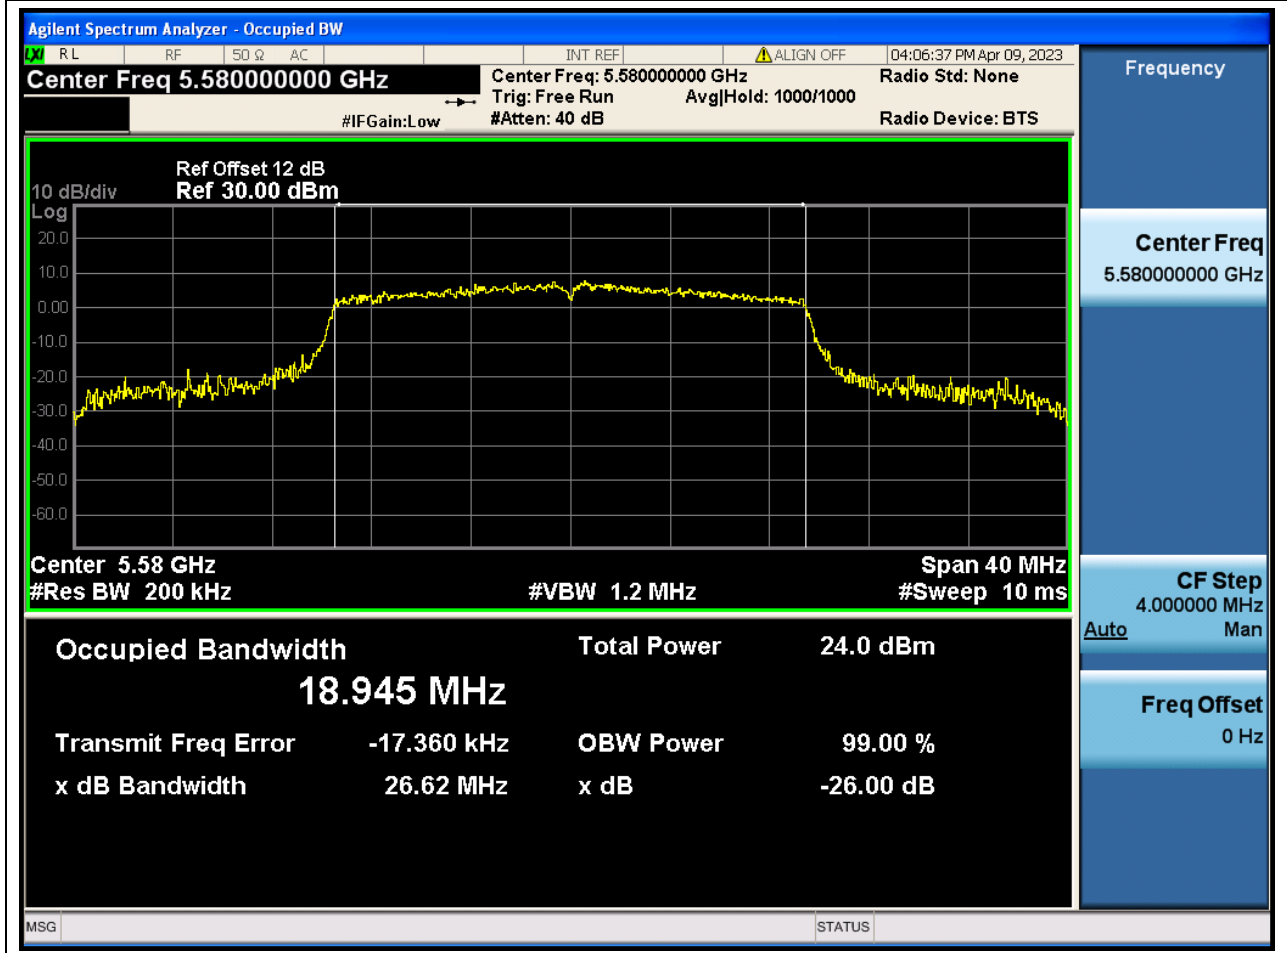

59. 802.11ax_20M_U-NII-2C_M

59.1. A.2.2-99% Bandwidth(NTNV)

Center Frequency (MHz)	OBW Power (%)	RBW (MHz)	Detector	Limit (MHz)	OBW (MHz)	Verdict
5580	99	0.2	Peak	0	18.945303	N/A