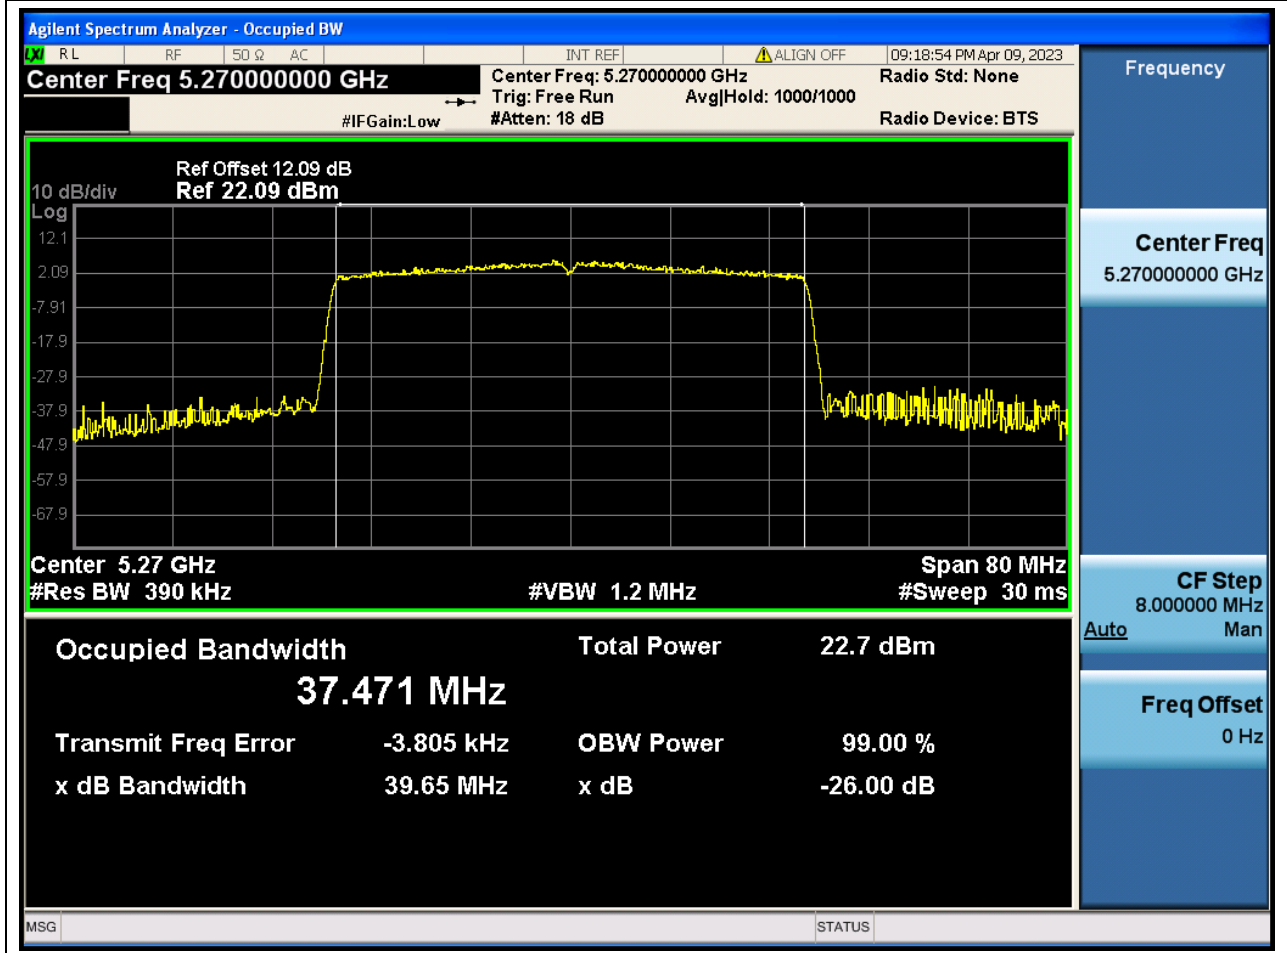

38. 802.11ax_40M_U-NII-2A_L

38.1. A.2-26dB Bandwidth(NTNV)

Center Frequency (MHz)	XdB Down	RBW (MHz)	Detector	Limit (MHz)	XdB BandWidth (MHz)	Verdict
5270	26	0.39	Peak	0	39.647839	N/A