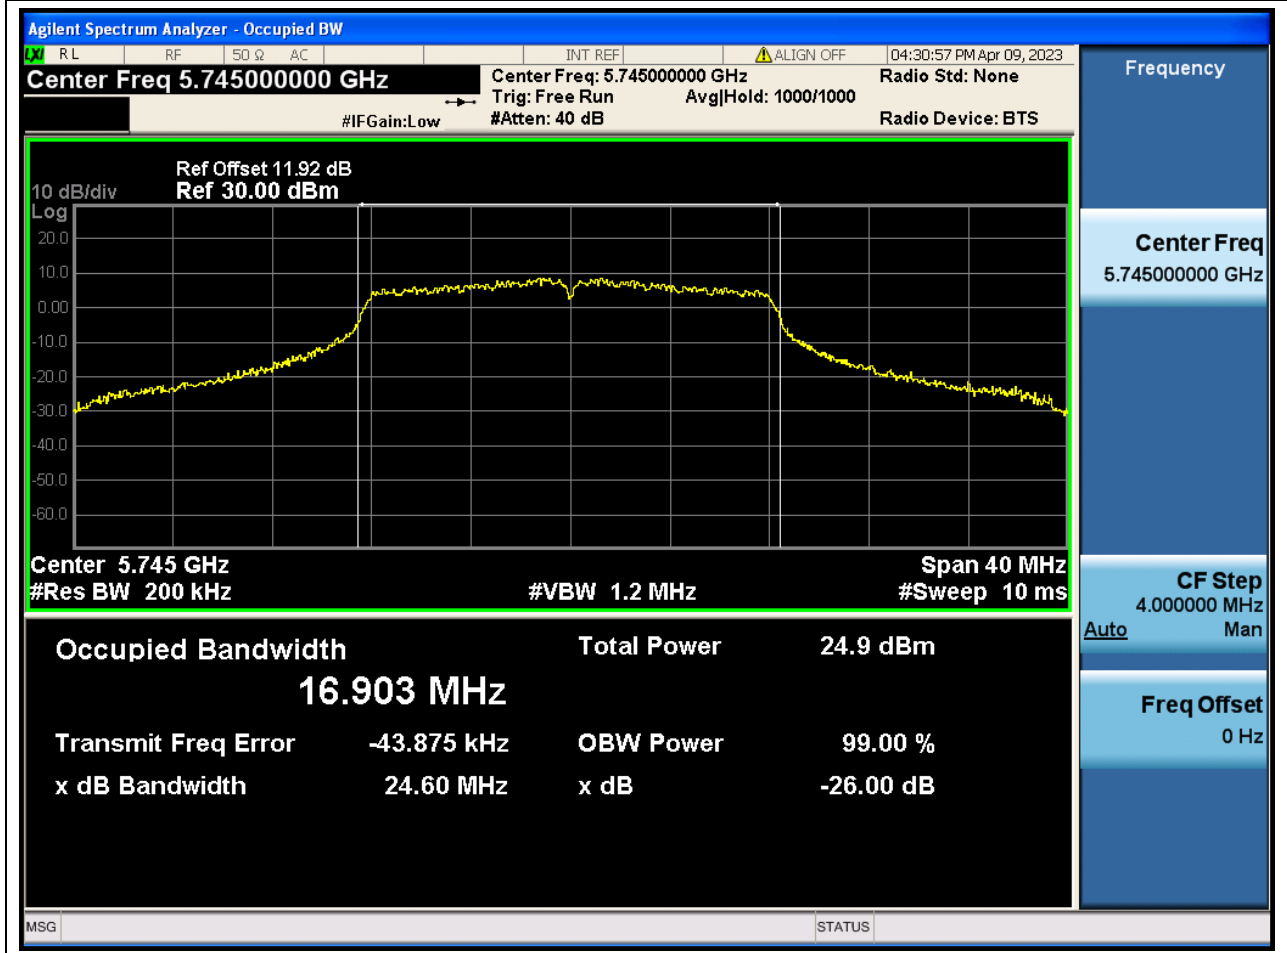

66. 802.11a_20M_U-NII-3_L

66.1. A.2.2-99% Bandwidth(NTNV)

Center Frequency (MHz)	OBW Power (%)	RBW (MHz)	Detector	Limit (MHz)	OBW (MHz)	Verdict
5745	99	0.2	Peak	0	16.90274	N/A