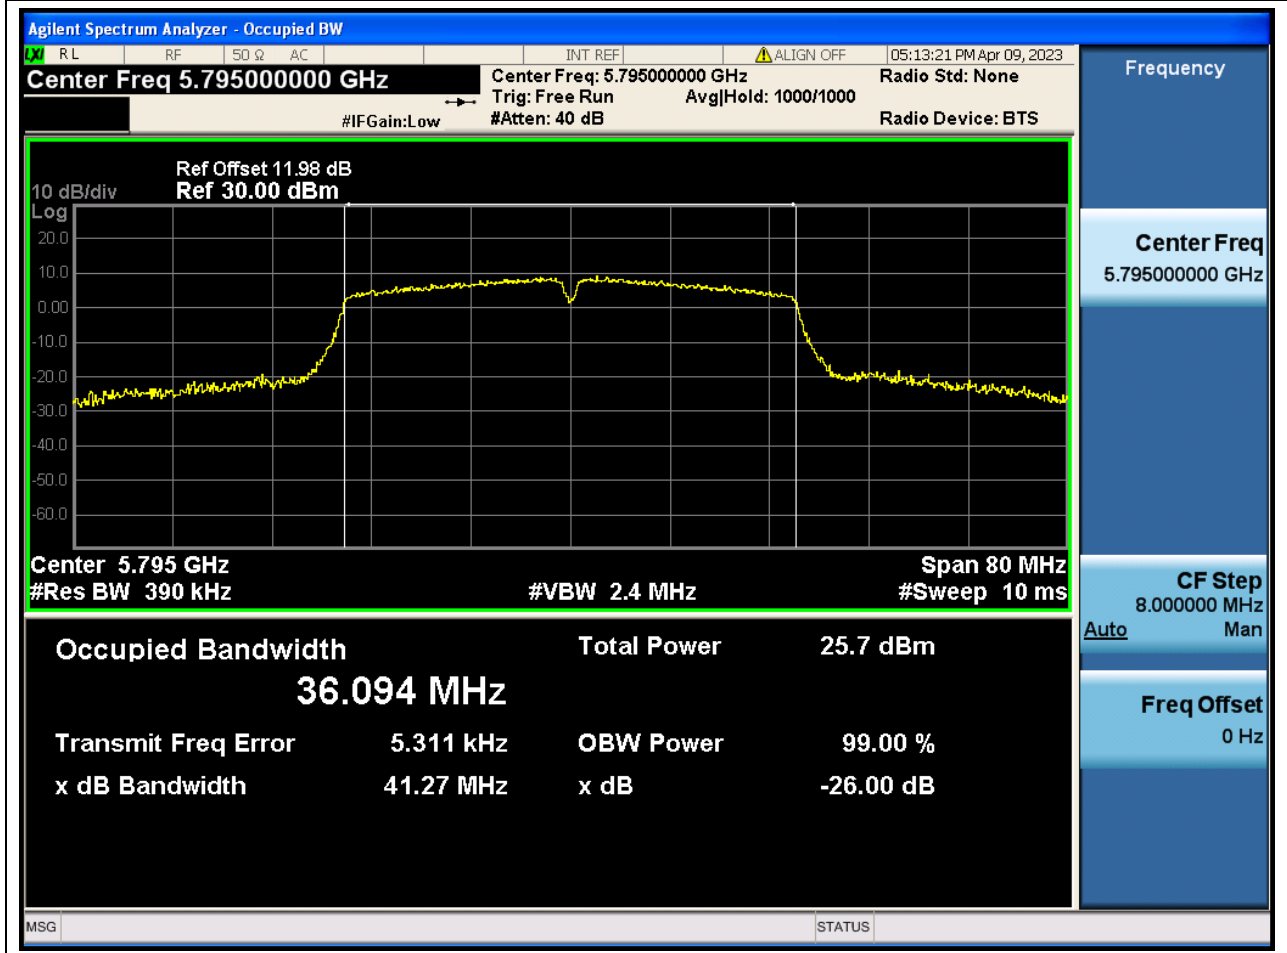

78. 802.11ac_40M_U-NII-3_H

78.1. A.2.2-99% Bandwidth(NTNV)

Center Frequency (MHz)	OBW Power (%)	RBW (MHz)	Detector	Limit (MHz)	OBW (MHz)	Verdict
5795	99	0.39	Peak	0	36.093785	N/A