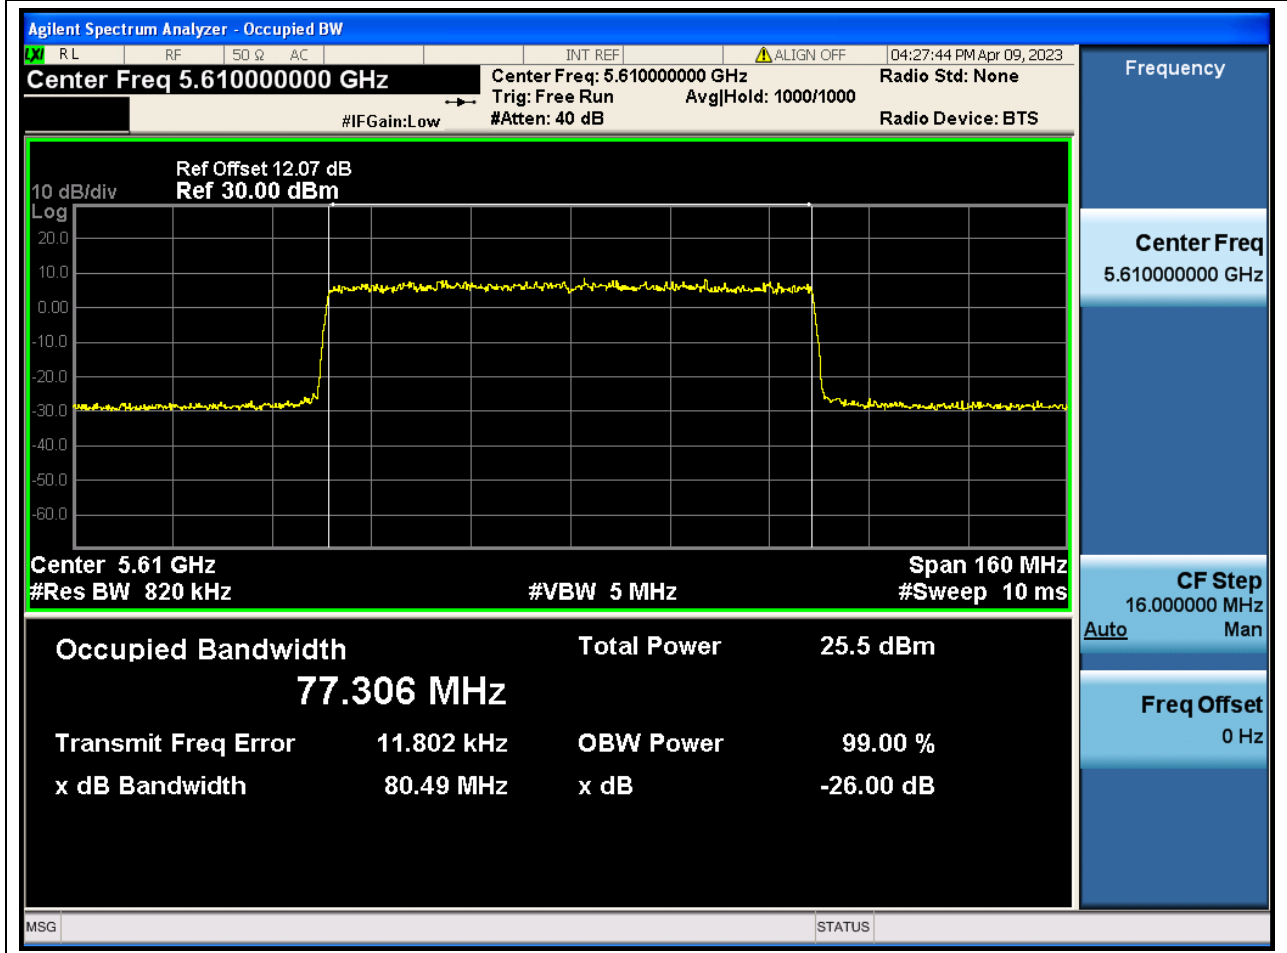

65. 802.11ax_80M_U-NII-2C_M

65.1. A.2.2-99% Bandwidth(NTNV)

Center Frequency (MHz)	OBW Power (%)	RBW (MHz)	Detector	Limit (MHz)	OBW (MHz)	Verdict
5610	99	0.82	Peak	0	77.30649	N/A