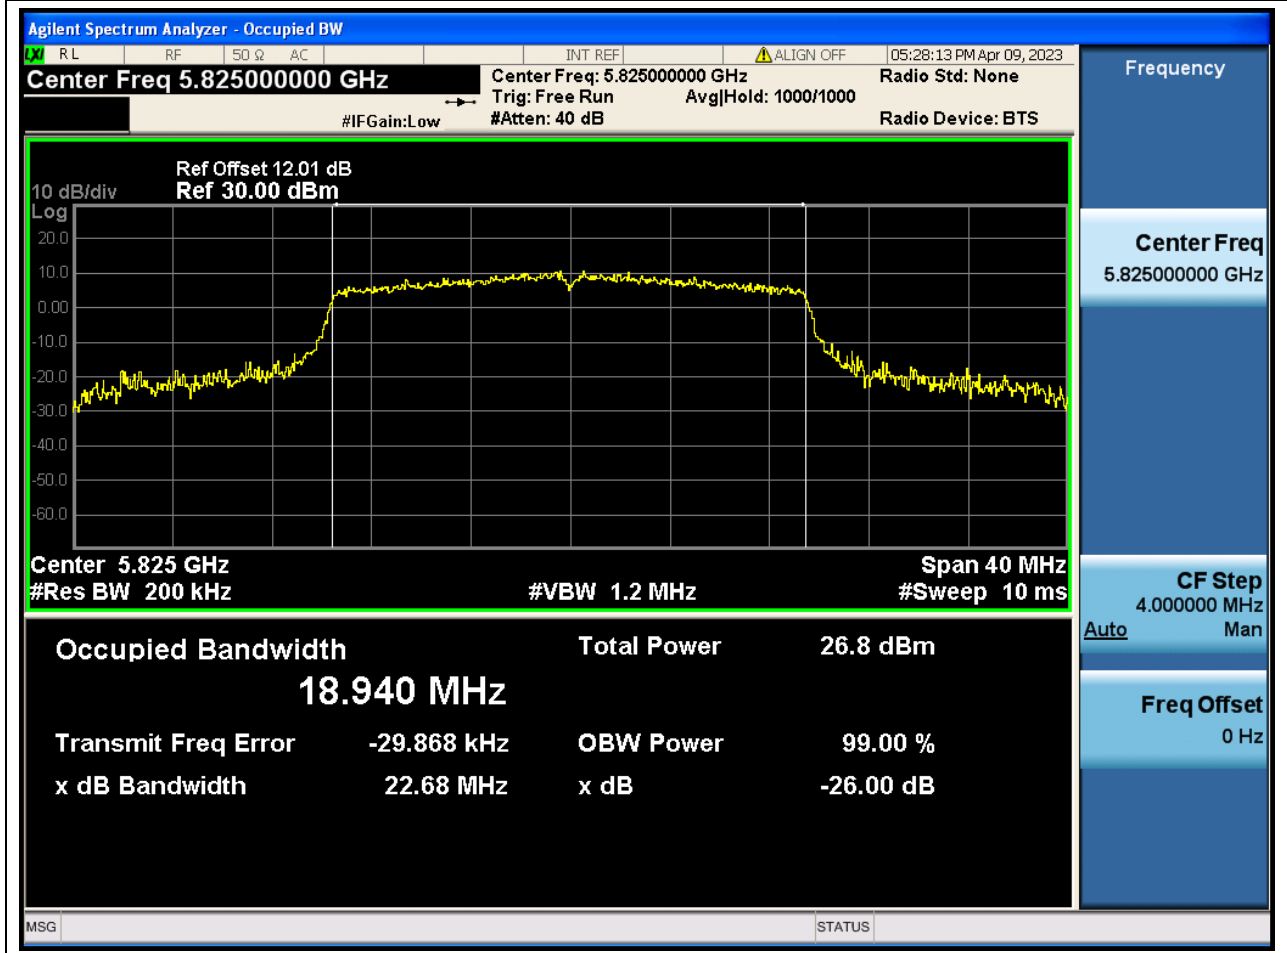

82. 802.11ax_20M_U-NII-3_H

82.1. A.2.2-99% Bandwidth(NTNV)

Center Frequency (MHz)	OBW Power (%)	RBW (MHz)	Detector	Limit (MHz)	OBW (MHz)	Verdict
5825	99	0.2	Peak	0	18.940177	N/A