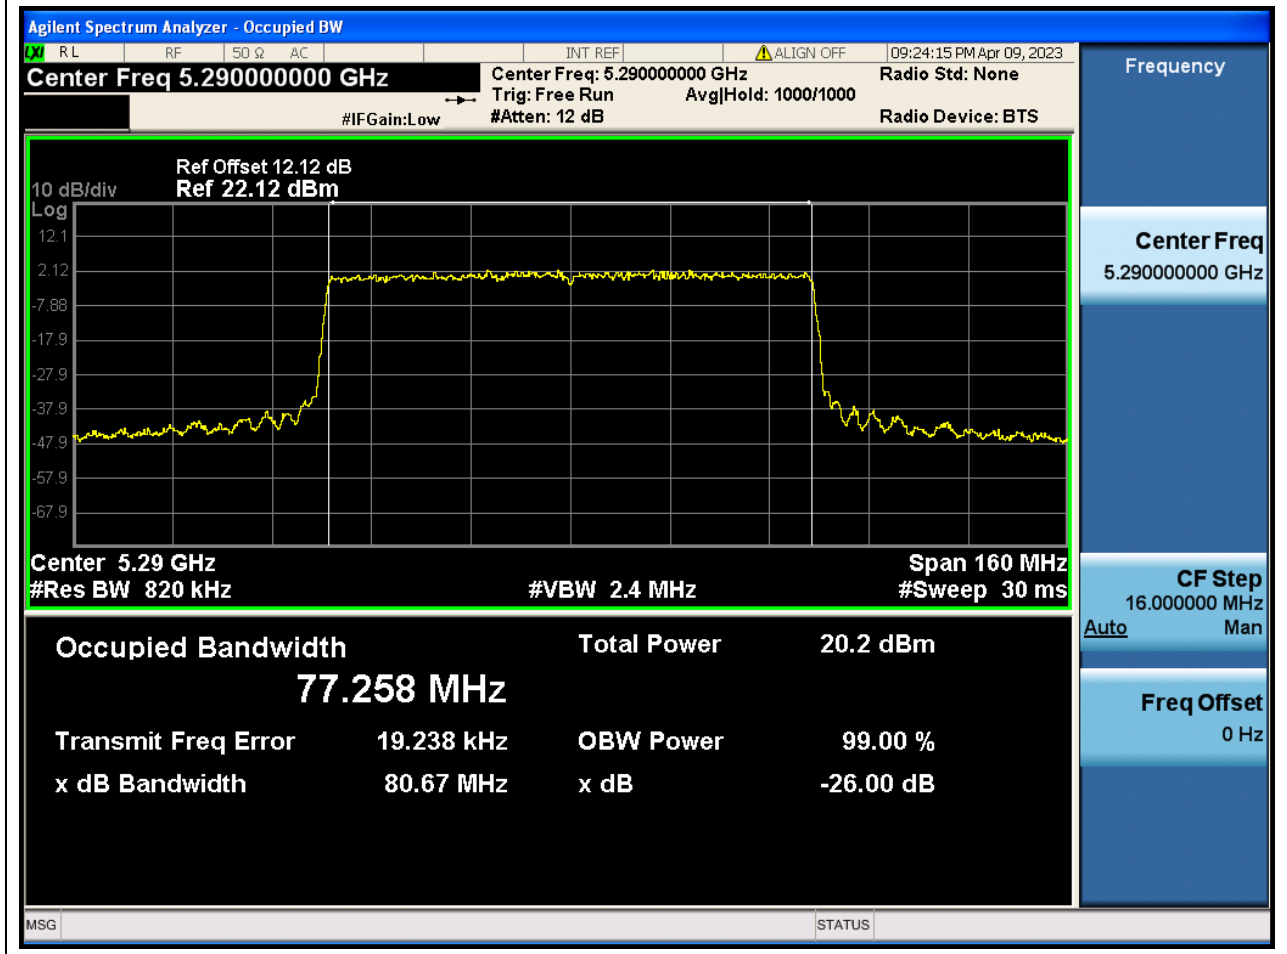

40. 802.11ax_80M_U-NII-2A_M

40.1. A.2-26dB Bandwidth(NTNV)

Center Frequency (MHz)	XdB Down	RBW (MHz)	Detector	Limit (MHz)	XdB BandWidth (MHz)	Verdict
5290	26	0.82	Peak	0	80.666302	N/A