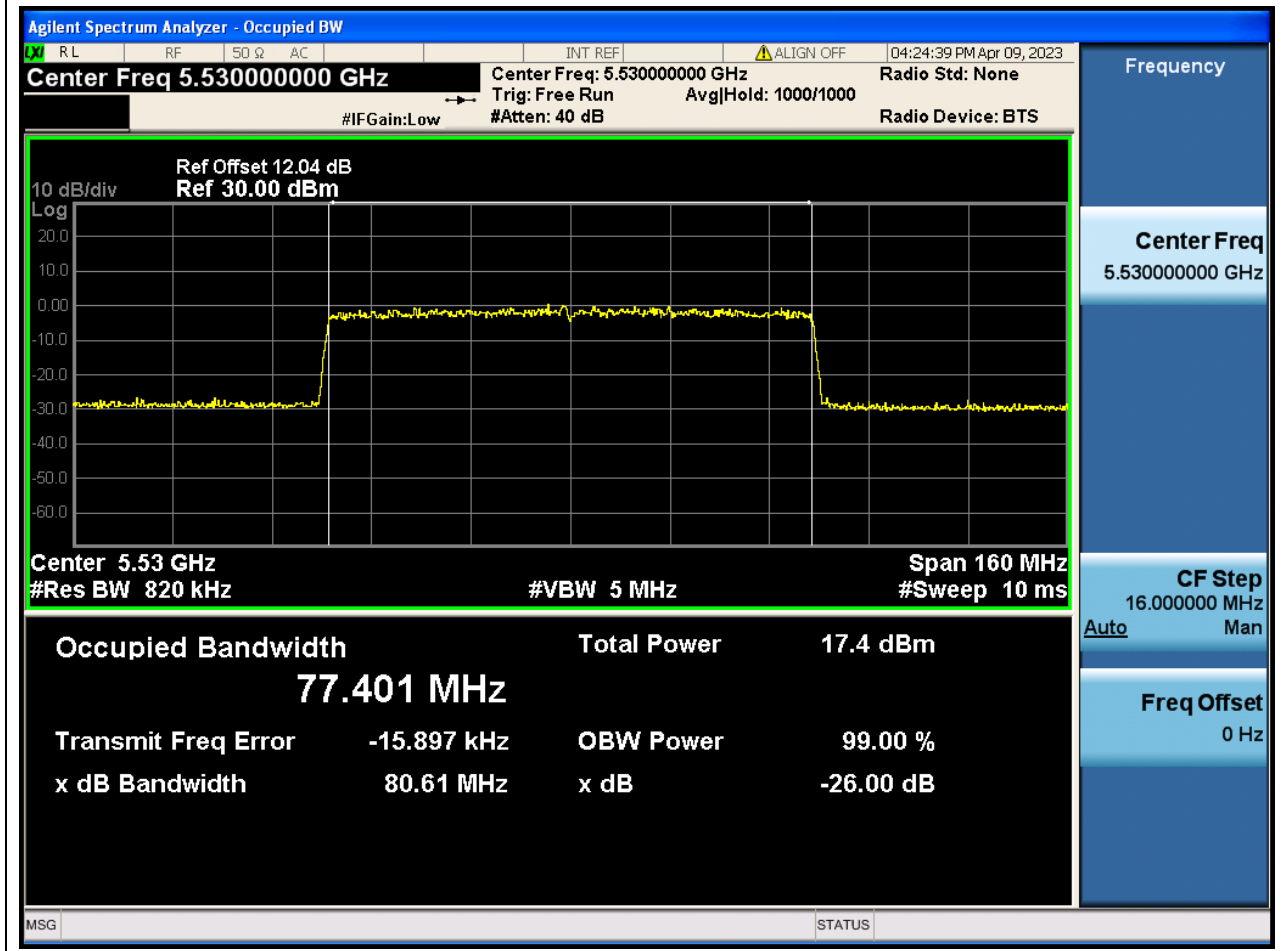

64. 802.11ax_80M_U-NII-2C_L

64.1. A.2.2-99% Bandwidth(NTNV)

Center Frequency (MHz)	OBW Power (%)	RBW (MHz)	Detector	Limit (MHz)	OBW (MHz)	Verdict
5530	99	0.82	Peak	0	77.400998	N/A