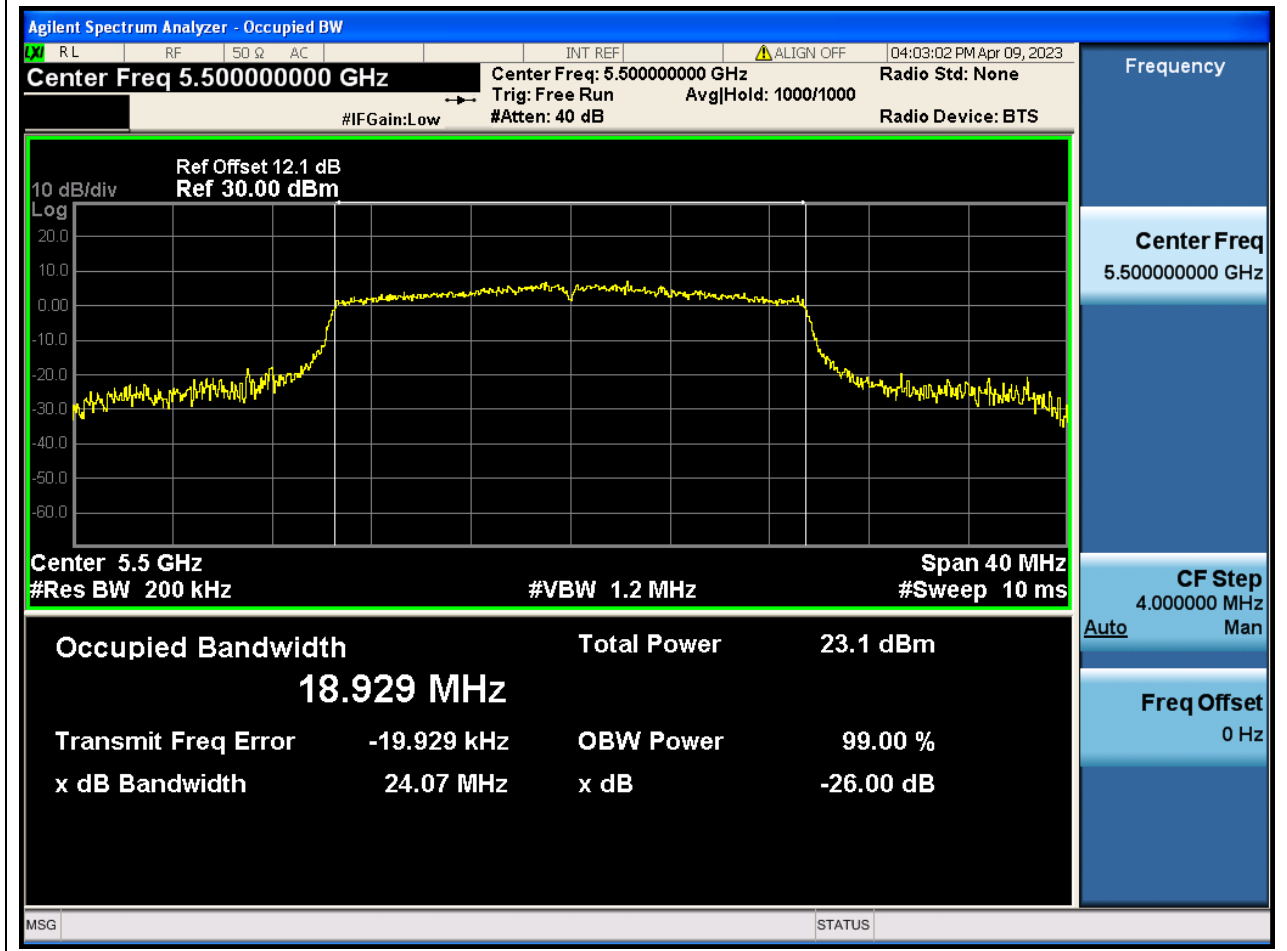

58. 802.11ax_20M_U-NII-2C_L

58.1. A.2.2-99% Bandwidth(NTNV)

Center Frequency (MHz)	OBW Power (%)	RBW (MHz)	Detector	Limit (MHz)	OBW (MHz)	Verdict
5500	99	0.2	Peak	0	18.929154	N/A