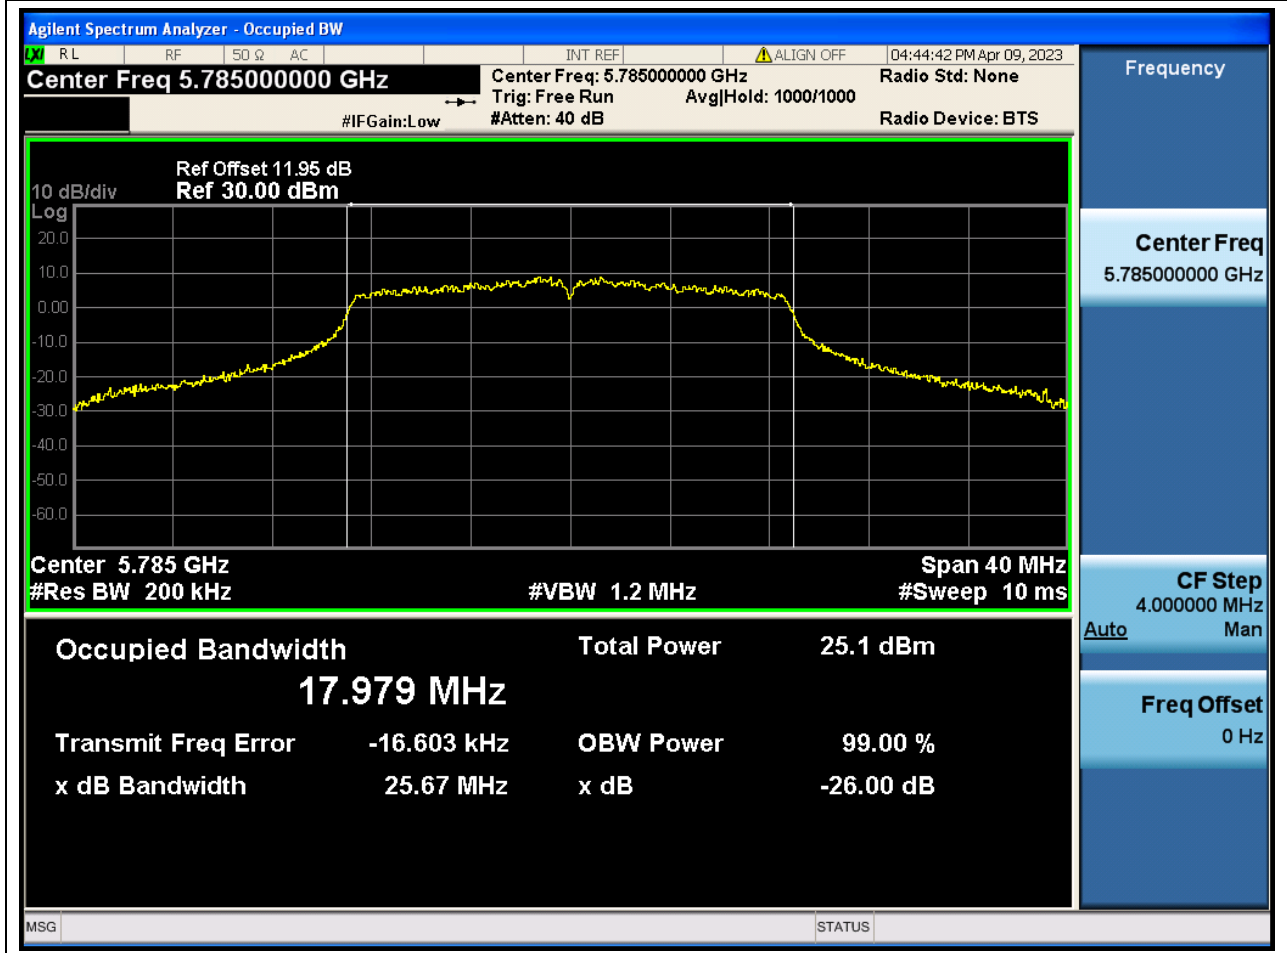

70. 802.11n_20M_U-NII-3_M

70.1. A.2.2-99% Bandwidth(NTNV)

Center Frequency (MHz)	OBW Power (%)	RBW (MHz)	Detector	Limit (MHz)	OBW (MHz)	Verdict
5785	99	0.2	Peak	0	17.97867	N/A