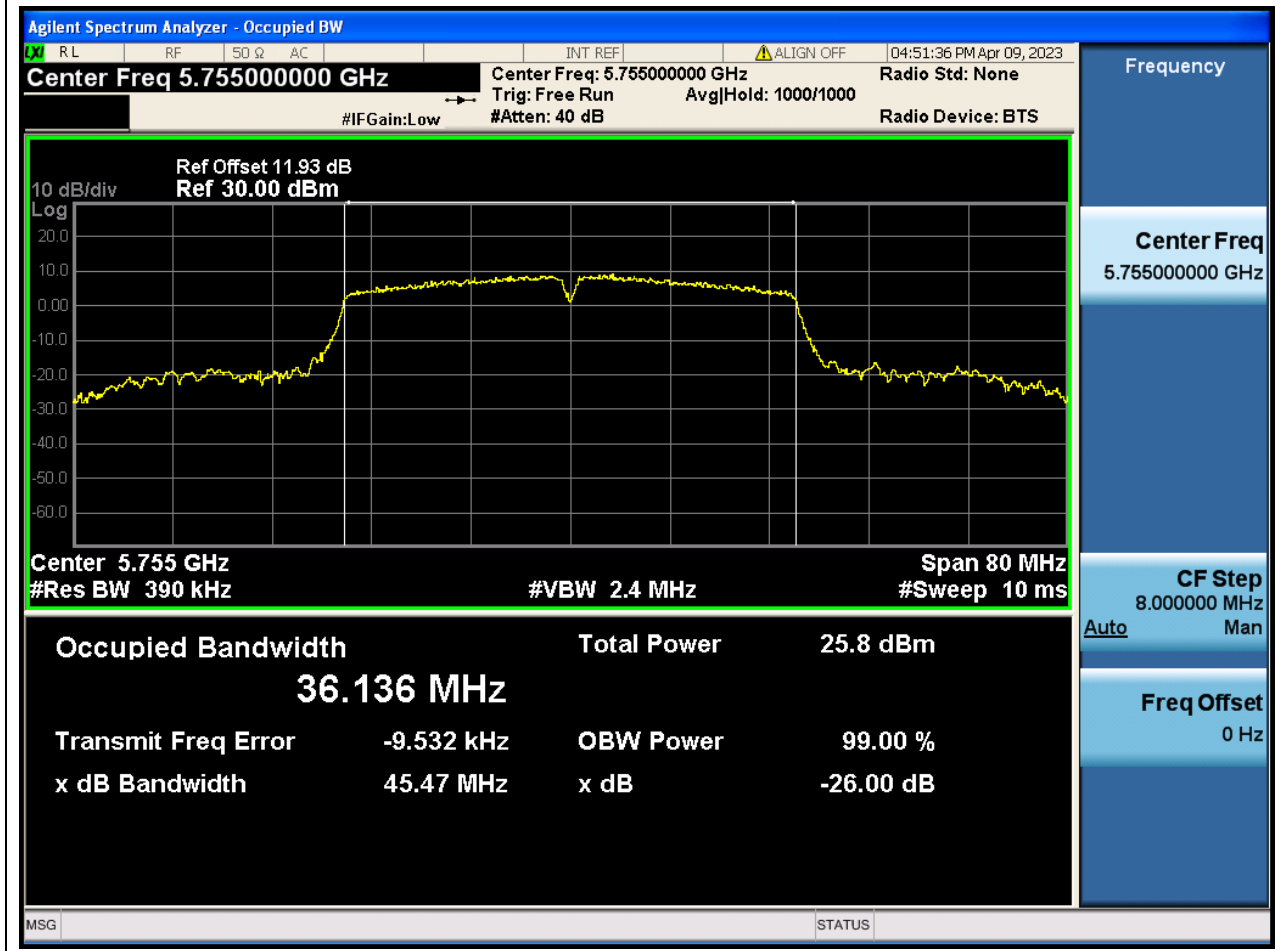

72. 802.11n_40M_U-NII-3_L

72.1. A.2.2-99% Bandwidth(NTNV)

Center Frequency (MHz)	OBW Power (%)	RBW (MHz)	Detector	Limit (MHz)	OBW (MHz)	Verdict
5755	99	0.39	Peak	0	36.135592	N/A