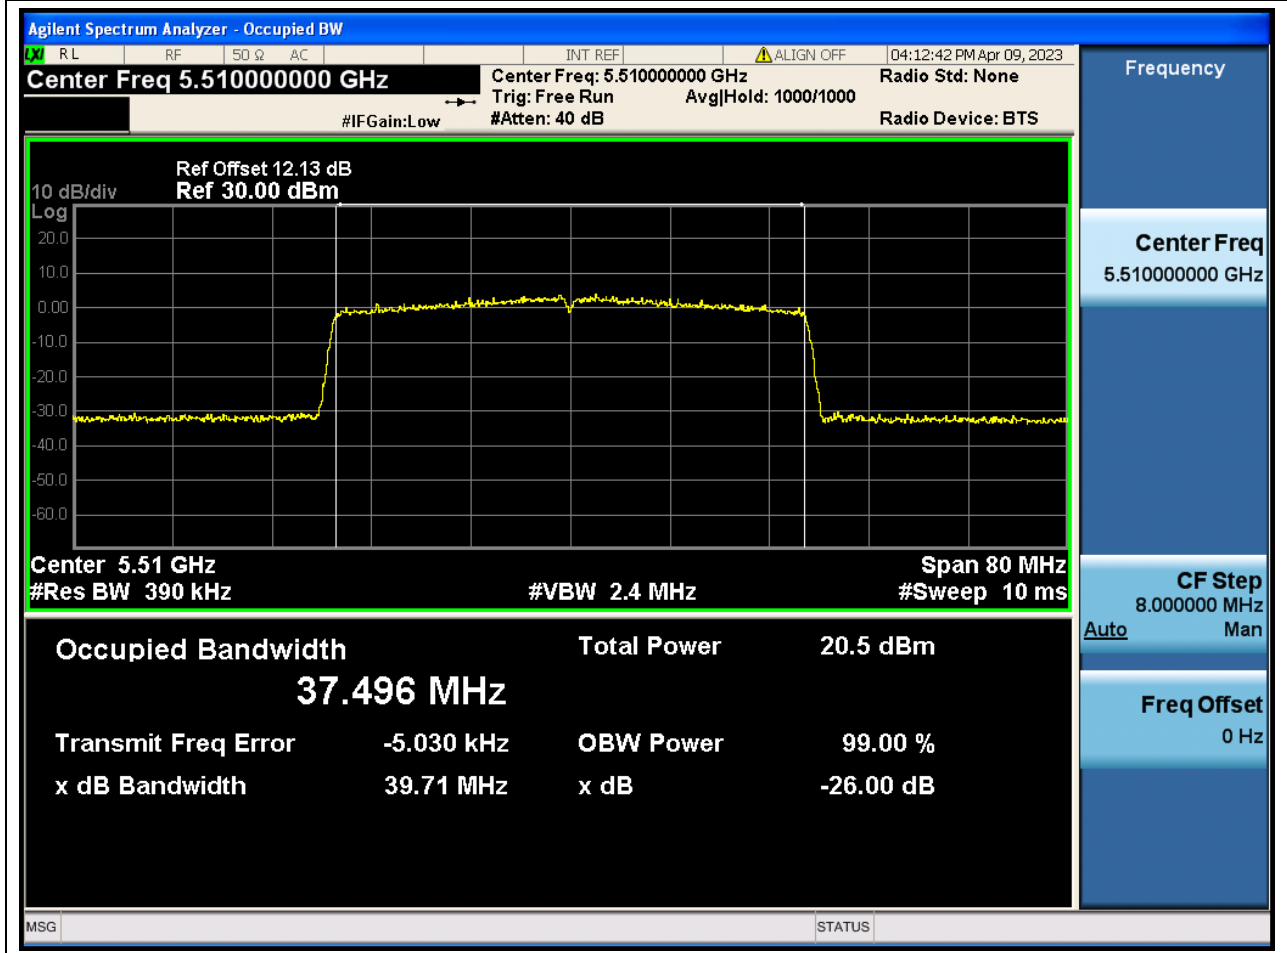

61. 802.11ax_40M_U-NII-2C_L

61.1. A.2.2-99% Bandwidth(NTNV)

Center Frequency (MHz)	OBW Power (%)	RBW (MHz)	Detector	Limit (MHz)	OBW (MHz)	Verdict
5510	99	0.39	Peak	0	37.496228	N/A