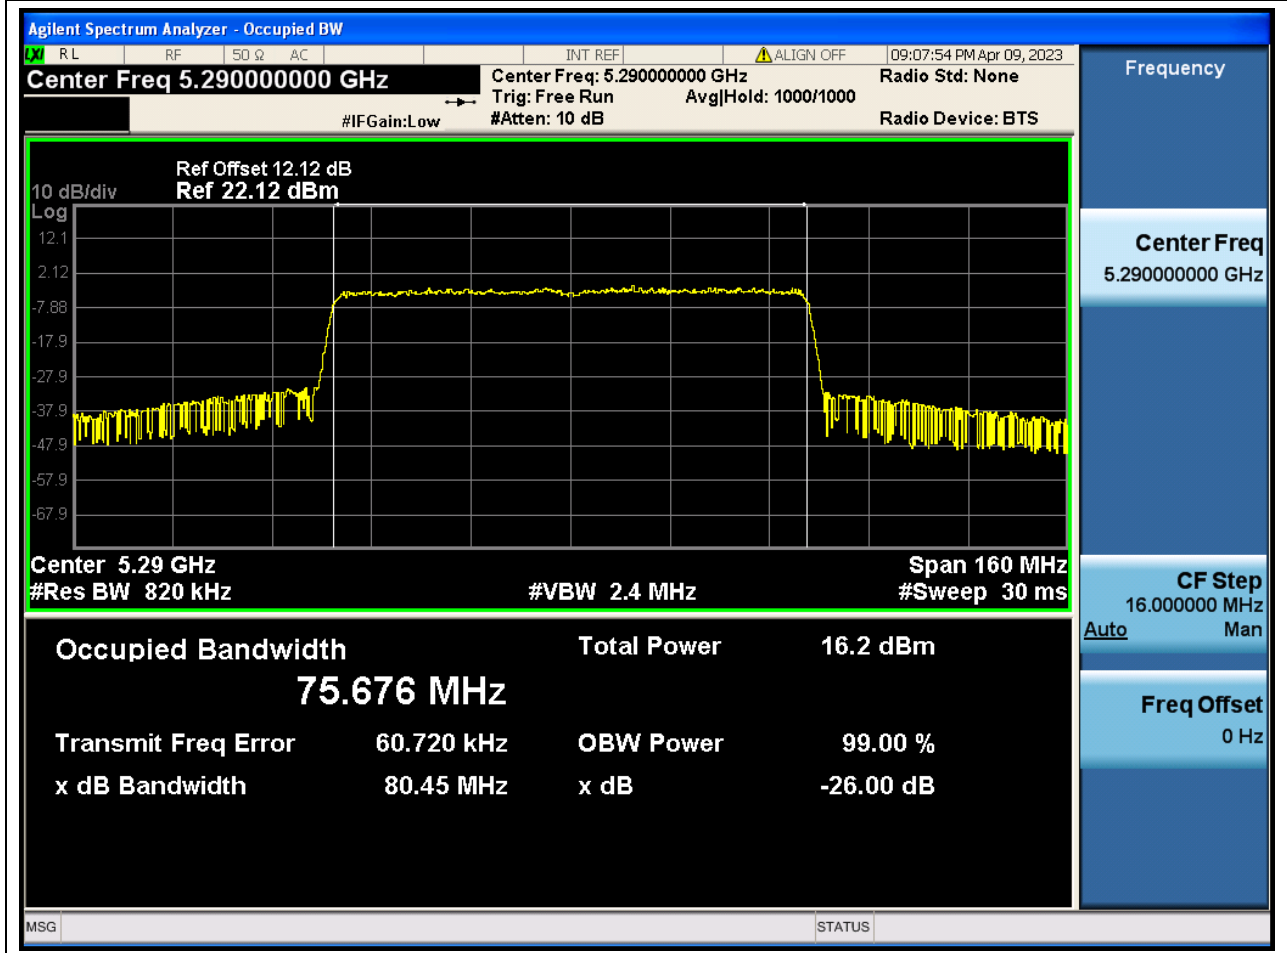

34. 802.11ac_80M_U-NII-2A_M

34.1. A.2-26dB Bandwidth(NTNV)

Center Frequency (MHz)	XdB Down	RBW (MHz)	Detector	Limit (MHz)	XdB BandWidth (MHz)	Verdict
5290	26	0.82	Peak	0	80.449552	N/A