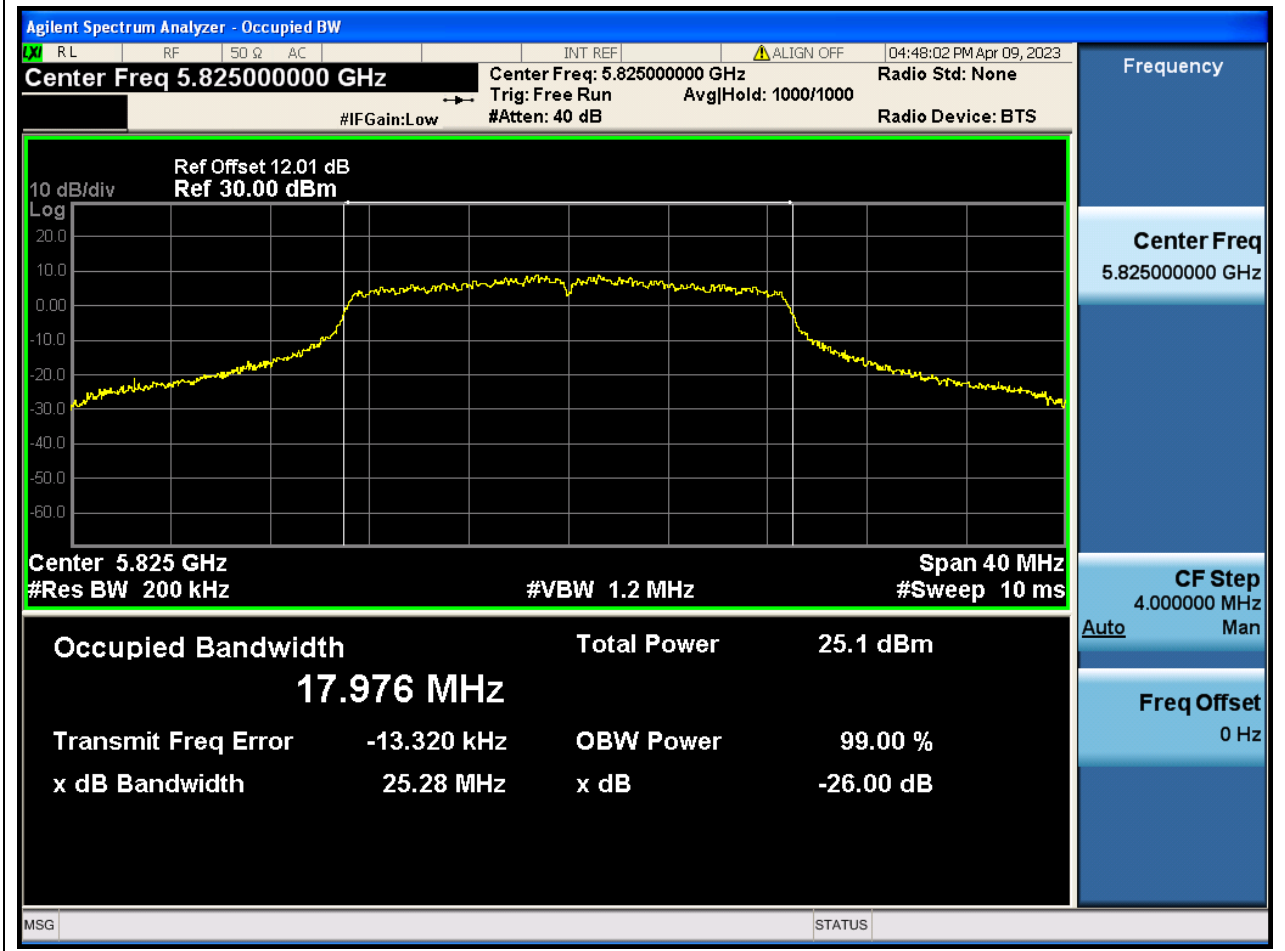

71. 802.11n_20M_U-NII-3_H

71.1. A.2.2-99% Bandwidth(NTNV)

Center Frequency (MHz)	OBW Power (%)	RBW (MHz)	Detector	Limit (MHz)	OBW (MHz)	Verdict
5825	99	0.2	Peak	0	17.975977	N/A