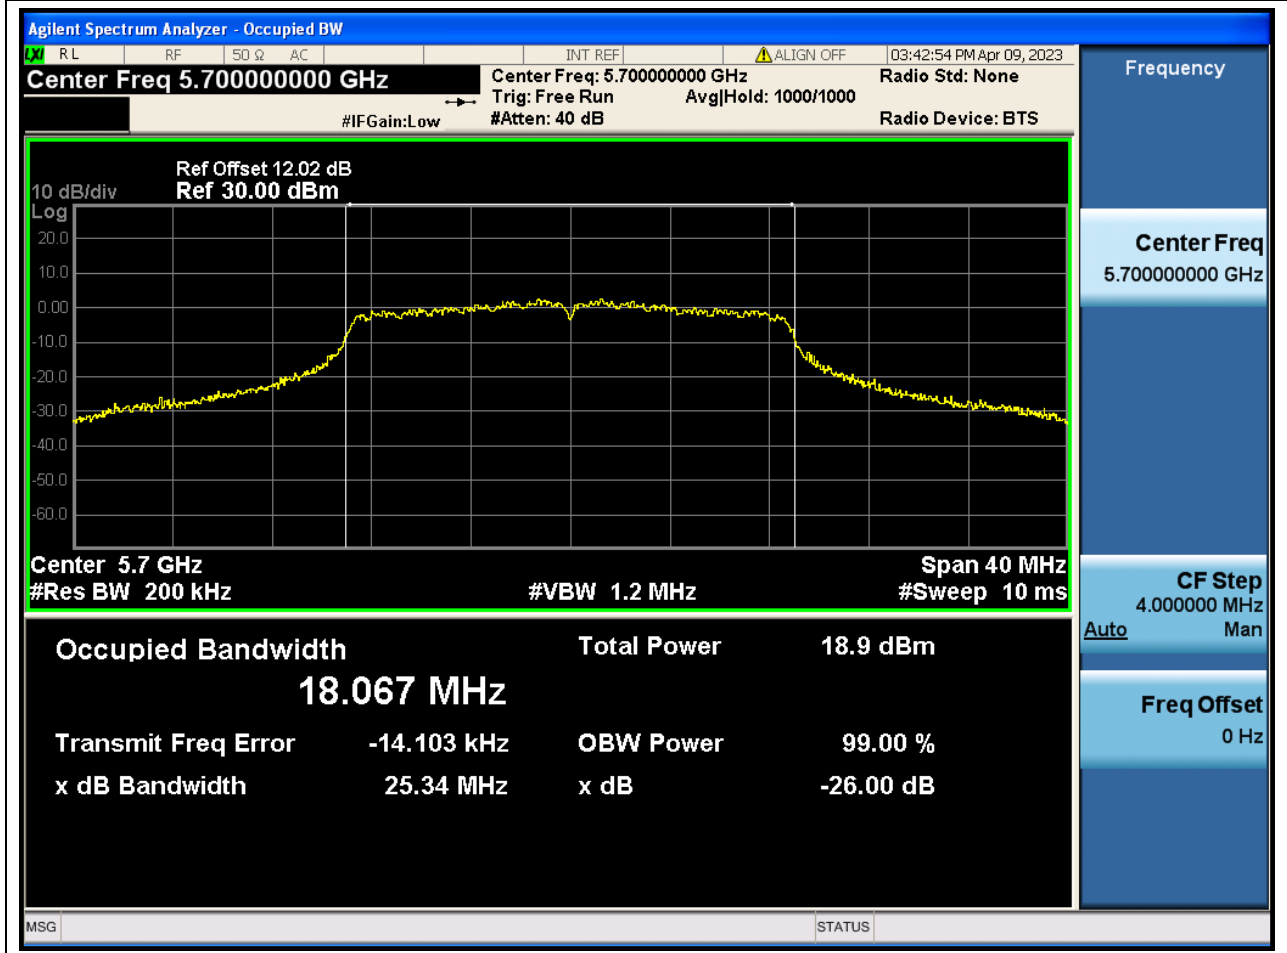

52. 802.11ac_20M_U-NII-2C_H

52.1. A.2.2-99% Bandwidth(NTNV)

Center Frequency (MHz)	OBW Power (%)	RBW (MHz)	Detector	Limit (MHz)	OBW (MHz)	Verdict
5700	99	0.2	Peak	0	18.066528	N/A