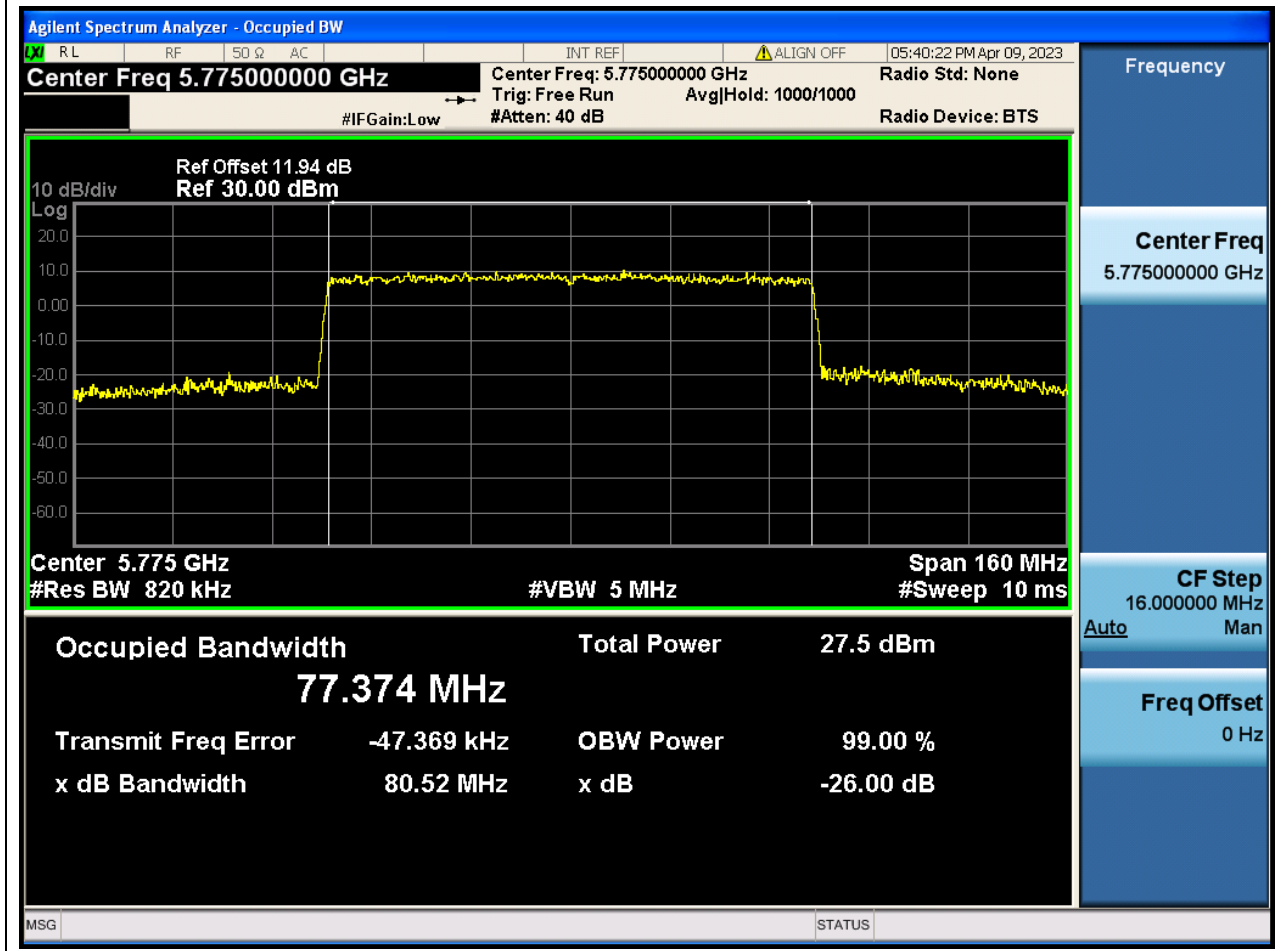

85. 802.11ax_80M_U-NII-3_M

85.1. A.2.2-99% Bandwidth(NTNV)

Center Frequency (MHz)	OBW Power (%)	RBW (MHz)	Detector	Limit (MHz)	OBW (MHz)	Verdict
5775	99	0.82	Peak	0	77.373767	N/A