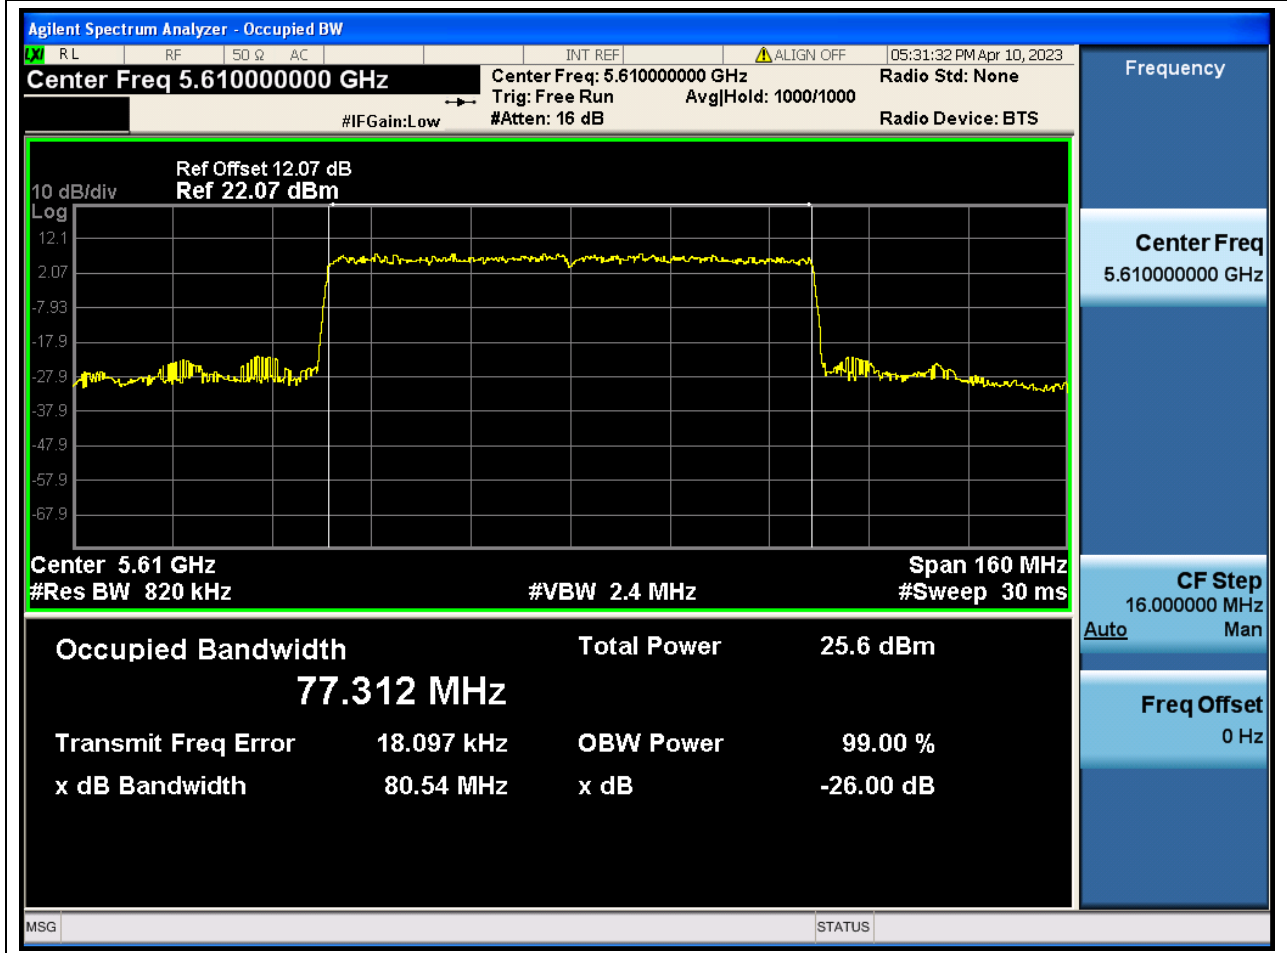

65. 802.11ax_80M_U-NII-2C_M

65.1. A.2-26dB Bandwidth(NTNV)

Center Frequency (MHz)	XdB Down	RBW (MHz)	Detector	Limit (MHz)	XdB BandWidth (MHz)	Verdict
5610	26	0.82	Peak	0	80.539806	N/A