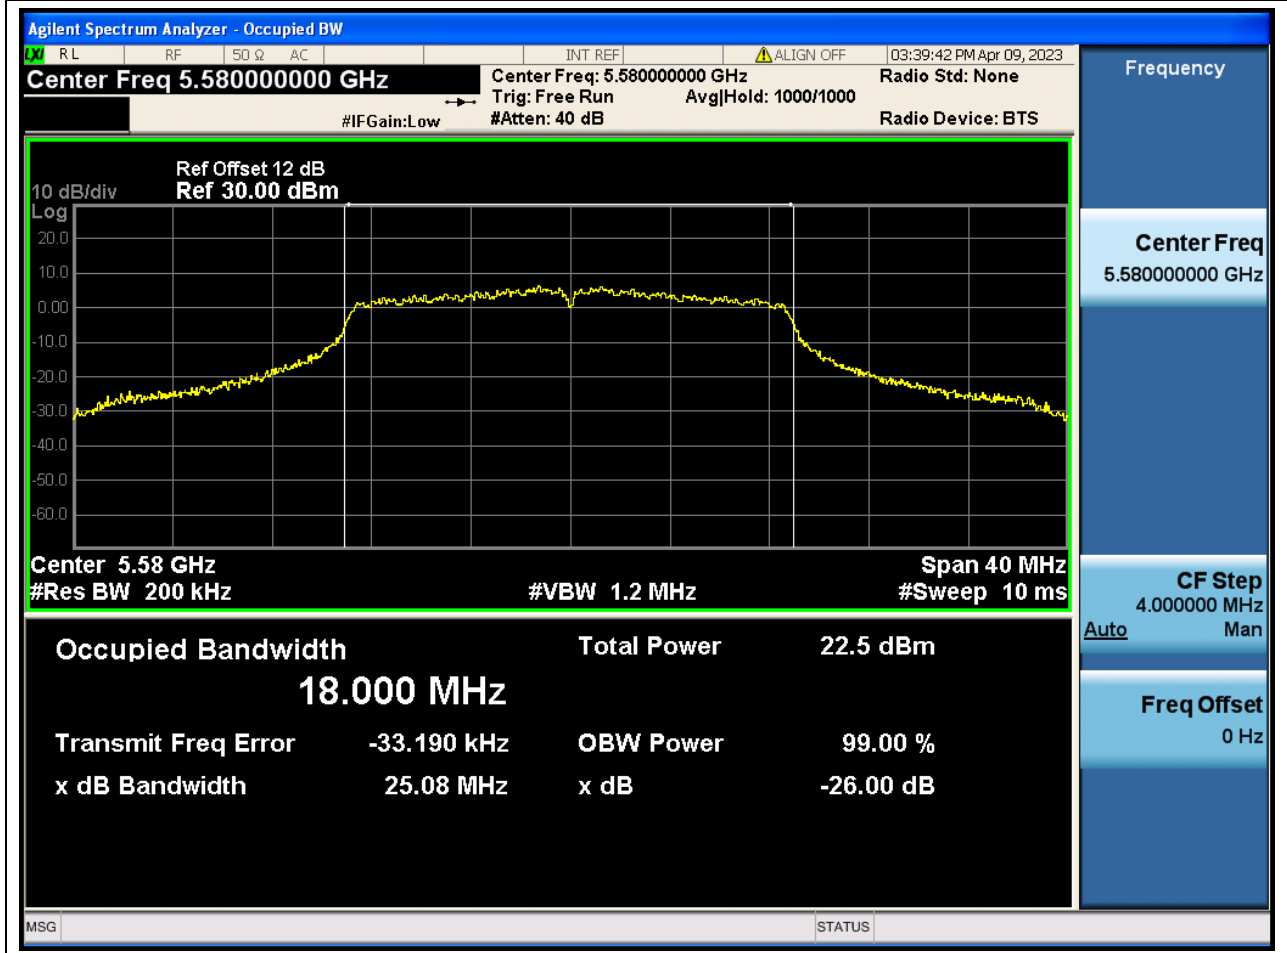

51. 802.11ac_20M_U-NII-2C_M

51.1. A.2.2-99% Bandwidth(NTNV)

Center Frequency (MHz)	OBW Power (%)	RBW (MHz)	Detector	Limit (MHz)	OBW (MHz)	Verdict
5580	99	0.2	Peak	0	17.99974	N/A