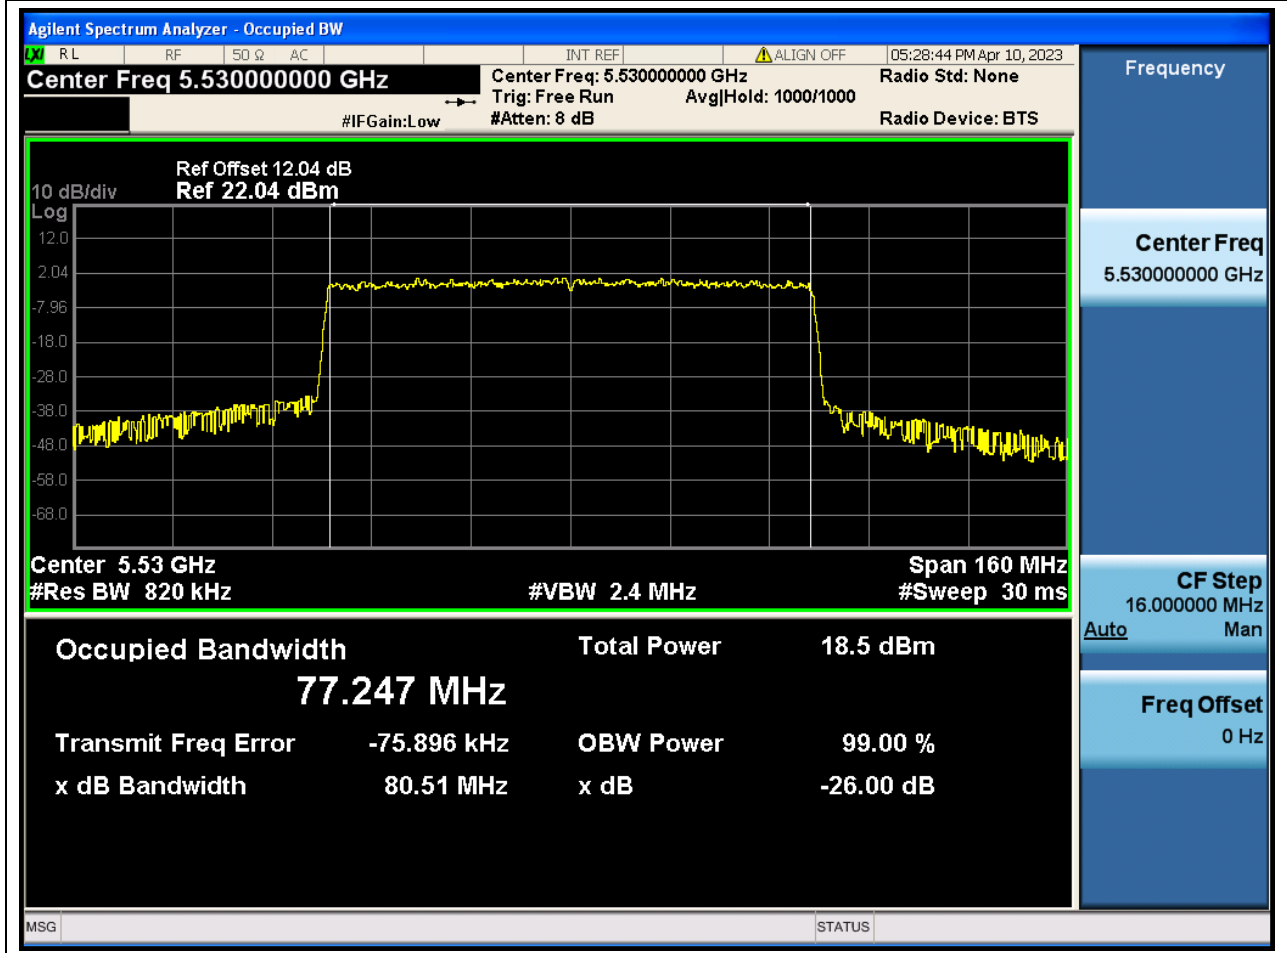

64. 802.11ax_80M_U-NII-2C_L

64.1. A.2-26dB Bandwidth(NTNV)

Center Frequency (MHz)	XdB Down	RBW (MHz)	Detector	Limit (MHz)	XdB BandWidth (MHz)	Verdict
5530	26	0.82	Peak	0	80.50601	N/A