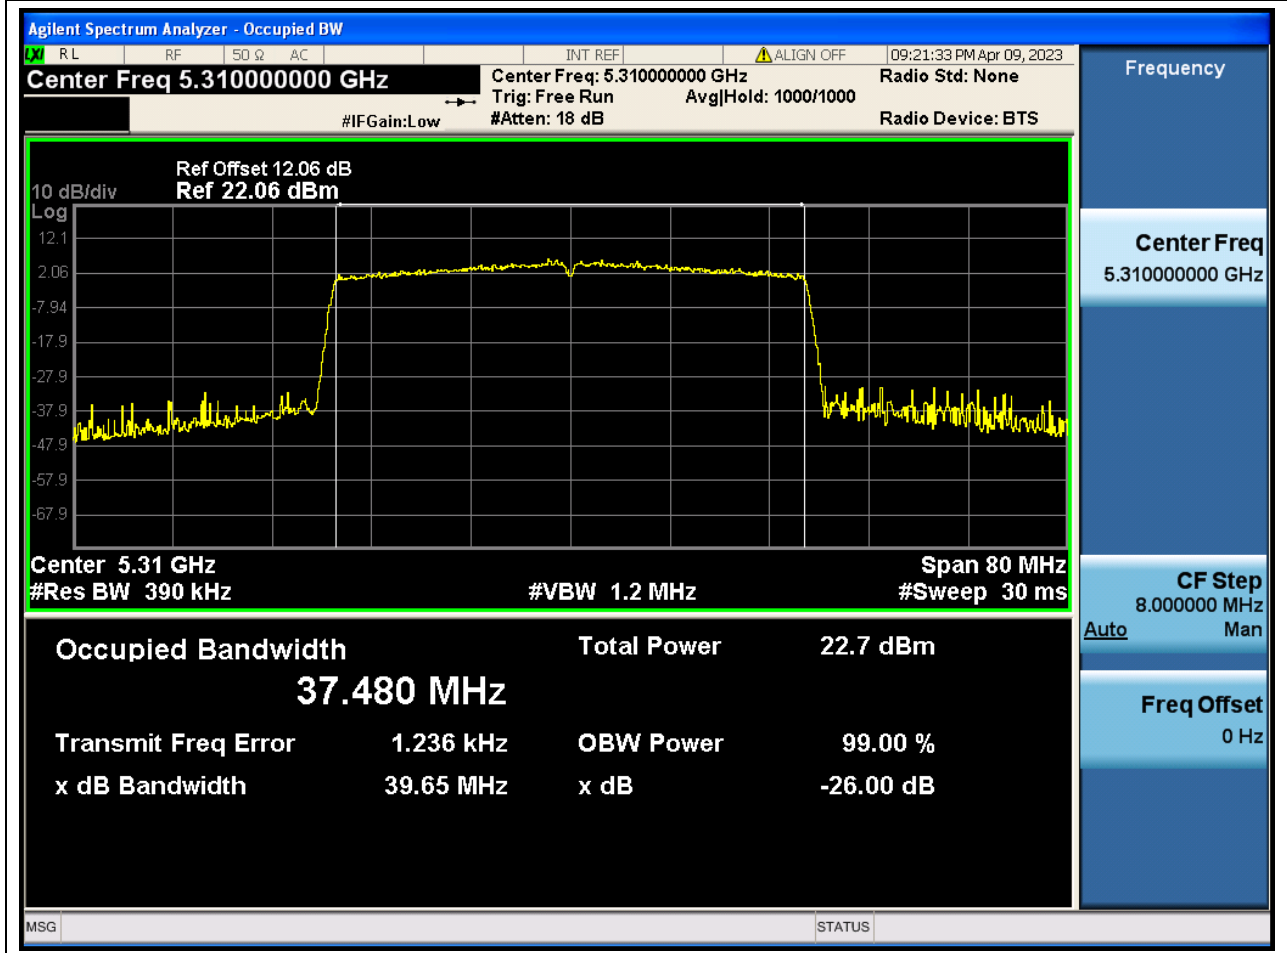

39. 802.11ax_40M_U-NII-2A_H

39.1. A.2-26dB Bandwidth(NTNV)

Center Frequency (MHz)	XdB Down	RBW (MHz)	Detector	Limit (MHz)	XdB BandWidth (MHz)	Verdict
5310	26	0.39	Peak	0	39.653793	N/A