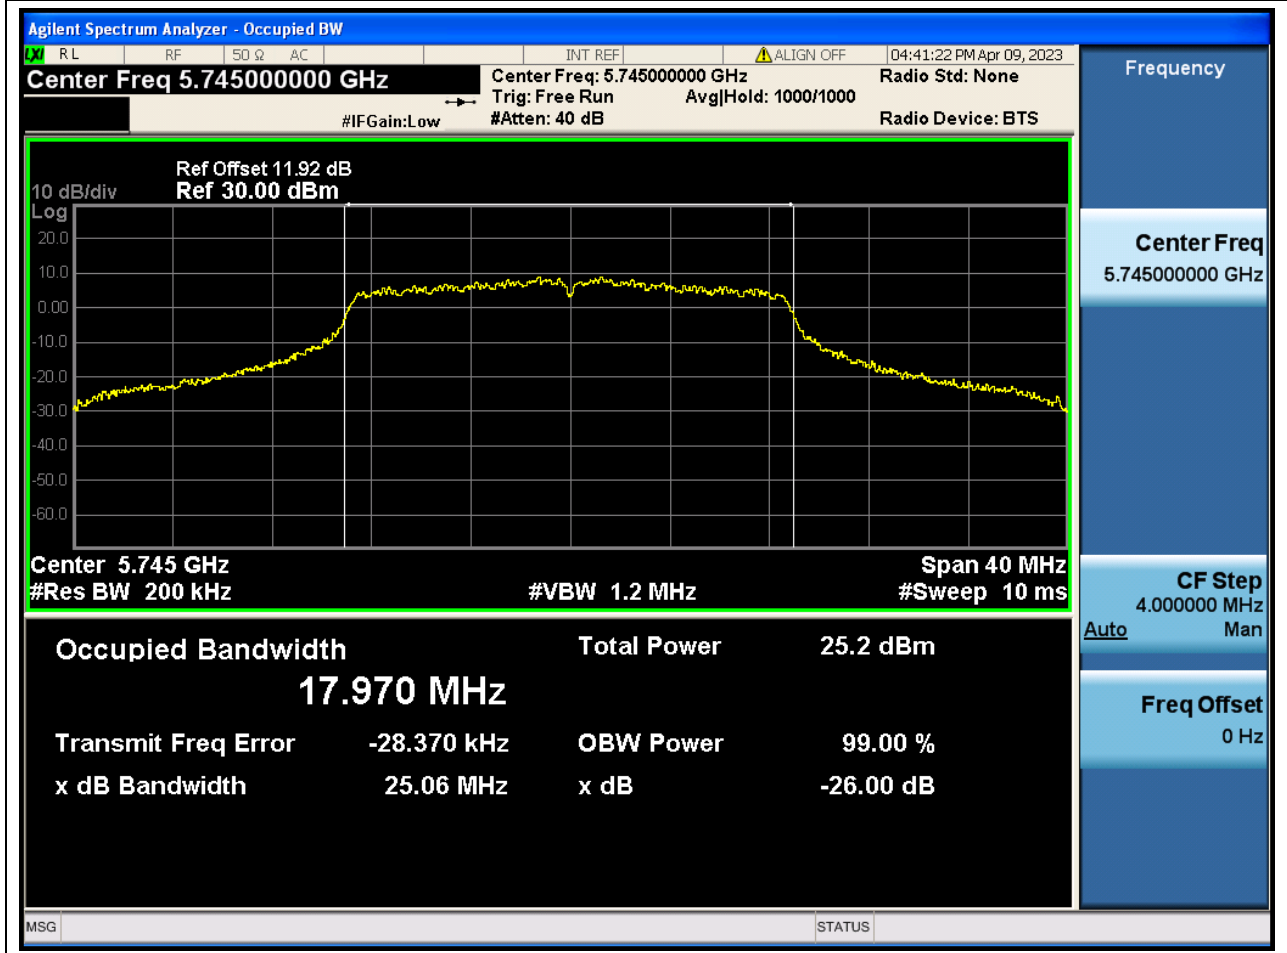

69. 802.11n_20M_U-NII-3_L

69.1. A.2.2-99% Bandwidth(NTNV)

Center Frequency (MHz)	OBW Power (%)	RBW (MHz)	Detector	Limit (MHz)	OBW (MHz)	Verdict
5745	99	0.2	Peak	0	17.969513	N/A