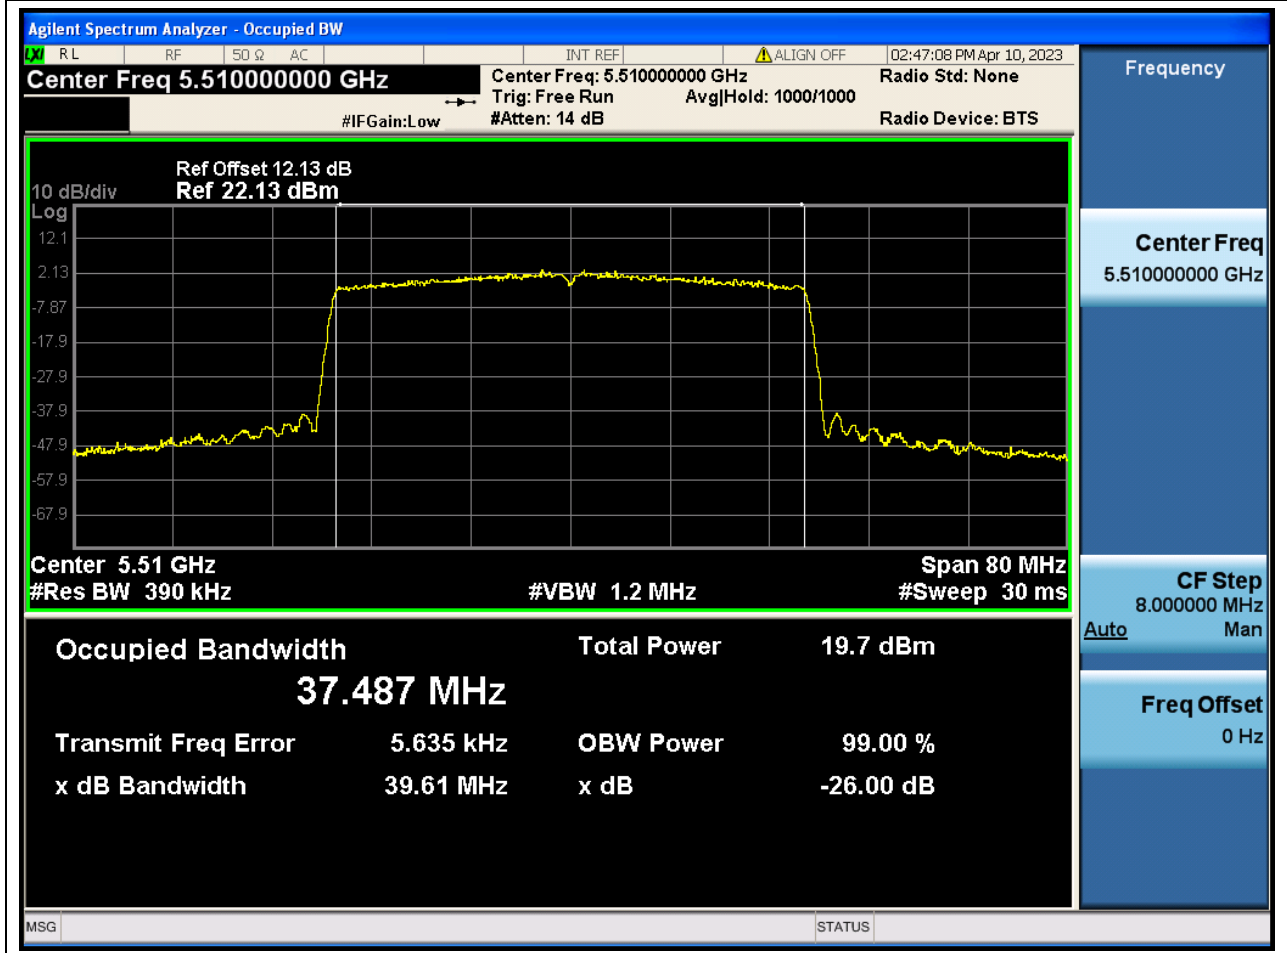

61. 802.11ax_40M_U-NII-2C_L

61.1. A.2-26dB Bandwidth(NTNV)

Center Frequency (MHz)	XdB Down	RBW (MHz)	Detector	Limit (MHz)	XdB BandWidth (MHz)	Verdict
5510	26	0.39	Peak	0	39.613281	N/A