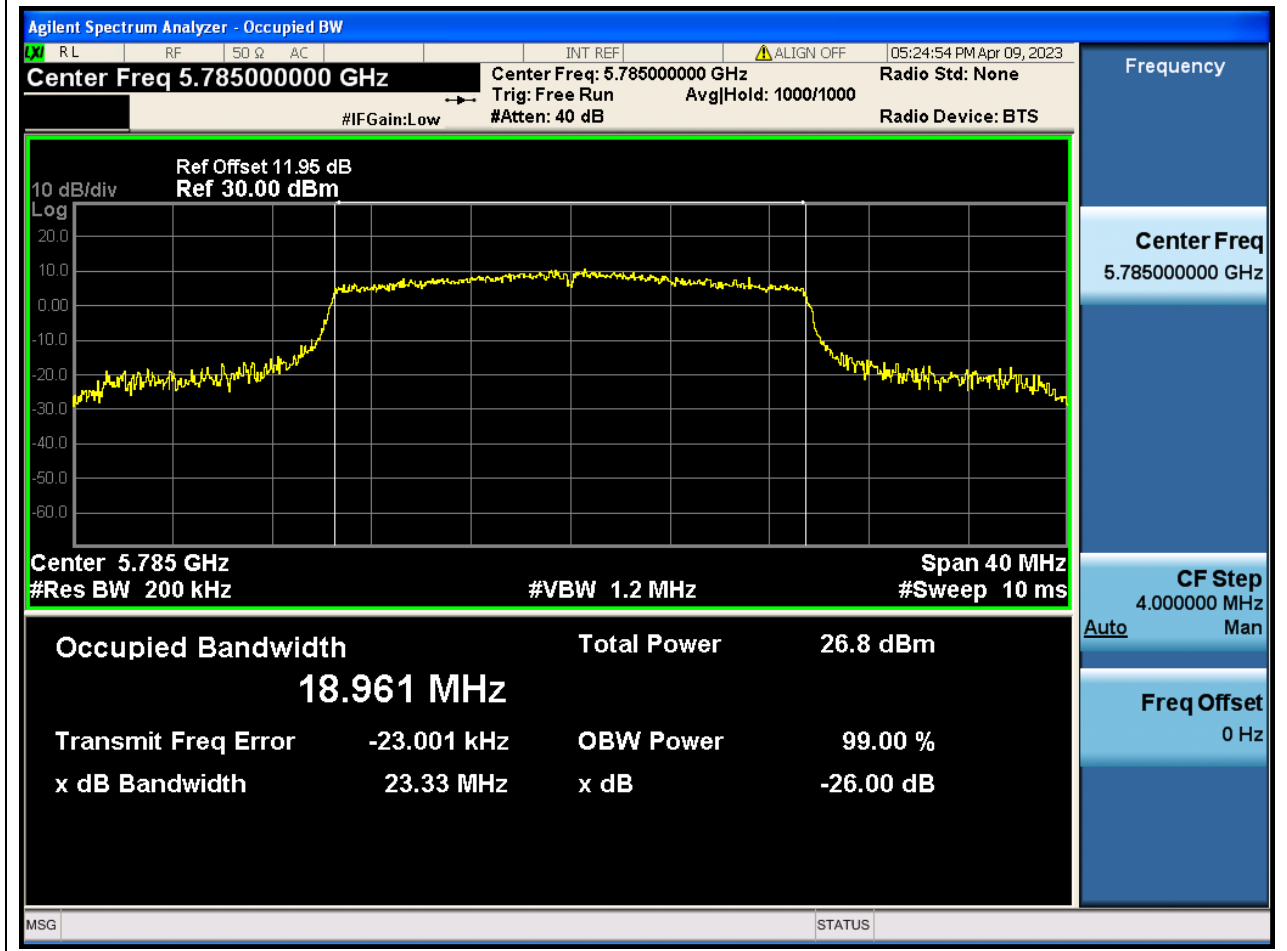

81. 802.11ax_20M_U-NII-3_M

81.1. A.2.2-99% Bandwidth(NTNV)

Center Frequency (MHz)	OBW Power (%)	RBW (MHz)	Detector	Limit (MHz)	OBW (MHz)	Verdict
5785	99	0.2	Peak	0	18.961154	N/A