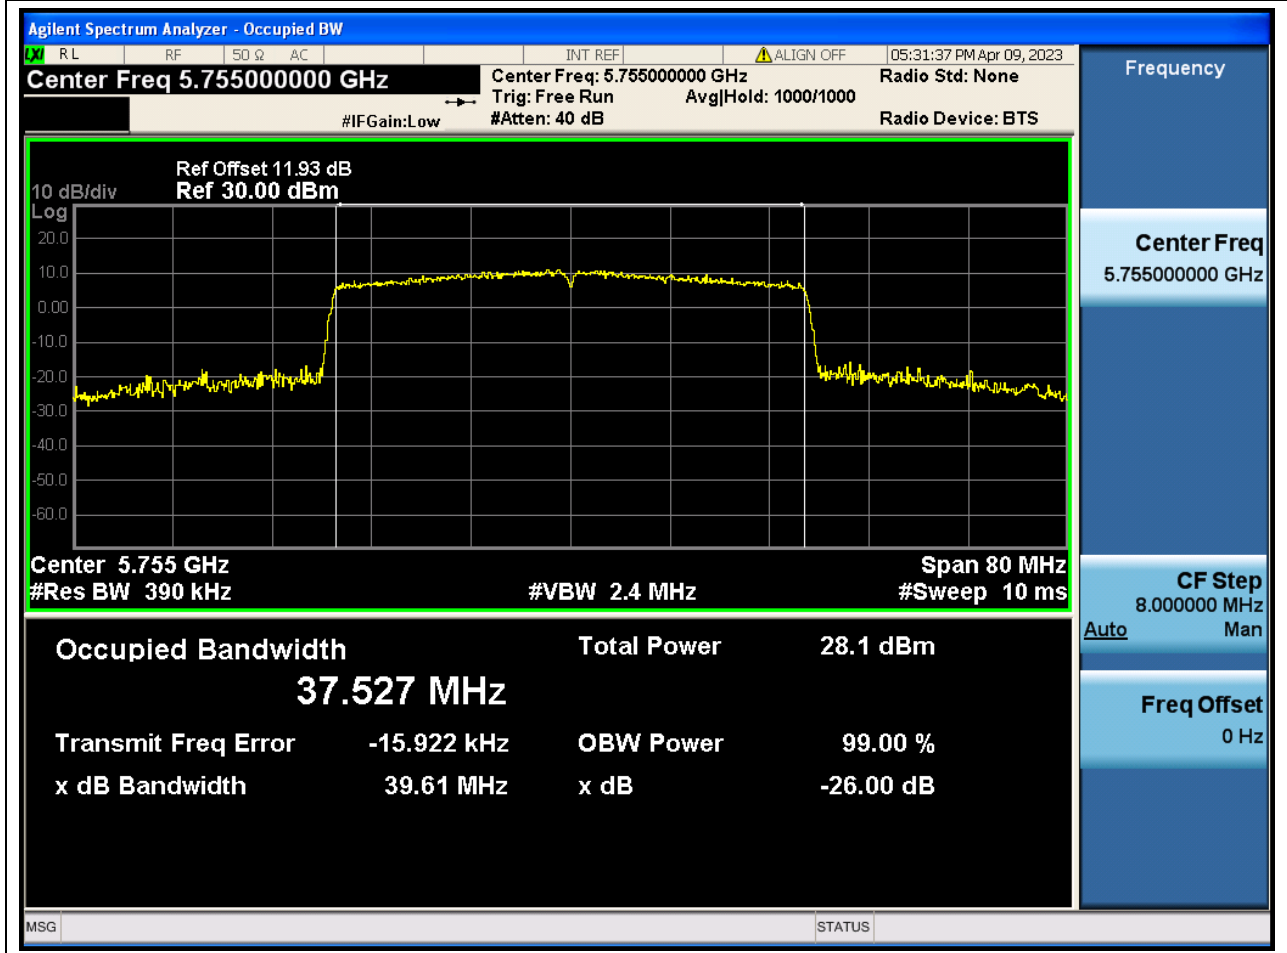

83. 802.11ax_40M_U-NII-3_L

83.1. A.2.2-99% Bandwidth(NTNV)

Center Frequency (MHz)	OBW Power (%)	RBW (MHz)	Detector	Limit (MHz)	OBW (MHz)	Verdict
5755	99	0.39	Peak	0	37.527102	N/A