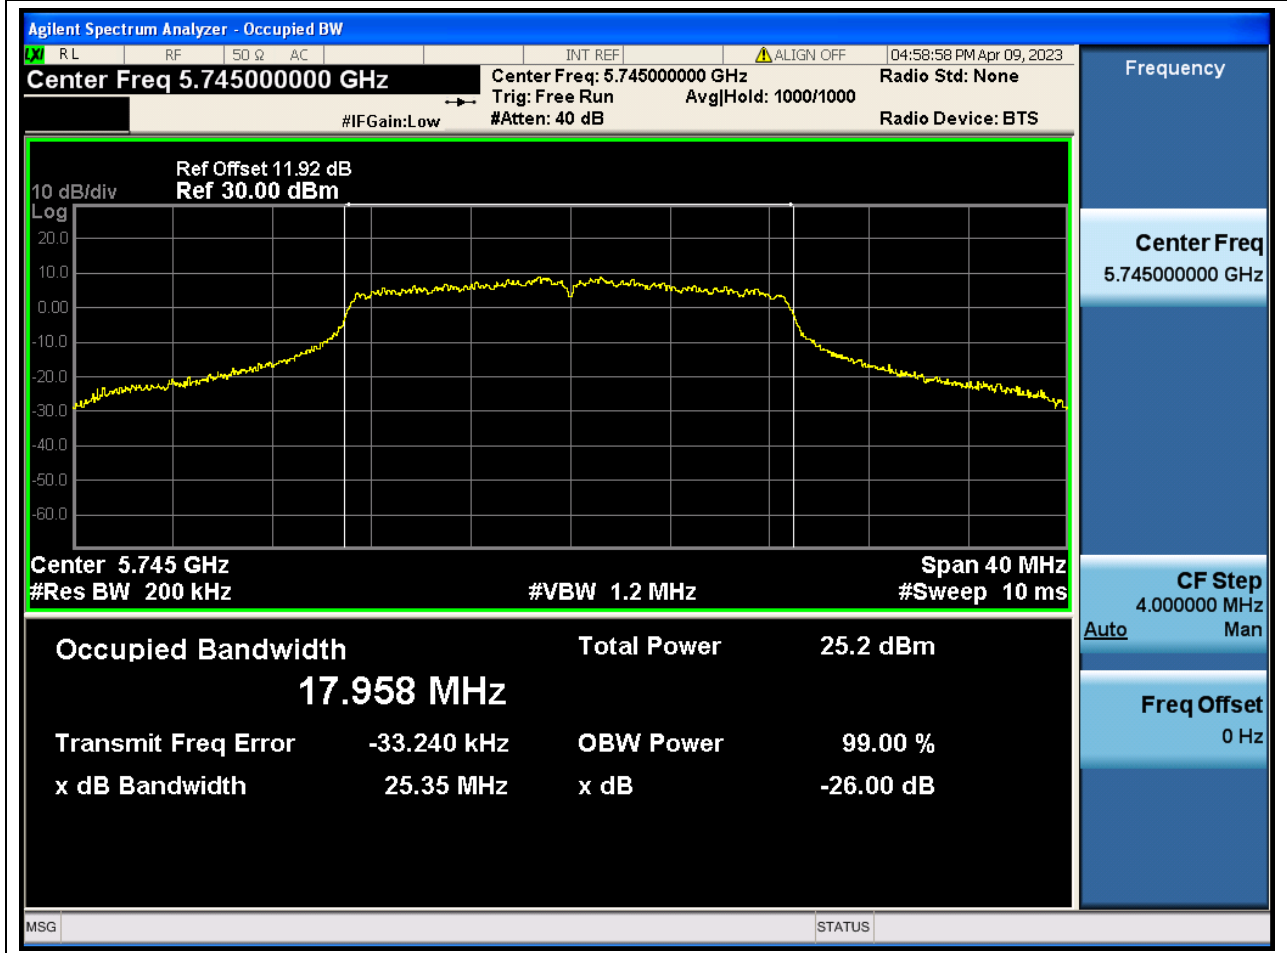

74. 802.11ac_20M_U-NII-3_L

74.1. A.2.2-99% Bandwidth(NTNV)

Center Frequency (MHz)	OBW Power (%)	RBW (MHz)	Detector	Limit (MHz)	OBW (MHz)	Verdict
5745	99	0.2	Peak	0	17.957539	N/A