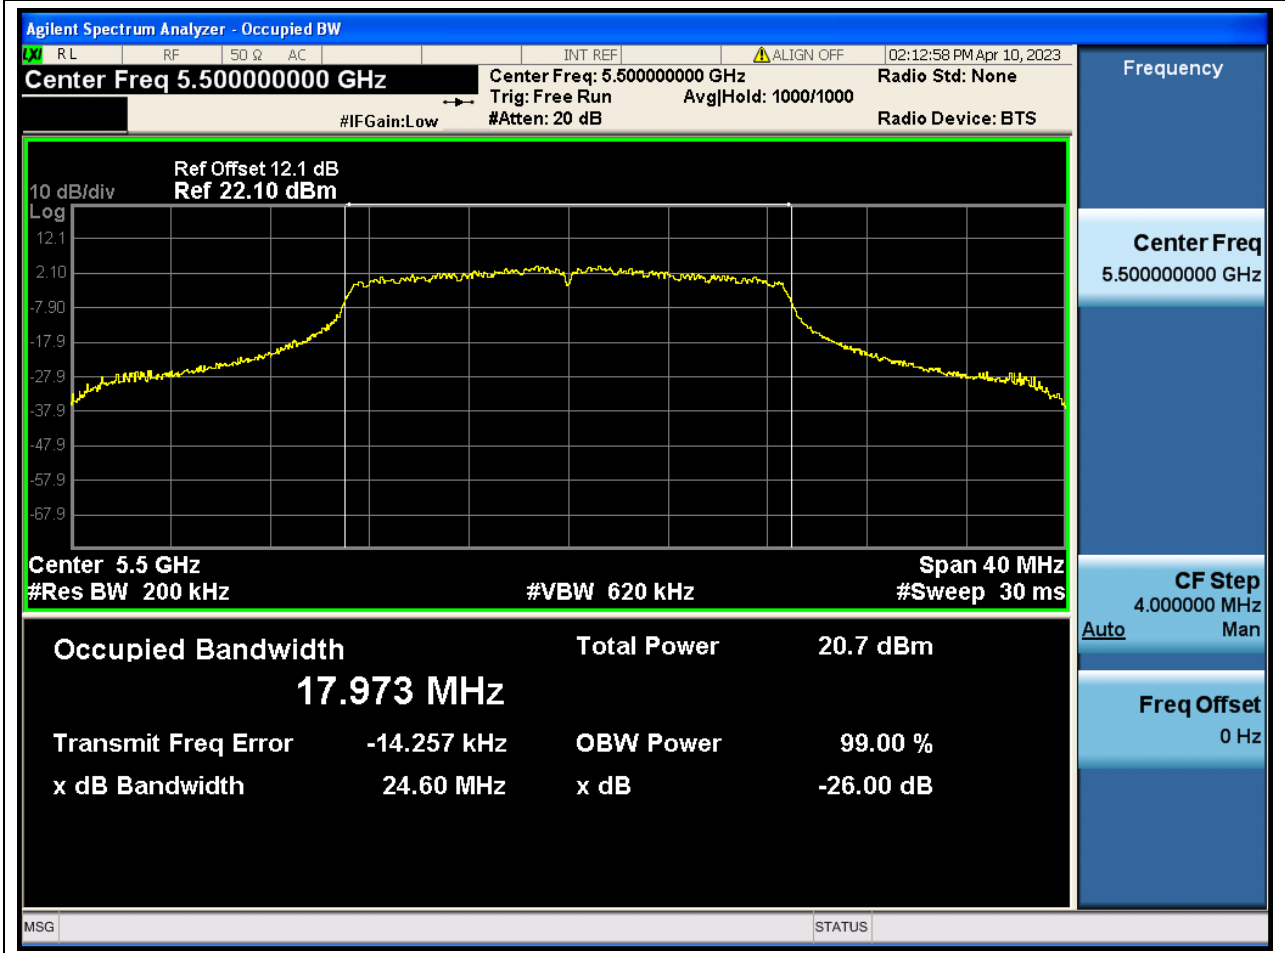

50. 802.11ac_20M_U-NII-2C_L

50.1. A.2-26dB Bandwidth(NTNV)

Center Frequency (MHz)	XdB Down	RBW (MHz)	Detector	Limit (MHz)	XdB BandWidth (MHz)	Verdict
5500	26	0.2	Peak	0	24.595441	N/A