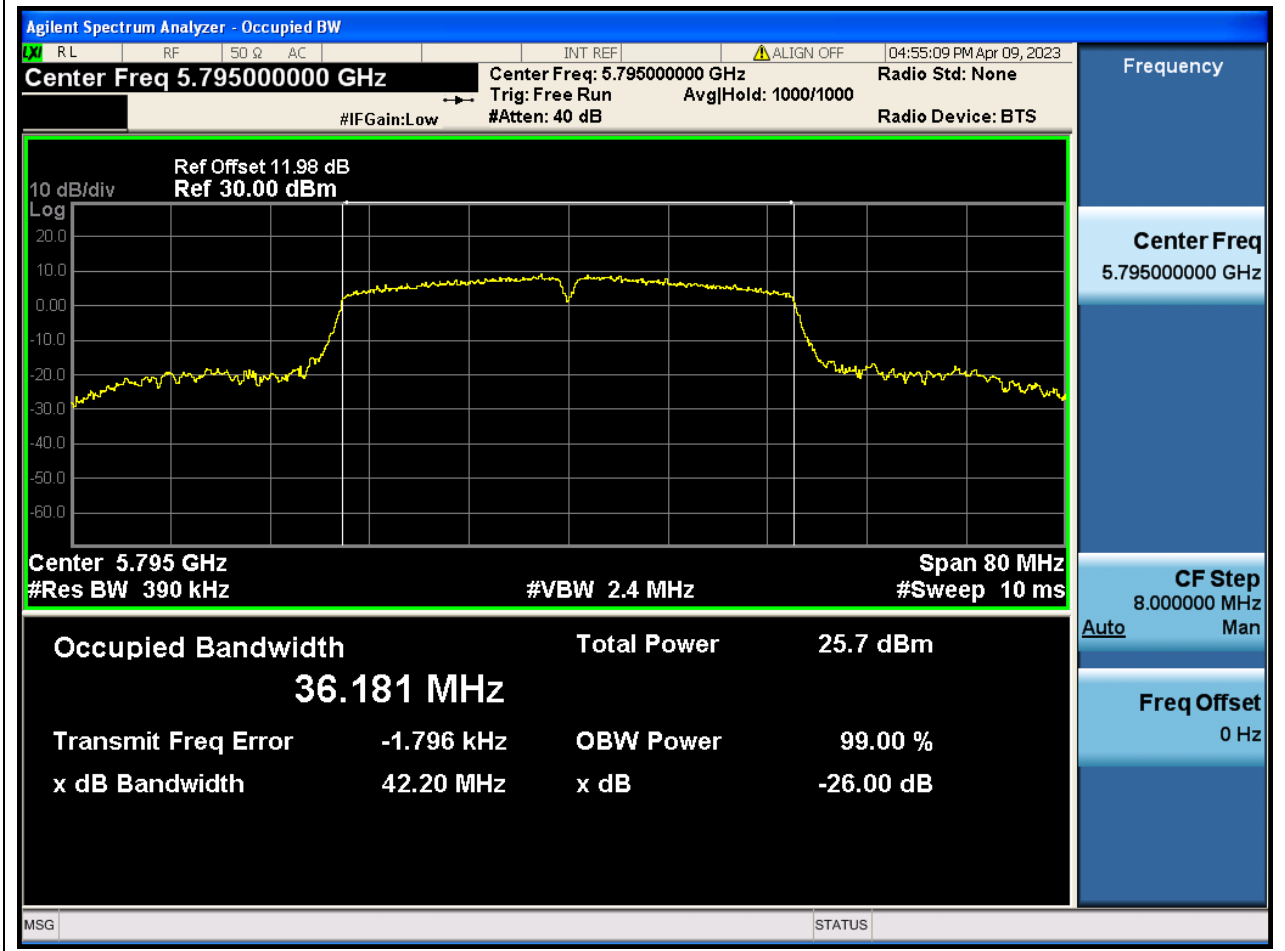

73. 802.11n_40M_U-NII-3_H

73.1. A.2.2-99% Bandwidth(NTNV)

Center Frequency (MHz)	OBW Power (%)	RBW (MHz)	Detector	Limit (MHz)	OBW (MHz)	Verdict
5795	99	0.39	Peak	0	36.181255	N/A