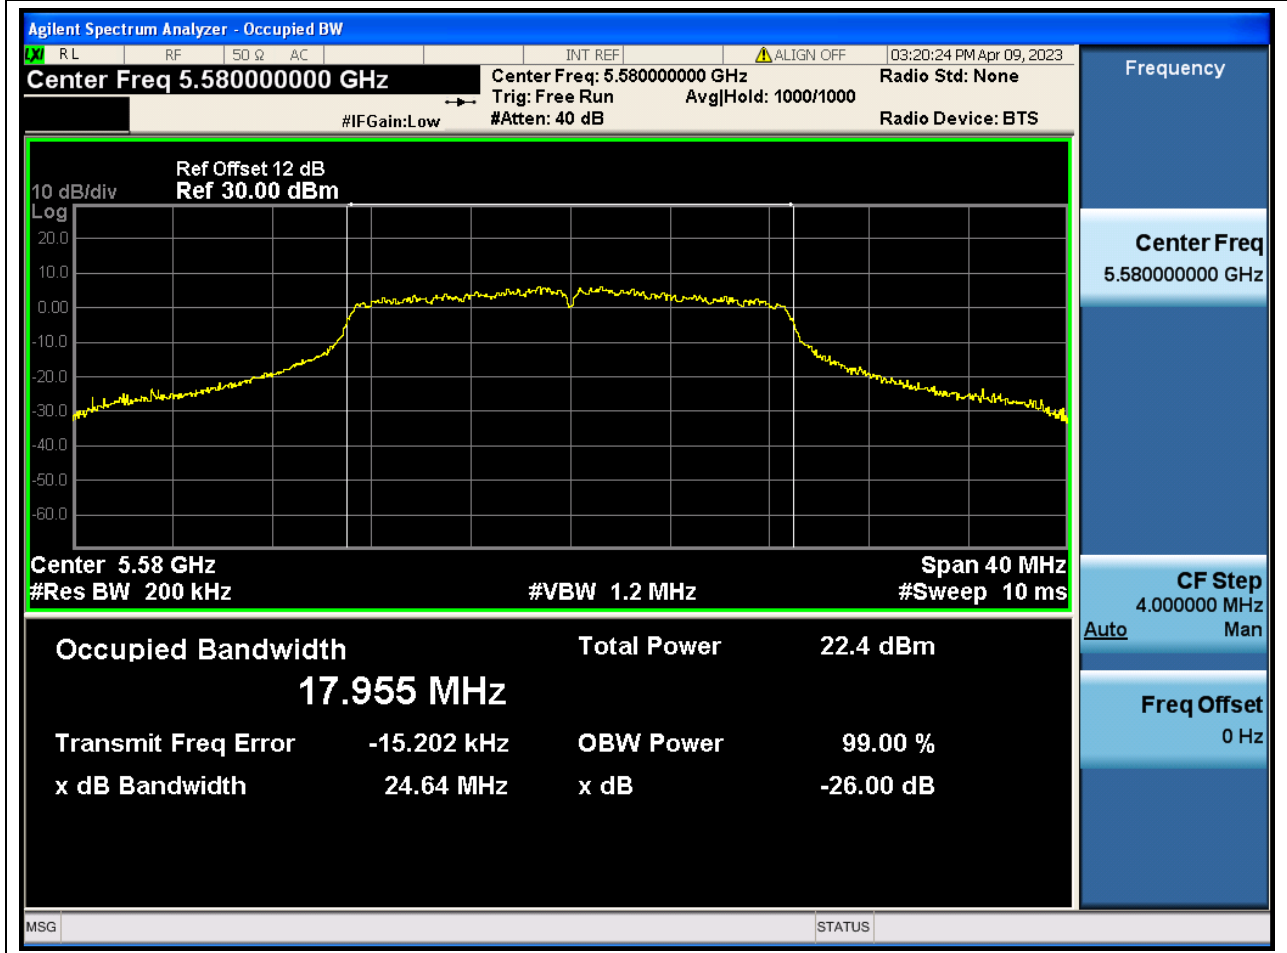

45. 802.11n_20M_U-NII-2C_M

45.1. A.2.2-99% Bandwidth(NTNV)

Center Frequency (MHz)	OBW Power (%)	RBW (MHz)	Detector	Limit (MHz)	OBW (MHz)	Verdict
5580	99	0.2	Peak	0	17.954821	N/A