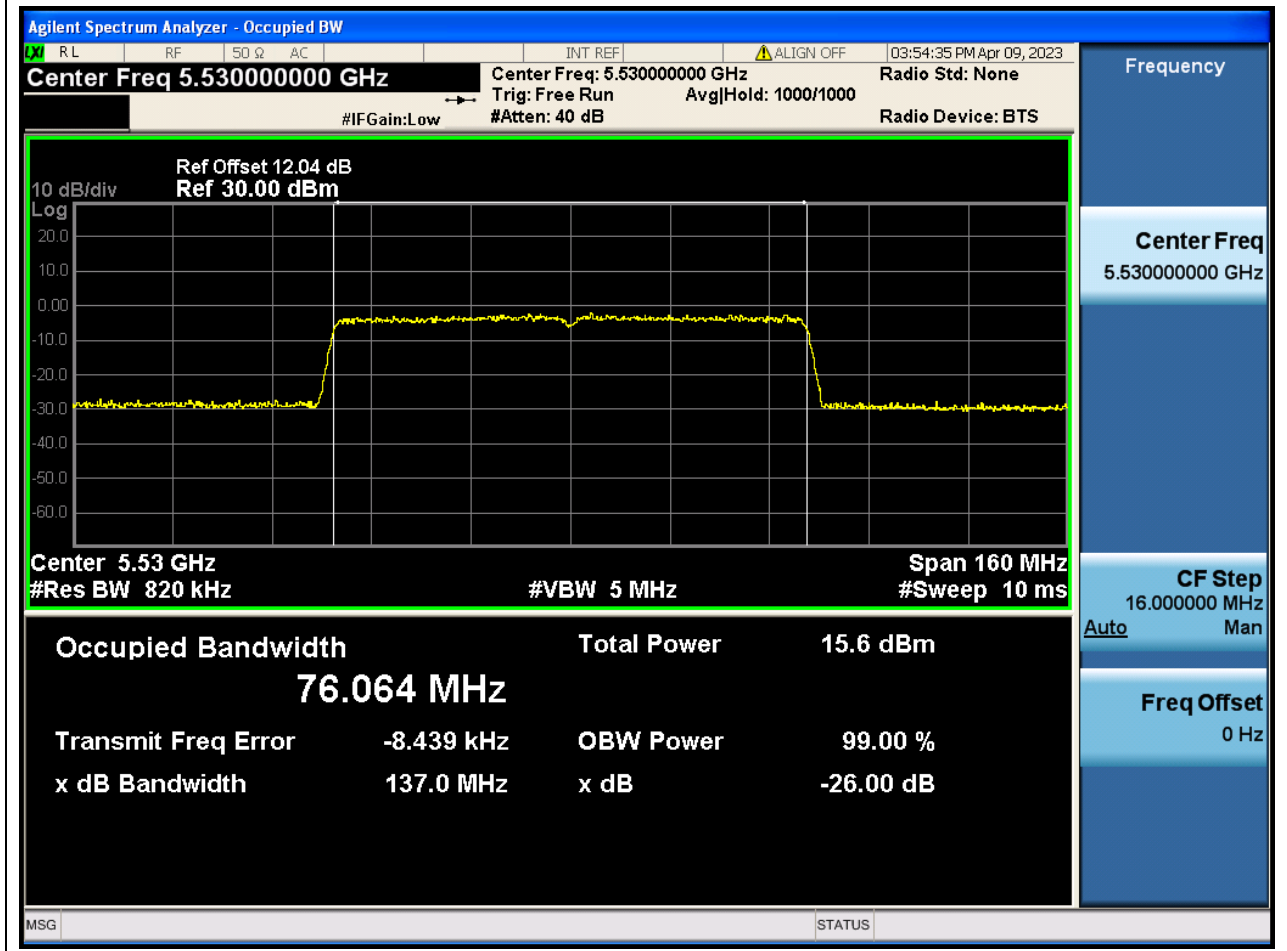

56. 802.11ac_80M_U-NII-2C_L

56.1. A.2.2-99% Bandwidth(NTNV)

Center Frequency (MHz)	OBW Power (%)	RBW (MHz)	Detector	Limit (MHz)	OBW (MHz)	Verdict
5530	99	0.82	Peak	0	76.064117	N/A