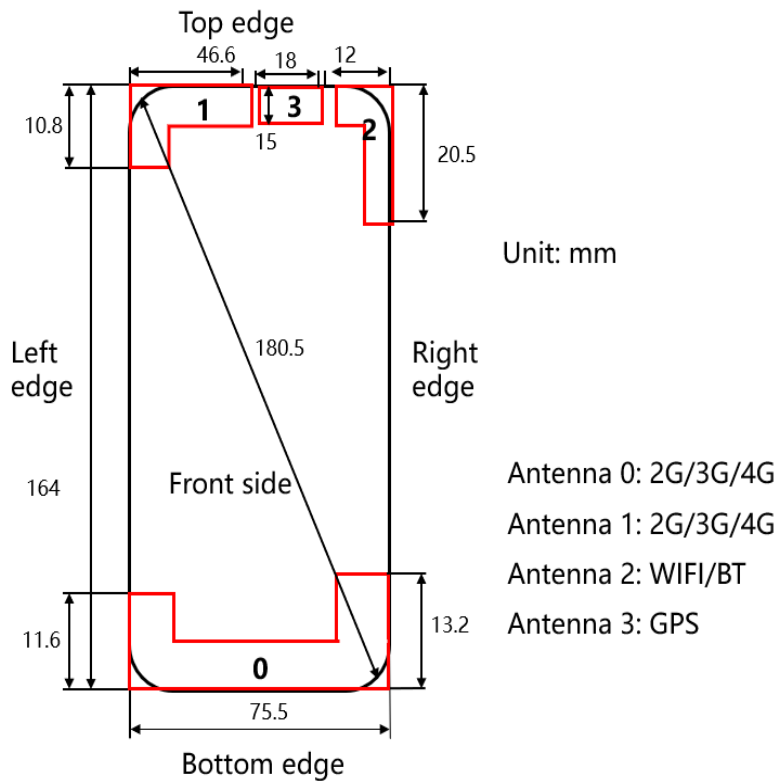

Antenna Location:

Antenna	支持的频段
Ant 0	TX/RX GSM850/900/1800/1900 WCDMA 1/2/4/5/6/8/19 LTE1/2/3/4/5/7/8/12/13/17/18/19/26/28/66/38/40/41
Ant 1	TX/RX GSM850/900/1800/1900 WCDMA 1/2/4/5/6/8/19 LTE1/2/3/4/5/7/8/12/13/17/18/19/26/28/66/38/40/41
Ant 2	TX/RX WIFI 2.4G/5G BT
Ant 3	GPS

The Antenna type of Ant 2 is IFA (Inverted F Antenna).

The photograph Of the Antenna