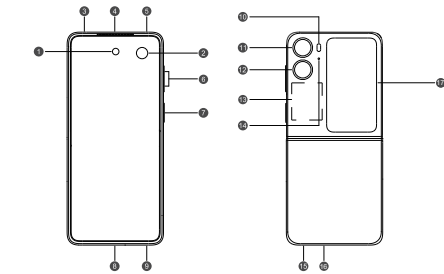

Greetings from OPPO Mobile

- Front Camera
- Light Sensor
- Upper Speaker
- Receiver
- Sub-MIC
- Volume Key
- Power Key & Screen Lock Key
- USB & Earphone Jack
- Lower Speaker
- Flash
- Sub camera
- Rear camera
- NFC
- Secondary screen light sensor
- SIM card tray
- Main MIC
- Secondary screen display area

How to reboot the phone

Press and hold the Power Button and Volume Up Button at the same time until the OPPO boot animation is displayed to reboot the phone.

How to Transfer Old Mobile Content to a New Mobile

Standard accessories

You are provided with the following standard accessories:
1 Phone, 1 USB data cable, 1 Safety Guide, 1 Quick Guide, 1 SIM Ejector Tool, 1 Protective Case, 1 Wipes.

English

Specification

Product	CPH2437
Main screen parameter	Main screen: 17.27cm(6.8") Second screen: 8.28cm(3.26")
Dimension	Fold: 85.5x75.2x16.02 Expansion: 166.2x75.2x7.45(mm)
Battery	Main battery: DC3.89V 2685mAh/10.44Wh(Min) DC3.89V 2740mAh/10.65Wh(Typ) Second battery: DC3.89V 1735mAh/6.74Wh(Min) DC3.89V 1780mAh/6.92Wh(Typ)
Camera	50Megapixels+8Megapixels Rear 32Megapixels Front
Operating temperature	0°C-35°C
SAR Values	CE SAR <2.0W/kg(Head) <2.0W/kg(Body)

Radio Waves Specifications

Radio	Frequency	Max. Output Power	
GSM	850MHz	34dBm	
	900MHz	34dBm	
	1800MHz	30dBm	
	1900MHz	30dBm	
WCDMA	Bands 1	24.5dBm	
	Bands 5/6/8/19	25dBm	
	Bands 2/4	24dBm	
	Bands 1/3	24.5dBm	
LTE FDD	Bands 2/4	23.5dBm	
	Bands 5/8/12/13/17/18/19/20/26/28	25dBm	
	Band 7/25/66	24dBm	
	Bands 38/39/40/41	24.5dBm	
5G NR	Bands n1/n5/n77	24.7dBm	
	Bands n2/n25/n66/n38/n40	24.2dBm	
	Band n3	24.4dBm	
	Band n7	23.7dBm	
Bluetooth	Bands n8/n12/n20	25dBm	
	Bands n28/n41/n79	25.2dBm	
	Band n78	26.2dBm	
	Bluetooth	2.4-2.4835GHz	15.6dBm(EIRP)
2.4G Wi-Fi	2.4-2.4835GHz	19.5dBm(EIRP)	
	5.15-5.25GHz	18.5dBm(EIRP)	
	5.25-5.35GHz; 5.47-5.725GHz	17.5dBm(EIRP)	
5G W-Fi	5.725-5.85GHz	13.6dBm(EIRP)	
	NFC	13.56MHz	42dBuA/m @10m