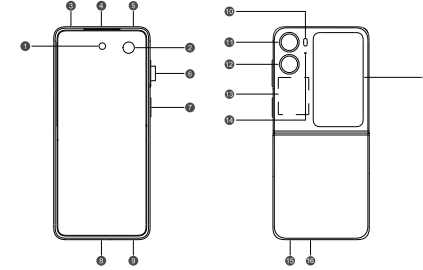

歡迎使用OPPO手機

本指南將為您說明如何使用此手機及其重要功能，您也可以造訪OPPO官方網站以取得更多有關本手機的資訊。

- 前置相機
- 主屏光感
- 上揚喇叭
- 聽筒
- 副MIC孔
- 音量鍵
- 側邊指紋解鎖&電源鍵
- USB&耳機孔
- 下揚喇叭
- 閃光燈
- 副後置摄像头
- 後置相機
- NFC感應區域
- 副屏光感
- SIM卡托
- 主MIC孔
- 副屏顯示區

標準配件

您將獲得以下標準配件：
1×手機、1×USB數據線、1×安全指南、1×快速入門指南、1×取卡針、1×保護殼、1×擦拭布。

如何重啟手機

同時長按電源鍵與音量上鍵直至顯示OPPO啟動動畫即可重啟手機。

如何將舊手機內容轉移到新手機

您可以使用OPPO手機搬家輕鬆從舊手機傳輸照片、影片、音樂、聯絡人、訊息、應用程式等到新手機。

1. 如舊手機是其他品牌Android手機，請在Google Play商店搜尋「OPPO手機搬家」進行安裝，或者掃描下方QR Code下載安裝。如舊手機是OPPO手機，則不需要安裝應用程式。接著新舊手機同時開啟「手機搬家」，按照畫面提示進行操作。

1. 如舊手機是iPhone手機，請直接在新手機開啟「手機搬家」，按照畫面提示登入iCloud帳號並進行檔案同步。

產品規格

產品名稱	行動電話
產品型號	CPH2437
主畫面參數	主屏: 17.27cm(6.8吋) 第二個屏: 8.28cm(3.26")
尺寸	折疊: 85.5x75.2x16.02mm 展開: 166.2x75.2x7.45
電池	主電池: DC3.89V 2685mAh/10.44Wh(Min) DC3.89V 2740mAh/10.65Wh(Typ) 第二個電池: DC3.89V 1735mAh/6.74Wh(Min) DC3.89V 1780mAh/6.92Wh(Typ)
相機	後相機5000萬畫素+800萬畫素 前相機3200萬畫素

其他資訊

數據線資訊	DL129
SAR值	在臺灣NCC規定下: SAR標準值為2.0W/kg。 送測產品實測值為X.XXXW/Kg。
工作溫度	0°C-35°C
頻段資訊	GSM: 900/1800MHz WCDMA: 900/2100MHz LTE FDD: 700/900/1800/2100/2600MHz LTE TDD: 2570-2620/2500-2690MHz 5G NR: 700/900/1800/2100/2600/2570-2620/ 2500-2690/3300-3570MHz

注: 上述 SAR 值是此設備報告的最高值。

The N-Mark is a trademark or registered trademark of NFC Forum, Inc. in the United States and in other countries.

Some content may differ from your device depending on the region, service provider, or software version, and is subject to change without prior notice.

Copyright © Guangdong OPPO Mobile Telecommunications Corp., Ltd. 2022. All rights reserved.

厂家代码物料代码

5212xxx

Quick guide

V0.1

折页
尺寸 140*70mm
材质 90g哑粉