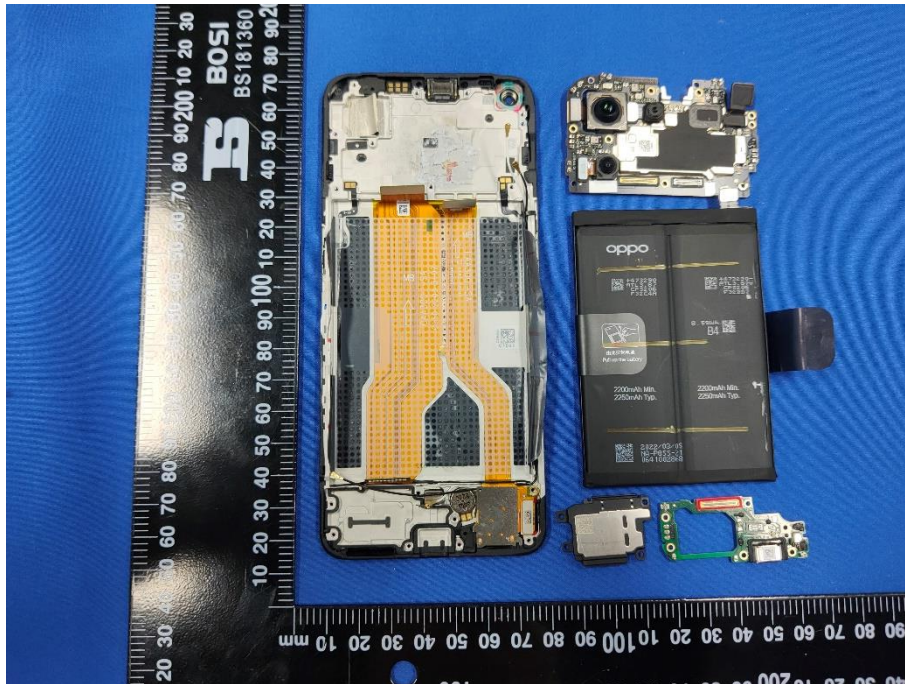

EUT INTERNAL PHOTOS

EUT UNCOVER VIEW

EUT UNCOVER VIEW

EUT UNCOVER VIEW

MAIN BOARD TOP VIEW (WITH SHIELDING)

MAIN BOARD REAR VIEW (WITH SHIELDING)

MAIN BOARD TOP VIEW (WITHOUT SHIELDING)

MAIN BOARD REAR VIEW (WITHOUT SHIELDING)

SUB BOARD TOP VIEW

SUB BOARD REAR VIEW

Battery Photo (FRONT)

Battery Photo (REAR)