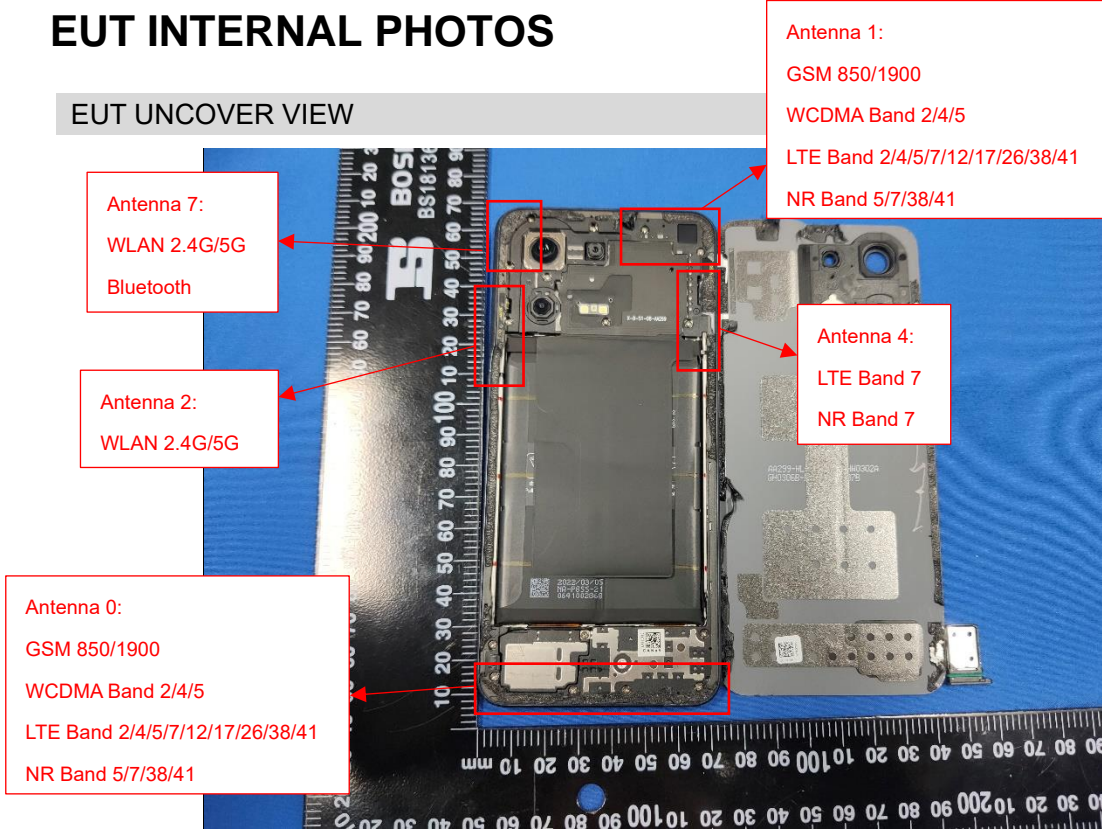

EUT INTERNAL PHOTOS

EUT UNCOVER VIEW

EUT UNCOVER VIEW

EUT UNCOVER VIEW

MAIN BOARD TOP VIEW (WITH SHIELDING)

MAIN BOARD REAR VIEW (WITH SHIELDING)

MAIN BOARD TOP VIEW (WITHOUT SHIELDING)

MAIN BOARD REAR VIEW (WITHOUT SHIELDING)

SUB BOARD TOP VIEW

SUB BOARD REAR VIEW

Battery Photo (FRONT)

Battery Photo (REAR)