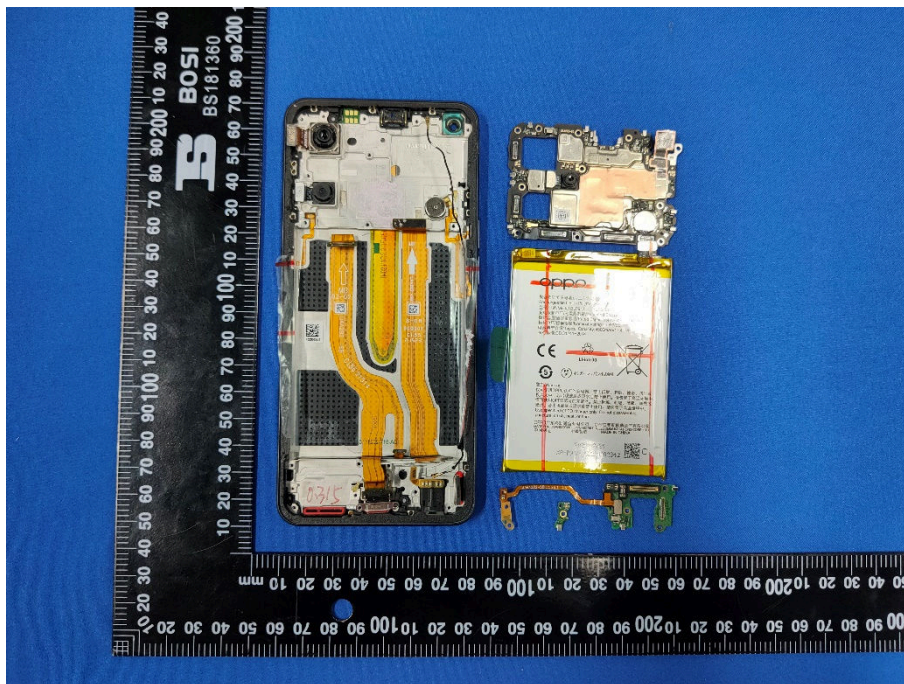

# EUT INTERNAL PHOTOS

EUT UNCOVER VIEW

Ant 3: LTE B41

Ant 7: WIFI2.4G+WIFI5G+BT

Ant 2: GSM 1900  
WCDMA B4  
LTE B4/38/41

Ant 1: GSM 850  
WCDMA B5  
LTE B5/12/17/26

Ant 0: GSM 850/1900  
WCDMA B4/5  
LTE B4/5/12/17/26/38/41

EUT UNCOVER VIEW

EUT UNCOVER VIEW

MAIN BOARD TOP VIEW (WITH SHIELDING)

MAIN BOARD REAR VIEW (WITH SHIELDING)

MAIN BOARD TOP VIEW (WITHOUT SHIELDING)

MAIN BOARD REAR VIEW (WITHOUT SHIELDING)

SECONDARY BOARD 1 TOP VIEW

SECONDARY BOARD 1 REAR VIEW

SECONDARY BOARD 2 TOP VIEW

SECONDARY BOARD 2 REAR VIEW

Battery Photo (FRONT)

Battery Photo (REAR)