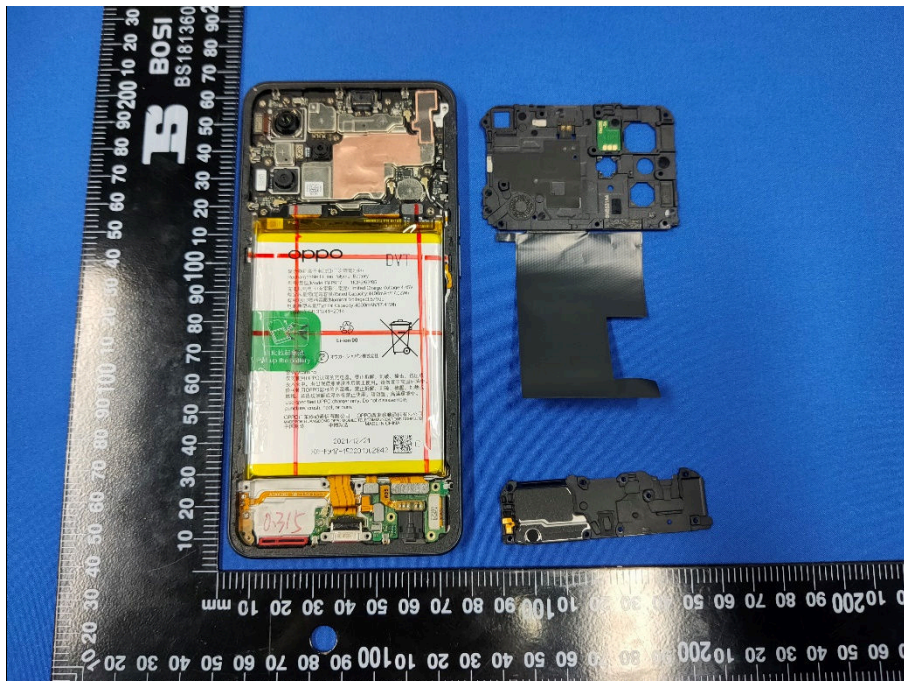

# EUT INTERNAL PHOTOS

EUT UNCOVER VIEW

Ant 3: LTE B41

Ant 7: WIFI2.4G+WIFI5G+BT

Ant 2: GSM 1900  
WCDMA B4  
LTE B4/38/41

Ant 1: GSM 850  
WCDMA B5  
LTE B5/12/17/26

Ant 0: GSM 850/1900  
WCDMA B4/5  
LTE B4/5/12/17/26/38/41

EUT UNCOVER VIEW

EUT UNCOVER VIEW

MAIN BOARD TOP VIEW (WITH SHIELDING)

MAIN BOARD REAR VIEW (WITH SHIELDING)

MAIN BOARD TOP VIEW (WITHOUT SHIELDING)

MAIN BOARD REAR VIEW (WITHOUT SHIELDING)

SECONDARY BOARD 1 TOP VIEW

SECONDARY BOARD 1 REAR VIEW

SECONDARY BOARD 2 TOP VIEW

SECONDARY BOARD 2 REAR VIEW

Battery Photo (FRONT)

Battery Photo (REAR)