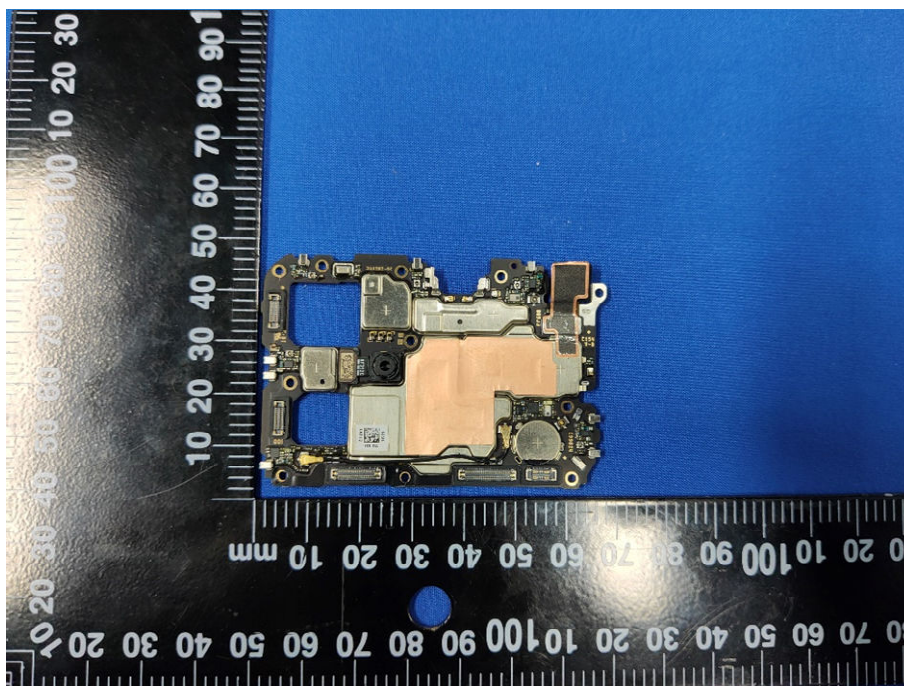

# EUT INTERNAL PHOTOS

EUT UNCOVER VIEW

Ant 3: LTE B41

Ant 7: WIFI2.4G+WIFI5G+BT

Ant 2: GSM 1900  
WCDMA B4  
LTE B4/38/41

Ant 1: GSM 850  
WCDMA B5  
LTE B5/12/17/26

Ant 0: GSM 850/1900  
WCDMA B4/5  
LTE B4/5/12/17/26/38/41

EUT UNCOVER VIEW

EUT UNCOVER VIEW

MAIN BOARD TOP VIEW (WITH SHIELDING)

MAIN BOARD REAR VIEW (WITH SHIELDING)

MAIN BOARD TOP VIEW (WITHOUT SHIELDING)

MAIN BOARD REAR VIEW (WITHOUT SHIELDING)

SECONDARY BOARD 1 TOP VIEW

SECONDARY BOARD 1 REAR VIEW

SECONDARY BOARD 2 TOP VIEW

SECONDARY BOARD 2 REAR VIEW

Battery Photo (FRONT)

Battery Photo (REAR)