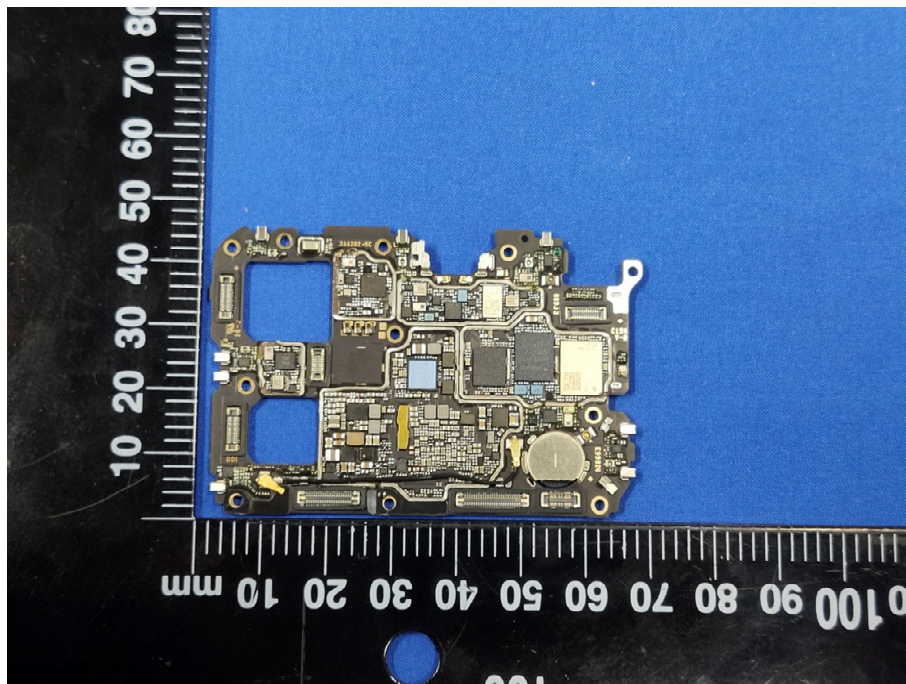

# EUT INTERNAL PHOTOS

EUT UNCOVER VIEW

Ant 3: LTE B41

Ant 7: WIFI2.4G+WIFI5G+BT

Ant 2: GSM 1900  
WCDMA B4  
LTE B4/38/41

Ant 1: GSM 850  
WCDMA B5  
LTE B5/12/17/26

Ant 0: GSM 850/1900  
WCDMA B4/5  
LTE B4/5/12/17/26/38/41

EUT UNCOVER VIEW

EUT UNCOVER VIEW

MAIN BOARD TOP VIEW (WITH SHIELDING)

MAIN BOARD REAR VIEW (WITH SHIELDING)

MAIN BOARD TOP VIEW (WITHOUT SHIELDING)

MAIN BOARD REAR VIEW (WITHOUT SHIELDING)

SECONDARY BOARD 1 TOP VIEW

SECONDARY BOARD 1 REAR VIEW

SECONDARY BOARD 2 TOP VIEW

SECONDARY BOARD 2 REAR VIEW

Battery Photo (FRONT)

Battery Photo (REAR)