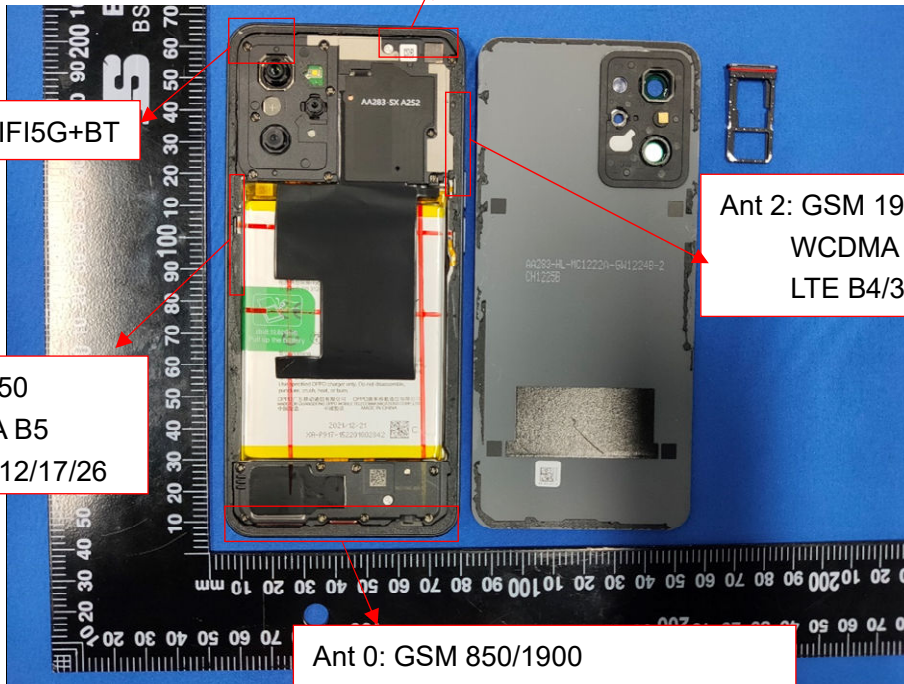

# EUT INTERNAL PHOTOS

EUT UNCOVER VIEW

Ant 3: LTE B41

Ant 7: WIFI2.4G+WIFI5G+BT

Ant 2: GSM 1900  
WCDMA B4  
LTE B4/38/41

Ant 1: GSM 850  
WCDMA B5  
LTE B5/12/17/26

Ant 0: GSM 850/1900  
WCDMA B4/5  
LTE B4/5/12/17/26/38/41

EUT UNCOVER VIEW

EUT UNCOVER VIEW

MAIN BOARD TOP VIEW (WITH SHIELDING)

MAIN BOARD REAR VIEW (WITH SHIELDING)

MAIN BOARD TOP VIEW (WITHOUT SHIELDING)

MAIN BOARD REAR VIEW (WITHOUT SHIELDING)

SECONDARY BOARD 1 TOP VIEW

SECONDARY BOARD 1 REAR VIEW

SECONDARY BOARD 2 TOP VIEW

SECONDARY BOARD 2 REAR VIEW

Battery Photo (FRONT)

Battery Photo (REAR)