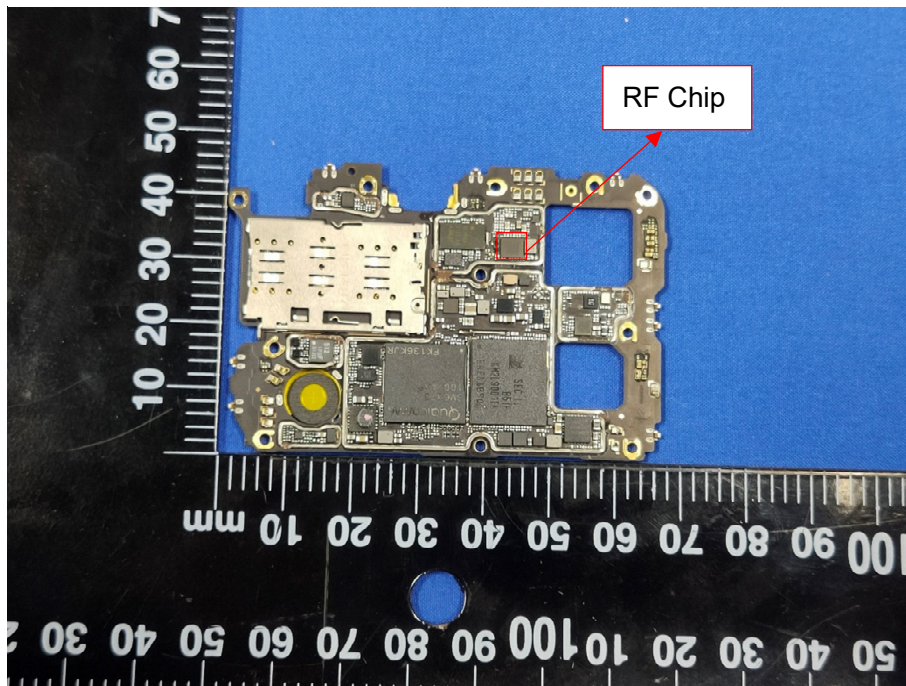

# EUT INTERNAL PHOTOS

EUT UNCOVER VIEW

Ant 3: LTE B41

Ant 7: WIFI2.4G+WIFI5G+BT

Ant 2: GSM 1900  
WCDMA B4  
LTE B4/38/41

Ant 1: GSM 850  
WCDMA B5  
LTE B5/12/17/26

Ant 0: GSM 850/1900  
WCDMA B4/5  
LTE B4/5/12/17/26/38/41

EUT UNCOVER VIEW

EUT UNCOVER VIEW

MAIN BOARD TOP VIEW (WITH SHIELDING)

MAIN BOARD REAR VIEW (WITH SHIELDING)

MAIN BOARD TOP VIEW (WITHOUT SHIELDING)

MAIN BOARD REAR VIEW (WITHOUT SHIELDING)

SECONDARY BOARD 1 TOP VIEW

SECONDARY BOARD 1 REAR VIEW

SECONDARY BOARD 2 TOP VIEW

SECONDARY BOARD 2 REAR VIEW

Battery Photo (FRONT)

Battery Photo (REAR)