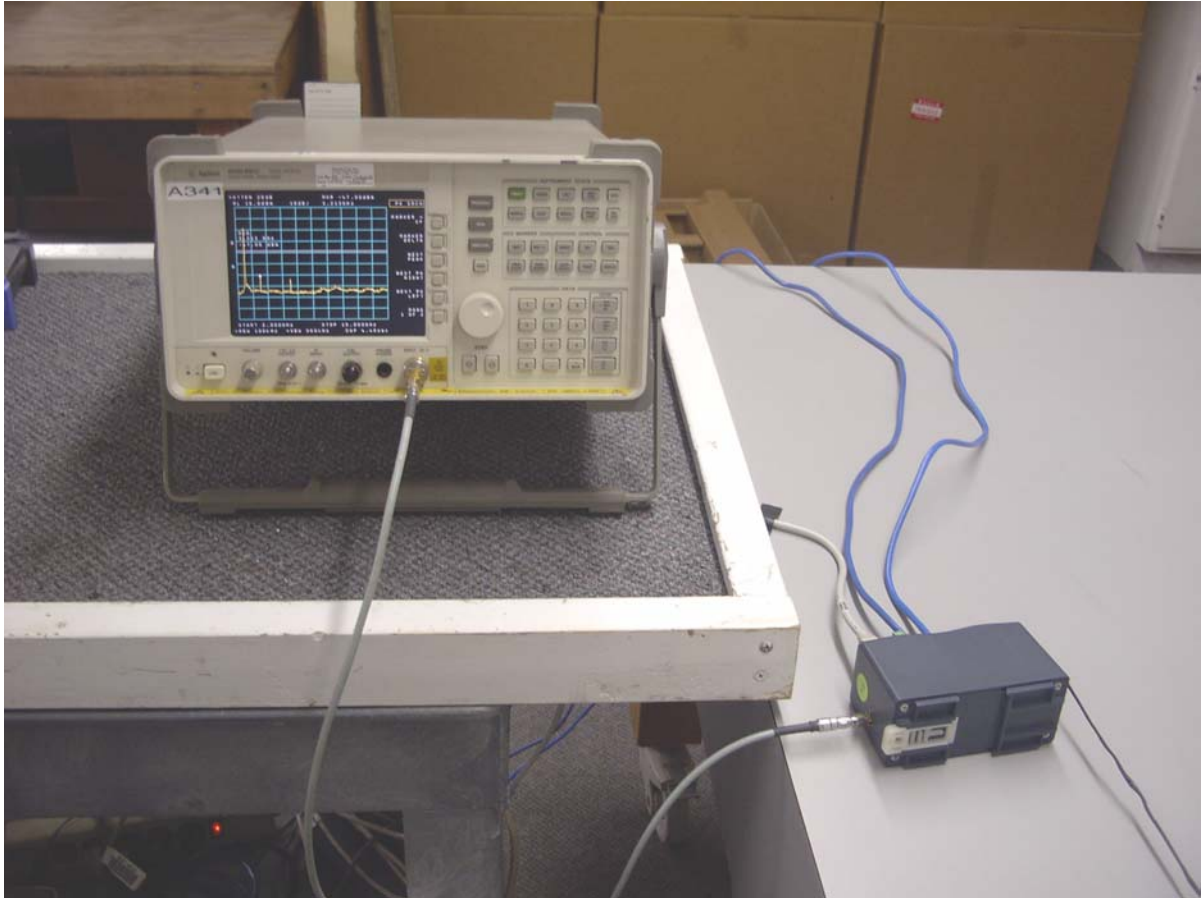

Maximum Peak Output Power Measurement Setup

*Conducted Emissions at Antenna Terminal
Setup*

***DC Conducted Emissions Measurement
(Front View)
Setup***

***DC Conducted Emissions Measurement
(Rear View)
Setup***

***Radiated Emissions Measurement
(Front View)
Setup***

*Radiated Emissions Measurement
(Rear View)
Setup*