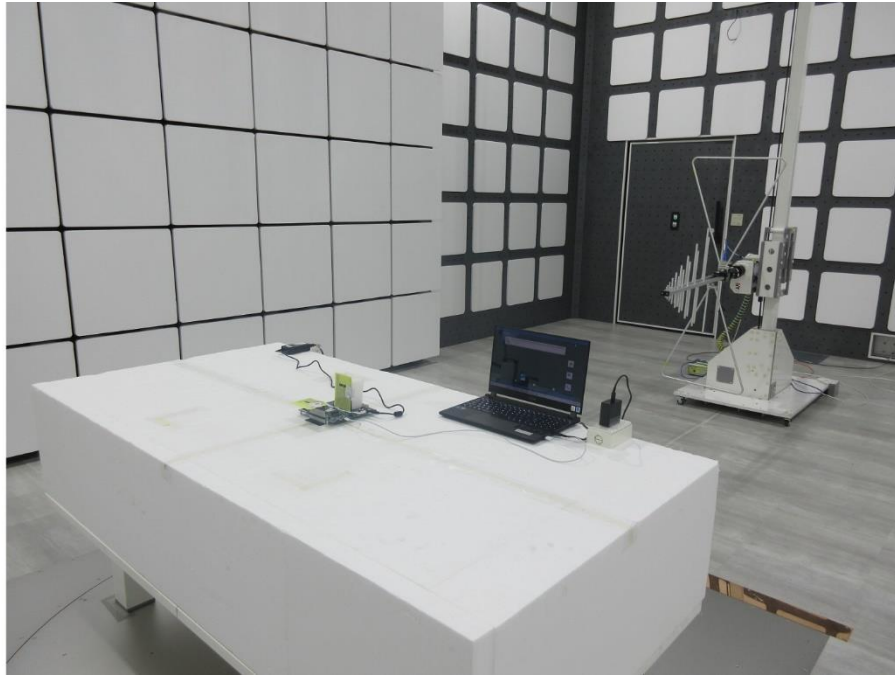

## Appendix C. Test Setup Photographs

### Conducted Emissions Test Configuration:

Front View

Rear View

**Radiated Emissions Test Configuration:**

9 kHz ~ 30 MHz

**Below 1 GHz \_ Front View**

**Below 1 GHz \_ Rear View**

Above 1 GHz \_ Front View