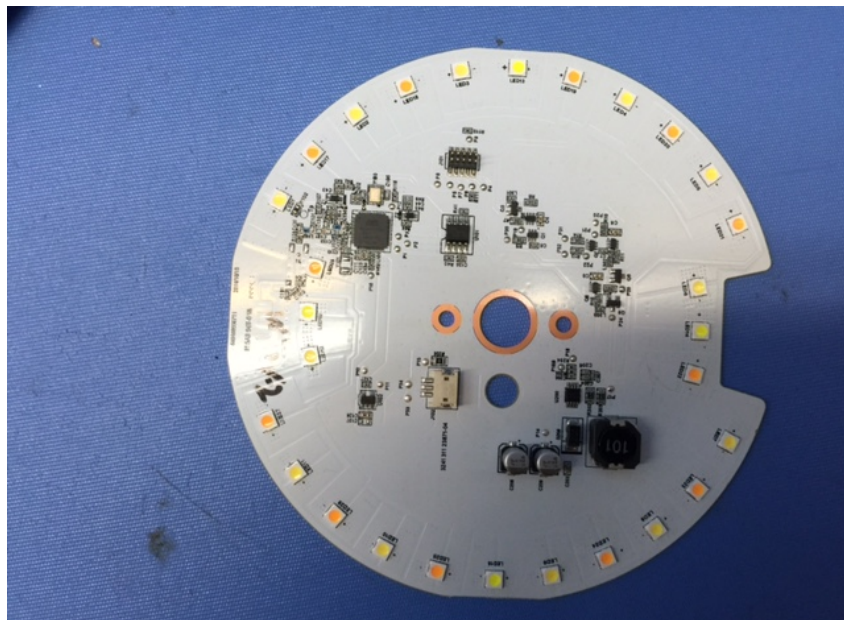

**Equipment Photographs**

**(Internal)**

Equipment Photographs

(Internal)

---

## Equipment Photographs

(Internal)

---

FCC ID: R2WMMGEN131151  
IC: 135AG-MMGEN131151

Equipment Photographs

(Internal)

**Equipment Photographs**

**(Internal)**