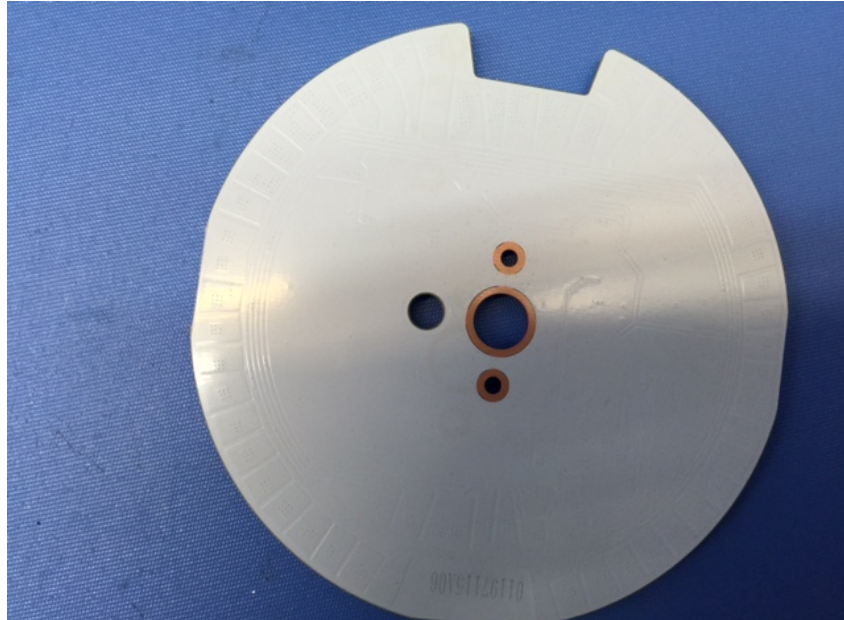

## Equipment Photographs

(Internal)

---

FCC ID: R2WMMGEN131151  
IC: 135AG-MMGEN131151

Equipment Photographs

(Internal)

**Equipment Photographs**

**(Internal)**