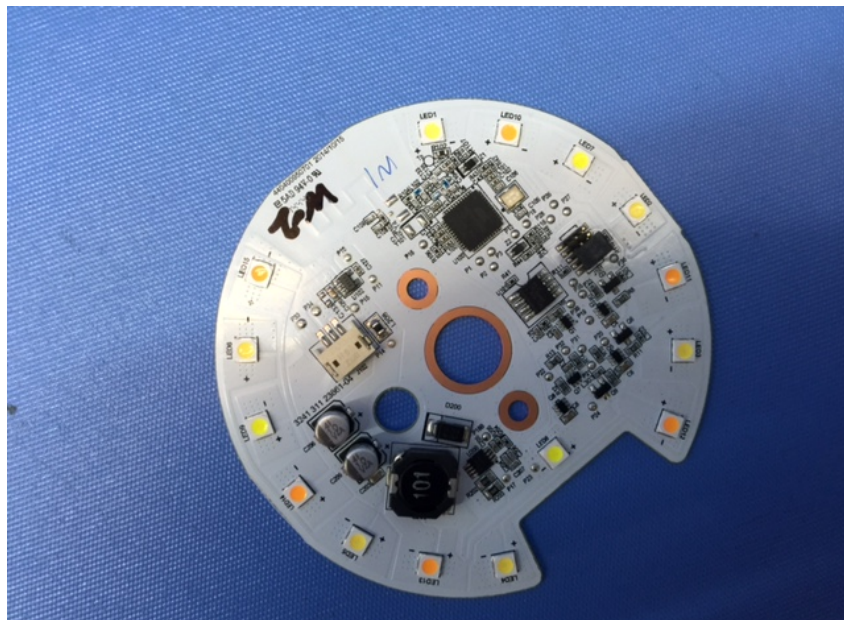

## Equipment Photographs

(Internal)

---

FCC ID: R2WMMGEN131151  
IC: 135AG-MMGEN131151

Equipment Photographs

(Internal)

**Equipment Photographs**

**(Internal)**