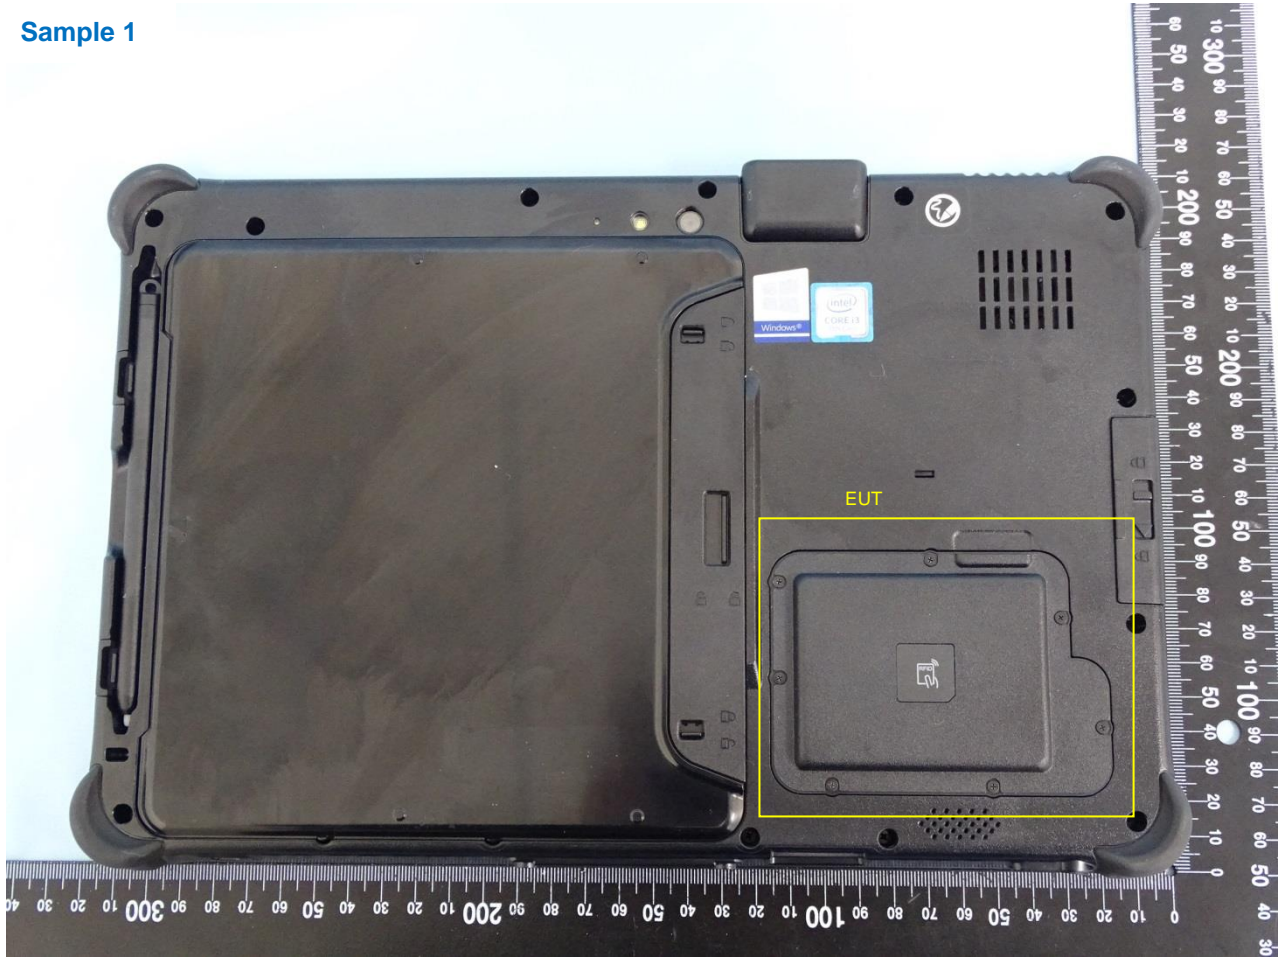

4. Internal Photograph of the Host

Host: Tablet (Brand Name: Getac / Model Name: RC11)

Host: Tablet (Brand Name: Getac / Model Name: RC11)

Sample 1

Host: Tablet (Brand Name: Getac / Model Name: RC11)

Host: Tablet (Brand Name: Getac / Model Name: RC11)

Sample 2

Host: Tablet (Brand Name: Getac / Model Name: RC11)

RFID Antenna for Sample 1