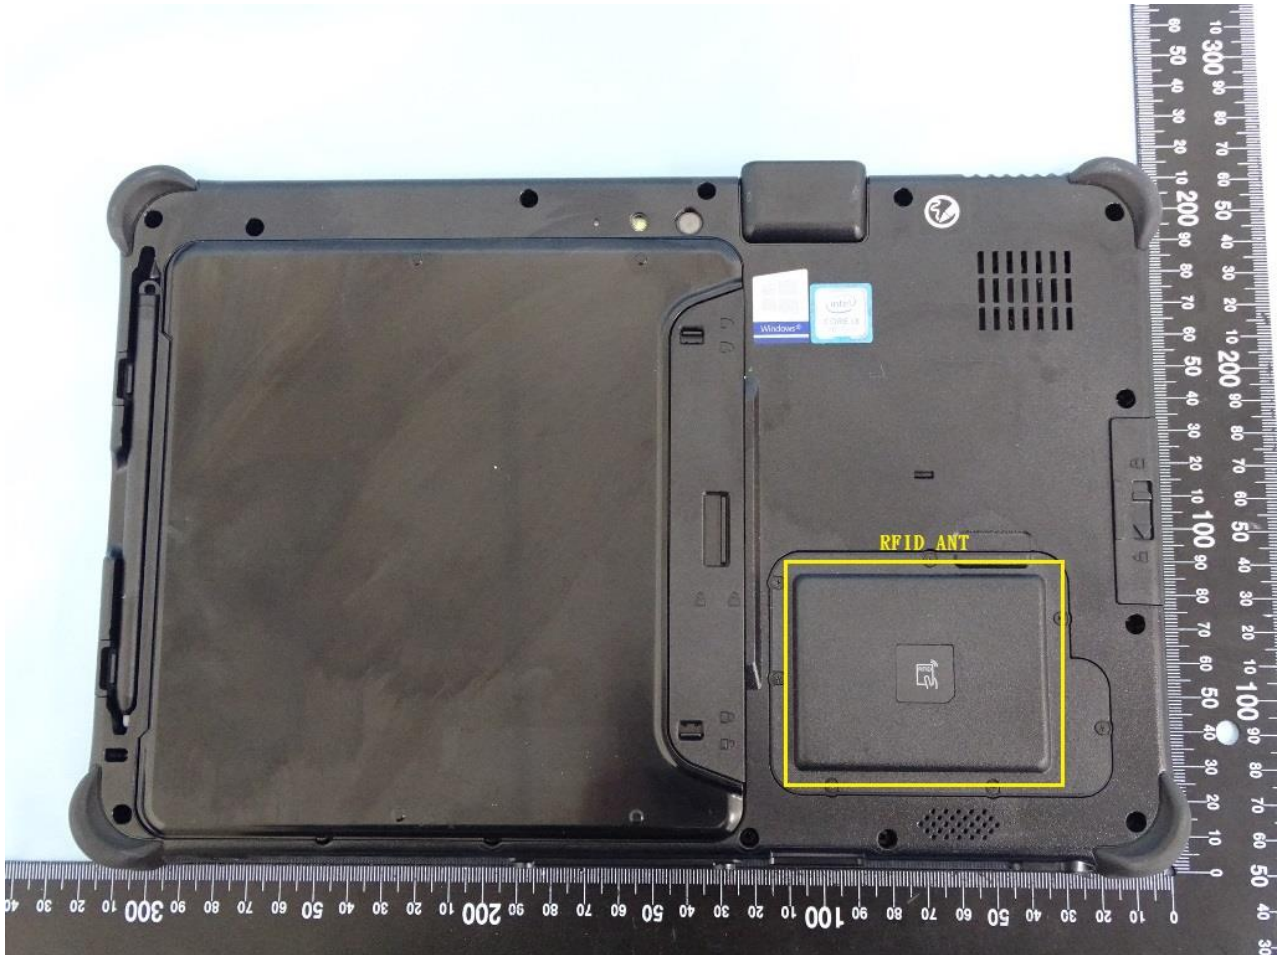

4. Internal Photograph of the Host

Host: Tablet (Brand Name: Getac / Model Name: RC11)

Host: Tablet (Brand Name: Getac / Model Name: RC11)

Sample 1

Host: Tablet (Brand Name: Getac / Model Name: RC11)

Host: Tablet (Brand Name: Getac / Model Name: RC11)

Sample 2

Host: Tablet (Brand Name: Getac / Model Name: RC11)

RFID Antenna for Sample 1