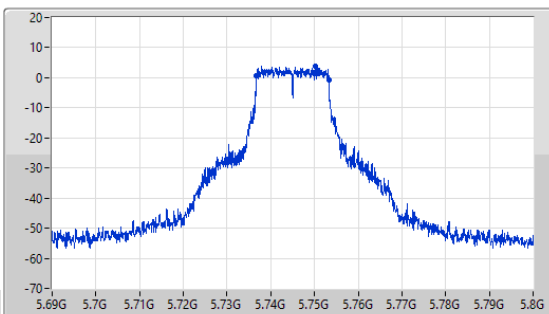

CF (Hz)
5.745G
Span (Hz)
44M
RBW (Hz)
200k
VBW (Hz)
1M
Sweep Time (s)
57u
Detector Type
Peak