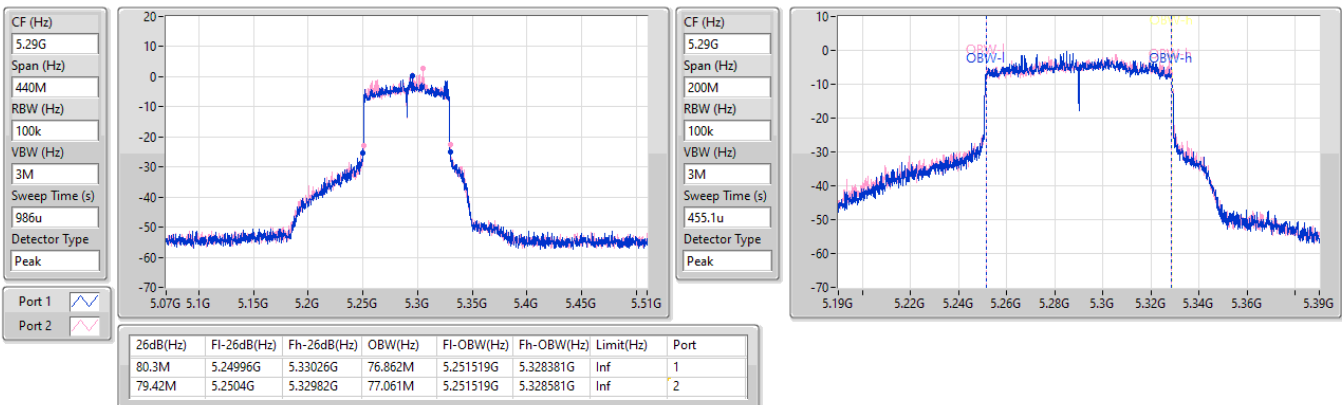

23/05/2025

5.25-5.35GHz\_802.11be EHT80\_Nss2,(MCS0)\_2TX

EBW

5290MHz

23/05/2025

Summary

Mode	Max-N dB (Hz)	Max-OBW (Hz)	ITU-Code	Min-N dB (Hz)	Min-OBW (Hz)
5.15-5.25GHz	-	-	-	-	-
802.11a_Nss1,(6Mbps)_1TX	24.75M	17.129M	17M1D1D	21.395M	16.8M
802.11be EHT20_Nss1,(MCS0)_1TX	24.805M	19.165M	19M2D1D	22.22M	19.065M
802.11be EHT40_Nss1,(MCS0)_1TX	41.91M	37.781M	37M8D1D	41.36M	37.781M
802.11be EHT80_Nss1,(MCS0)_1TX	89.54M	77.261M	77M3D1D	89.54M	77.261M
5.25-5.35GHz	-	-	-	-	-
802.11a_Nss1,(6Mbps)_1TX	22.77M	16.954M	17M0D1D	21.23M	16.734M
802.11be EHT20_Nss1,(MCS0)_1TX	24.585M	19.19M	19M2D1D	21.12M	18.991M
802.11be EHT40_Nss1,(MCS0)_1TX	43.12M	37.731M	37M7D1D	41.8M	37.731M
802.11be EHT80_Nss1,(MCS0)_1TX	84.92M	77.061M	77M1D1D	84.92M	77.061M

Max-N dB = Maximum 6dB down bandwidth for 5.725-5.85GHz band / Maximum 26dB down bandwidth for other band;  
 Max-OBW = Maximum 99% occupied bandwidth;  
 Min-N dB = Minimum 6dB down bandwidth for 5.725-5.85GHz band / Maximum 26dB down bandwidth for other band;  
 Min-OBW = Minimum 99% occupied bandwidth