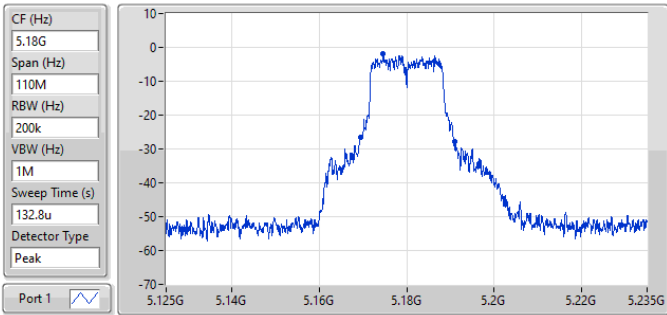

5.15-5.25GHz_802.11a_Nss1,(6Mbps)_1TX

EBW

5180MHz

21/05/2025

26dB(Hz)	Fl-26dB(Hz)	Fh-26dB(Hz)	OBW(Hz)	Fl-OBW(Hz)	Fh-OBW(Hz)	Limit(Hz)	Port
21.615M	5.169385G	5.191G	16.69M	5.171688G	5.188378G	Inf	1