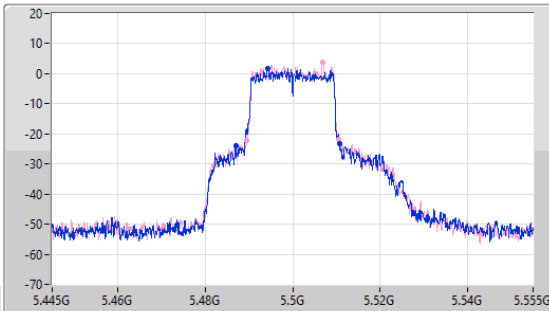

CF (Hz)
5.5G

Span (Hz)
50M

RBW (Hz)
200k

VBW (Hz)
1M

Sweep Time (s)
66.2u

Detector Type
Peak