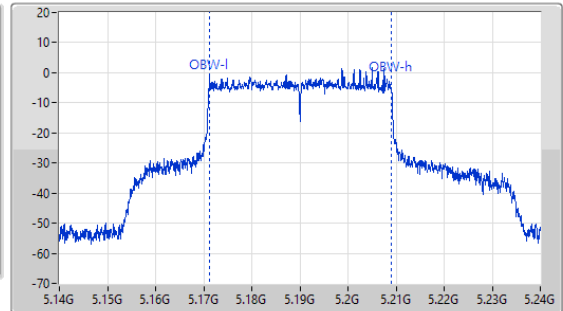

5.15-5.25GHz_802.11be EHT40_Nss1,(MCS0)_1TX

EBW

5190MHz

21/05/2025

CF (Hz)
5.19G
Span (Hz)
220M
RBW (Hz)
100k
VBW (Hz)
2M
Sweep Time (s)
493u
Detector Type
Peak

CF (Hz)
5.19G
Span (Hz)
100M
RBW (Hz)
100k
VBW (Hz)
2M
Sweep Time (s)
227.9u
Detector Type
Peak

26dB(Hz)	Fl-26dB(Hz)	Fh-26dB(Hz)	OBW(Hz)	Fl-OBW(Hz)	Fh-OBW(Hz)	Limit(Hz)	Port
57.42M	5.15898G	5.2164G	37.781M	5.171159G	5.208941G	Inf	1

5.15-5.25GHz_802.11be EHT80_Nss1,(MCS0)_1TX

EBW

5210MHz

21/05/2025

CF (Hz)
5.21G
Span (Hz)
440M
RBW (Hz)
100k
VBW (Hz)
3M
Sweep Time (s)
986u
Detector Type
Peak

CF (Hz)
5.21G
Span (Hz)
200M
RBW (Hz)
100k
VBW (Hz)
3M
Sweep Time (s)
455.1u
Detector Type
Peak

26dB(Hz)	Fl-26dB(Hz)	Fh-26dB(Hz)	OBW(Hz)	Fl-OBW(Hz)	Fh-OBW(Hz)	Limit(Hz)	Port
83.6M	5.16798G	5.25158G	77.261M	5.171419G	5.248681G	Inf	1