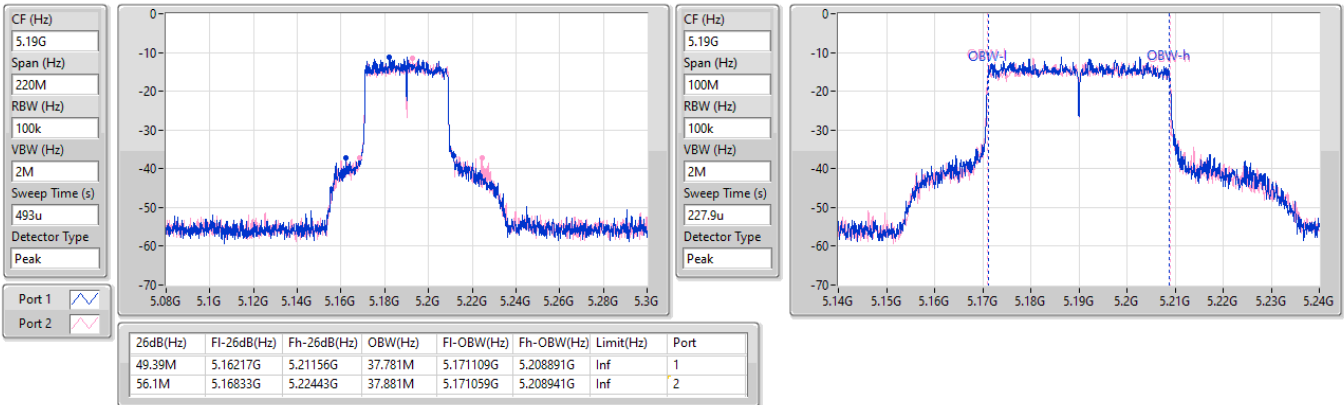

5.15-5.25GHz_802.11be EHT40_Nss1,(MCS0)_2TX

EBW

5190MHz

23/05/2025