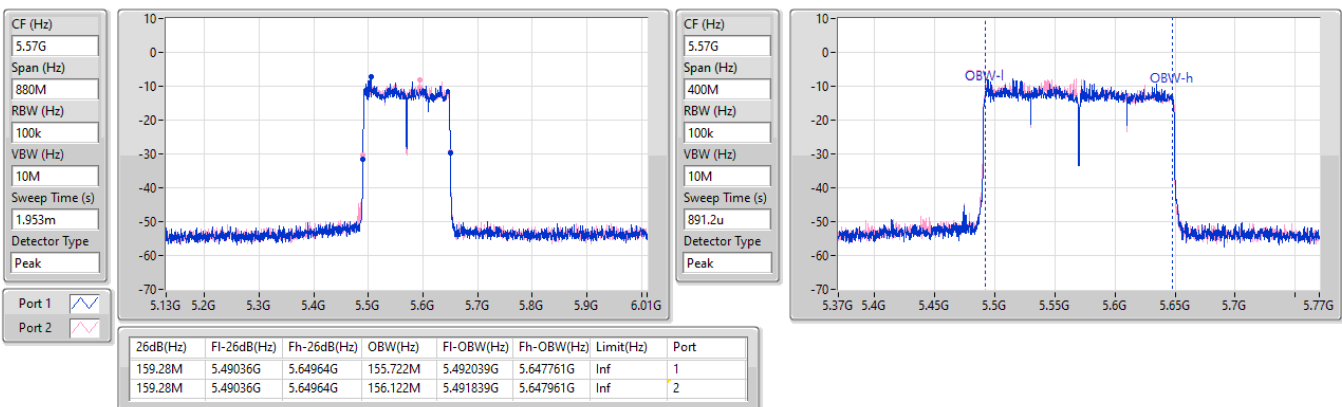

5.47-5.725GHz_802.11be EHT160_Nss2,(MCS0)_2TX

EBW

5570MHz

20/05/2025