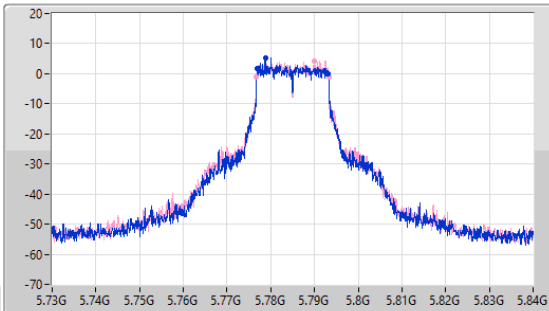

CF (Hz)
5.785G

Span (Hz)
44M

RBW (Hz)
200k

VBW (Hz)
1M

Sweep Time (s)
57u

Detector Type
Peak