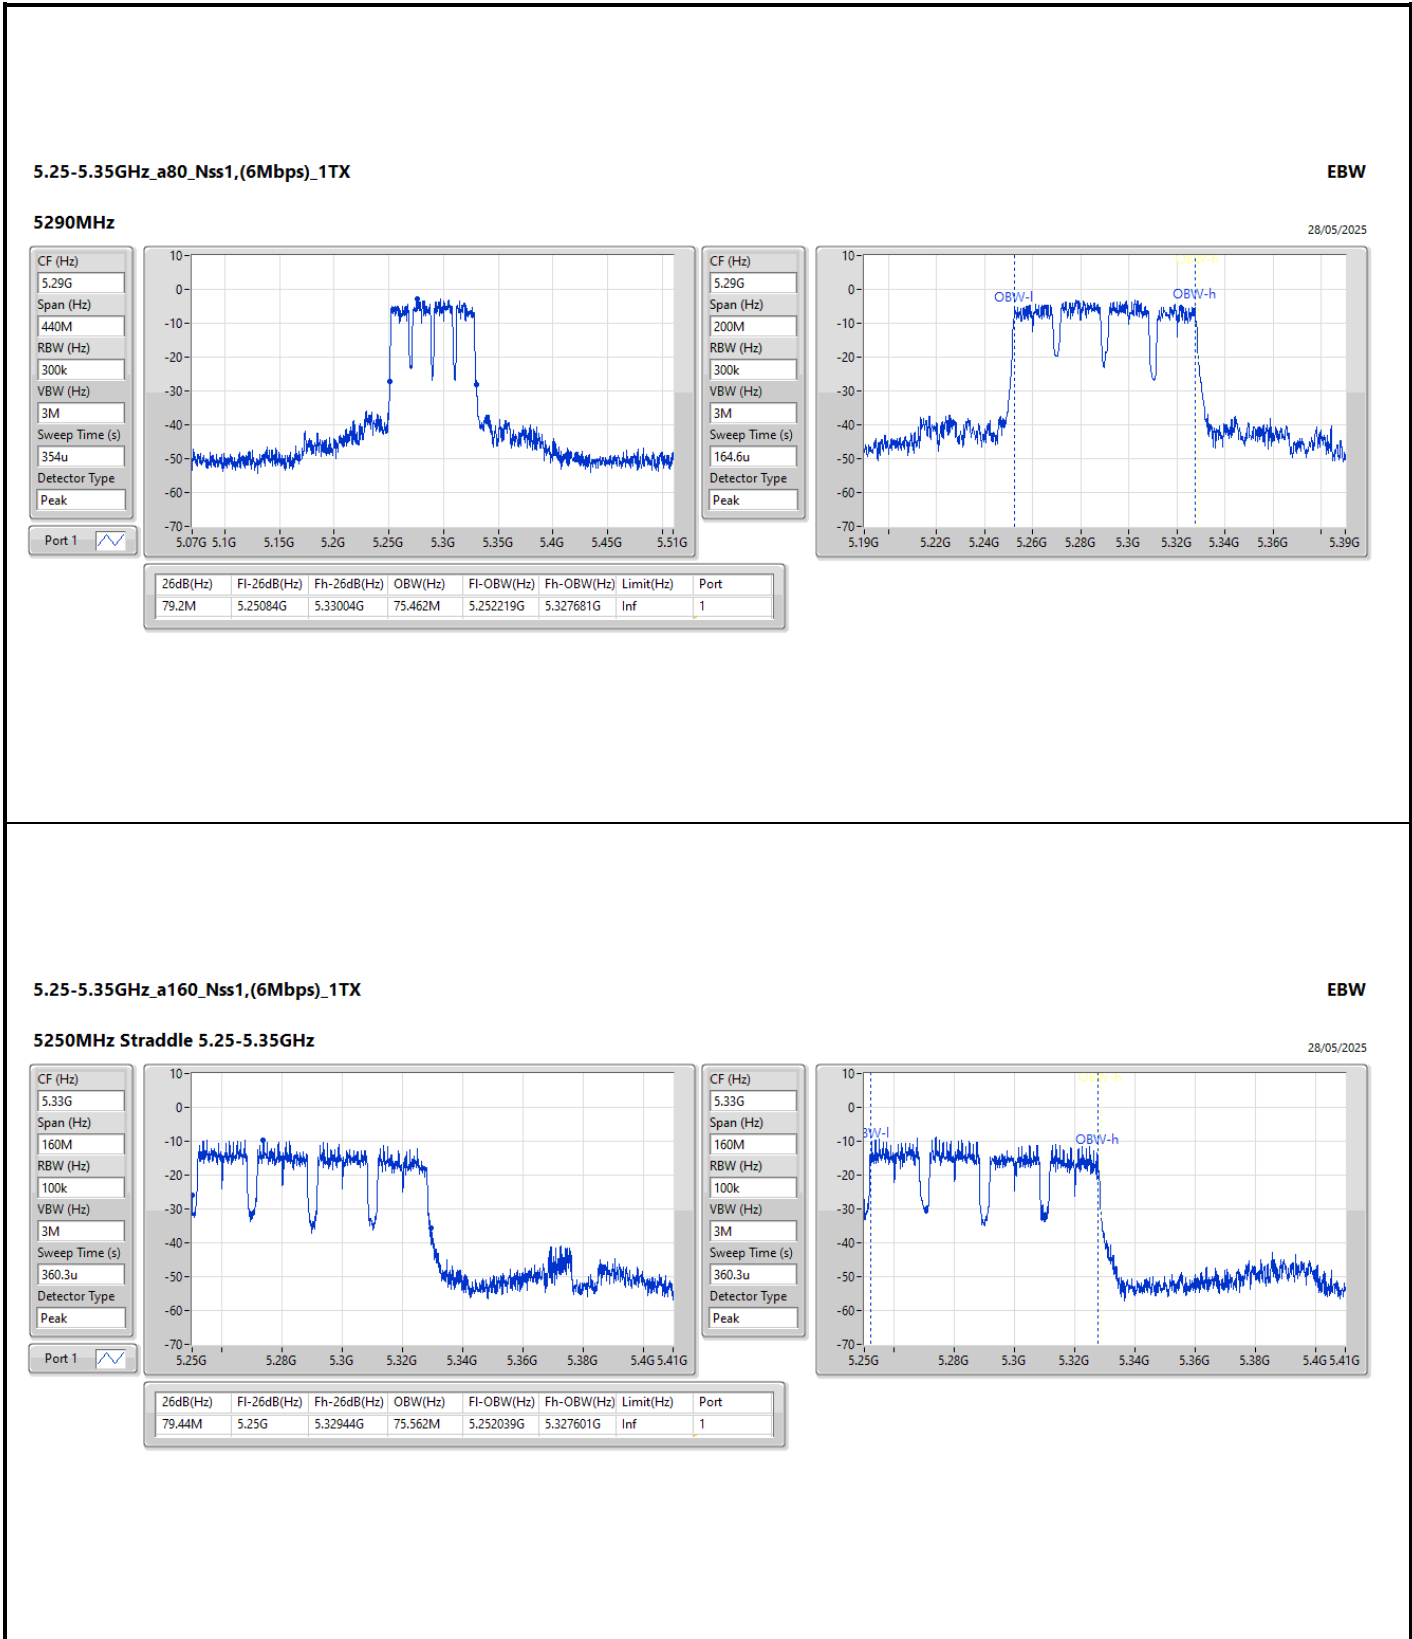

5.25-5.35GHz_a160_Nss1,(6Mbps)_1TX

EBW

5250MHz Straddle 5.25-5.35GHz

28/05/2025

CF (Hz)
5.33G

Span (Hz)
160M

RBW (Hz)
100k

VBW (Hz)
3M

Sweep Time (s)
360.3u

Detector Type
Peak

Port 1

CF (Hz)
5.33G

Span (Hz)
160M

RBW (Hz)
100k

VBW (Hz)
3M

Sweep Time (s)
360.3u

Detector Type
Peak