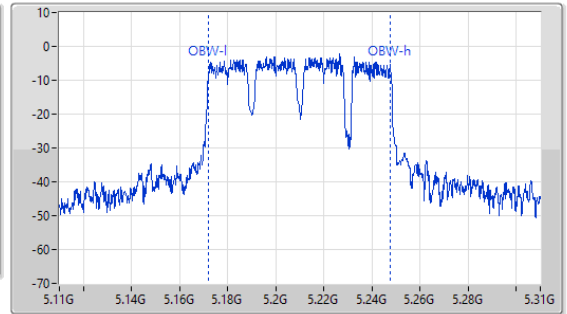

5.15-5.25GHz_a80_Nss1,(6Mbps)_1TX

EBW

5210MHz

28/05/2025

CF (Hz)
5.21G
Span (Hz)
440M
RBW (Hz)
300k
VBW (Hz)
3M
Sweep Time (s)
354u
Detector Type
Peak

CF (Hz)
5.21G
Span (Hz)
200M
RBW (Hz)
300k
VBW (Hz)
3M
Sweep Time (s)
164.6u
Detector Type
Peak

26dB(Hz)	Fl-26dB(Hz)	Fh-26dB(Hz)	OBW(Hz)	Fl-OBW(Hz)	Fh-OBW(Hz)	Limit(Hz)	Port
78.98M	5.17062G	5.2496G	75.662M	5.172119G	5.247781G	Inf	1

5.15-5.25GHz_a160_Nss1,(6Mbps)_1TX

EBW

5250MHz Straddle 5.15-5.25GHz

28/05/2025

CF (Hz)
5.17G
Span (Hz)
160M
RBW (Hz)
300k
VBW (Hz)
3M
Sweep Time (s)
132.3u
Detector Type
Peak

CF (Hz)
5.17G
Span (Hz)
160M
RBW (Hz)
300k
VBW (Hz)
3M
Sweep Time (s)
132.3u
Detector Type
Peak

26dB(Hz)	Fl-26dB(Hz)	Fh-26dB(Hz)	OBW(Hz)	Fl-OBW(Hz)	Fh-OBW(Hz)	Limit(Hz)	Port
79.04M	5.17096G	5.25G	75.642M	5.172399G	5.248041G	Inf	1