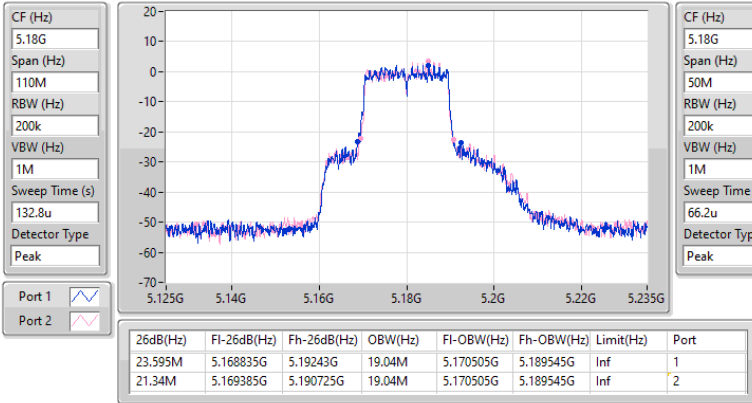

5.15-5.25GHz_802.11be EHT20_Nss2,(MCS0)_2TX

EBW

5180MHz

22/05/2025