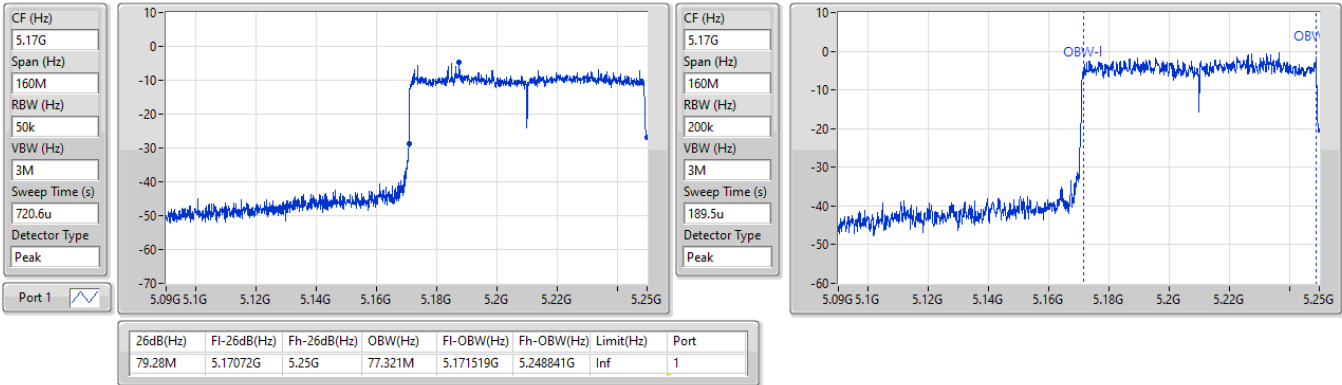

5.15-5.25GHz_802.11be_EHT160_Nss1,(MCS0)_1TX

EBW

5250MHz Straddle 5.15-5.25GHz

20/05/2025