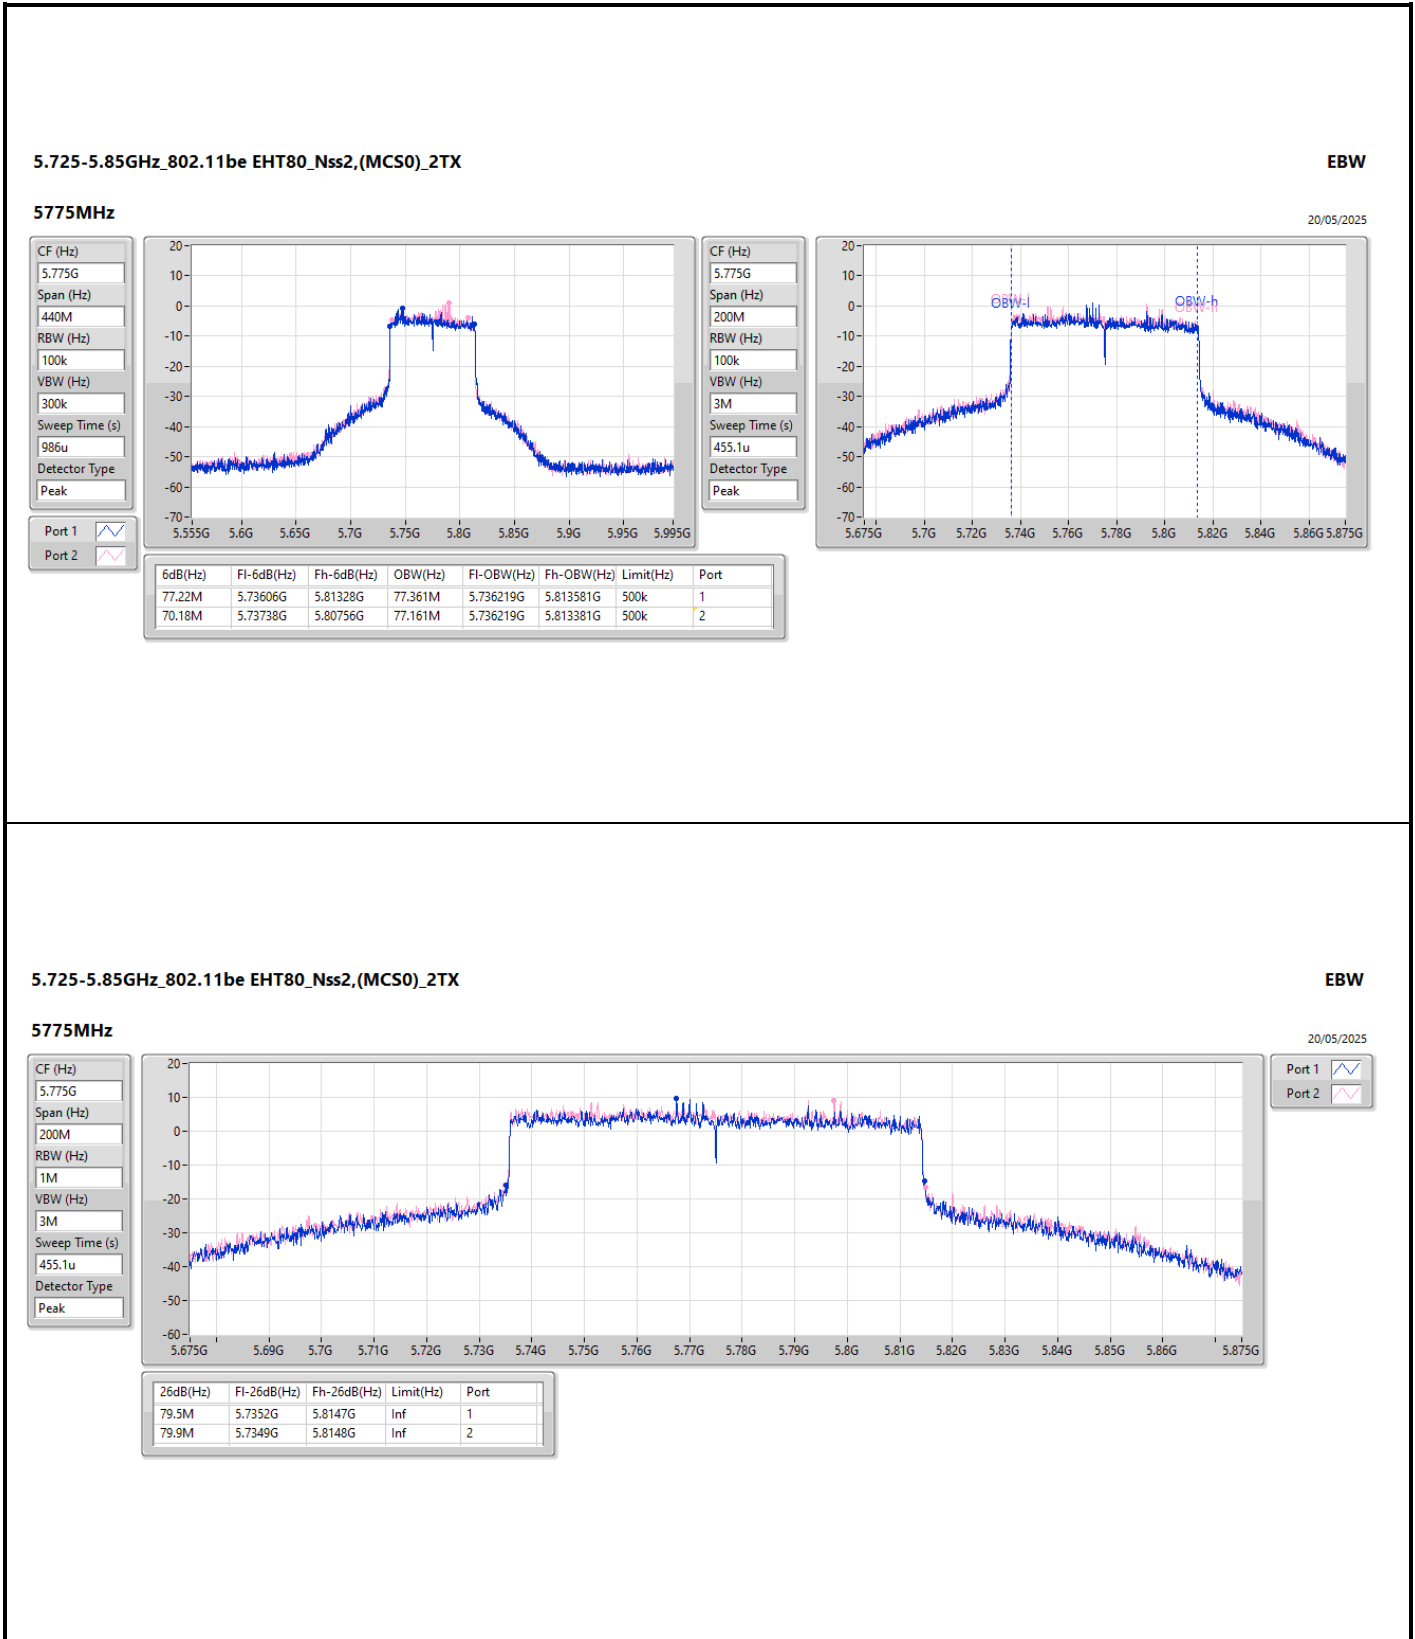

Span (Hz): 100M

RBW (Hz): 500k

VBW (Hz): 2M

Sweep Time (s): 227.9u

Detector Type: Peak

Port 1:

Port 2:

**Summary**