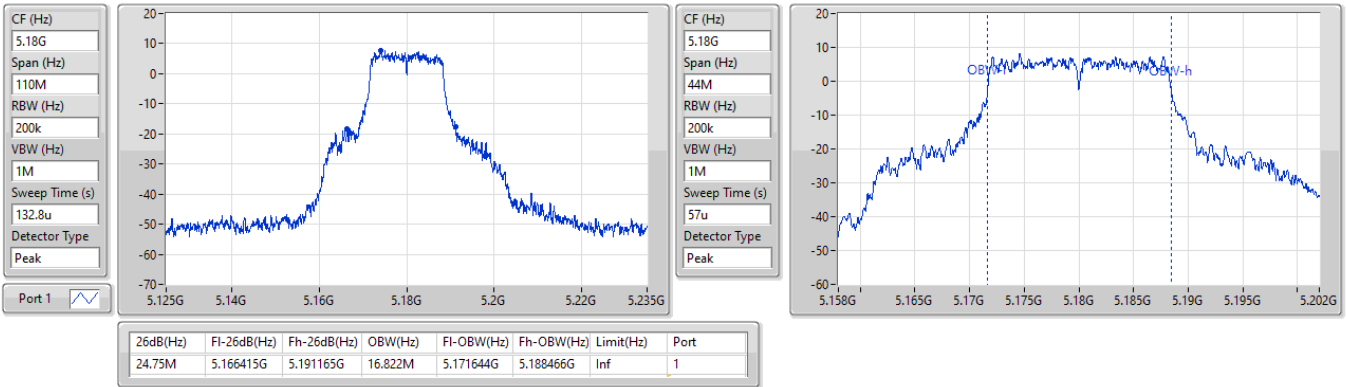

Port X-N dB = Port X 6dB down bandwidth for 5.725-5.85GHz band / 26dB down bandwidth for other band  
 Port X-OBW = Port X 99% occupied bandwidth

5.15-5.25GHz\_802.11a\_Nss1,(6Mbps)\_1TX

EBW

5180MHz

23/05/2025

5.15-5.25GHz\_802.11be EHT20\_Nss1,(MCS0)\_1TX

EBW

5180MHz

23/05/2025

5.15-5.25GHz\_802.11be EHT40\_Nss1,(MCS0)\_1TX

EBW

5230MHz

23/05/2025