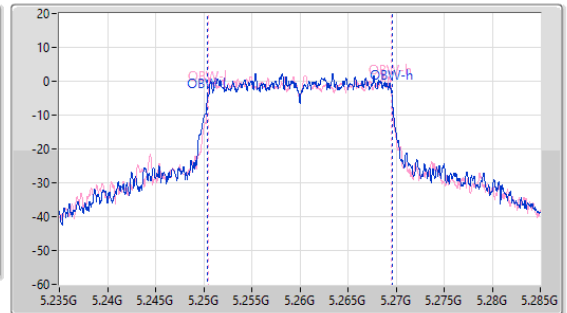

Sweep Time (s)  
132.8u

Detector Type  
Peak

CF (Hz)  
5.26G

Span (Hz)  
50M

RBW (Hz)  
200k

VBW (Hz)  
1M

Sweep Time (s)  
66.2u

Detector Type  
Peak