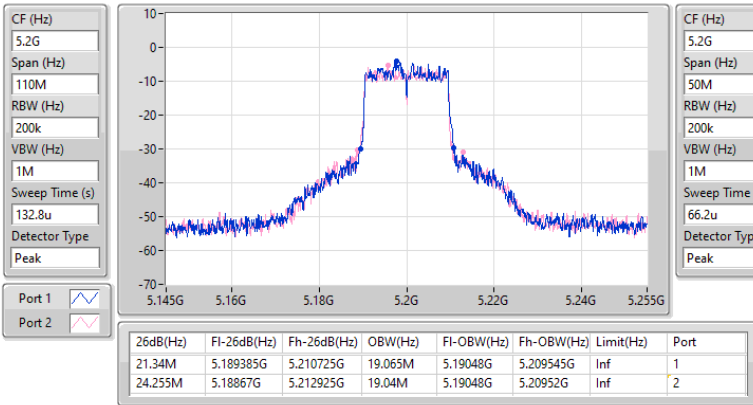

5.15-5.25GHz_802.11be EHT20_Nss2,(MCS0)_2TX

EBW

5200MHz

27/05/2025