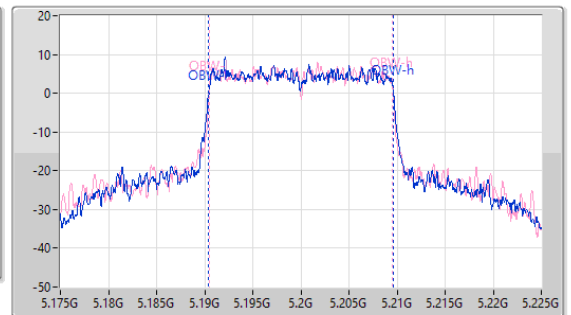

Result

Mode	Result	Limit (Hz)	Port 1-N dB (Hz)	Port 1-OBW (Hz)	Port 2-N dB (Hz)	Port 2-OBW (Hz)
802.11a_Nss1,(6Mbps)_2TX	-	-	-	-	-	-
5180MHz	Pass	Inf	23.87M	17.217M	22.11M	16.866M
5200MHz	Pass	Inf	21.395M	17.041M	24.09M	17.129M
5240MHz	Pass	Inf	21.78M	16.932M	21.505M	16.646M
5260MHz	Pass	Inf	21.615M	16.756M	21.835M	16.998M
5300MHz	Pass	Inf	21.065M	16.756M	22.55M	16.756M
5320MHz	Pass	Inf	20.405M	16.8M	22.055M	16.822M
802.11be EHT20_Nss1,(MCS0)_2TX	-	-	-	-	-	-
5180MHz	Pass	Inf	24.42M	19.09M	21.45M	19.115M
5200MHz	Pass	Inf	24.585M	19.14M	21.945M	19.04M
5240MHz	Pass	Inf	21.67M	18.966M	24.475M	18.991M
5260MHz	Pass	Inf	25.575M	19.24M	22.77M	19.065M
5300MHz	Pass	Inf	20.515M	19.09M	22.55M	19.015M
5320MHz	Pass	Inf	21.835M	18.991M	22.275M	19.14M
802.11be EHT40_Nss1,(MCS0)_2TX	-	-	-	-	-	-
5190MHz	Pass	Inf	42.24M	37.731M	43.34M	37.731M
5230MHz	Pass	Inf	42.35M	37.831M	45.43M	37.781M
5270MHz	Pass	Inf	42.24M	37.781M	50.16M	37.831M
5310MHz	Pass	Inf	46.97M	37.731M	43.56M	37.781M
802.11be EHT80_Nss1,(MCS0)_2TX	-	-	-	-	-	-
5210MHz	Pass	Inf	86.46M	77.261M	80.3M	77.261M
5290MHz	Pass	Inf	80.08M	76.962M	83.82M	77.161M

Port X-N dB = Port X 6dB down bandwidth for 5.725-5.85GHz band / 26dB down bandwidth for other band  
 Port X-OBW = Port X 99% occupied bandwidth

5.15-5.25GHz\_802.11a\_Nss1,(6Mbps)\_2TX

EBW

5200MHz

23/05/2025

5.15-5.25GHz\_802.11be EHT20\_Nss1,(MCS0)\_2TX

EBW

5200MHz

23/05/2025

5.15-5.25GHz\_802.11be EHT40\_Nss1,(MCS0)\_2TX

EBW

5230MHz

23/05/2025