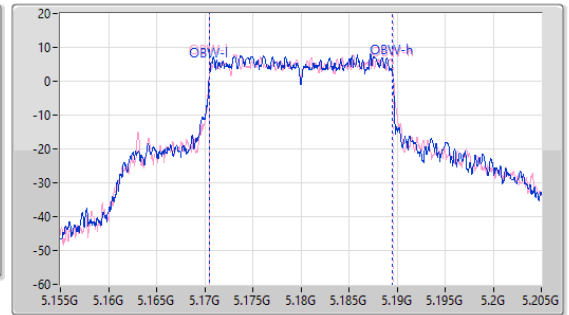

5.15-5.25GHz_802.11be EHT20_Nss2,(MCS0)_2TX

EBW

5180MHz

23/05/2025