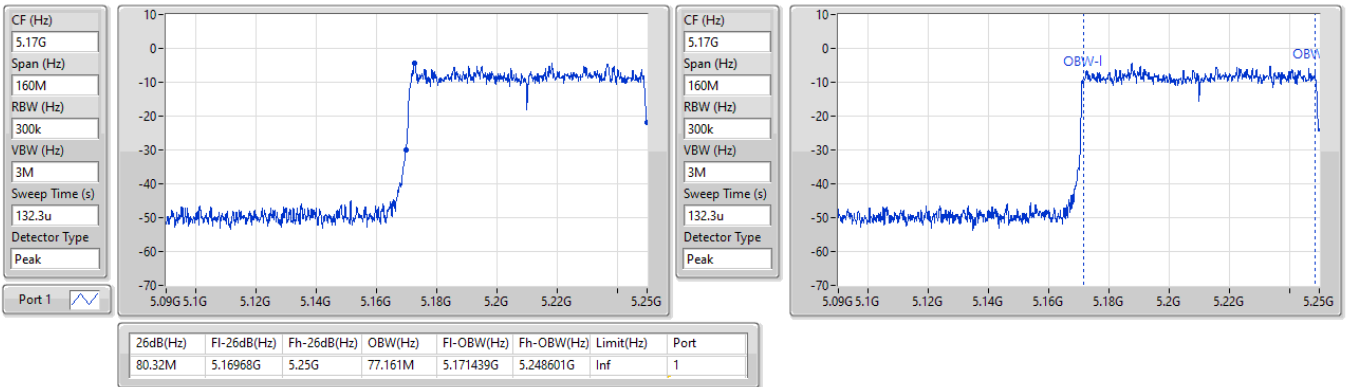

5.15-5.25GHz_802.11be_EHT160_Nss1,(MCS0)_1TX

EBW

5250MHz Straddle 5.15-5.25GHz

21/05/2025