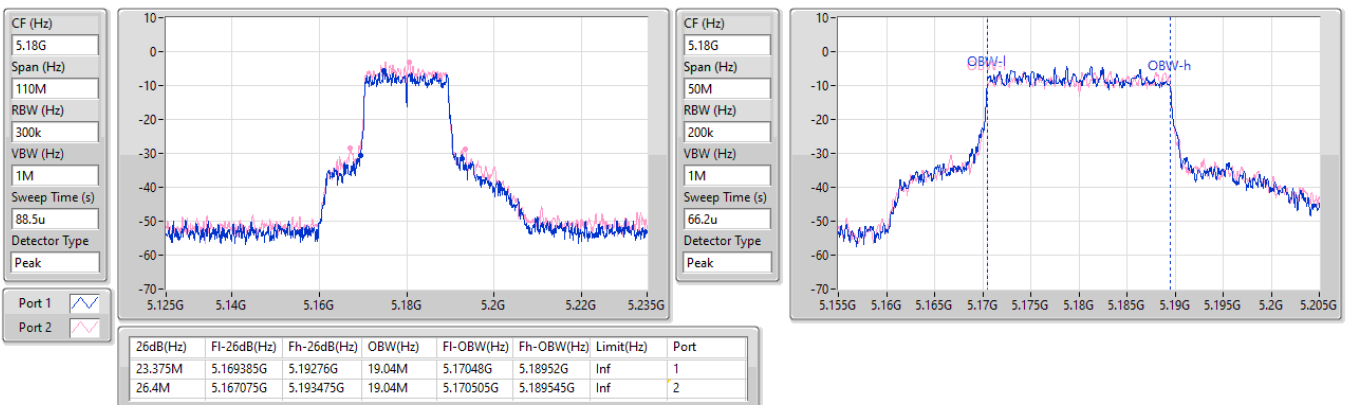

5.15-5.25GHz_802.11be EHT20_Nss1,(MCS0)_2TX

EBW

5180MHz

23/05/2025