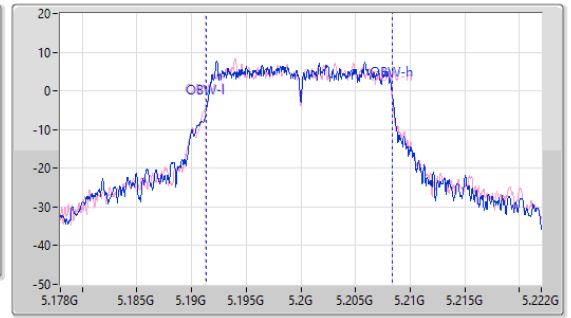

Max-N dB = Maximum 6dB down bandwidth for 5.725-5.85GHz band / Maximum 26dB down bandwidth for other band;  
 Max-OBW = Maximum 99% occupied bandwidth;  
 Min-N dB = Minimum 6dB down bandwidth for 5.725-5.85GHz band / Maximum 26dB down bandwidth for other band;  
 Min-OBW = Minimum 99% occupied bandwidth

Result

Mode	Result	Limit (Hz)	Port 1-N dB (Hz)	Port 1-OBW (Hz)	Port 2-N dB (Hz)	Port 2-OBW (Hz)
802.11a_Nss1,(6Mbps)_2TX	-	-	-	-	-	-
5180MHz	Pass	Inf	23.87M	17.217M	22.11M	16.866M
5200MHz	Pass	Inf	21.395M	17.041M	24.09M	17.129M
5240MHz	Pass	Inf	21.78M	16.932M	21.505M	16.646M
5260MHz	Pass	Inf	21.615M	16.756M	21.835M	16.998M
5300MHz	Pass	Inf	21.065M	16.756M	22.55M	16.756M
5320MHz	Pass	Inf	20.405M	16.8M	22.055M	16.822M
802.11be EHT20_Nss1,(MCS0)_2TX	-	-	-	-	-	-
5180MHz	Pass	Inf	24.42M	19.09M	21.45M	19.115M
5200MHz	Pass	Inf	24.585M	19.14M	21.945M	19.04M
5240MHz	Pass	Inf	21.67M	18.966M	24.475M	18.991M
5260MHz	Pass	Inf	25.575M	19.24M	22.77M	19.065M
5300MHz	Pass	Inf	20.515M	19.09M	22.55M	19.015M
5320MHz	Pass	Inf	21.835M	18.991M	22.275M	19.14M
802.11be EHT40_Nss1,(MCS0)_2TX	-	-	-	-	-	-
5190MHz	Pass	Inf	42.24M	37.731M	43.34M	37.731M
5230MHz	Pass	Inf	42.35M	37.831M	45.43M	37.781M
5270MHz	Pass	Inf	42.24M	37.781M	50.16M	37.831M
5310MHz	Pass	Inf	46.97M	37.731M	43.56M	37.781M
802.11be EHT80_Nss1,(MCS0)_2TX	-	-	-	-	-	-
5210MHz	Pass	Inf	86.46M	77.261M	80.3M	77.261M
5290MHz	Pass	Inf	80.08M	76.962M	83.82M	77.161M

Port X-N dB = Port X 6dB down bandwidth for 5.725-5.85GHz band / 26dB down bandwidth for other band  
 Port X-OBW = Port X 99% occupied bandwidth

5.15-5.25GHz\_802.11a\_Nss1,(6Mbps)\_2TX

EBW

5200MHz

23/05/2025