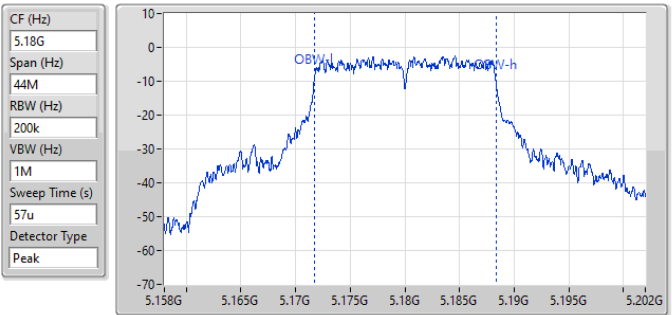

5.15-5.25GHz_802.11a_Nss1,(6Mbps)_1TX

EBW

5180MHz

21/05/2025

26dB(Hz)	Fl-26dB(Hz)	Fh-26dB(Hz)	OBW(Hz)	Fl-OBW(Hz)	Fh-OBW(Hz)	Limit(Hz)	Port
21.615M	5.169385G	5.191G	16.69M	5.171688G	5.188378G	Inf	1