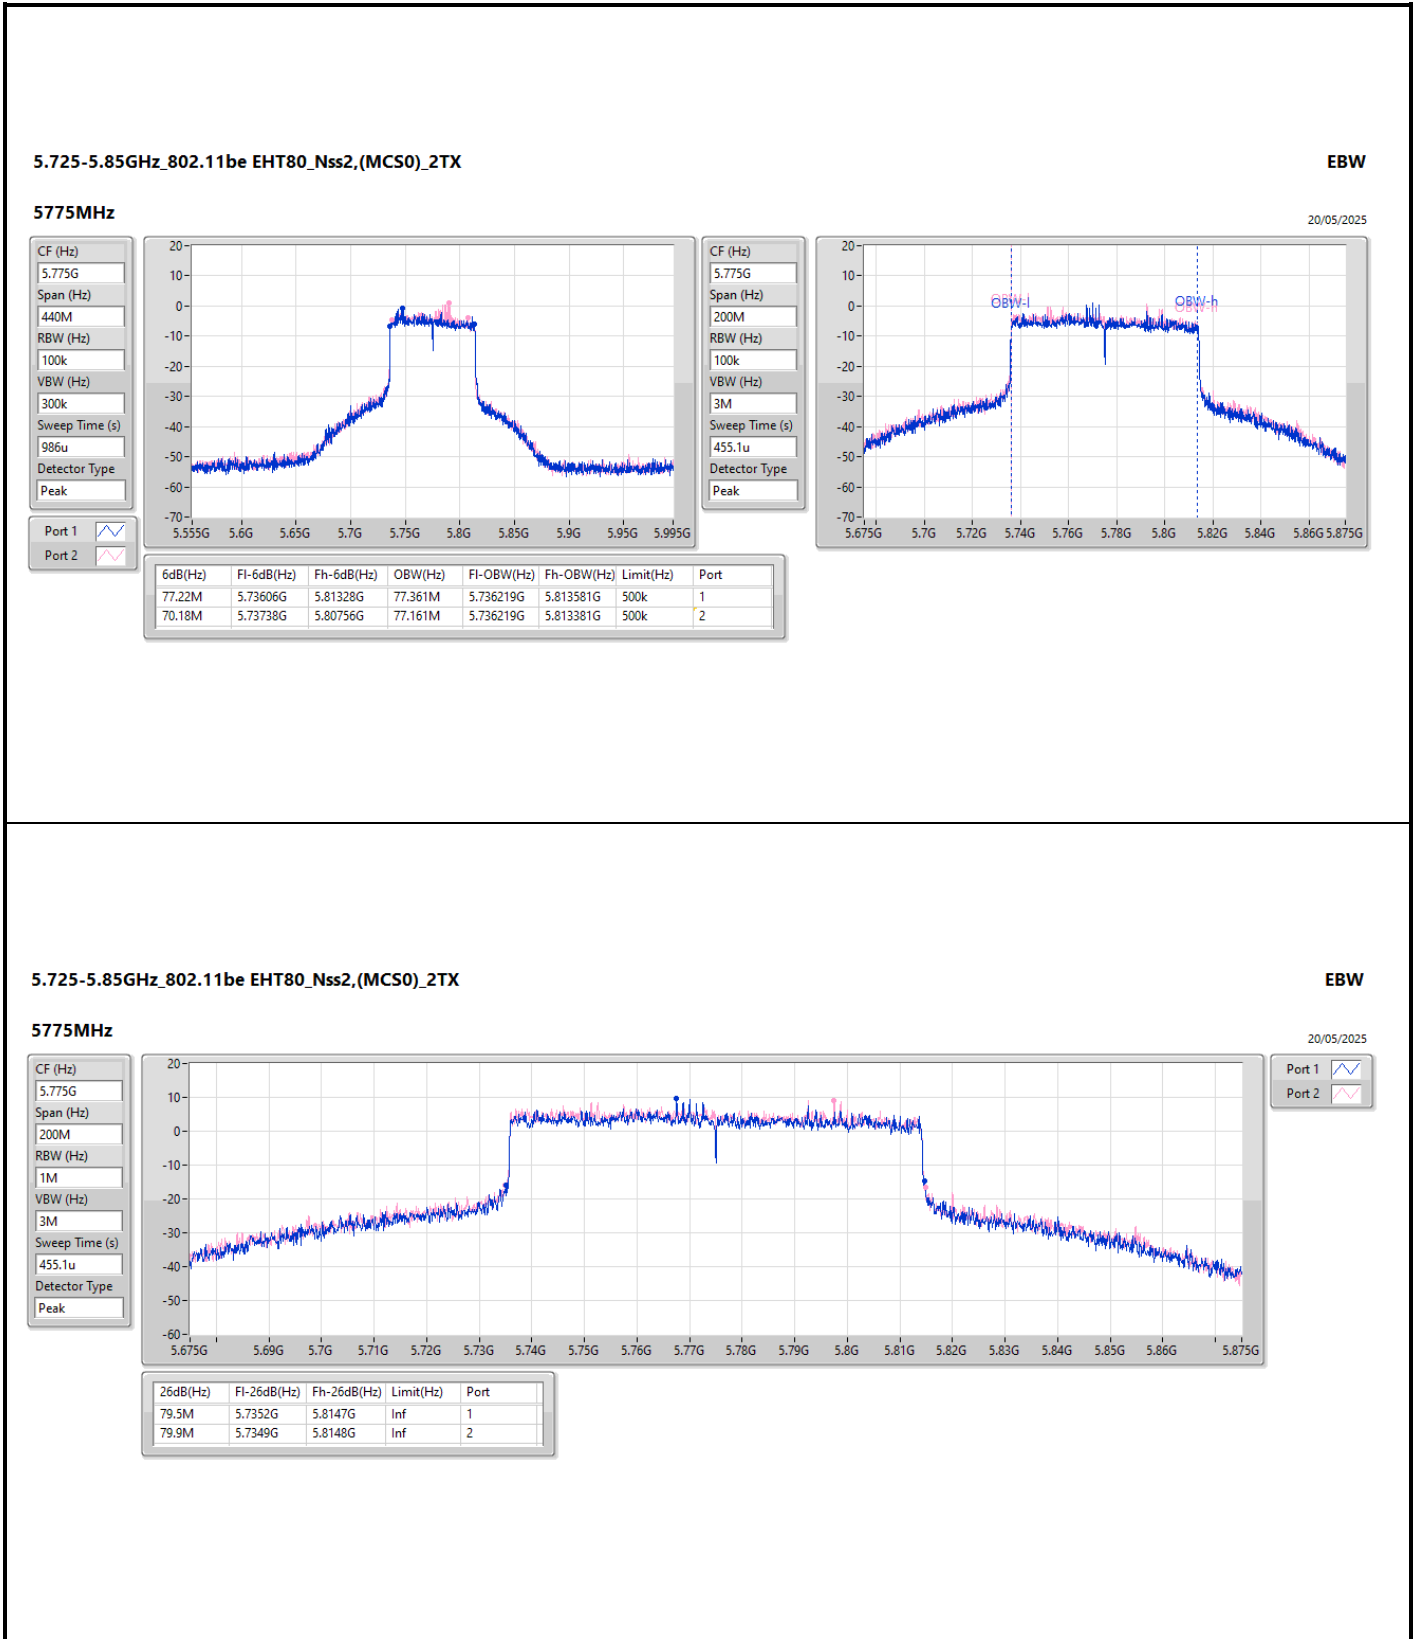

CF (Hz): 5.755G

Span (Hz): 100M

RBW (Hz): 500k

VBW (Hz): 2M

Sweep Time (s): 227.9u

Detector Type: Peak

Port 1:

Port 2: