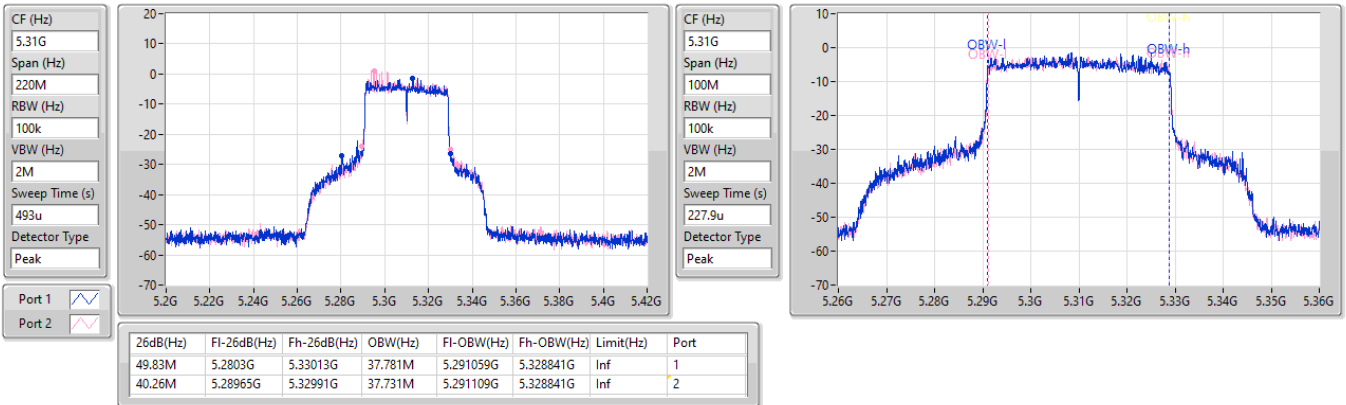

Port X-N dB = Port X 6dB down bandwidth for 5.725-5.85GHz band / 26dB down bandwidth for other band  
 Port X-OBW = Port X 99% occupied bandwidth

5.15-5.25GHz\_802.11be EHT20\_Nss2,(MCS0)\_2TX

EBW

5180MHz

26/05/2025

5.25-5.35GHz\_802.11be EHT20\_Nss2,(MCS0)\_2TX

EBW

5300MHz

26/05/2025

5.25-5.35GHz\_802.11be EHT40\_Nss2,(MCS0)\_2TX

EBW

5310MHz

26/05/2025

5.25-5.35GHz\_802.11be EHT80\_Nss2,(MCS0)\_2TX

EBW

5290MHz

26/05/2025

Summary

Mode	Max-N dB (Hz)	Max-OBW (Hz)	ITU-Code	Min-N dB (Hz)	Min-OBW (Hz)
5.15-5.25GHz	-	-	-	-	-
a20_Nss1,(6Mbps)_1TX	38.06M	20.29M	20M3D1D	21.505M	16.642M
a40_Nss1,(6Mbps)_1TX	72.93M	37.781M	37M8D1D	39.27M	36.332M
a80_Nss1,(6Mbps)_1TX	78.98M	75.662M	75M7D1D	78.98M	75.662M
a160_Nss1,(6Mbps)_1TX	79.04M	75.642M	75M6D1D	79.04M	75.642M
5.25-5.35GHz	-	-	-	-	-
a20_Nss1,(6Mbps)_1TX	35.915M	18.866M	18M9D1D	19.965M	16.442M
a40_Nss1,(6Mbps)_1TX	60.39M	36.482M	36M5D1D	38.94M	36.382M
a80_Nss1,(6Mbps)_1TX	79.2M	75.462M	75M5D1D	79.2M	75.462M
a160_Nss1,(6Mbps)_1TX	79.44M	75.562M	75M6D1D	79.44M	75.562M
5.47-5.725GHz	-	-	-	-	-
a20_Nss1,(6Mbps)_1TX	36.795M	18.566M	18M6D1D	20.13M	14.843M
a40_Nss1,(6Mbps)_1TX	73.81M	37.581M	37M6D1D	39.05M	34.318M
a80_Nss1,(6Mbps)_1TX	118.65M	76.062M	76M1D1D	78.76M	74.063M
a160_Nss1,(6Mbps)_1TX	157.96M	154.123M	154MD1D	157.96M	154.123M
5.725-5.85GHz	-	-	-	-	-
a20_Nss1,(6Mbps)_1TX	16.06M	19.315M	19M3D1D	3.14M	10.915M
a40_Nss1,(6Mbps)_1TX	36.3M	60.07M	60M1D1D	3.14M	23.088M
a80_Nss1,(6Mbps)_1TX	71.5M	81.059M	81M1D1D	3.12M	35.682M