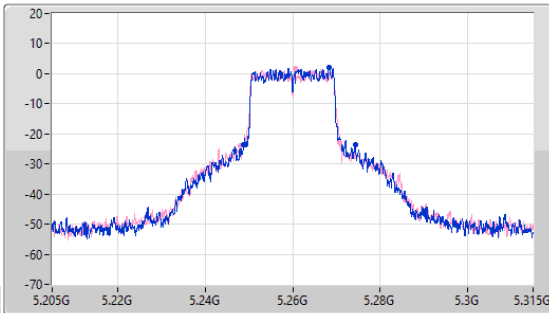

CF (Hz)
5.26G

Span (Hz)
50M

RBW (Hz)
200k

VBW (Hz)
1M

Sweep Time (s)
66.2u

Detector Type
Peak