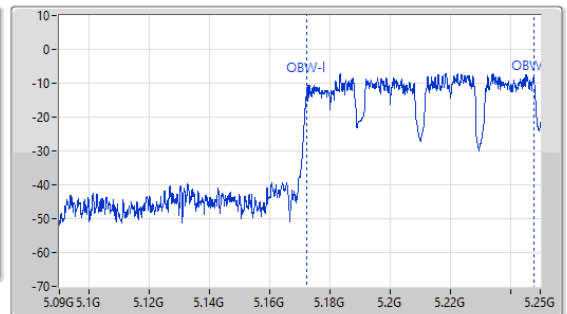

26dB(Hz)	Fl-26dB(Hz)	Fh-26dB(Hz)	OBW(Hz)	Fl-OBW(Hz)	Fh-OBW(Hz)	Limit(Hz)	Port
79.04M	5.17096G	5.25G	75.642M	5.172399G	5.248041G	Inf	1