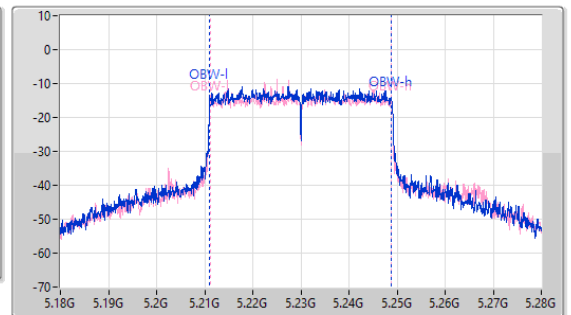

5.15-5.25GHz_802.11be EHT40_Nss2,(MCS0)_2TX

EBW

5230MHz

27/05/2025