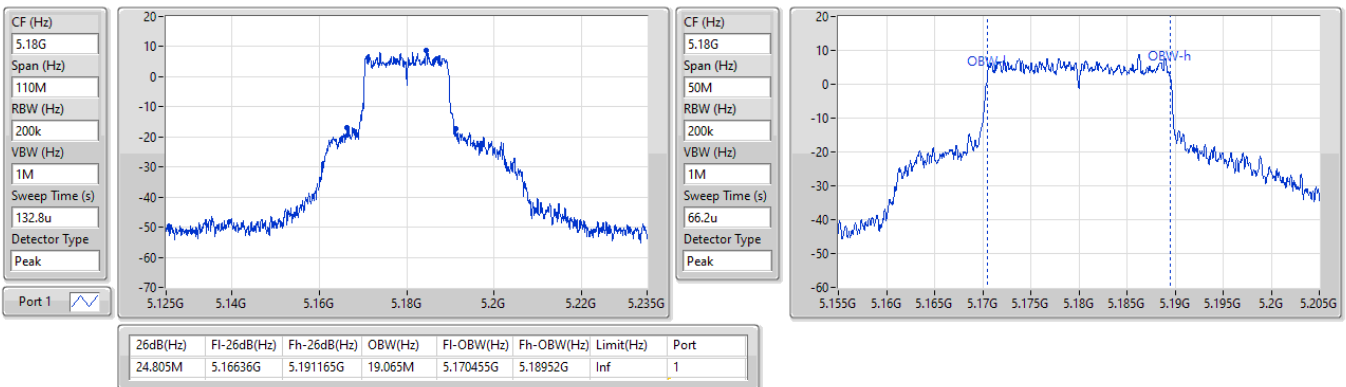

Port X-N dB = Port X 6dB down bandwidth for 5.725-5.85GHz band / 26dB down bandwidth for other band  
 Port X-OBW = Port X 99% occupied bandwidth

5.15-5.25GHz\_802.11a\_Nss1,(6Mbps)\_1TX

EBW

5180MHz

23/05/2025

5.15-5.25GHz\_802.11be EHT20\_Nss1,(MCS0)\_1TX

EBW

5180MHz

23/05/2025

5.15-5.25GHz\_802.11be EHT40\_Nss1,(MCS0)\_1TX

EBW

5230MHz

23/05/2025