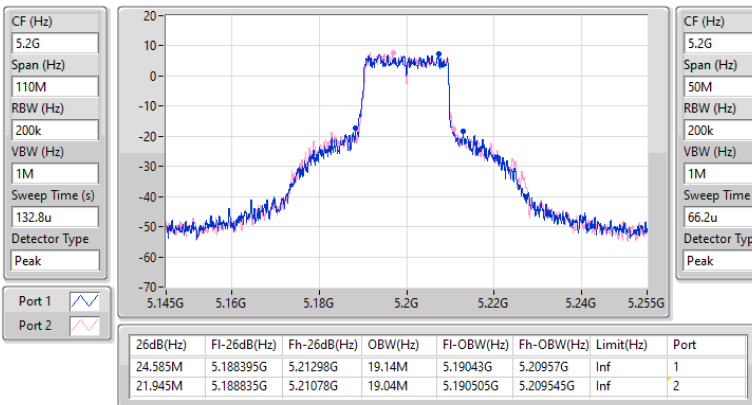

Result

Mode	Result	Limit (Hz)	Port 1-N dB (Hz)	Port 1-OBW (Hz)	Port 2-N dB (Hz)	Port 2-OBW (Hz)
802.11a_Nss1,(6Mbps)_2TX	-	-	-	-	-	-
5180MHz	Pass	Inf	23.87M	17.217M	22.11M	16.866M
5200MHz	Pass	Inf	21.395M	17.041M	24.09M	17.129M
5240MHz	Pass	Inf	21.78M	16.932M	21.505M	16.646M
5260MHz	Pass	Inf	21.615M	16.756M	21.835M	16.998M
5300MHz	Pass	Inf	21.065M	16.756M	22.55M	16.756M
5320MHz	Pass	Inf	20.405M	16.8M	22.055M	16.822M
802.11be EHT20_Nss1,(MCS0)_2TX	-	-	-	-	-	-
5180MHz	Pass	Inf	24.42M	19.09M	21.45M	19.115M
5200MHz	Pass	Inf	24.585M	19.14M	21.945M	19.04M
5240MHz	Pass	Inf	21.67M	18.966M	24.475M	18.991M
5260MHz	Pass	Inf	25.575M	19.24M	22.77M	19.065M
5300MHz	Pass	Inf	20.515M	19.09M	22.55M	19.015M
5320MHz	Pass	Inf	21.835M	18.991M	22.275M	19.14M
802.11be EHT40_Nss1,(MCS0)_2TX	-	-	-	-	-	-
5190MHz	Pass	Inf	42.24M	37.731M	43.34M	37.731M
5230MHz	Pass	Inf	42.35M	37.831M	45.43M	37.781M
5270MHz	Pass	Inf	42.24M	37.781M	50.16M	37.831M
5310MHz	Pass	Inf	46.97M	37.731M	43.56M	37.781M
802.11be EHT80_Nss1,(MCS0)_2TX	-	-	-	-	-	-
5210MHz	Pass	Inf	86.46M	77.261M	80.3M	77.261M
5290MHz	Pass	Inf	80.08M	76.962M	83.82M	77.161M

Port X-N dB = Port X 6dB down bandwidth for 5.725-5.85GHz band / 26dB down bandwidth for other band  
 Port X-OBW = Port X 99% occupied bandwidth

5.15-5.25GHz\_802.11a\_Nss1,(6Mbps)\_2TX

EBW

5200MHz

23/05/2025

5.15-5.25GHz\_802.11be EHT20\_Nss1,(MCS0)\_2TX

EBW

5200MHz

23/05/2025

5.15-5.25GHz\_802.11be EHT40\_Nss1,(MCS0)\_2TX

EBW

5230MHz

23/05/2025