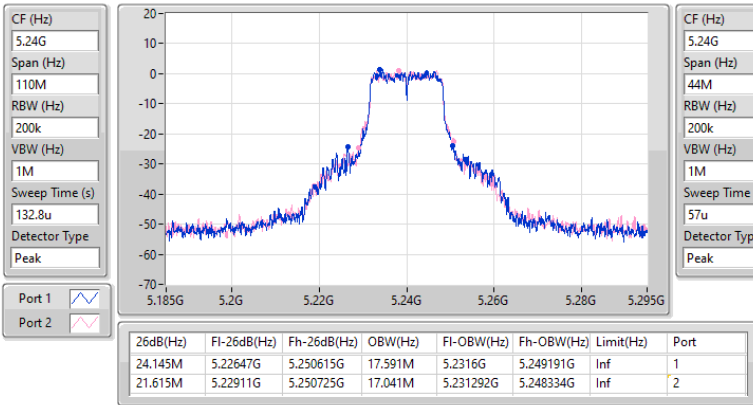

Port X-N dB = Port X 6dB down bandwidth for 5.725-5.85GHz band / 26dB down bandwidth for other band  
 Port X-OBW = Port X 99% occupied bandwidth

**5.15-5.25GHz\_802.11a\_Nss1,(6Mbps)\_2TX**

EBW

5240MHz

24/05/2025