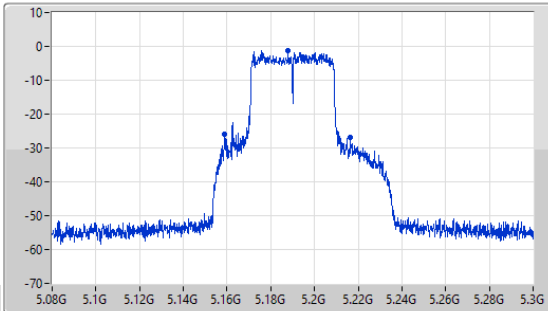

5.15-5.25GHz_802.11be EHT40_Nss1,(MCS0)_1TX

EBW

5190MHz

21/05/2025

CF (Hz)
5.19G
Span (Hz)
220M
RBW (Hz)
100k
VBW (Hz)
2M
Sweep Time (s)
493u
Detector Type
Peak

CF (Hz)
5.19G
Span (Hz)
100M
RBW (Hz)
100k
VBW (Hz)
2M
Sweep Time (s)
227.9u
Detector Type
Peak