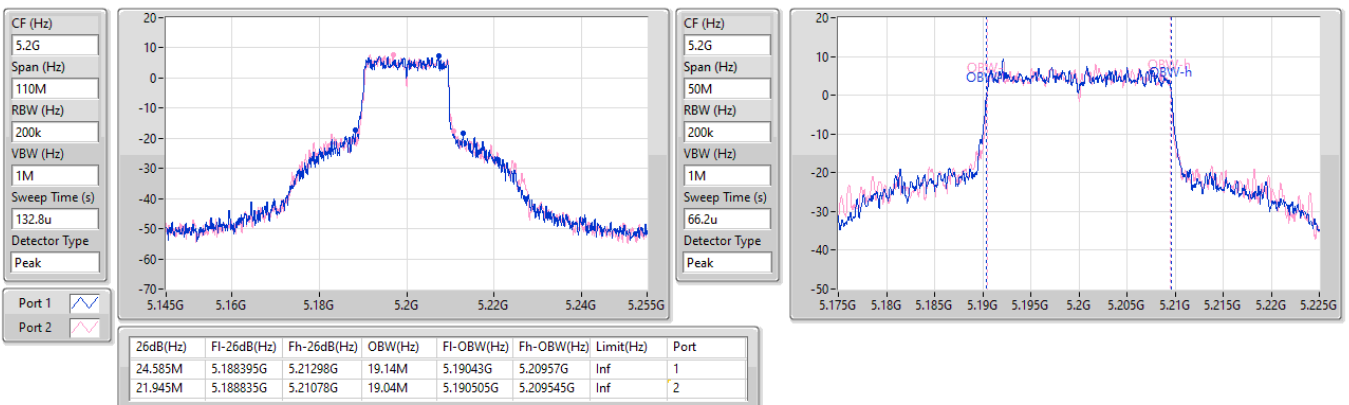

5.15-5.25GHz_802.11be EHT20_Nss1,(MCS0)_2TX

EBW

5200MHz

23/05/2025