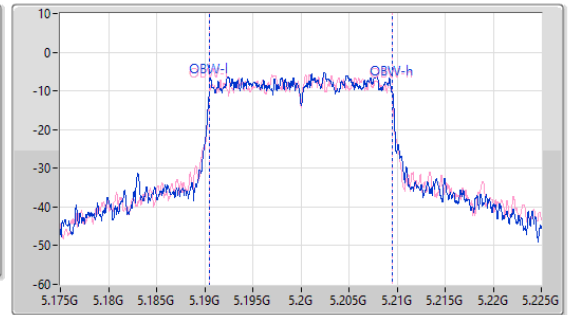

5.15-5.25GHz_802.11be EHT20_Nss2,(MCS0)_2TX

EBW

5200MHz

27/05/2025