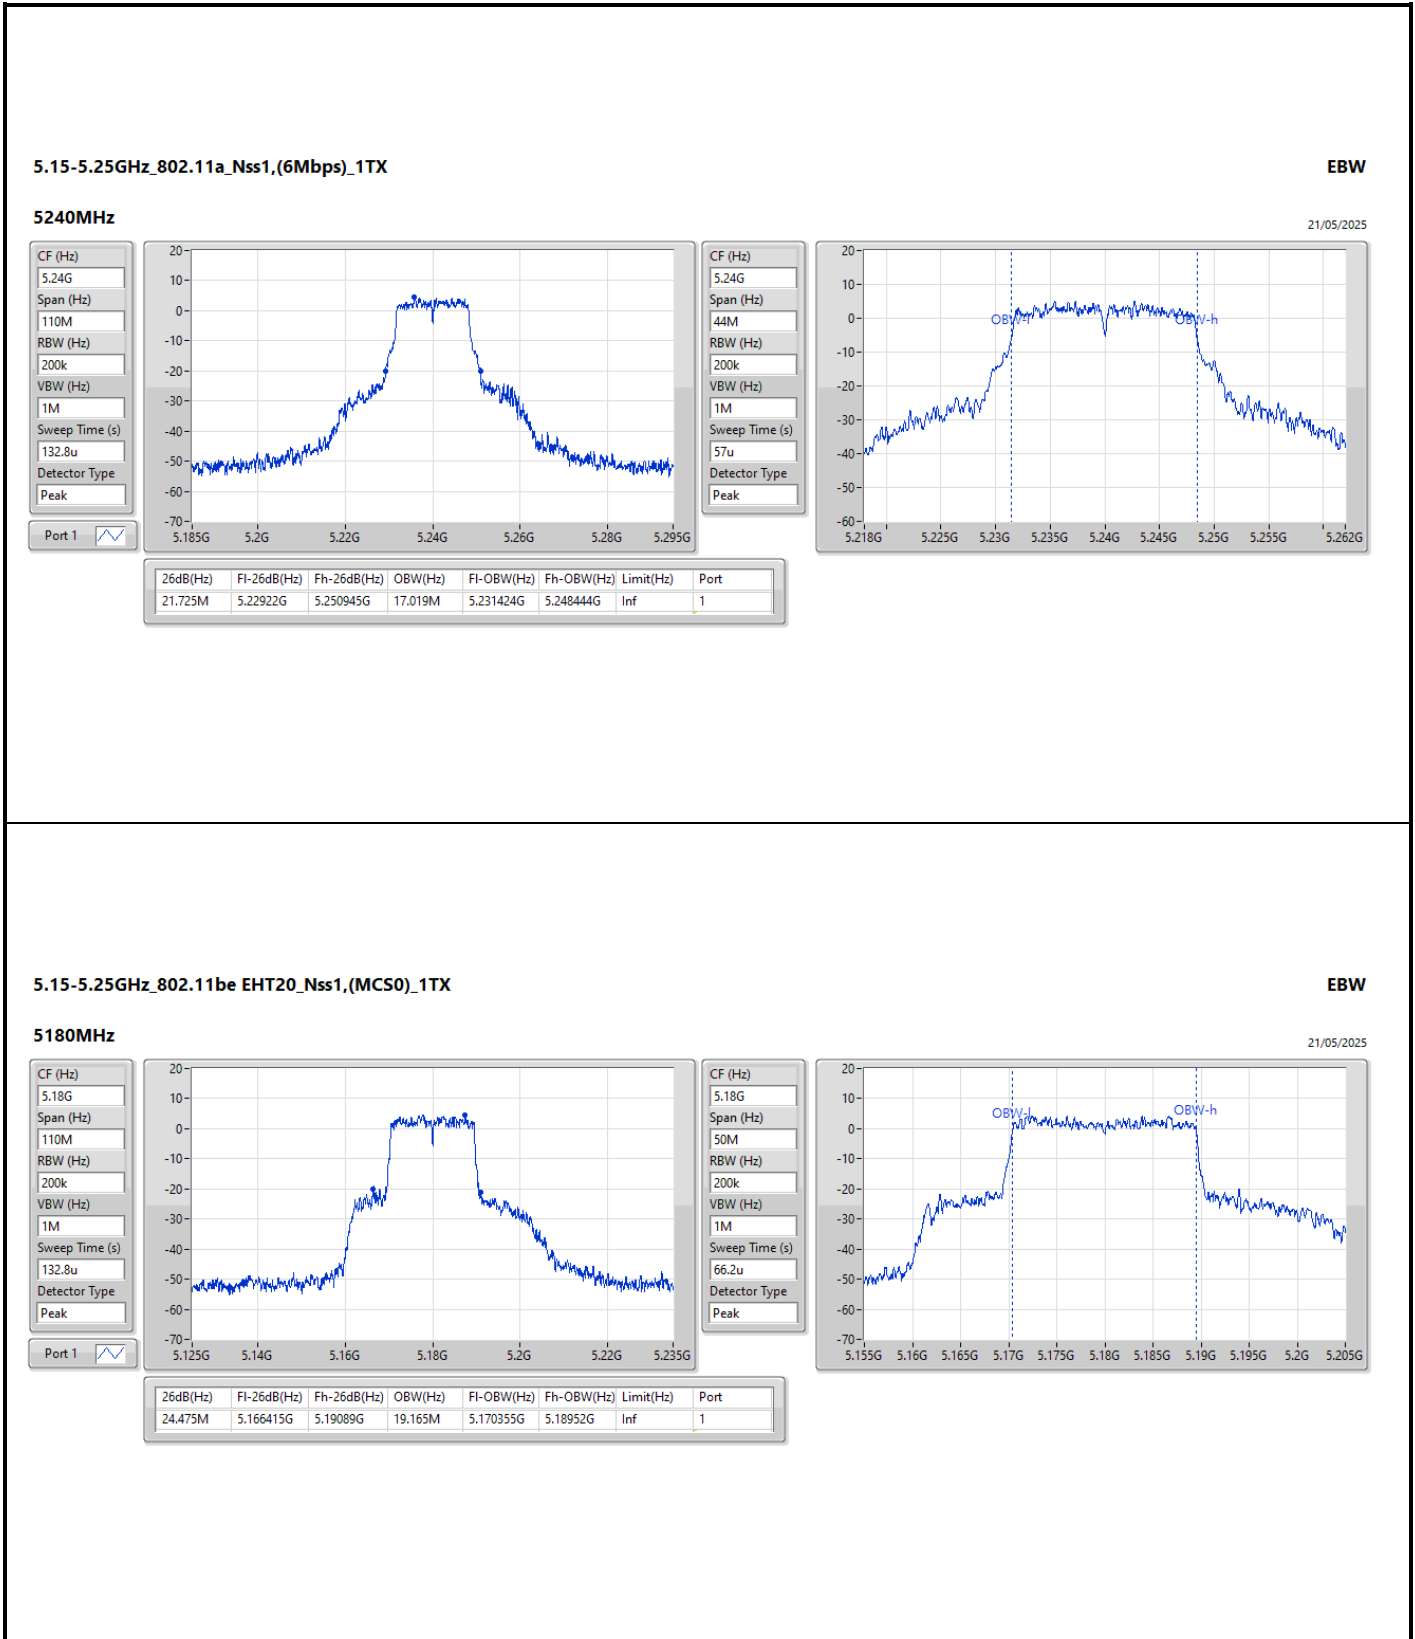

Port X-N dB = Port X 6dB down bandwidth for 5.725-5.85GHz band / 26dB down bandwidth for other band  
Port X-OBW = Port X 99% occupied bandwidth

5.15-5.25GHz\_802.11be EHT40\_Nss1,(MCS0)\_1TX

EBW

5190MHz