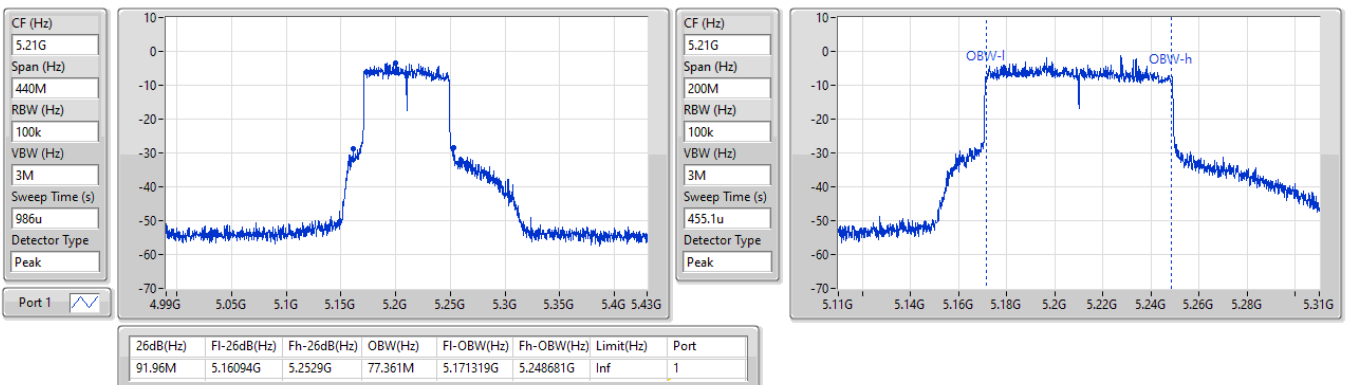

5.15-5.25GHz_802.11be EHT80_Nss1,(MCS0)_1TX

EBW

5210MHz

27/05/2025