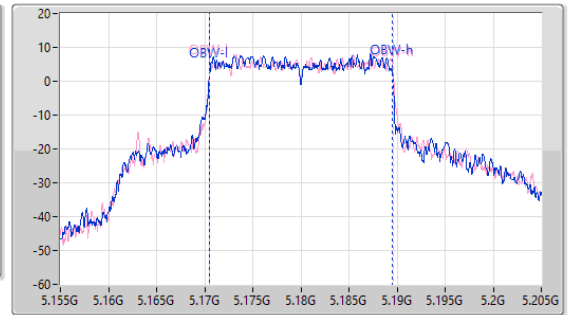

5.15-5.25GHz_802.11be EHT20_Nss2,(MCS0)_2TX

EBW

5180MHz

23/05/2025