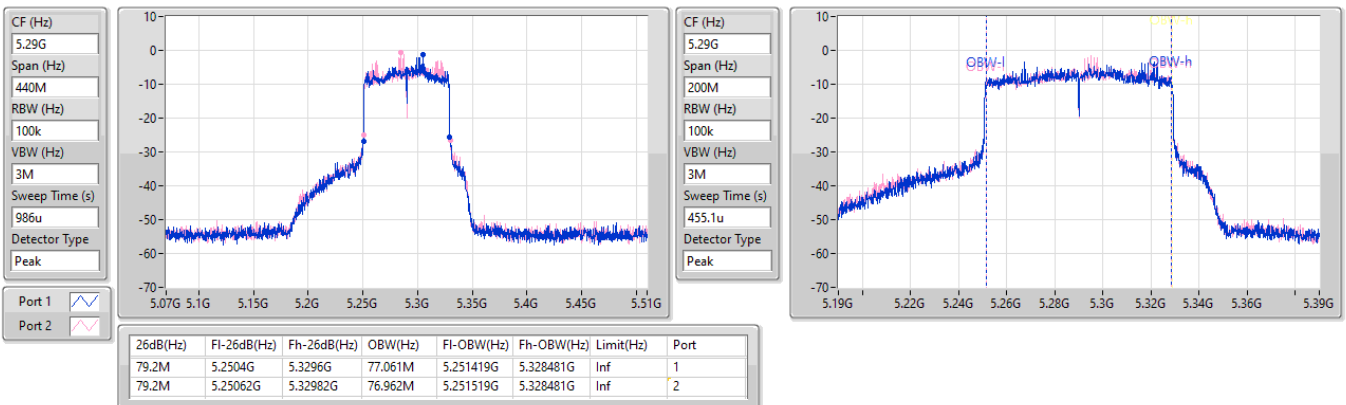

26/05/2025

5.25-5.35GHz\_802.11be EHT80\_Nss2,(MCS0)\_2TX

EBW

5290MHz

26/05/2025

Summary

Mode	Max-N dB (Hz)	Max-OBW (Hz)	ITU-Code	Min-N dB (Hz)	Min-OBW (Hz)
5.15-5.25GHz	-	-	-	-	-
a20_Nss1,(6Mbps)_1TX	38.06M	20.29M	20M3D1D	21.505M	16.642M
a40_Nss1,(6Mbps)_1TX	72.93M	37.781M	37M8D1D	39.27M	36.332M
a80_Nss1,(6Mbps)_1TX	78.98M	75.662M	75M7D1D	78.98M	75.662M
a160_Nss1,(6Mbps)_1TX	79.04M	75.642M	75M6D1D	79.04M	75.642M
5.25-5.35GHz	-	-	-	-	-
a20_Nss1,(6Mbps)_1TX	35.915M	18.866M	18M9D1D	19.965M	16.442M
a40_Nss1,(6Mbps)_1TX	60.39M	36.482M	36M5D1D	38.94M	36.382M
a80_Nss1,(6Mbps)_1TX	79.2M	75.462M	75M5D1D	79.2M	75.462M
a160_Nss1,(6Mbps)_1TX	79.44M	75.562M	75M6D1D	79.44M	75.562M
5.47-5.725GHz	-	-	-	-	-
a20_Nss1,(6Mbps)_1TX	36.795M	18.566M	18M6D1D	20.13M	14.843M
a40_Nss1,(6Mbps)_1TX	73.81M	37.581M	37M6D1D	39.05M	34.318M
a80_Nss1,(6Mbps)_1TX	118.65M	76.062M	76M1D1D	78.76M	74.063M
a160_Nss1,(6Mbps)_1TX	157.96M	154.123M	154MD1D	157.96M	154.123M
5.725-5.85GHz	-	-	-	-	-
a20_Nss1,(6Mbps)_1TX	16.06M	19.315M	19M3D1D	3.14M	10.915M
a40_Nss1,(6Mbps)_1TX	36.3M	60.07M	60M1D1D	3.14M	23.088M
a80_Nss1,(6Mbps)_1TX	71.5M	81.059M	81M1D1D	3.12M	35.682M

Max-N dB = Maximum 6dB down bandwidth for 5.725-5.85GHz band / Maximum 26dB down bandwidth for other band;  
 Max-OBW = Maximum 99% occupied bandwidth;  
 Min-N dB = Minimum 6dB down bandwidth for 5.725-5.85GHz band / Maximum 26dB down bandwidth for other band;  
 Min-OBW = Minimum 99% occupied bandwidth