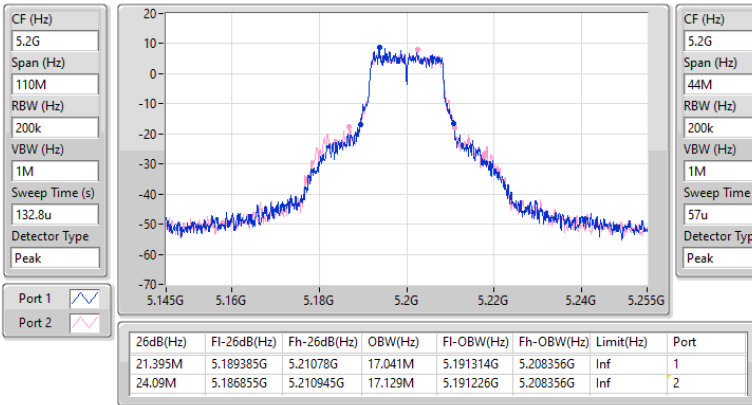

Max-N dB = Maximum 6dB down bandwidth for 5.725-5.85GHz band / Maximum 26dB down bandwidth for other band;  
 Max-OBW = Maximum 99% occupied bandwidth;  
 Min-N dB = Minimum 6dB down bandwidth for 5.725-5.85GHz band / Maximum 26dB down bandwidth for other band;  
 Min-OBW = Minimum 99% occupied bandwidth

Result

Mode	Result	Limit (Hz)	Port 1-N dB (Hz)	Port 1-OBW (Hz)	Port 2-N dB (Hz)	Port 2-OBW (Hz)
802.11a_Nss1,(6Mbps)_2TX	-	-	-	-	-	-
5180MHz	Pass	Inf	23.87M	17.217M	22.11M	16.866M
5200MHz	Pass	Inf	21.395M	17.041M	24.09M	17.129M
5240MHz	Pass	Inf	21.78M	16.932M	21.505M	16.646M
5260MHz	Pass	Inf	21.615M	16.756M	21.835M	16.998M
5300MHz	Pass	Inf	21.065M	16.756M	22.55M	16.756M
5320MHz	Pass	Inf	20.405M	16.8M	22.055M	16.822M
802.11be EHT20_Nss1,(MCS0)_2TX	-	-	-	-	-	-
5180MHz	Pass	Inf	24.42M	19.09M	21.45M	19.115M
5200MHz	Pass	Inf	24.585M	19.14M	21.945M	19.04M
5240MHz	Pass	Inf	21.67M	18.966M	24.475M	18.991M
5260MHz	Pass	Inf	25.575M	19.24M	22.77M	19.065M
5300MHz	Pass	Inf	20.515M	19.09M	22.55M	19.015M
5320MHz	Pass	Inf	21.835M	18.991M	22.275M	19.14M
802.11be EHT40_Nss1,(MCS0)_2TX	-	-	-	-	-	-
5190MHz	Pass	Inf	42.24M	37.731M	43.34M	37.731M
5230MHz	Pass	Inf	42.35M	37.831M	45.43M	37.781M
5270MHz	Pass	Inf	42.24M	37.781M	50.16M	37.831M
5310MHz	Pass	Inf	46.97M	37.731M	43.56M	37.781M
802.11be EHT80_Nss1,(MCS0)_2TX	-	-	-	-	-	-
5210MHz	Pass	Inf	86.46M	77.261M	80.3M	77.261M
5290MHz	Pass	Inf	80.08M	76.962M	83.82M	77.161M

Port X-N dB = Port X 6dB down bandwidth for 5.725-5.85GHz band / 26dB down bandwidth for other band  
 Port X-OBW = Port X 99% occupied bandwidth

5.15-5.25GHz\_802.11a\_Nss1,(6Mbps)\_2TX

EBW

5200MHz

23/05/2025