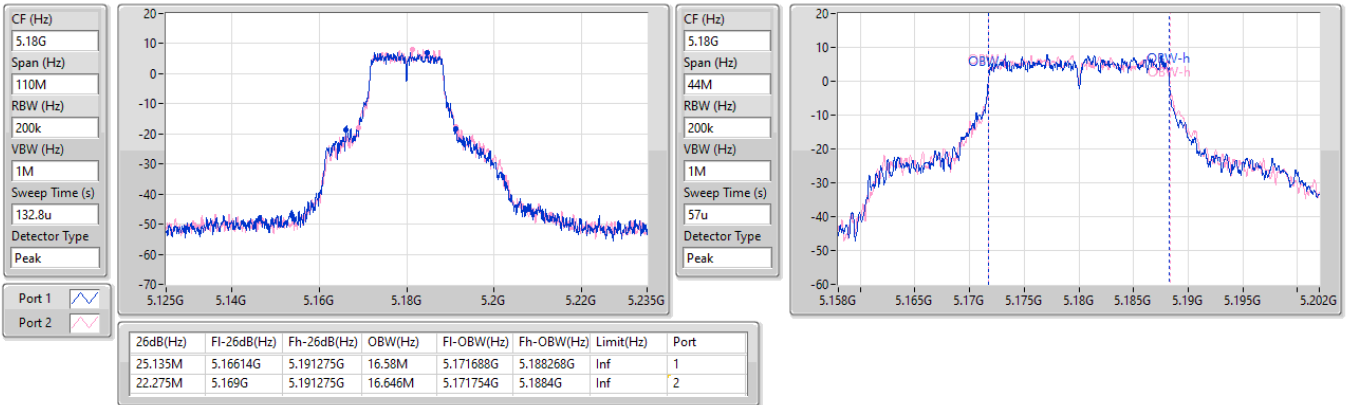

Max-N dB = Maximum 6dB down bandwidth for 5.725-5.85GHz band / Maximum 26dB down bandwidth for other band;  
 Max-OBW = Maximum 99% occupied bandwidth;  
 Min-N dB = Minimum 6dB down bandwidth for 5.725-5.85GHz band / Maximum 26dB down bandwidth for other band;  
 Min-OBW = Minimum 99% occupied bandwidth

Result

Mode	Result	Limit (Hz)	Port 1-N dB (Hz)	Port 1-OBW (Hz)	Port 2-N dB (Hz)	Port 2-OBW (Hz)
802.11a_Nss1,(6Mbps)_2TX	-	-	-	-	-	-
5180MHz	Pass	Inf	25.135M	16.58M	22.275M	16.646M
5200MHz	Pass	Inf	21.395M	17.041M	24.09M	17.129M
5240MHz	Pass	Inf	21.78M	16.932M	21.505M	16.646M
5260MHz	Pass	Inf	21.23M	16.668M	21.67M	16.624M
5300MHz	Pass	Inf	21.45M	16.954M	21.065M	16.888M
5320MHz	Pass	Inf	24.09M	16.69M	21.45M	16.998M
802.11be EHT20_Nss1,(MCS0)_2TX	-	-	-	-	-	-
5180MHz	Pass	Inf	24.42M	19.09M	21.45M	19.115M
5200MHz	Pass	Inf	24.585M	19.14M	21.945M	19.04M
5240MHz	Pass	Inf	21.67M	18.966M	24.475M	18.991M
5260MHz	Pass	Inf	26.4M	19.09M	27.06M	19.165M
5300MHz	Pass	Inf	21.78M	19.19M	21.285M	19.04M
5320MHz	Pass	Inf	23.265M	19.215M	23.54M	19.115M
802.11be EHT40_Nss1,(MCS0)_2TX	-	-	-	-	-	-
5190MHz	Pass	Inf	44.77M	37.781M	44.33M	37.831M
5230MHz	Pass	Inf	42.35M	37.831M	45.43M	37.781M
5270MHz	Pass	Inf	40.48M	37.781M	42.68M	37.731M
5310MHz	Pass	Inf	43.89M	37.731M	42.13M	37.581M
802.11be EHT80_Nss1,(MCS0)_2TX	-	-	-	-	-	-
5210MHz	Pass	Inf	84.48M	77.061M	81.84M	77.261M
5290MHz	Pass	Inf	82.28M	77.061M	82.5M	76.862M

Port X-N dB = Port X 6dB down bandwidth for 5.725-5.85GHz band / 26dB down bandwidth for other band  
 Port X-OBW = Port X 99% occupied bandwidth

5.15-5.25GHz\_802.11a\_Nss1,(6Mbps)\_2TX

EBW

5180MHz

23/05/2025