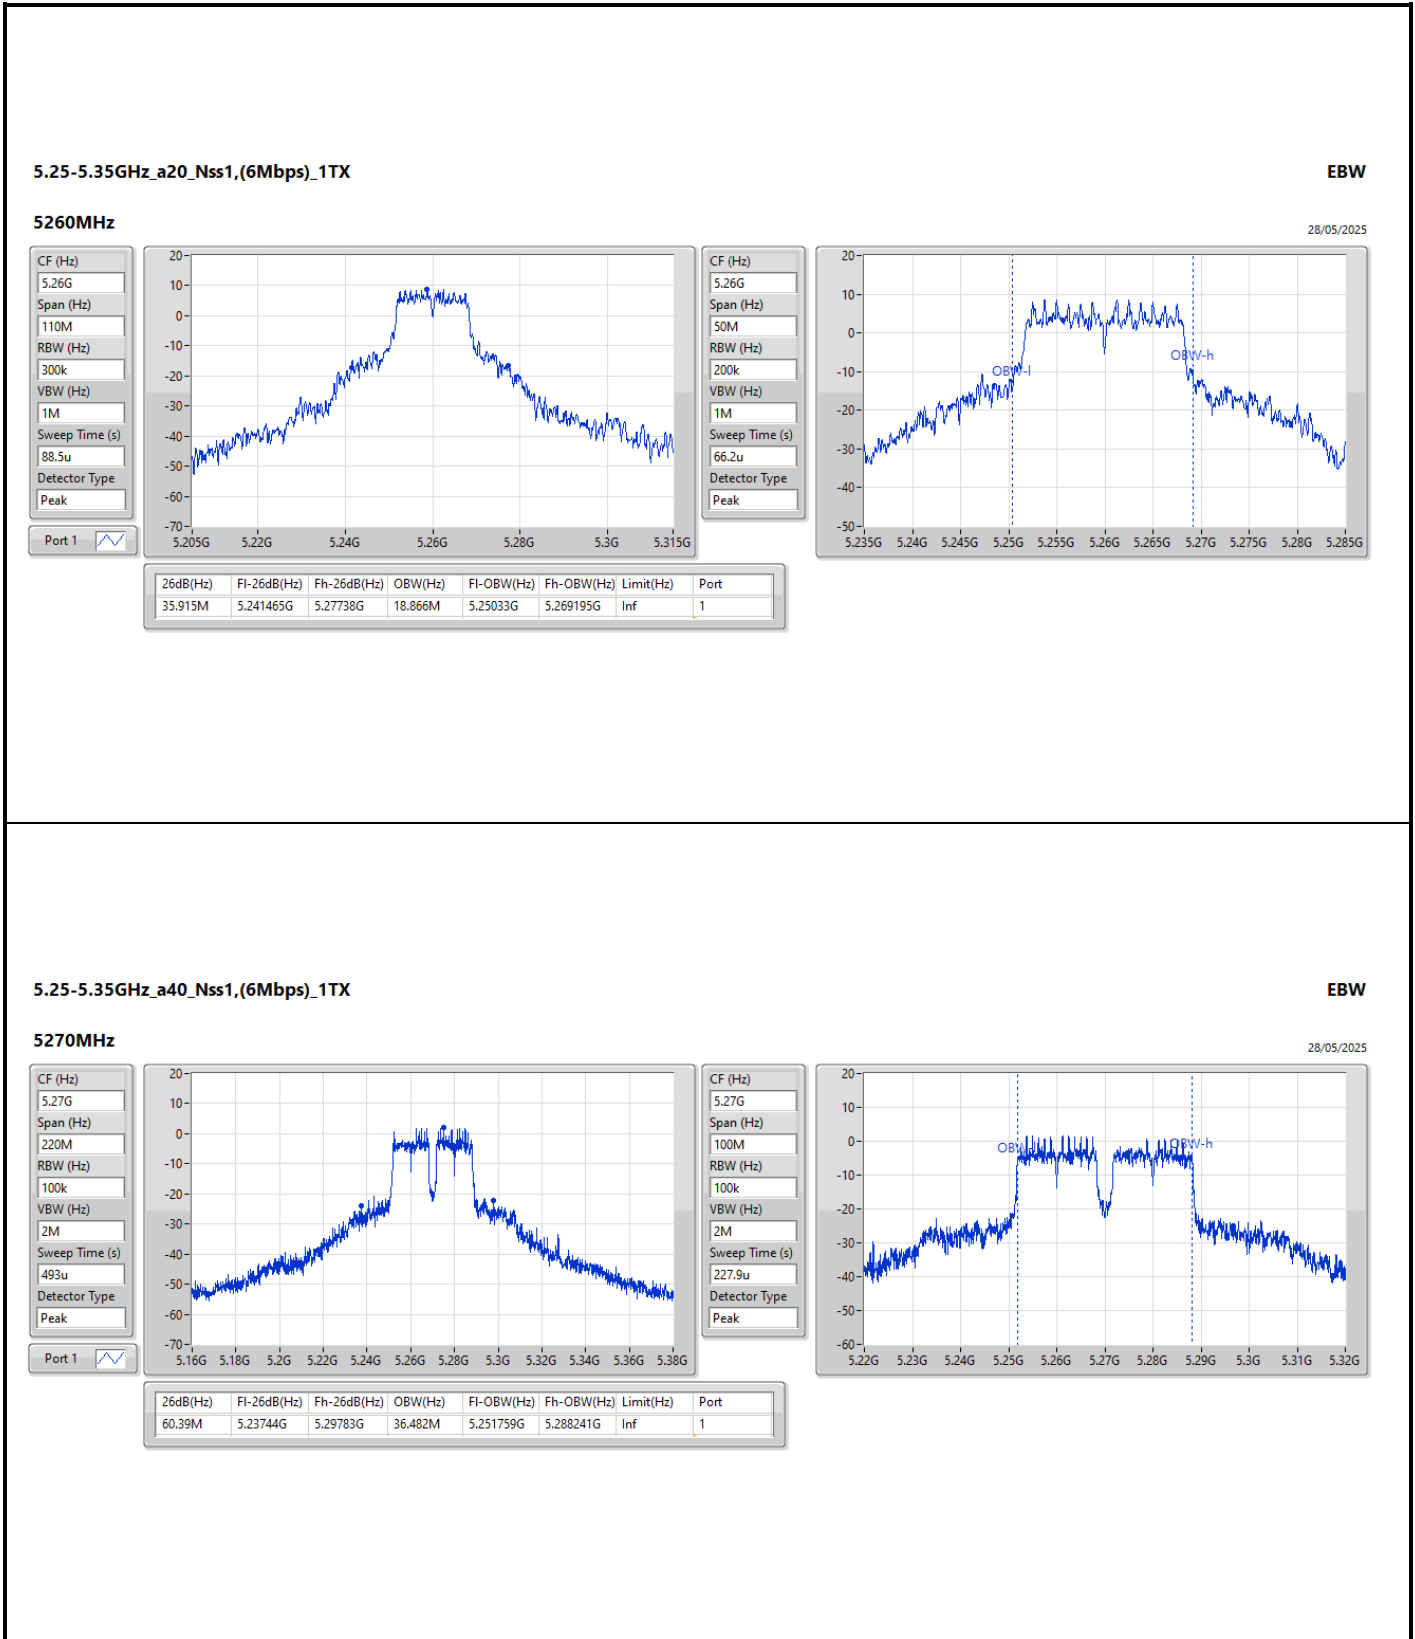

5.25-5.35GHz_a40_Nss1,(6Mbps)_1TX

EBW

5270MHz

28/05/2025

CF (Hz)
5.27G

Span (Hz)
220M

RBW (Hz)
100k

VBW (Hz)
2M

Sweep Time (s)
493u

Detector Type
Peak

Port 1

CF (Hz)
5.27G

Span (Hz)
100M

RBW (Hz)
100k

VBW (Hz)
2M

Sweep Time (s)
227.9u

Detector Type
Peak