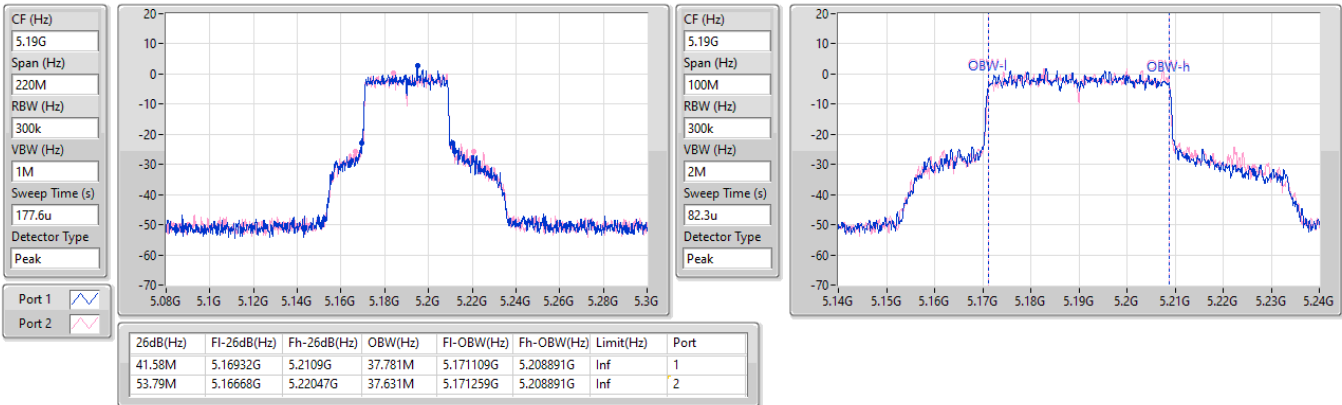

5.15-5.25GHz_802.11be EHT40_Nss1,(MCS0)_2TX

EBW

5190MHz

22/05/2025