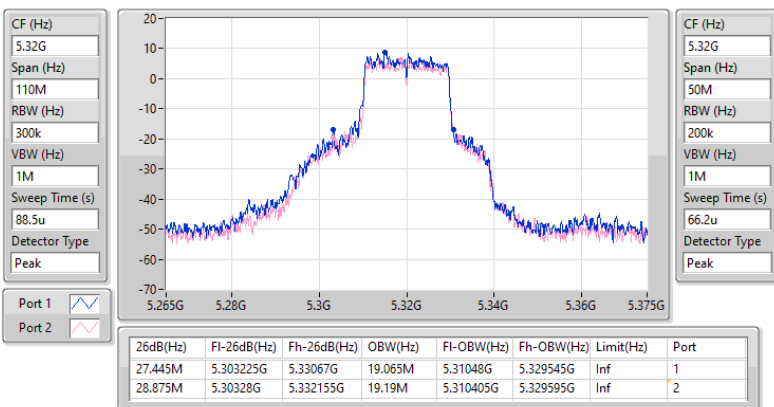

Port X-N dB = Port X 6dB down bandwidth for 5.725-5.85GHz band / 26dB down bandwidth for other band  
 Port X-OBW = Port X 99% occupied bandwidth

5.15-5.25GHz\_802.11be EHT20\_Nss2,(MCS0)\_2TX

EBW

5180MHz

23/05/2025

5.25-5.35GHz\_802.11be EHT20\_Nss2,(MCS0)\_2TX

EBW

5320MHz

23/05/2025

5.25-5.35GHz\_802.11be EHT40\_Nss2,(MCS0)\_2TX

EBW

5270MHz

23/05/2025

5.25-5.35GHz\_802.11be EHT80\_Nss2,(MCS0)\_2TX

EBW

5290MHz

23/05/2025

Summary

Mode	Max-N dB (Hz)	Max-OBW (Hz)	ITU-Code	Min-N dB (Hz)	Min-OBW (Hz)
5.15-5.25GHz	-	-	-	-	-
802.11a_Nss1,(6Mbps)_1TX	24.75M	17.129M	17M1D1D	21.395M	16.8M
802.11be EHT20_Nss1,(MCS0)_1TX	24.805M	19.165M	19M2D1D	22.22M	19.065M
802.11be EHT40_Nss1,(MCS0)_1TX	41.91M	37.781M	37M8D1D	41.36M	37.781M
802.11be EHT80_Nss1,(MCS0)_1TX	89.54M	77.261M	77M3D1D	89.54M	77.261M
5.25-5.35GHz	-	-	-	-	-
802.11a_Nss1,(6Mbps)_1TX	22.77M	16.954M	17M0D1D	21.23M	16.734M
802.11be EHT20_Nss1,(MCS0)_1TX	24.585M	19.19M	19M2D1D	21.12M	18.991M
802.11be EHT40_Nss1,(MCS0)_1TX	43.12M	37.731M	37M7D1D	41.8M	37.731M
802.11be EHT80_Nss1,(MCS0)_1TX	84.92M	77.061M	77M1D1D	84.92M	77.061M

Max-N dB = Maximum 6dB down bandwidth for 5.725-5.85GHz band / Maximum 26dB down bandwidth for other band;  
 Max-OBW = Maximum 99% occupied bandwidth;  
 Min-N dB = Minimum 6dB down bandwidth for 5.725-5.85GHz band / Maximum 26dB down bandwidth for other band;  
 Min-OBW = Minimum 99% occupied bandwidth