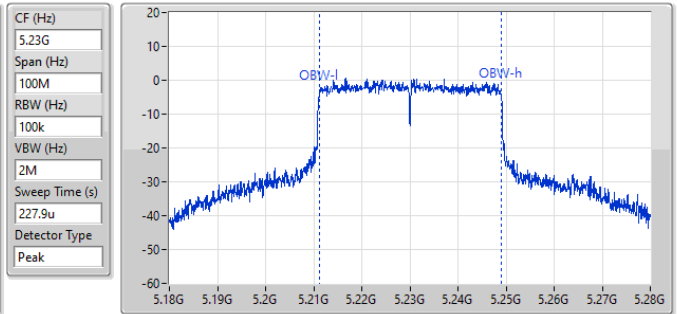

Port X-N dB = Port X 6dB down bandwidth for 5.725-5.85GHz band / 26dB down bandwidth for other band  
 Port X-OBW = Port X 99% occupied bandwidth

5.15-5.25GHz\_802.11a\_Nss1,(6Mbps)\_1TX

EBW

5180MHz

23/05/2025

5.15-5.25GHz\_802.11be EHT20\_Nss1,(MCS0)\_1TX

EBW

5180MHz

23/05/2025

5.15-5.25GHz\_802.11be EHT40\_Nss1,(MCS0)\_1TX

EBW

5230MHz

23/05/2025