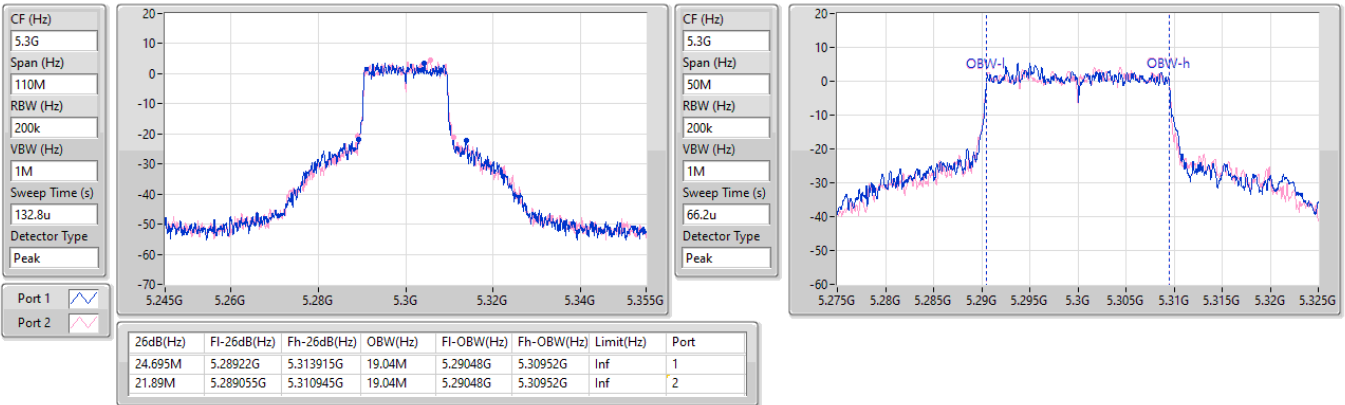

Port X-N dB = Port X 6dB down bandwidth for 5.725-5.85GHz band / 26dB down bandwidth for other band  
 Port X-OBW = Port X 99% occupied bandwidth

5.15-5.25GHz\_802.11be EHT20\_Nss2,(MCS0)\_2TX

EBW

5180MHz

26/05/2025

5.25-5.35GHz\_802.11be EHT20\_Nss2,(MCS0)\_2TX

EBW

5300MHz

26/05/2025

5.25-5.35GHz\_802.11be EHT40\_Nss2,(MCS0)\_2TX

EBW

5310MHz

26/05/2025

5.25-5.35GHz\_802.11be EHT80\_Nss2,(MCS0)\_2TX

EBW

5290MHz

26/05/2025

Summary

Mode	Max-N dB (Hz)	Max-OBW (Hz)	ITU-Code	Min-N dB (Hz)	Min-OBW (Hz)
5.15-5.25GHz	-	-	-	-	-
a20_Nss1,(6Mbps)_1TX	38.06M	20.29M	20M3D1D	21.505M	16.642M
a40_Nss1,(6Mbps)_1TX	72.93M	37.781M	37M8D1D	39.27M	36.332M
a80_Nss1,(6Mbps)_1TX	78.98M	75.662M	75M7D1D	78.98M	75.662M
a160_Nss1,(6Mbps)_1TX	79.04M	75.642M	75M6D1D	79.04M	75.642M
5.25-5.35GHz	-	-	-	-	-
a20_Nss1,(6Mbps)_1TX	35.915M	18.866M	18M9D1D	19.965M	16.442M
a40_Nss1,(6Mbps)_1TX	60.39M	36.482M	36M5D1D	38.94M	36.382M
a80_Nss1,(6Mbps)_1TX	79.2M	75.462M	75M5D1D	79.2M	75.462M
a160_Nss1,(6Mbps)_1TX	79.44M	75.562M	75M6D1D	79.44M	75.562M
5.47-5.725GHz	-	-	-	-	-
a20_Nss1,(6Mbps)_1TX	36.795M	18.566M	18M6D1D	20.13M	14.843M
a40_Nss1,(6Mbps)_1TX	73.81M	37.581M	37M6D1D	39.05M	34.318M
a80_Nss1,(6Mbps)_1TX	118.65M	76.062M	76M1D1D	78.76M	74.063M
a160_Nss1,(6Mbps)_1TX	157.96M	154.123M	154MD1D	157.96M	154.123M
5.725-5.85GHz	-	-	-	-	-
a20_Nss1,(6Mbps)_1TX	16.06M	19.315M	19M3D1D	3.14M	10.915M
a40_Nss1,(6Mbps)_1TX	36.3M	60.07M	60M1D1D	3.14M	23.088M
a80_Nss1,(6Mbps)_1TX	71.5M	81.059M	81M1D1D	3.12M	35.682M