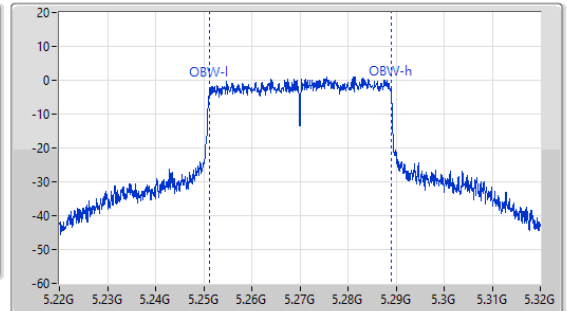

Sweep Time (s)  
493u

Detector Type  
Peak

CF (Hz)  
5.27G

Span (Hz)  
100M

RBW (Hz)  
100k

VBW (Hz)  
2M

Sweep Time (s)  
227.9u

Detector Type  
Peak