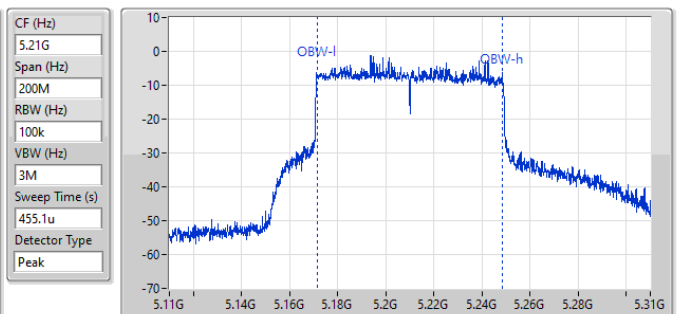

5.15-5.25GHz_802.11be EHT80_Nss1,(MCS0)_1TX

EBW

5210MHz

26/05/2025

26dB(Hz)	Fl-26dB(Hz)	Fh-26dB(Hz)	OBW(Hz)	Fl-OBW(Hz)	Fh-OBW(Hz)	Limit(Hz)	Port
89.54M	5.16226G	5.2518G	77.261M	5.171319G	5.248581G	Inf	1