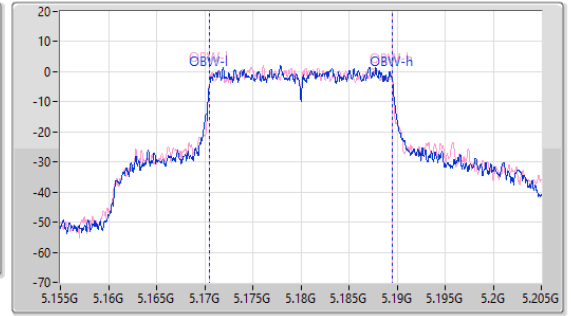

5.15-5.25GHz_802.11be EHT20_Nss2,(MCS0)_2TX

EBW

5180MHz

22/05/2025