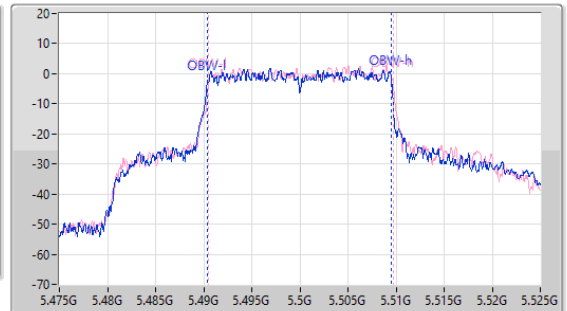

Sweep Time (s)  
132.8u

Detector Type  
Peak

CF (Hz)  
5.5G

Span (Hz)  
50M

RBW (Hz)  
200k

VBW (Hz)  
1M

Sweep Time (s)  
66.2u

Detector Type  
Peak