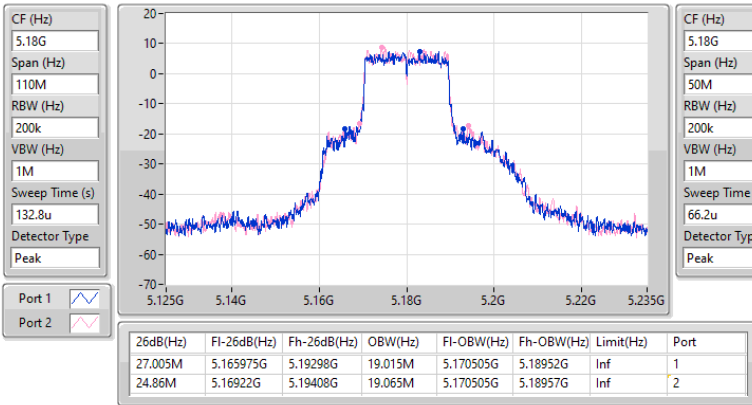

5.15-5.25GHz_802.11be EHT20_Nss2,(MCS0)_2TX

EBW

5180MHz

23/05/2025