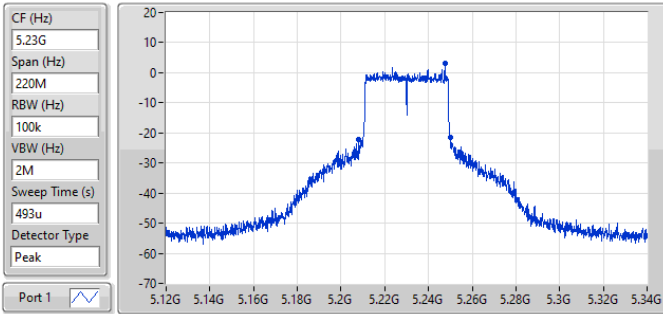

Port X-N dB = Port X 6dB down bandwidth for 5.725-5.85GHz band / 26dB down bandwidth for other band  
 Port X-OBW = Port X 99% occupied bandwidth

5.15-5.25GHz\_802.11a\_Nss1,(6Mbps)\_1TX

EBW

5180MHz

23/05/2025

5.15-5.25GHz\_802.11be EHT20\_Nss1,(MCS0)\_1TX

EBW

5180MHz

23/05/2025

5.15-5.25GHz\_802.11be EHT40\_Nss1,(MCS0)\_1TX

EBW

5230MHz

23/05/2025