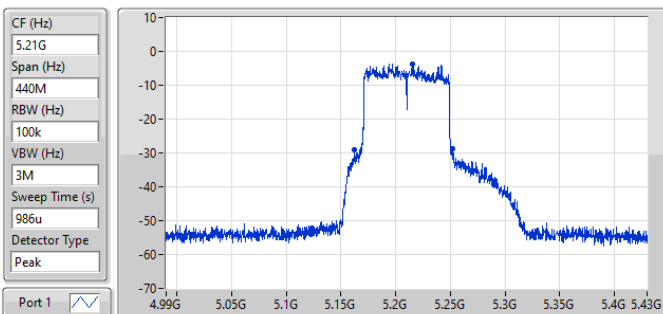

5.15-5.25GHz_802.11be EHT80_Nss1,(MCS0)_1TX

EBW

5210MHz

26/05/2025

26dB(Hz)	Fl-26dB(Hz)	Fh-26dB(Hz)	OBW(Hz)	Fl-OBW(Hz)	Fh-OBW(Hz)	Limit(Hz)	Port
89.54M	5.16226G	5.2518G	77.261M	5.171319G	5.248581G	Inf	1