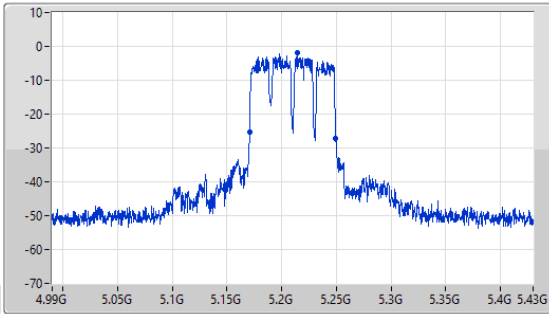

5.15-5.25GHz_a80_Nss1,(6Mbps)_1TX

EBW

5210MHz

28/05/2025

CF (Hz)
5.21G
Span (Hz)
440M
RBW (Hz)
300k
VBW (Hz)
3M
Sweep Time (s)
354u
Detector Type
Peak

CF (Hz)
5.21G
Span (Hz)
200M
RBW (Hz)
300k
VBW (Hz)
3M
Sweep Time (s)
164.6u
Detector Type
Peak