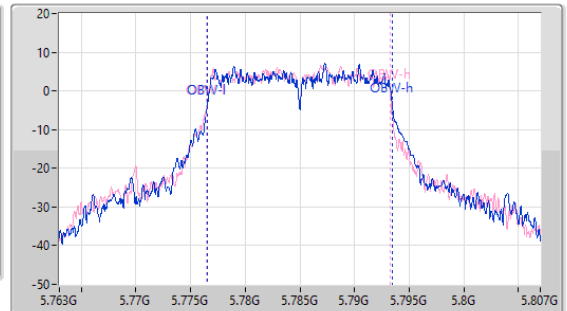

Sweep Time (s)  
246.5u

Detector Type  
Peak

CF (Hz)  
5.785G

Span (Hz)  
44M

RBW (Hz)  
200k

VBW (Hz)  
1M

Sweep Time (s)  
57u

Detector Type  
Peak