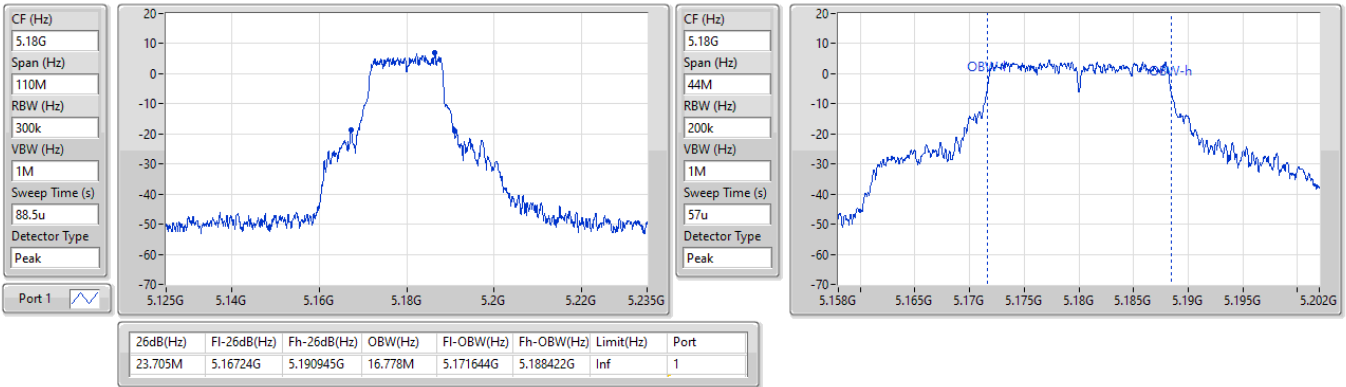

5.15-5.25GHz_802.11a_Nss1,(6Mbps)_1TX

EBW

5180MHz

27/05/2025