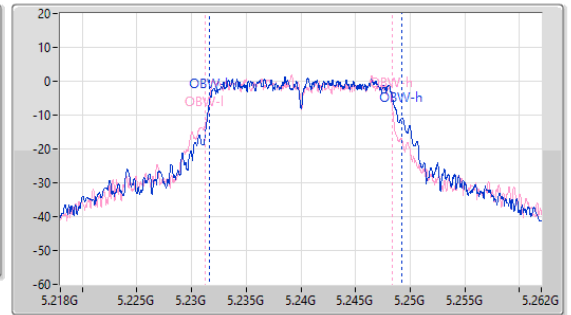

Port X-N dB = Port X 6dB down bandwidth for 5.725-5.85GHz band / 26dB down bandwidth for other band  
 Port X-OBW = Port X 99% occupied bandwidth

**5.15-5.25GHz\_802.11a\_Nss1,(6Mbps)\_2TX**

EBW

5240MHz

24/05/2025