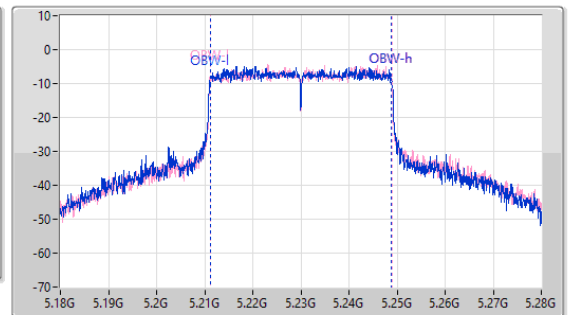

5.15-5.25GHz_802.11be EHT40_Nss2,(MCS0)_2TX

EBW

5230MHz

22/05/2025