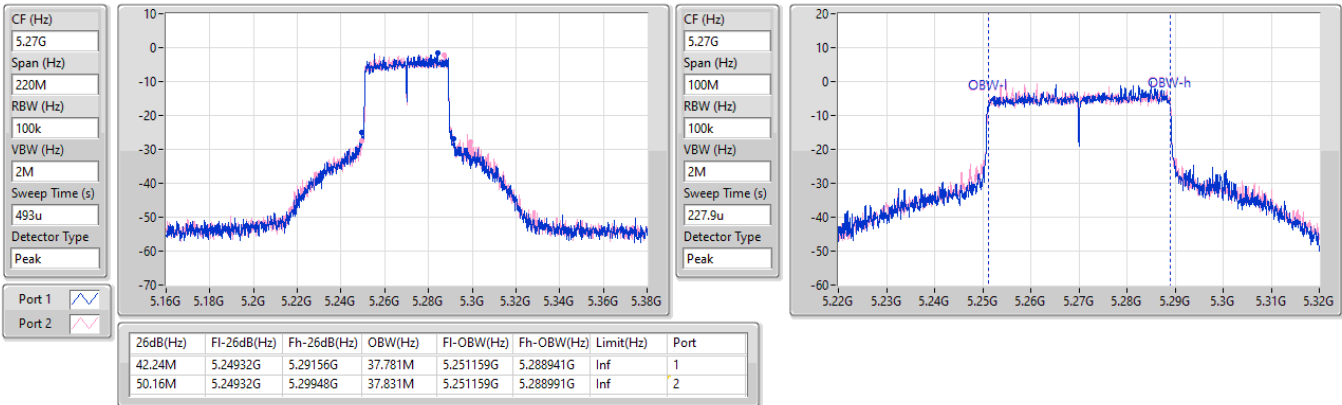

5.25-5.35GHz_802.11be EHT40_Nss1,(MCS0)_2TX

EBW

5270MHz

26/05/2025