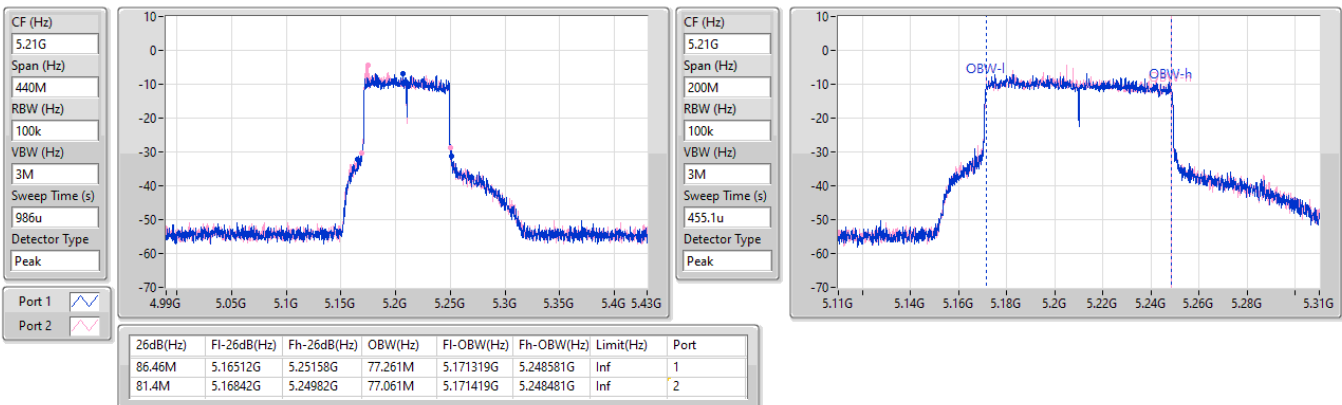

5.15-5.25GHz_802.11be EHT80_Nss1,(MCS0)_2TX

EBW

5210MHz

24/05/2025