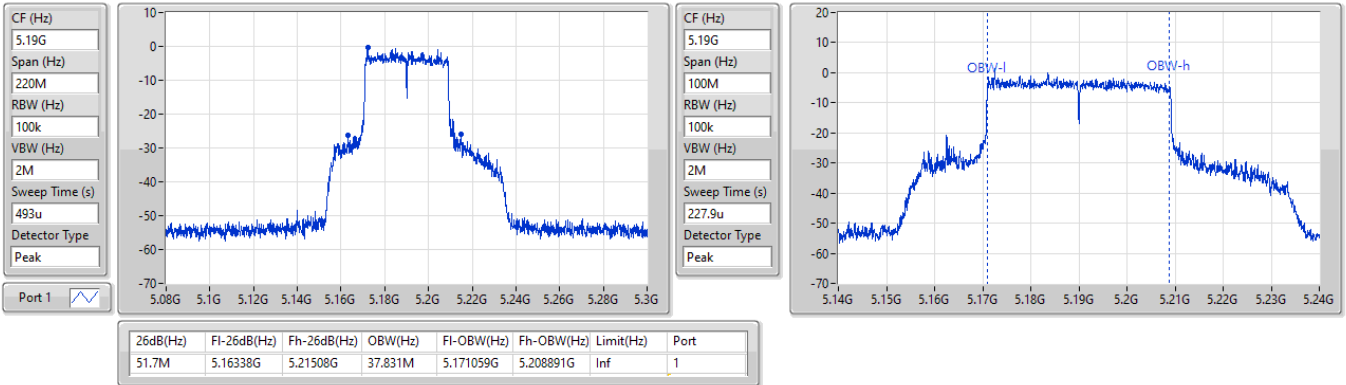

5.15-5.25GHz_802.11be EHT40_Nss1,(MCS0)_1TX

EBW

5190MHz

27/05/2025