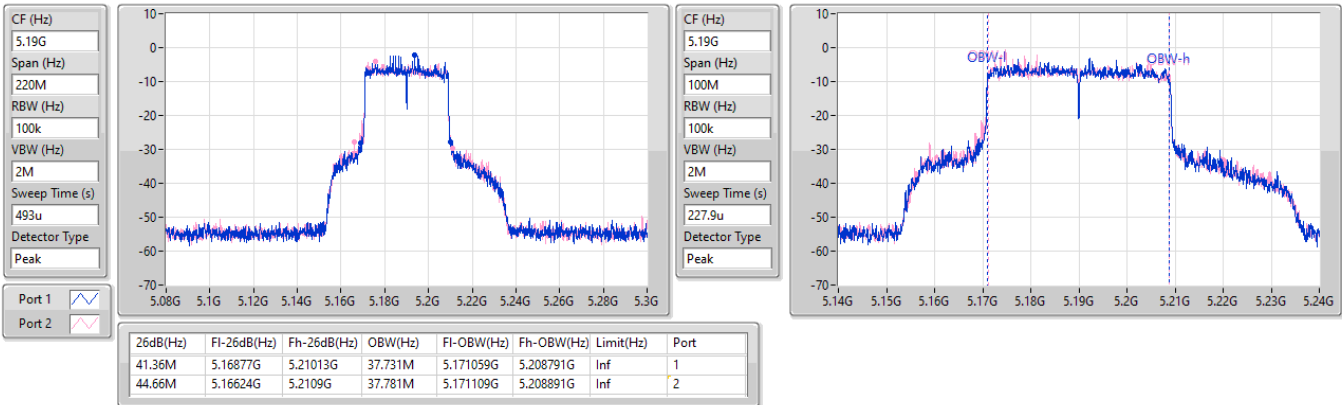

5.15-5.25GHz_802.11be EHT40_Nss1,(MCS0)_2TX

EBW

5190MHz

24/05/2025