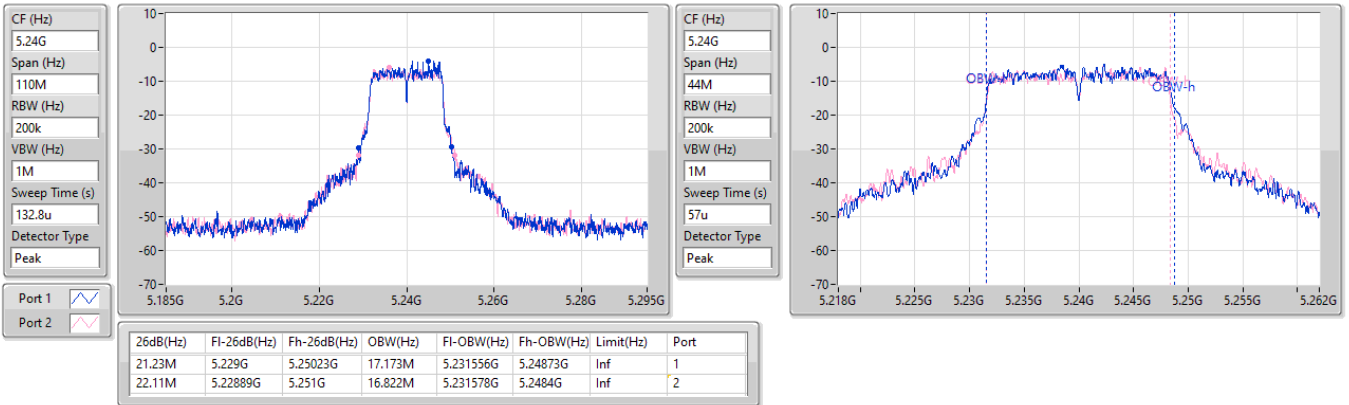

5.15-5.25GHz_802.11a_Nss1,(6Mbps)_2TX

EBW

5240MHz

23/05/2025