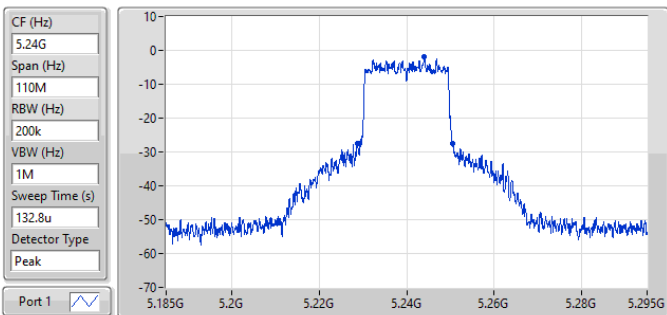

5.15-5.25GHz_802.11be EHT20_Nss1,(MCS0)_1TX

EBW

5240MHz

21/05/2025

26dB(Hz)	Fl-26dB(Hz)	Fh-26dB(Hz)	OBW(Hz)	Fl-OBW(Hz)	Fh-OBW(Hz)	Limit(Hz)	Port
21.78M	5.22867G	5.25045G	19.14M	5.23038G	5.24952G	Inf	1