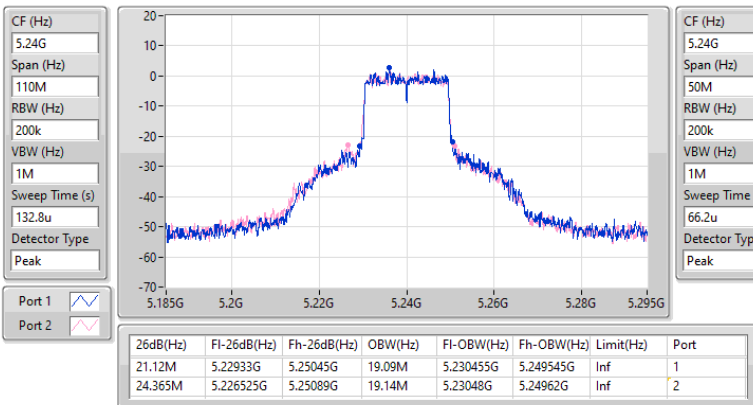

5.15-5.25GHz_802.11be EHT20_Nss1,(MCS0)_2TX

EBW

5240MHz

24/05/2025