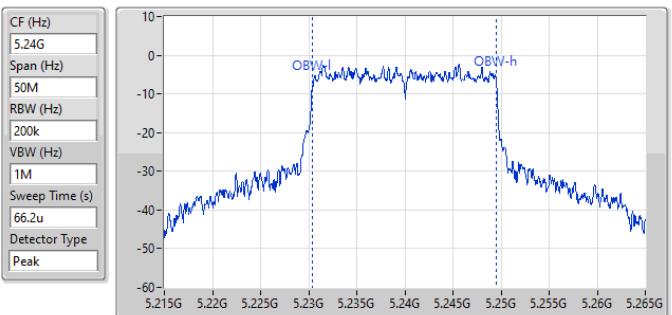

5.15-5.25GHz_802.11be EHT20_Nss1,(MCS0)_1TX

EBW

5240MHz

21/05/2025

26dB(Hz)	Fl-26dB(Hz)	Fh-26dB(Hz)	OBW(Hz)	Fl-OBW(Hz)	Fh-OBW(Hz)	Limit(Hz)	Port
21.78M	5.22867G	5.25045G	19.14M	5.23038G	5.24952G	Inf	1