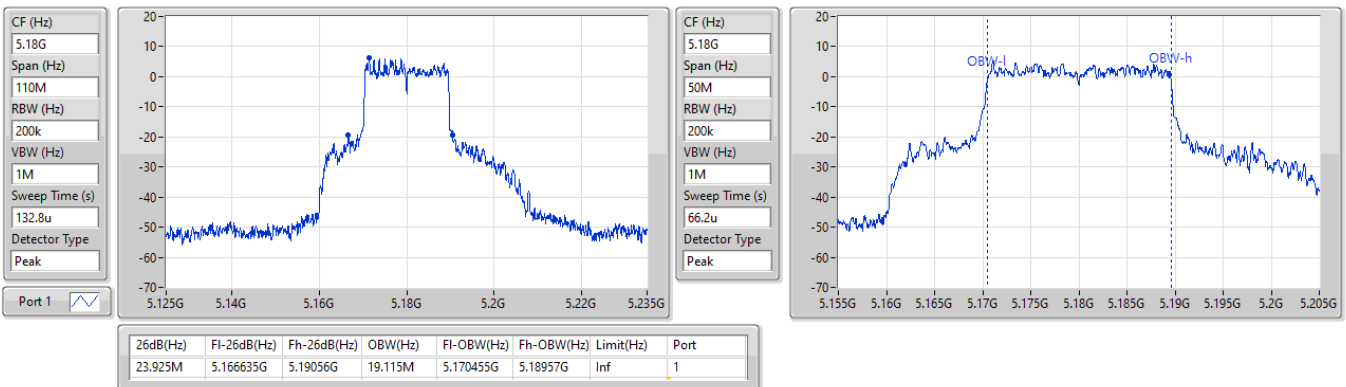

5.15-5.25GHz_802.11be EHT20_Nss1,(MCS0)_1TX

EBW

5180MHz

27/05/2025