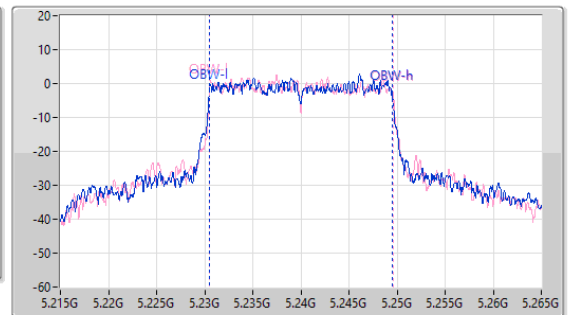

5.15-5.25GHz_802.11be EHT20_Nss1,(MCS0)_2TX

EBW

5240MHz

24/05/2025