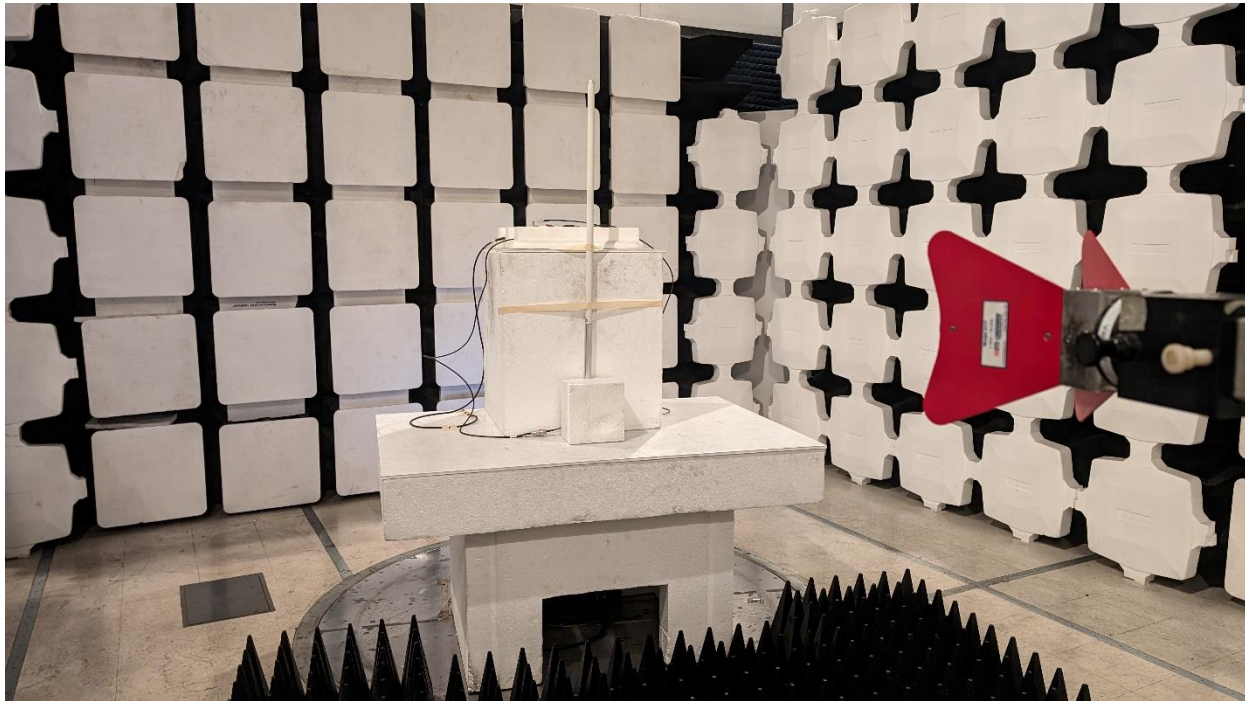

Dipole Antenna 1-18GHz