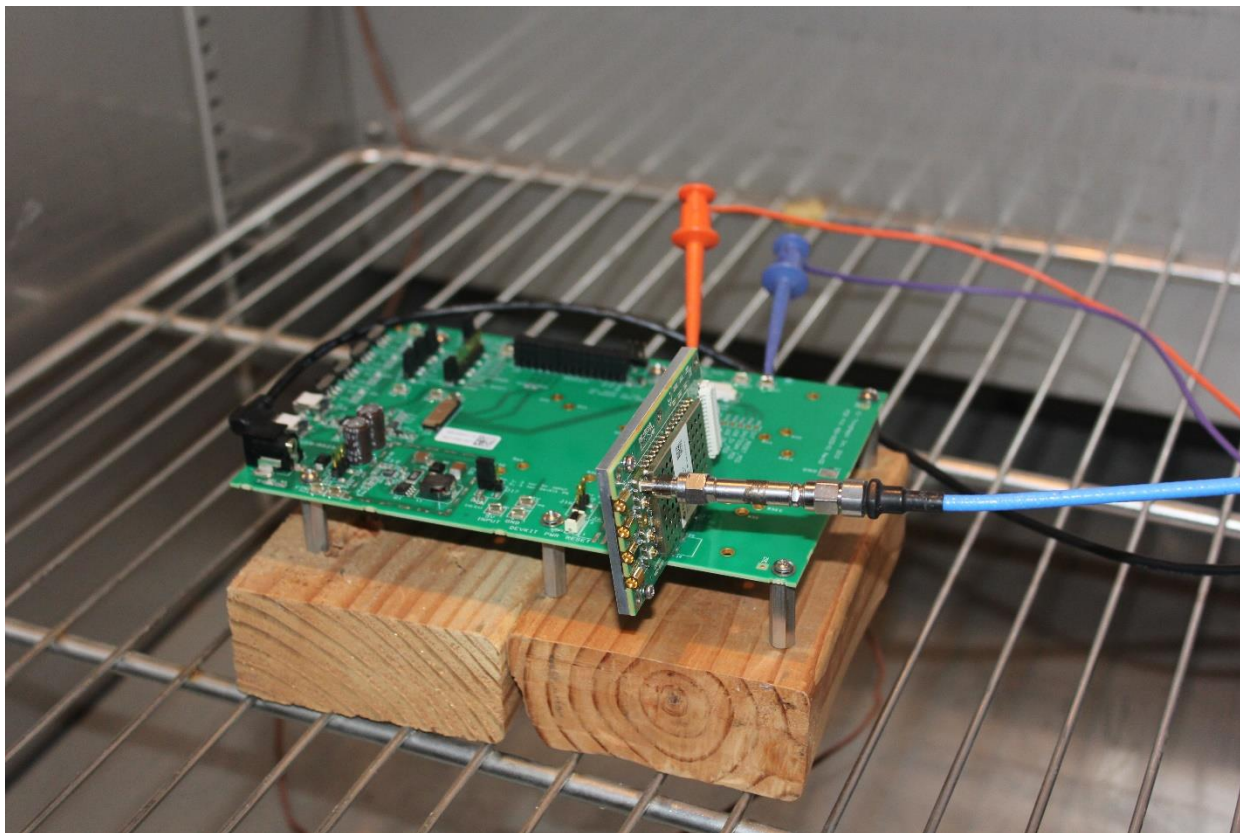

PHOTOS - TEST SETUP

Company: Novanta Corporation

Product Name: M7E-TERA module

Report No.: BLYK08 – FCC & ISED Test Setup Photos

1. Test Setup Photographs

1.1.1. Test Setup

RF Conducted Test Setup

1.1.2. Test Setup - RE#1 - Radiated Emissions - 3m Chamber

Digital Emissions 1GHz-18GHz

Digital Emissions 30MHz-1GHz

Dipole Antenna 1-18GHz

Dipole Antenna 30MHz-1GHz

Panel Antenna 1-18GHz

Panel Antenna 30MHz-1GHz

575 Boulder Court
Pleasanton, California 94566, USA
Tel: +1 (925) 462 0304
Fax: +1 (925) 462 0306
www.micomlabs.com