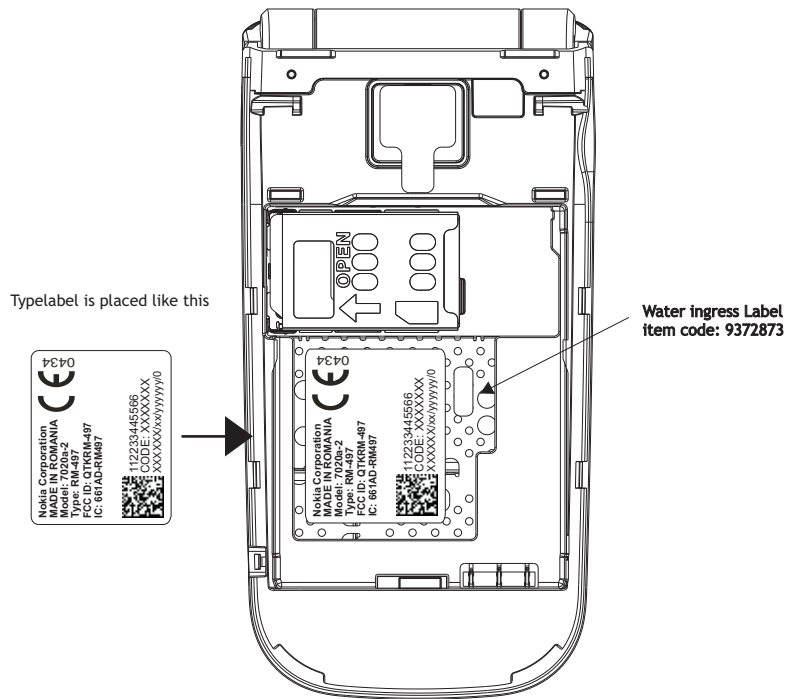

# Label and Location

Typelabel placement  
on the phone

FCC ID : QTKRM-497  
IC : 661AD-RM497