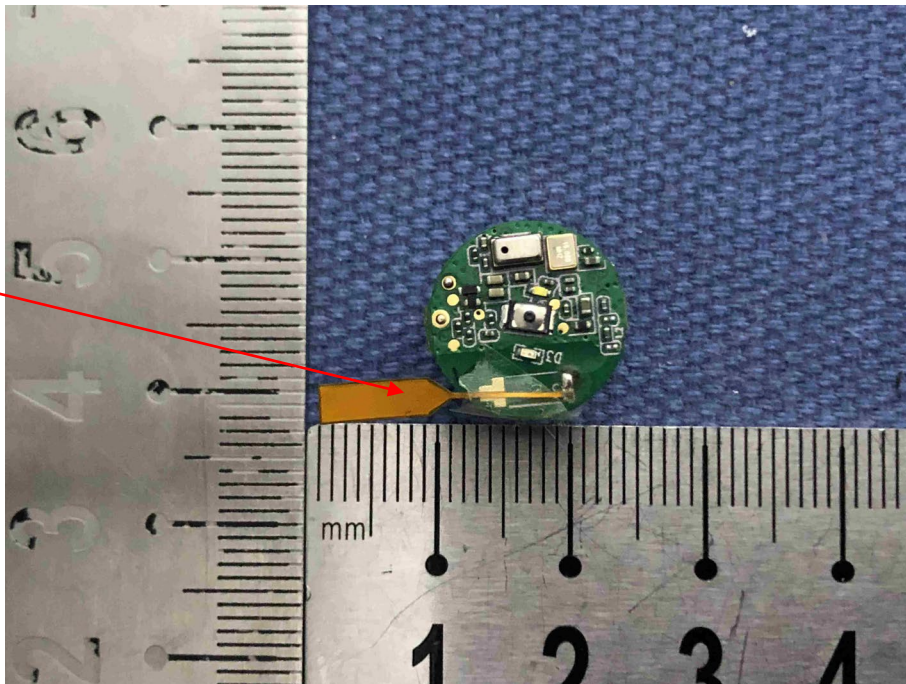

FCC ID: QTG-IFALTWS

MODEL: IFIETWS15

Antenna

RF chip