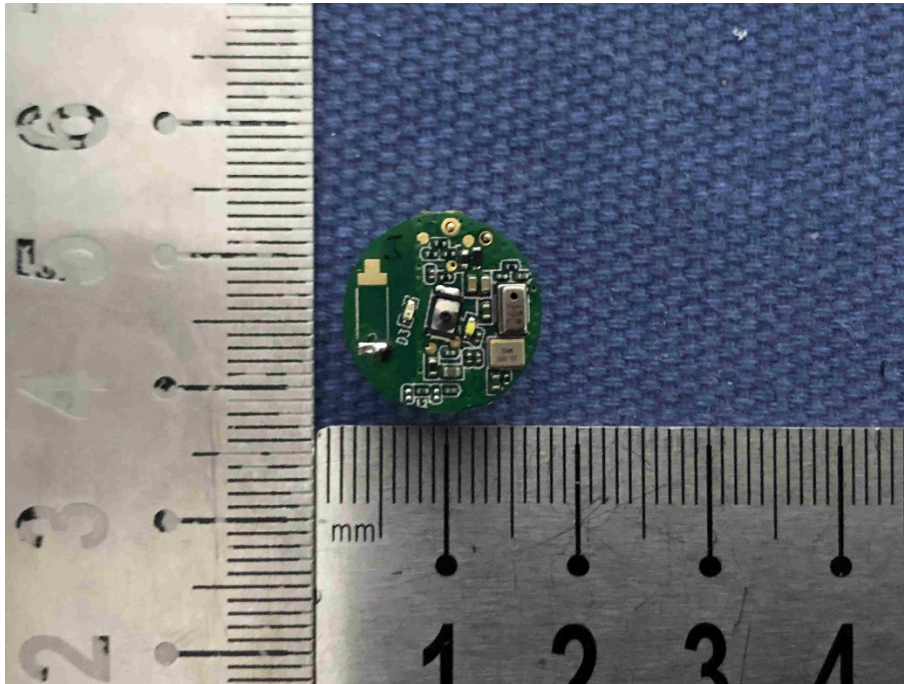

FCC ID: QTG-IFALTWS

MODEL: IFIETWS15

Antenna

RF chip