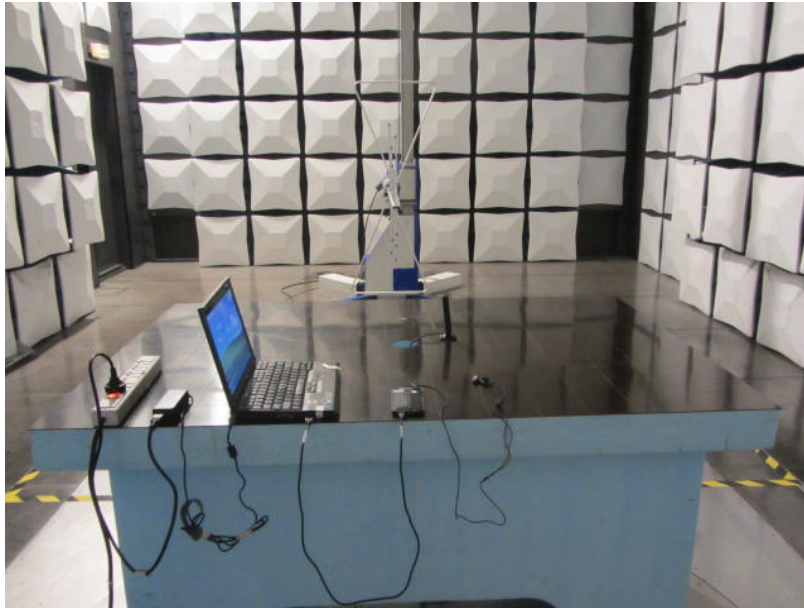

Photos of Test Setups

For GSM&WCDMA<E

1. Radiated Spurious Emissions

Radiated Spurious Emission (below 3GHz)

Radiated Spurious Emission (3GHz to18GHz)

Radiated Spurious Emission (18GHz to26.5GHz)

For BT & WIFI

1 Radiated Spurious Emissions

Radiated Spurious Emission (below 1GHz)

Radiated Spurious Emission (1GHz to18GHz)

Radiated Spurious Emission (above 18GHz)

2 Conducted Emissions

Conducted Emissions for AC Ports