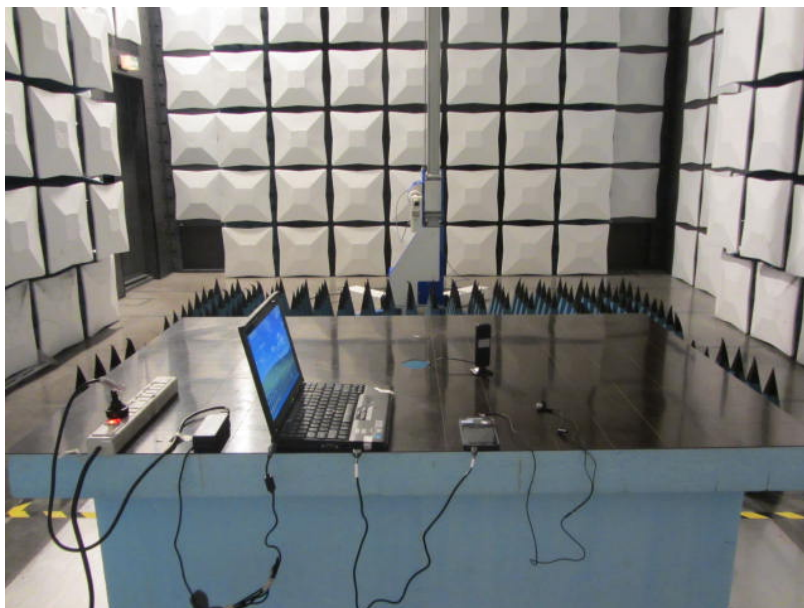

Photos of Test Setups

For GSM&WCDMA<E

1. Radiated Spurious Emissions

Radiated Spurious Emission (below 3GHz)

Radiated Spurious Emission (3GHz to18GHz)

Radiated Spurious Emission (18GHz to26.5GHz)

For BT & WIFI

1 Radiated Spurious Emissions

Radiated Spurious Emission (below 1GHz)

Radiated Spurious Emission (1GHz to18GHz)

Radiated Spurious Emission (above 18GHz)

2 Conducted Emissions

Conducted Emissions for AC Ports