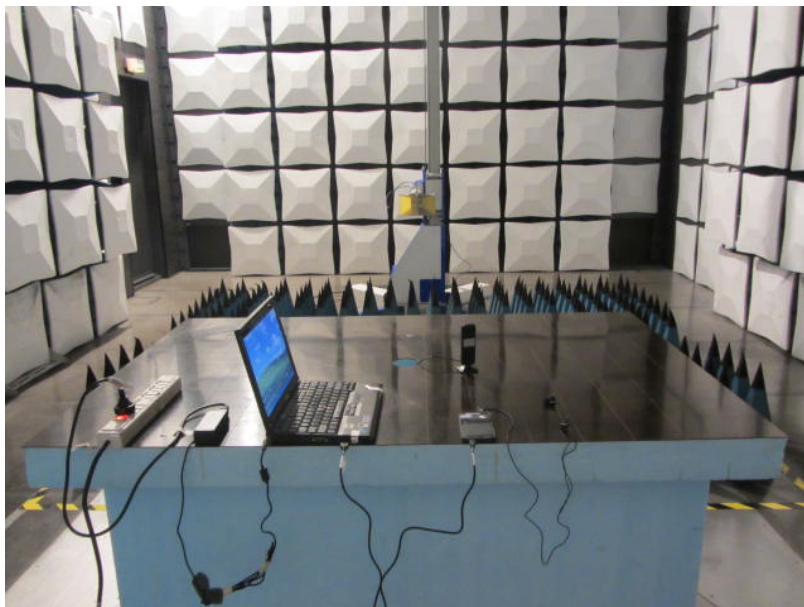

Photos of Test Setups

For GSM&WCDMA<E

1. Radiated Spurious Emissions

Radiated Spurious Emission (below 3GHz)

Radiated Spurious Emission (3GHz to18GHz)

Radiated Spurious Emission (18GHz to26.5GHz)

For BT & WIFI

1 Radiated Spurious Emissions

Radiated Spurious Emission (below 1GHz)

Radiated Spurious Emission (1GHz to18GHz)

Radiated Spurious Emission (above 18GHz)

2 Conducted Emissions

Conducted Emissions for AC Ports