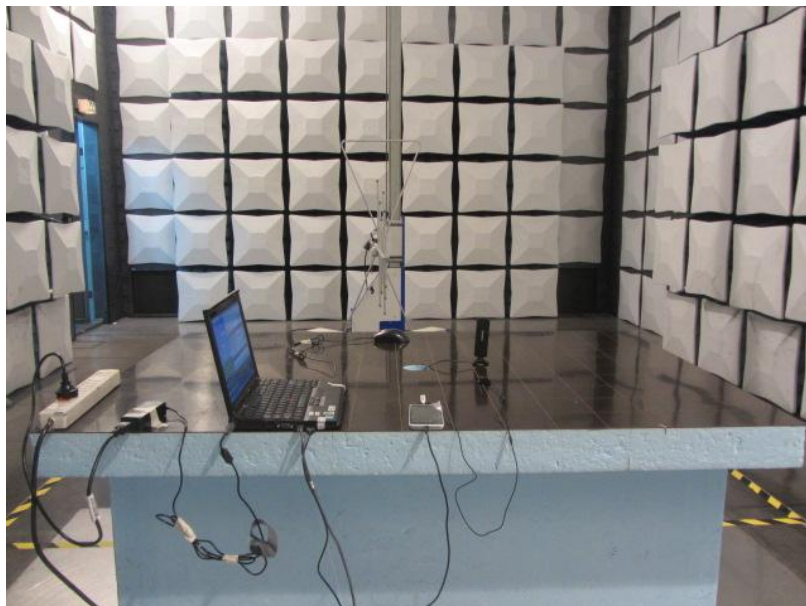

Photos of Test Setups

For GSM&WCDMA

Radiated Spurious Emission (below 3GHz)

Radiated Spurious Emission (3GHz to18GHz)

Radiated Spurious Emission (18GHz to26.5GHz)

For BT&WiFi

1 Radiated Spurious Emissions

Radiated Spurious Emission (below 1GHz)

Radiated Spurious Emission (1GHz to18GHz)

Radiated Spurious Emission (above 18GHz)

2 Conducted Emissions

Conducted Emissions for AC Ports