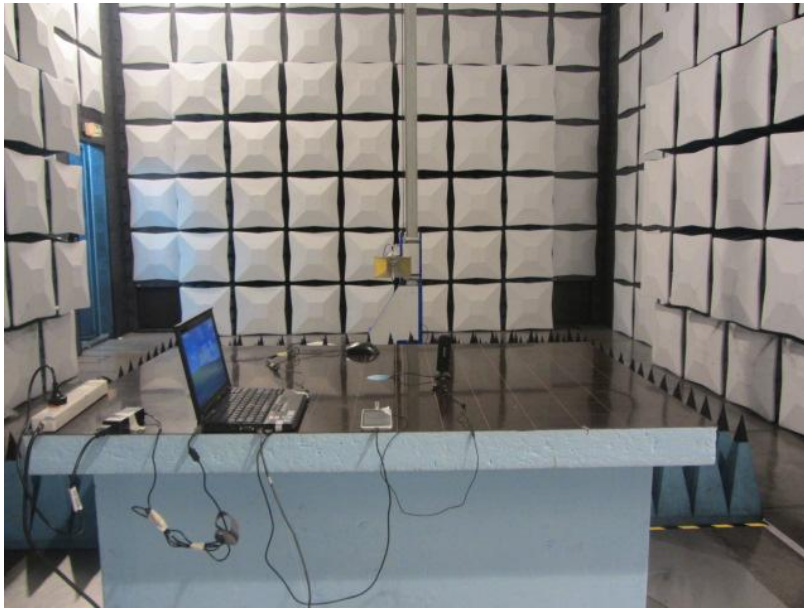

Photos of Test Setups

For GSM&WCDMA

Radiated Spurious Emission (below 3GHz)

Radiated Spurious Emission (3GHz to18GHz)

Radiated Spurious Emission (18GHz to26.5GHz)

For BT&WiFi

1 Radiated Spurious Emissions

Radiated Spurious Emission (below 1GHz)

Radiated Spurious Emission (1GHz to18GHz)

Radiated Spurious Emission (above 18GHz)

2 Conducted Emissions

Conducted Emissions for AC Ports