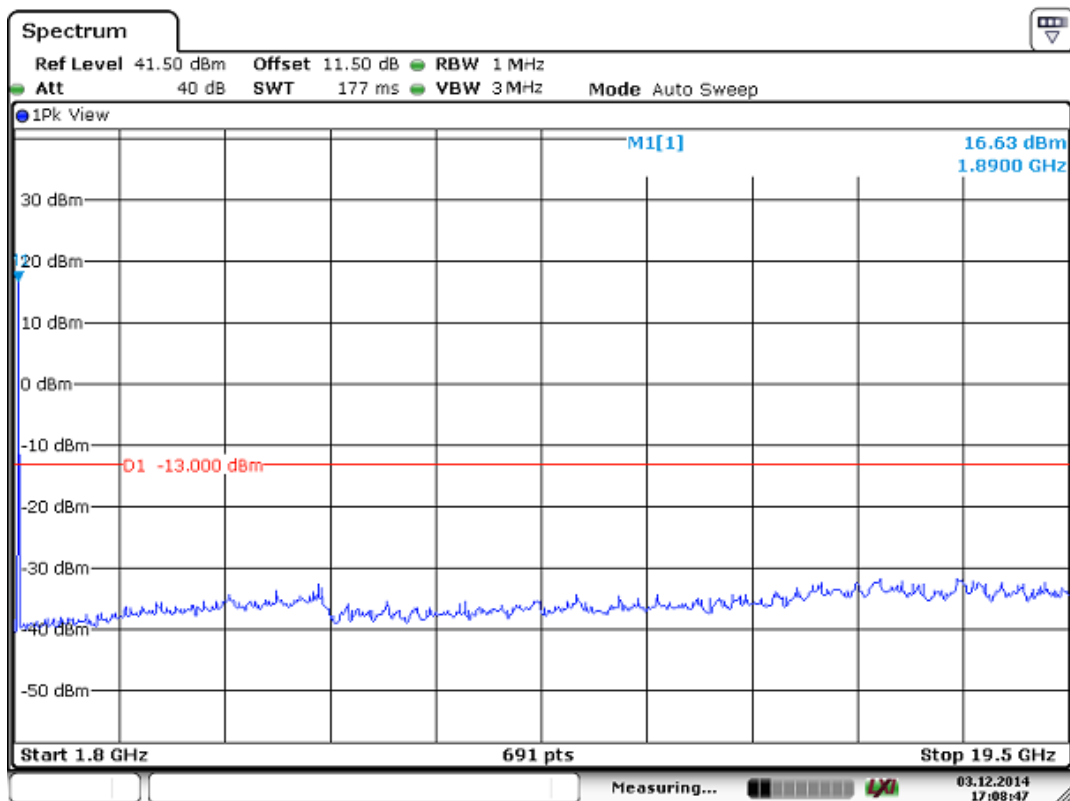

# WCDMA 1900

Date: 3.DEC.2014 16:44:37

Date: 3.DEC.2014 16:45:14

# HSDPA 850

Date: 3.DEC.2014 19:00:04

Date: 3.DEC.2014 19:00:49

# HSDPA 1900

Date: 3.DEC.2014 17:07:32

Date: 3.DEC.2014 17:08:47