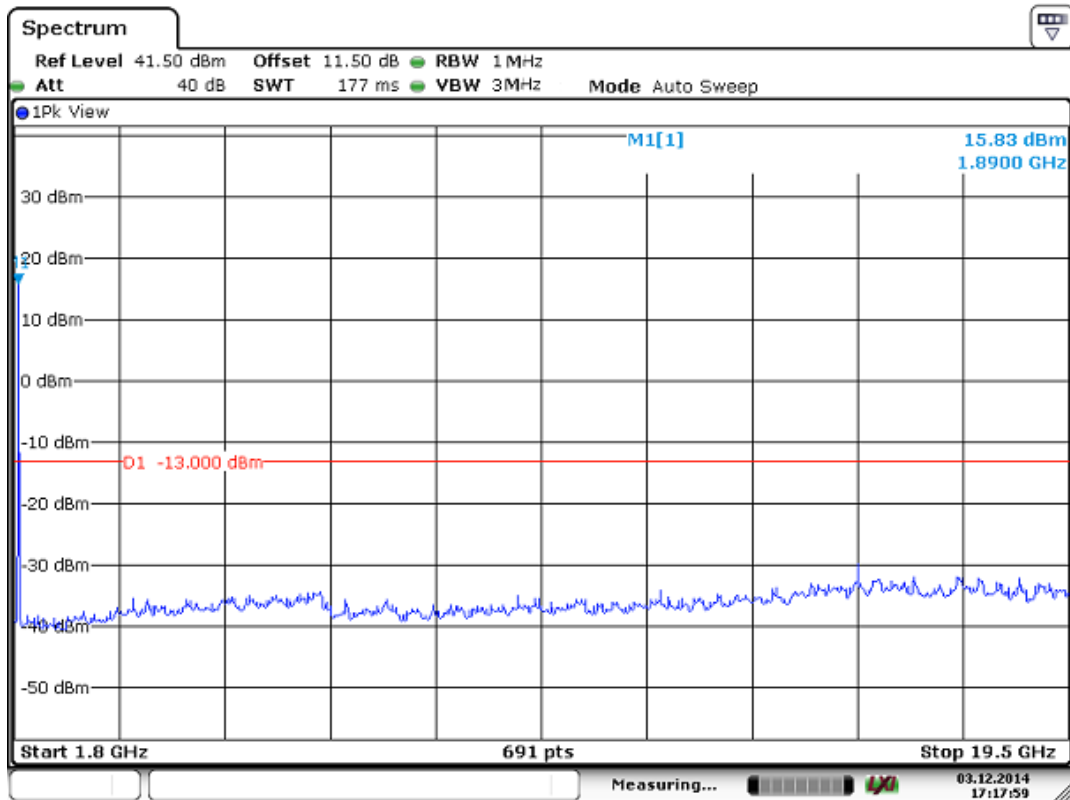

Date: 3.DEC.2014 17:17:59