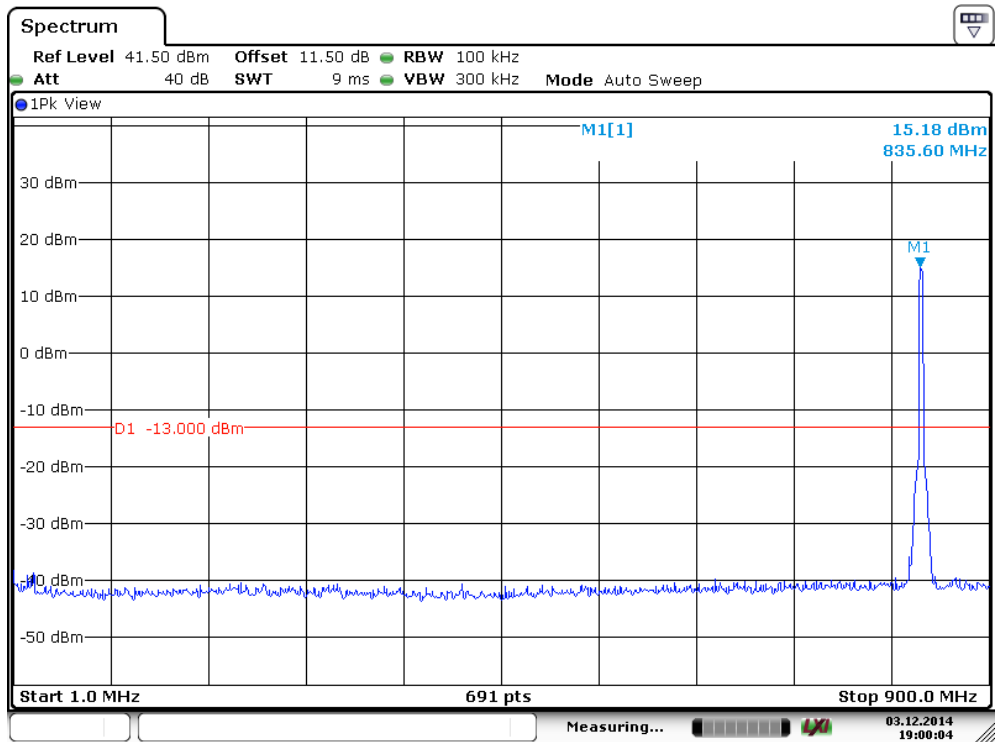

# WCDMA 1900

Date: 3.DEC.2014 16:44:37

Date: 3.DEC.2014 16:45:14

# HSDPA 850

Date: 3.DEC.2014 19:00:04

Date: 3.DEC.2014 19:00:49