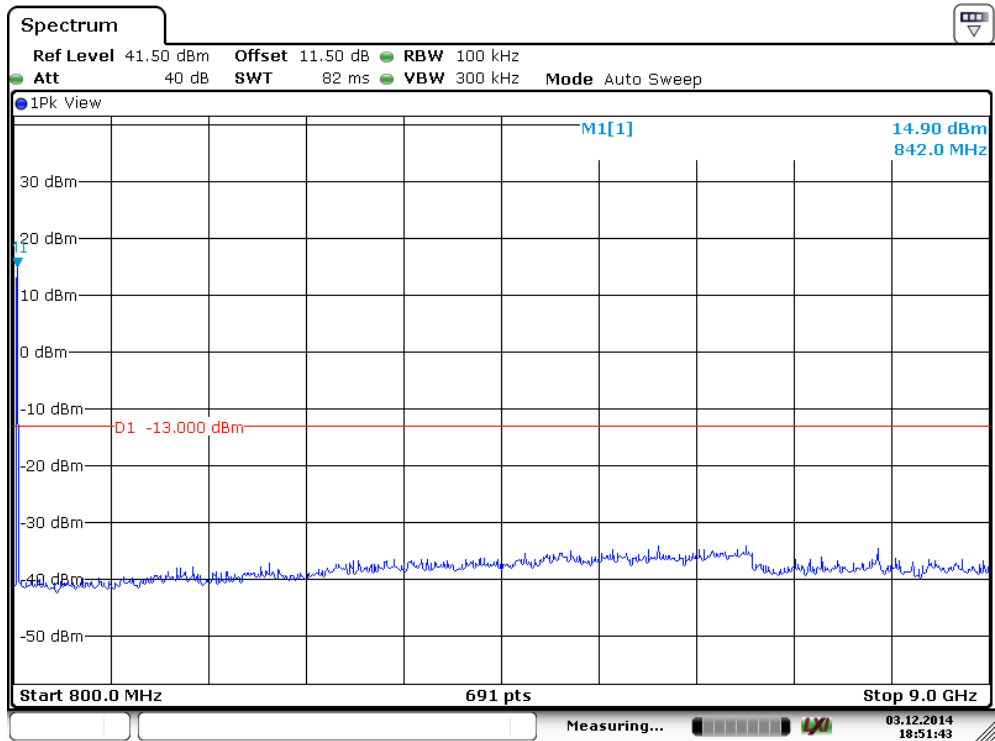

# HSDPA 1900

Date: 3.DEC.2014 17:07:32

Date: 3.DEC.2014 17:08:47

# HSUPA850

Date: 3.DEC.2014 18:51:11

Date: 3.DEC.2014 18:51:43