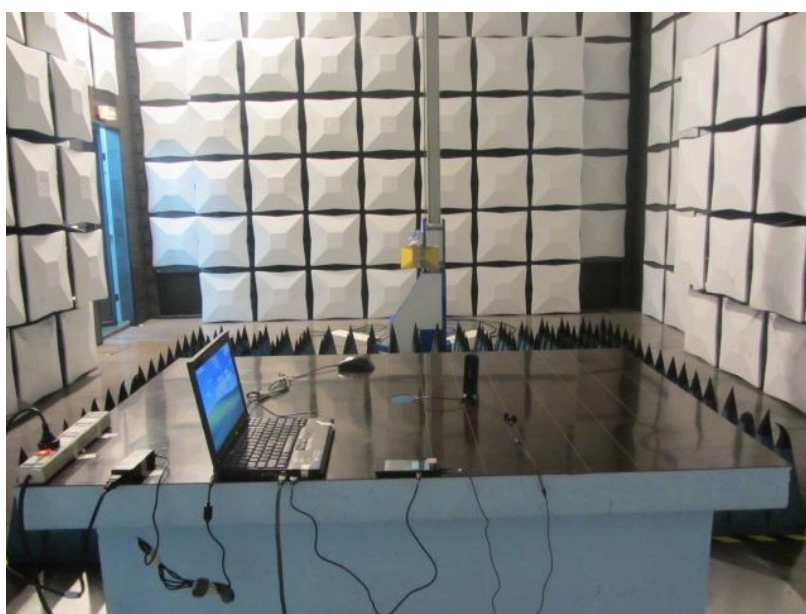

Photos of Test Setups

For GSM&WCDMA

1. Radiated Spurious Emissions

Radiated Spurious Emission (below 3GHz)

Radiated Spurious Emission (3GHz to 18GHz)

Radiated Spurious Emission (18GHz to26.5GHz)

For BT & WIFI

1 Radiated Spurious Emissions

Radiated Spurious Emission (below 1GHz)

Radiated Spurious Emission (1GHz to18GHz)

Radiated Spurious Emission (above 18GHz)

2 Conducted Emissions

Conducted Emissions for AC Ports