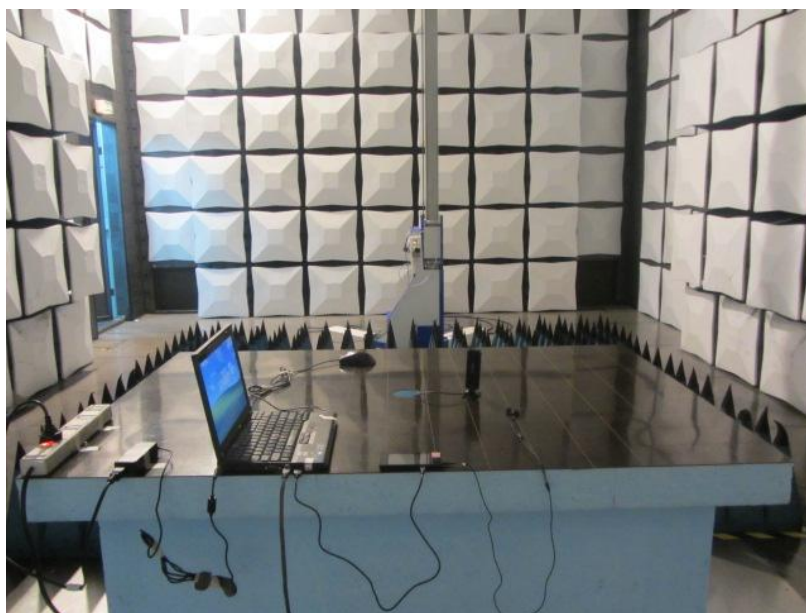

Photos of Test Setups

For GSM&WCDMA

1. Radiated Spurious Emissions

Radiated Spurious Emission (below 3GHz)

Radiated Spurious Emission (3GHz to 18GHz)

Radiated Spurious Emission (18GHz to26.5GHz)

For BT & WIFI

1 Radiated Spurious Emissions

Radiated Spurious Emission (below 1GHz)

Radiated Spurious Emission (1GHz to18GHz)

Radiated Spurious Emission (above 18GHz)

2 Conducted Emissions

Conducted Emissions for AC Ports