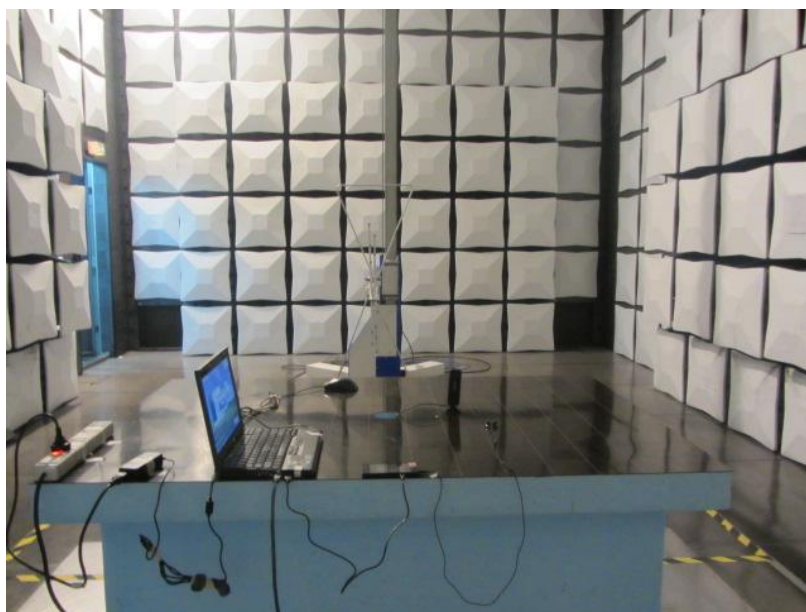

Photos of Test Setups

For GSM&WCDMA

1. Radiated Spurious Emissions

Radiated Spurious Emission (below 3GHz)

Radiated Spurious Emission (3GHz to 18GHz)

Radiated Spurious Emission (18GHz to26.5GHz)

For BT & WIFI

1 Radiated Spurious Emissions

Radiated Spurious Emission (below 1GHz)

Radiated Spurious Emission (1GHz to18GHz)

Radiated Spurious Emission (above 18GHz)

2 Conducted Emissions

Conducted Emissions for AC Ports